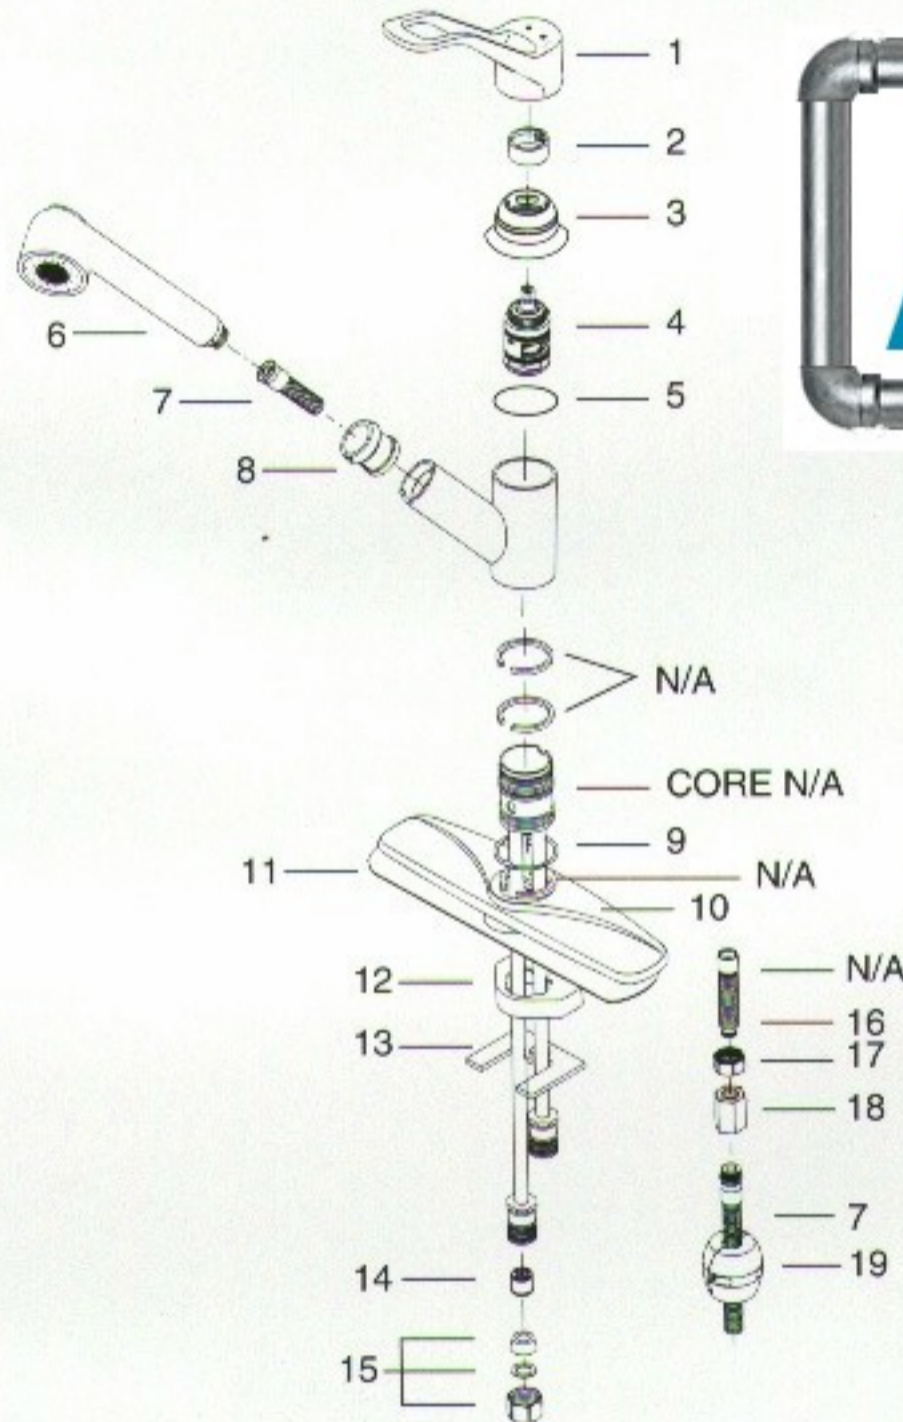

## PULL-OUT SPRAY Single-Control Kitchen Faucets

717-7010  
717-7020  
717-7030

610-495-8790

DESCRIPTION	PART#	FINISH
1 Loop Handle Assy.	V8105BG1 V8105-14BG1 V8105-15BG1	Chrome White Almond
2 Lock Ring	VP1713	
3 Bonnet Nut	V1468	
4 Control Cartridge	V1448	
5 O-Ring	V1956	
6 Hand Spray	V1451 V1451-14 V1451-15	Chrome White Almond

DESCRIPTION	PART#	FINISH
7 Flexible Hose	V1452	
8 Hand Spray Holder	V1444	
9 Thrust Bearing	V1456	
10 Cover Plate	V1440 V1440-14 V1440-15	Chrome White Almond
11 Gasket	V8225	
12 Support Block	V1453	
13 Mounting Washer	V1450	

DESCRIPTION	PART#	FINISH
14 Check Valve	V1429	
15 IPS Parts Bag	V1457	
16 O-Ring	V4850	
17 Mounting Nut	NUT1076S	
18 Hose Adaptor	V1446	
19 Hose Weight	V1431	