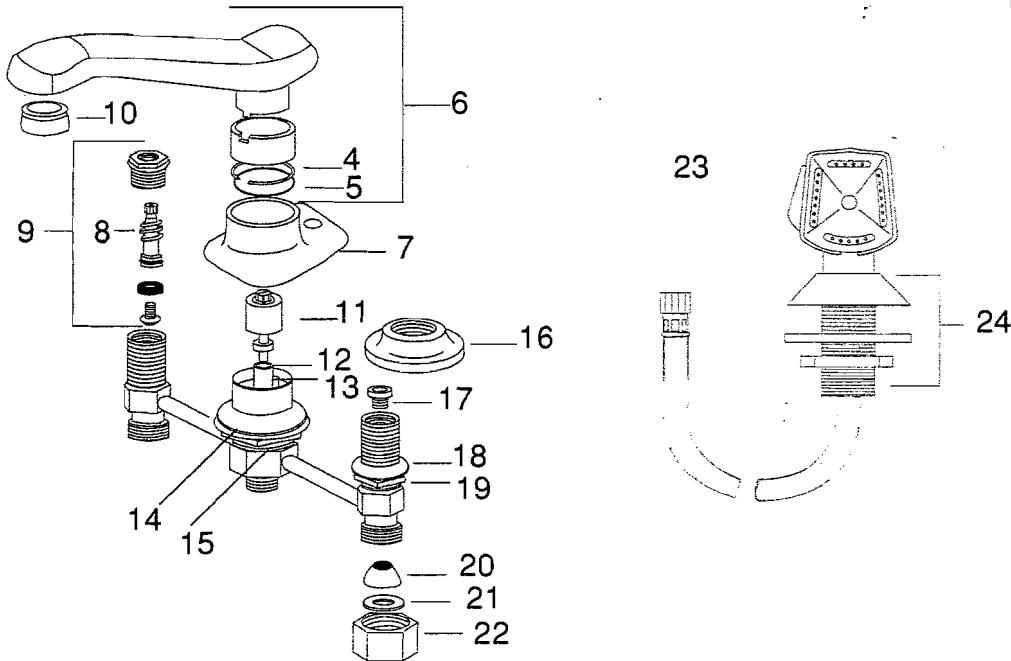

ELJER

REGATA 6" Widespread Shampoo Lavatory Faucets

**Limited Parts
Available see list
below**

**Plumbing Parts Depot
610-495-8790
www.ppd1.biz**

| | |
|--|--|
| 1) Acrylic Handle Assembly Hot 490-9068-01 Cold 490-9068-02 | 9) Stem Unit Right Hand (2- for clear hand) 490-7357-02 Left Hand (For lever Hand) 490-7357-01 |
| 2) C.P. Zinc Blade Handle Hot 490-9070-01 Cold 490-9070-02 | 11) Diverter for Spray 490-8055-00 |
| 7) Flange 490-6979-00 | 17) Seat 490-6464-00 |

490-7356-01 12pt
Broach LH Stem
Assembly

490-7356-02 12pt
Broach RH Stem
Assembly

490-6953-00 16pt
Broach RH Stem
Assembly