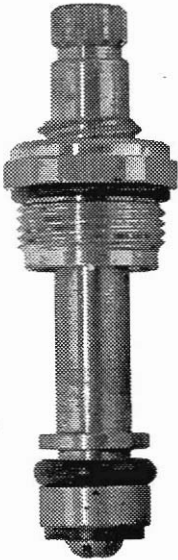

ELJER

REGATA 6" Widespread Shampoo Lavatory Faucets

**Limited Parts
Available see list
below**

**Plumbing Parts Depot
610-495-8790
www.ppd1.biz**

| | |
|--|--|
| 1) Acrylic Handle Assembly Hot 490-9068-01 Cold 490-9068-02 | 9) Stem Unit Right Hand (2- for clear hand) 490-7357-02 Left Hand (For lever Hand) 490-7357-01 |
| 2) C.P. Zinc Blade Handle Hot 490-9070-01 Cold 490-9070-02 | 11) Diverter for Spray 490-8055-00 |
| 7) Flange 490-6979-00 | 17) Seat 490-6464-00 |

490-7356-01 12pt
Broach LH Stem
Assembly

490-7356-02 12pt
Broach RH Stem
Assembly

490-6953-00 16pt
Broach RH Stem
Assembly