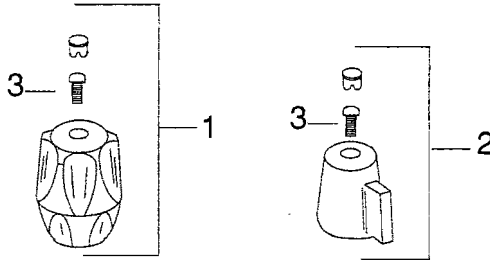

ELJER

REGATA 6" Widespread Shampoo Lavatory Faucets

**Limited Parts
Available see list
below**

**Plumbing Parts Depot
610-495-8790
www.ppd1.biz**

| | |
|--|--|
| 1) Acrylic Handle Assembly Hot 490-9068-01 Cold 490-9068-02 | 9) Stem Unit Right Hand (2- for clear hand) 490-7357-02 Left Hand (For lever Hand) 490-7357-01 |
| 2) C.P. Zinc Blade Handle Hot 490-9070-01 Cold 490-9070-02 | 11) Diverter for Spray 490-8055-00 |
| 7) Flange 490-6979-00 | 17) Seat 490-6464-00 |

490-7356-01 12pt
Broach LH Stem
Assembly

490-7356-02 12pt
Broach RH Stem
Assembly

490-6953-00 16pt
Broach RH Stem
Assembly