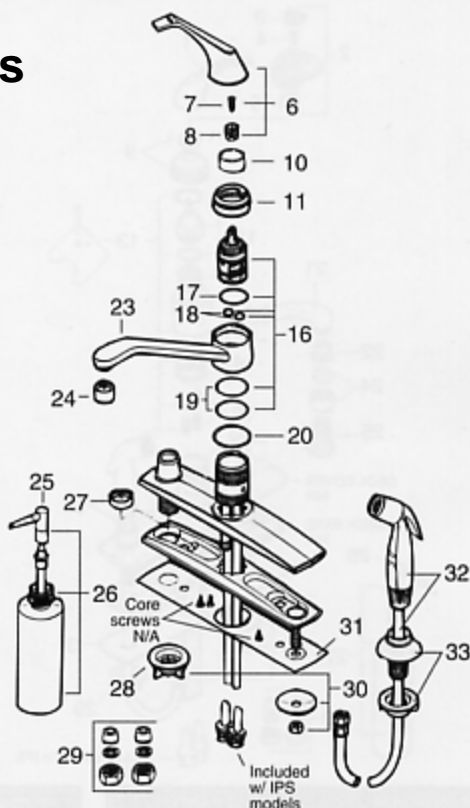

Eljer

WASHERLESS Single-Control Kitchen Faucets

717-1360/2 717-1380

717-1370 717-1390

717-1360/2 717-1380

DISCONTINUED VERSION
(for models manufactured before 2/24/92)

CURRENT VERSION

Plumbing Parts Depot

610-495-8790

www.ppd1.biz

DESCRIPTION	PART#
1* Lever handle	V1257
2* Acrylic handle assy.	V6199
3* Plug button	V7080
4* Handle screw	V1818
5* Stem adaptor	V6198
6 Lever handle assembly	V8094BG1
7 Screw - Handle adaptor	V7810
8 Handle adaptor	VP1963
9* Bonnet assembly	V6633
10 Lock ring	VP1713
11 Bonnet nut	VP1712
12* Control assembly	V6680
13* Control repair kit (includes tool)	V7690

DESCRIPTION	PART#
14* Spout "O" ring	V1112
15* Seal & spring repair kit	V7059
16 Control assembly - diverter	VP1965BG
17 Bottom control "O" ring	VP1956
18 Port seal ring	VP1952
19 Spout "O" ring	VP1987
20 Bearing-hub	VP1910
21* Diverter 8" spout assy. (includes key# 21, 22 & 24)	V6713
Diverter 9-1/2" spout assy. (includes key# 21, 22 & 24)	V6717
22* Diverter	V7713
23 Spout assembly - 8" Spout assembly - 9-1/2"	VP1996GB VP1923GB
24 Aerator	V7068

DESCRIPTION	PART#
25 Pump only	V6670
26 Pump / dispenser assembly	V2002BG
27 Spacer ring	V2199
28 Wing nut only	V7832
29 IPS fittings parts bag (2 of each part)	V6643
30 Mounting parts bag (1 of each part)	V6668
31 Gasket	V1121
32 Spray and hose assy.	V7714
33 Hose guide assembly	V7715