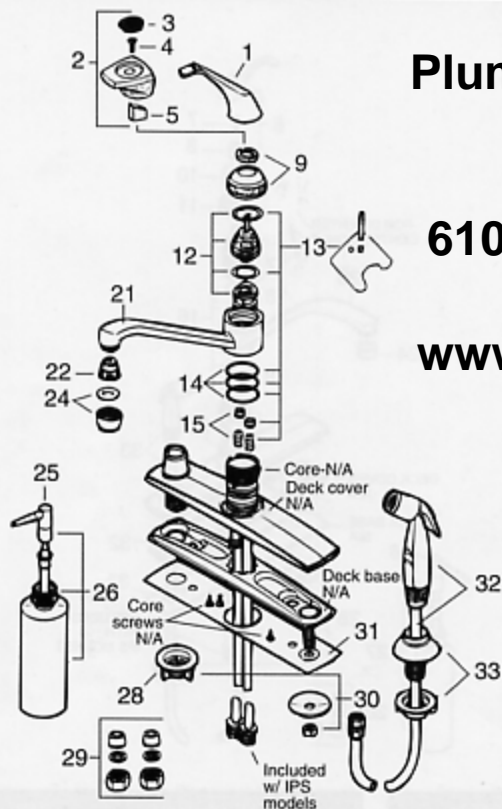

Eljer

WASHERLESS Single-Control Kitchen Faucets

717-1360/2 717-1380

717-1370 717-1390

717-1360/2 717-1380

DISCONTINUED VERSION
(for models manufactured before 2/24/92)

CURRENT VERSION

Plumbing Parts Depot

610-495-8790

www.ppd1.biz

DESCRIPTION	PART#
1* Lever handle	V1257
2* Acrylic handle assy.	V6199
3* Plug button	V7080
4* Handle screw	V1818
5* Stem adaptor	V6198
6 Lever handle assembly	V8094BG1
7 Screw - Handle adaptor	V7810
8 Handle adaptor	VP1963
9* Bonnet assembly	V6633
10 Lock ring	VP1713
11 Bonnet nut	VP1712
12* Control assembly	V6680
13* Control repair kit (includes tool)	V7690

DESCRIPTION	PART#
14* Spout "O" ring	V1112
15* Seal & spring repair kit	V7059
16 Control assembly - diverter	VP1965BG
17 Bottom control "O" ring	VP1956
18 Port seal ring	VP1952
19 Spout "O" ring	VP1987
20 Bearing-hub	VP1910
21* Diverter 8" spout assy. (includes key# 21, 22 & 24)	V6713
Diverter 9-1/2" spout assy. (includes key# 21, 22 & 24)	V6717
22* Diverter	V7713
23 Spout assembly - 8" Spout assembly - 9-1/2"	VP1996GB VP1923GB
24 Aerator	V7068

DESCRIPTION	PART#
25 Pump only	V6670
26 Pump / dispenser assembly	V2002BG
27 Spacer ring	V2199
28 Wing nut only	V7832
29 IPS fittings parts bag (2 of each part)	V6643
30 Mounting parts bag (1 of each part)	V6668
31 Gasket	V1121
32 Spray and hose assy.	V7714
33 Hose guide assembly	V7715