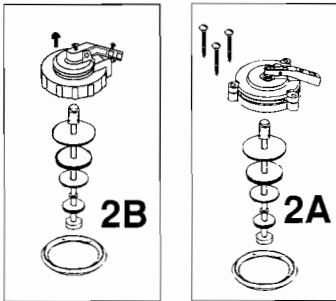

ELJER

TRIANGLE & TRIGEIAN Two-Piece Toilets

Plumbing Parts Depot
610-495-8790
www.ppd1.biz

DESCRIPTION	PART#	FINISH (if applicable)
1 Float valve (ballcock) less rod and float ball	495-0214-00	
2A Float valve repair kit for 1B1 MASTER	495-0188-00	
2B Float valve repair kit for 1B1 MASTER MARK III	495-0189-00	
3 Flush valve assembly w/ flapper & chain	495-5541-00	
4 Flapper and chain only	495-6029-00	
5 Flush lever	495-2704-01 495-2706-01 495-2708-01 495-2710-01	Chrome Gold Antique Brass Polished Brass

DESCRIPTION	PART#	FINISH (if applicable)
6 Mounting parts bag	495-5964-00	
7 Tank to bowl gasket	495-5702-00	
8** Bolt caps (Triangle)	495-0908-__	
9** Bolt covers (Trigeian)	495-5961-__	

** PLEASE SPECIFY COLOR BY ADDING THE APPROPRIATE COLOR CODE NUMBER TO THE END OF THE PART NUMBER.