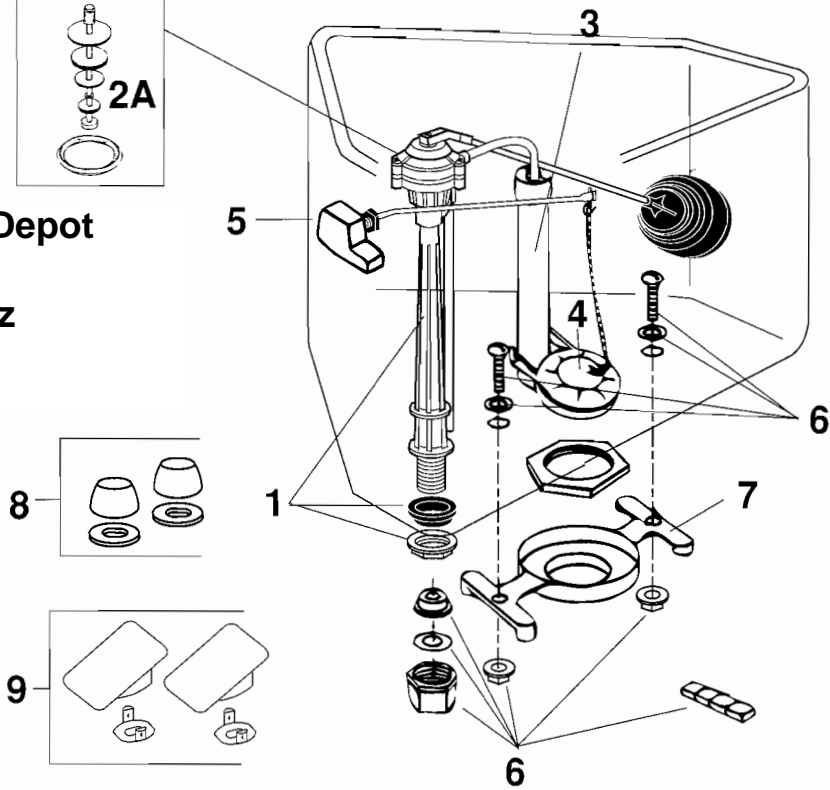

ELJER

TRIANGLE & TRIGEIAN Two-Piece Toilets

Plumbing Parts Depot

www.ppd1.biz

DESCRIPTION	PART#	FINISH (if applicable)
1 Float valve (ballcock) less rod and float ball	495-0214-00	
2A Float valve repair kit for 1B1 MASTER	495-0188-00	
2B Float valve repair kit for 1B1 MASTER MARK III	495-0189-00	
3 Flush valve assembly w/ flapper & chain	495-5541-00	
4 Flapper and chain only	495-6029-00	
5 Flush lever	495-2704-01 495-2706-01 495-2708-01 495-2710-01	Chrome Gold Antique Brass Polished Brass

DESCRIPTION	PART#	FINISH (if applicable)
6 Mounting parts bag	495-5964-00	
7 Tank to bowl gasket	495-5702-00	
8** Bolt caps (Triangle)	495-0908-__	
9** Bolt covers (Trigeian)	495-5961-__	

** PLEASE SPECIFY COLOR BY ADDING THE APPROPRIATE COLOR CODE NUMBER TO THE END OF THE PART NUMBER.