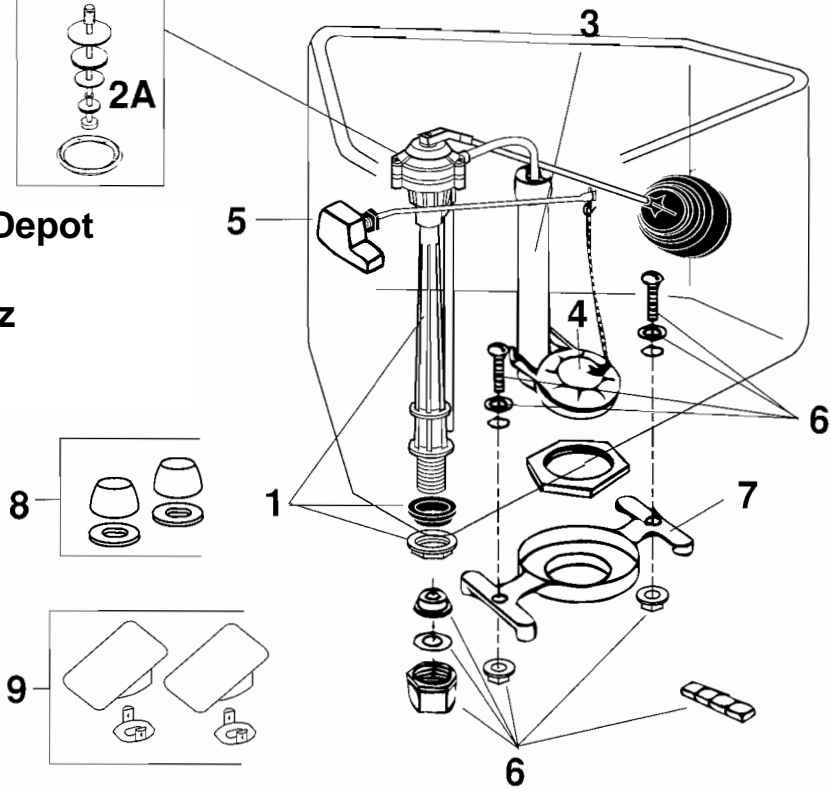

ELJER

TRIANGLE & TRIGEIAN Two-Piece Toilets

Plumbing Parts Depot
610-495-8790
www.ppd1.biz

DESCRIPTION	PART#	FINISH (if applicable)
1 Float valve (ballcock) less rod and float ball	495-0214-00	
2A Float valve repair kit for 1B1 MASTER	495-0188-00	
2B Float valve repair kit for 1B1 MASTER MARK III	495-0189-00	
3 Flush valve assembly w/ flapper & chain	495-5541-00	
4 Flapper and chain only	495-6029-00	
5 Flush lever	495-2704-01 495-2706-01 495-2708-01 495-2710-01	Chrome Gold Antique Brass Polished Brass

DESCRIPTION	PART#	FINISH (if applicable)
6 Mounting parts bag	495-5964-00	
7 Tank to bowl gasket	495-5702-00	
8** Bolt caps (Triangle)	495-0908-__	
9** Bolt covers (Trigeian)	495-5961-__	

** PLEASE SPECIFY COLOR BY ADDING THE APPROPRIATE COLOR CODE NUMBER TO THE END OF THE PART NUMBER.