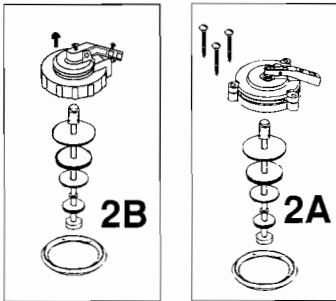

ELJER

TRIANGLE & TRIGEIAN Two-Piece Toilets

Plumbing Parts Depot

www.ppd1.biz

DESCRIPTION	PART#	FINISH (if applicable)
1 Float valve (ballcock) less rod and float ball	495-0214-00	
2A Float valve repair kit for 1B1 MASTER	495-0188-00	
2B Float valve repair kit for 1B1 MASTER MARK III	495-0189-00	
3 Flush valve assembly w/ flapper & chain	495-5541-00	
4 Flapper and chain only	495-6029-00	
5 Flush lever	495-2704-01 495-2706-01 495-2708-01 495-2710-01	Chrome Gold Antique Brass Polished Brass

DESCRIPTION	PART#	FINISH (if applicable)
6 Mounting parts bag	495-5964-00	
7 Tank to bowl gasket	495-5702-00	
8** Bolt caps (Triangle)	495-0908-__	
9** Bolt covers (Trigeian)	495-5961-__	

** PLEASE SPECIFY COLOR BY ADDING THE APPROPRIATE COLOR CODE NUMBER TO THE END OF THE PART NUMBER.