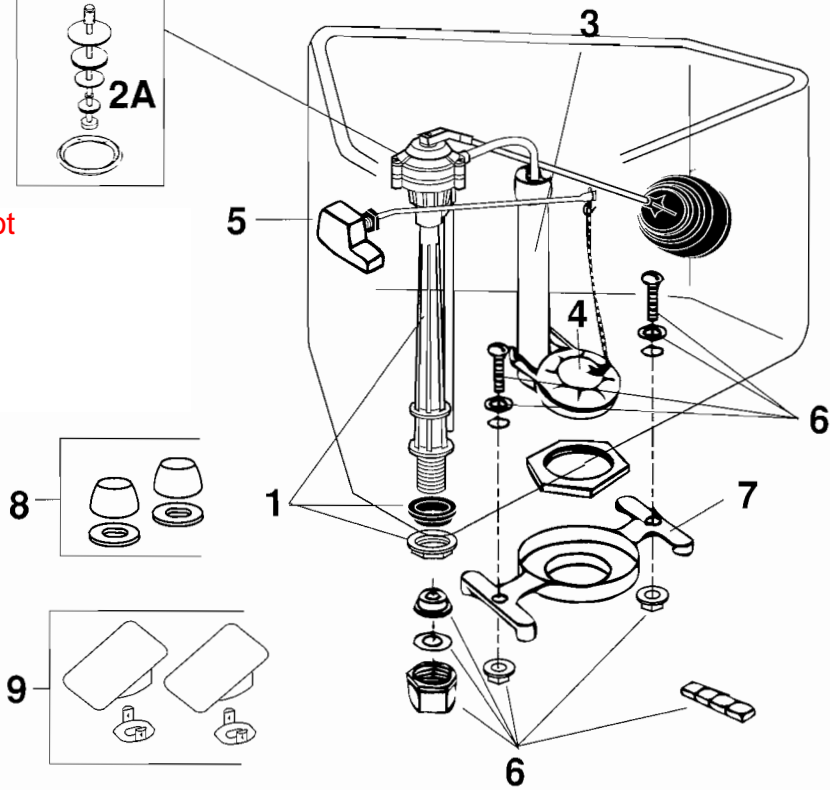

## TRIANGLE & TRIGEIAN Two-Piece Toilets

Plumbing Parts Depot  
800-448-8977  
www.ppd1.biz

DESCRIPTION	PART#	FINISH (if applicable)
1 Float valve (ballcock) less rod and float ball	495-0214-00	
2A Float valve repair kit for 1B1 MASTER	495-0188-00	
2B Float valve repair kit for 1B1 MASTER MARK III	495-0189-00	
3 Flush valve assembly w/ flapper & chain	495-5541-00	
4 Flapper and chain only	495-6029-00	
5 Flush lever	495-2704-01 495-2706-01 495-2708-01 495-2710-01	Chrome Gold Antique Brass Polished Brass

DESCRIPTION	PART#	FINISH (if applicable)
6 Mounting parts bag	495-5964-00	
7 Tank to bowl gasket	495-5702-00	
8** Bolt caps (Triangle)	495-0908-__	
9** Bolt covers (Trigeian)	495-5961-__	

\*\* PLEASE SPECIFY COLOR BY ADDING THE APPROPRIATE COLOR CODE NUMBER TO THE END OF THE PART NUMBER.