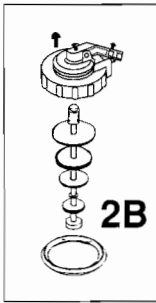

## TRIANGLE & TRIGEIAN Two-Piece Toilets

Plumbing Parts Depot  
800-448-8977  
www.ppd1.biz

DESCRIPTION	PART#	FINISH (if applicable)
1 Float valve (ballcock) less rod and float ball	495-0214-00	
2A Float valve repair kit for 1B1 MASTER	495-0188-00	
2B Float valve repair kit for 1B1 MASTER MARK III	495-0189-00	
3 Flush valve assembly w/ flapper & chain	495-5541-00	
4 Flapper and chain only	495-6029-00	
5 Flush lever	495-2704-01 495-2706-01 495-2708-01 495-2710-01	Chrome Gold Antique Brass Polished Brass

DESCRIPTION	PART#	FINISH (if applicable)
6 Mounting parts bag	495-5964-00	
7 Tank to bowl gasket	495-5702-00	
8** Bolt caps (Triangle)	495-0908-__	
9** Bolt covers (Trigeian)	495-5961-__	

\*\* PLEASE SPECIFY COLOR BY ADDING THE APPROPRIATE COLOR CODE NUMBER TO THE END OF THE PART NUMBER.