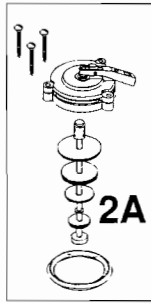

## TRIANGLE & TRIGEIAN Two-Piece Toilets

Plumbing Parts Depot  
800-448-8977  
www.ppd1.biz

DESCRIPTION	PART#	FINISH (if applicable)
1 Float valve (ballcock) less rod and float ball	495-0214-00	
2A Float valve repair kit for 1B1 MASTER	495-0188-00	
2B Float valve repair kit for 1B1 MASTER MARK III	495-0189-00	
3 Flush valve assembly w/ flapper & chain	495-5541-00	
4 Flapper and chain only	495-6029-00	
5 Flush lever	495-2704-01 495-2706-01 495-2708-01 495-2710-01	Chrome Gold Antique Brass Polished Brass

DESCRIPTION	PART#	FINISH (if applicable)
6 Mounting parts bag	495-5964-00	
7 Tank to bowl gasket	495-5702-00	
8** Bolt caps (Triangle)	495-0908-__	
9** Bolt covers (Trigeian)	495-5961-__	

\*\* PLEASE SPECIFY COLOR BY ADDING THE APPROPRIATE COLOR CODE NUMBER TO THE END OF THE PART NUMBER.