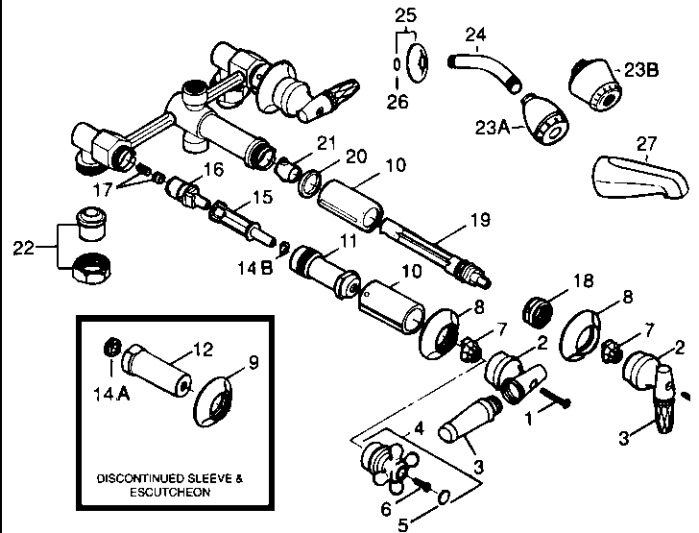

**FOR MODELS
MANUFACTURED
AFTER 9/1/91**

DESCRIPTION	PART#	FINISH
1 Handle screw	V3966 V39664 V39666	Chrome Pol. Brass Ant. Brass
2 Handle adaptor	V3965 V39654 V39656	Chrome Pol. Brass Ant. Brass
3 To order handles, see page B34	-----	
4 Plug button	V6940 V69404 V69406	Chrome Pol. Brass Ant.Brass
5 Cross hdl. screw	V8189	
6 Cross handle assembly	V3988BG1 V39884BG1 V39886BG1	Chrome Pol. Brass Ant. brass
7 Stem adaptor For Cross hdl., see NOTE.	V3955 V3971	Yellow(Hot) Green(Cold)
8 Escutcheon	V3970BG V39704BG V39706BG	Chrome Pol. Brass Ant. Brass

PORCELAIN CROSS

518-6050 518-6051

MEDLEY

518-5210 518-5220 518-5230
518-5211 518-5221 518-5231

VICTORIAN

DISCONTINUED 7/87

DISCONTINUED 9/91

Plumbing Parts Depot
610-495-8790
www.ppd1.biz

DESCRIPTION	PART#	FINISH
1 Handle screw	V3966 V39664 V39666	Chrome Pol. Brass Ant. Brass
2 Handle adaptor	V3965 V39654 V39656	Chrome Pol. Brass Ant. Brass
3 To order handles, see page B34	-----	
4 Cross handle assembly	V3988BG1 V39884BG1 V39886BG1	Chrome Pol. Brass Ant. brass
5 Plug button	V6940 V69404 V69406	Chrome Pol. Brass Ant.Brass
6 Cross hdl. screw	V7833	
7 Stem adaptor For Cross hdl.s., see NOTE 1.	V3955 V3971	Yellow(Hot) Green(Cold)
8 Round escutch. 1-11/32"hole	V3970BG V39704BG V39706BG	Chrome Pol. Brass Ant. Brass
9 Round escutch. 1"hole	V5810BG V58104BG V58106BG	Chrome Pol. Brass Ant. Brass
10 Sleeve cover	V4716 V47164 V47166	Chrome Pol.Brass Ant. Brass

DESCRIPTION	PART#	FINISH
11 Sleeve	V4715	Chrome
12 Sleeve -1" dia.	V5804 V58044 V58046	Chrome Pol. Brass Ant. Brass
13 Sleeve -1-11/32" dia.	V4803 V48034 V48036	Chrome Pol. Brass Ant. Brass
14A Sponge washer N/A use 14B		
14B Wave washer	V3757	
15 Stem extension For Cross hdl.s., see NOTE 2.	V5805 V5806	White(cold) Black(Hot)
16 Control assembly	V6804	
17 Seal & spring repair kit	V7059	
18 Bonnet	V1814 V18144	Chr.&A.Br. Pol. Brass
19 Diverter stem assembly	V6956	
20 Gasket	V4804	
21 Diverter seal	V4943	
22 Universal parts bag (2 of ea.part)	V6864	