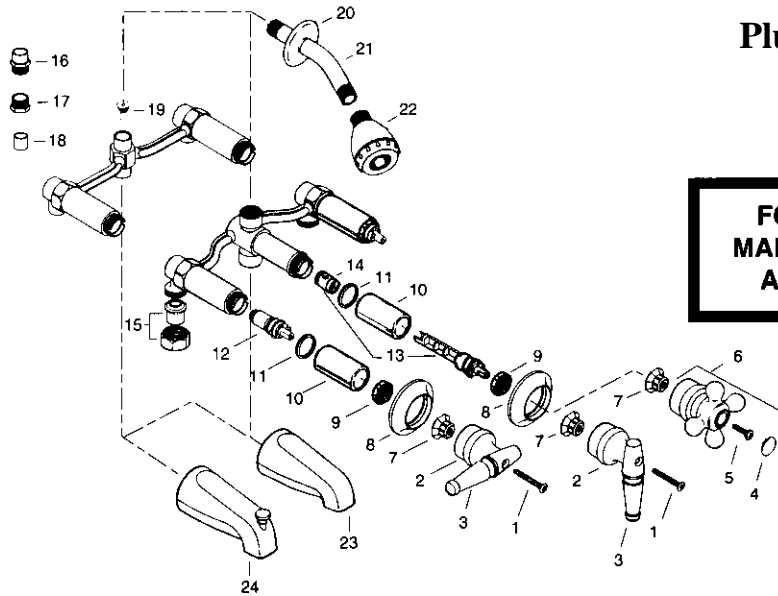

538-6100 538-6101

518-6010 518-6011

538-5010 538-5011
538-5020 538-5021
538-5030 538-5031

518-5010 518-5011
518-5020 518-5021
518-5030 518-5031

PORCELAIN CROSS

MEDLEY

VICTORIAN

Plumbing Parts Depot
610-495-8790
www.ppd1.biz

**FOR MODELS
MANUFACTURED
AFTER 9/1/91**

DESCRIPTION	PART#	FINISH
1 Handle screw	V3966 V39664 V39666	Chrome Pol. Brass Ant. Brass
2 Handle adaptor	V3965 V39654 V39656	Chrome Pol. Brass Ant. Brass
3 To order handles, see page B34	-----	
4 Plug button	V6940 V69404 V69406	Chrome Pol. Brass Ant.Brass
5 Cross hdl. screw	V8189	
6 Cross handle assembly	V3988BG1 V39884BG1 V39886BG1	Chrome Pol. Brass Ant. brass
7 Stem adaptor For Cross hdl., see NOTE.	V3955 V3971	Yellow(Hot) Green(Cold)
8 Escutcheon	V3970BG V39704BG V39706BG	Chrome Pol. Brass Ant. Brass