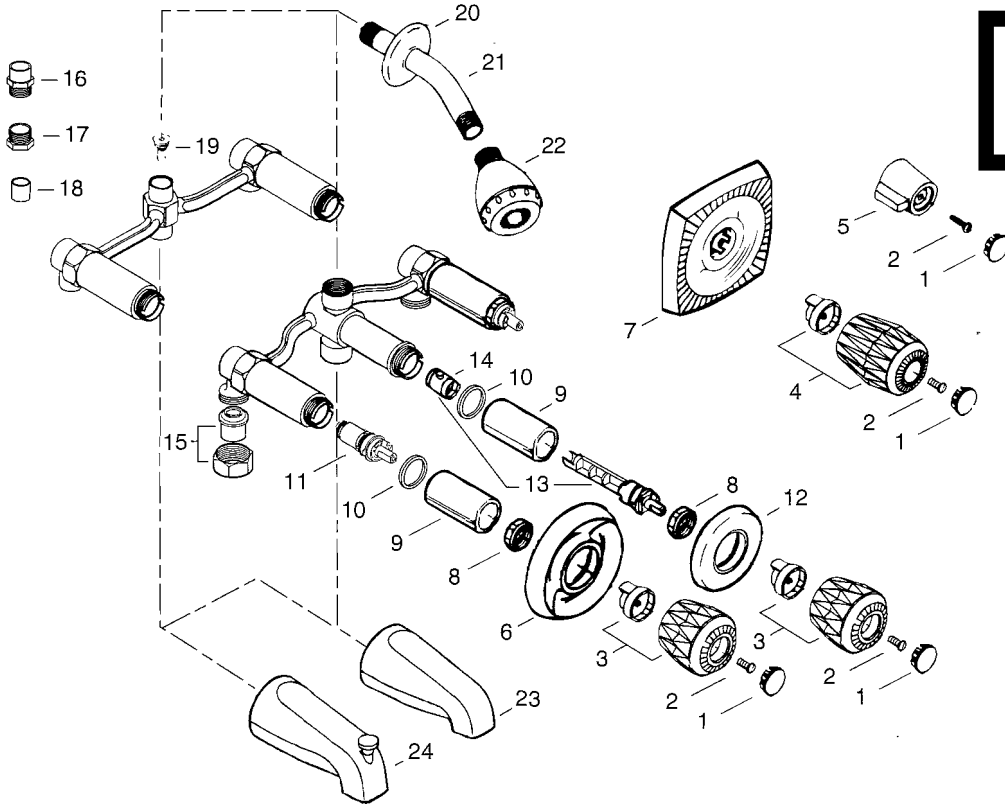

Eljer

WASHERLESS Two-and Three-Handle Bath and Shower Faucets

518-1050 518-1051
518-1060 518-1061
518-3060 518-3061

518-1030 518-1031
518-1040 518-1041
518-3040 518-3041

538-0100 538-0101
538-0110 538-0111
538-3110 538-3111

518-1010 518-1011
518-1020 518-1021
518-3020 518-3021

518-1000 518-1001
518-1090 518-1091
518-3090 518-3091

**FOR MODELS
MANUFACTURED
AFTER 9/1/91**

**Plumbing Parts
Depot
www.ppd1.biz**

	DESCRIPTION	PART#	FINISH
1	Plug buttons (1 Hot & 1 Cold)	V6936 V69366	Chrome P. Br. & A. Br.
	Plug buttons (1 Hot, 1 Cold & 1 Diverter)	V6937 V69376	Chrome P. Br. & A. Br.
2	Handle screw	V7833	
3	Acrylic handle	V7800 V78006	Clear Smoke
4	Large acrylic handle	V7815 V78156	Clear Smoke
5	Plastic blade handle	V7804 V5861	Hot Cold
6	Round escutch.	V5882BG V58824BG V58826BG	Chrome Pol. Brass Ant. Brass
7	Square escutch. SEE NOTE	V4800 V48004 V48006	Chrome Pol. Brass Ant. Brass
8	Bonnet	V1814 V18144	Chr. & A. Br. Pol. Brass

	DESCRIPTION	PART#	FINISH
9	Sleeve cover	V4782 V47824 V47826	Chrome Pol. Brass Ant. Brass
10	Spacer	V7835TS	
11	Control assy.	V6860	
12	Diverter escutch.	V4929 V49294 V49296	Chrome Pol. Brass Ant. Brass
13	Diverter stem assembly	V6856BG	
14	Diverter seal	V4943	
15	Universal parts bag (2 of ea. part)	BAGX9095	
16	Sweat adaptor	V4433	
17	Pipe plug	118P1	
18	Sweat plug	V4829	
19	Venturi	V4790	