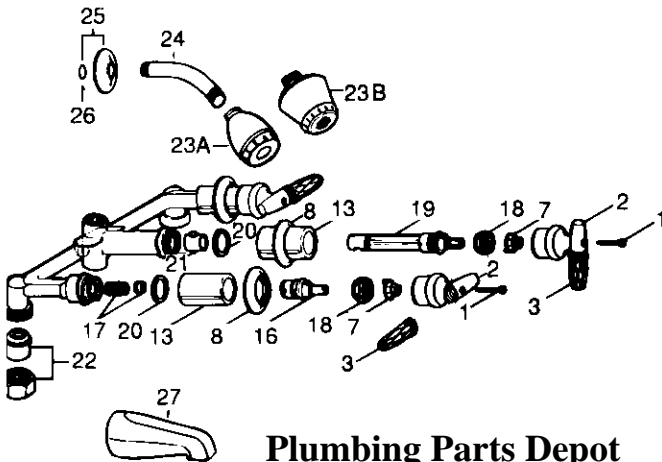

PORCELAIN CROSS

518-6050 518-6051

MEDLEY

518-5210 518-5220 518-5230
518-5211 518-5221 518-5231

VICTORIAN

DISCONTINUED 7/87

DISCONTINUED 9/91

Plumbing Parts Depot
610-495-8790
www.ppd1.biz

DESCRIPTION	PART#	FINISH
1 Handle screw	V3966 V39664 V39666	Chrome Pol. Brass Ant. Brass
2 Handle adaptor	V3965 V39654 V39656	Chrome Pol. Brass Ant. Brass
3 To order handles, see page B34	-----	
4 Cross handle assembly	V3988BG1 V39884BG1 V39886BG1	Chrome Pol. Brass Ant. brass
5 Plug button	V6940 V69404 V69406	Chrome Pol. Brass Ant.Brass
6 Cross hdl. screw	V7833	
7 Stem adaptor For Cross hdl.s., see NOTE 1.	V3955 V3971	Yellow(Hot) Green(Cold)
8 Round escutch. 1-11/32"hole	V3970BG V39704BG V39706BG	Chrome Pol. Brass Ant. Brass
9 Round escutch. 1"hole	V5810BG V58104BG V58106BG	Chrome Pol. Brass Ant. Brass
10 Sleeve cover	V4716 V47164 V47166	Chrome Pol.Brass Ant. Brass

DESCRIPTION	PART#	FINISH
11 Sleeve	V4715	Chrome
12 Sleeve -1" dia.	V5804 V58044 V58046	Chrome Pol. Brass Ant. Brass
13 Sleeve -1-11/32" dia.	V4803 V48034 V48036	Chrome Pol. Brass Ant. Brass
14A Sponge washer N/A use 14B		
14B Wave washer	V3757	
15 Stem extension For Cross hdl.s., see NOTE 2.	V5805 V5806	White(cold) Black(Hot)
16 Control assembly	V6804	
17 Seal & spring repair kit	V7059	
18 Bonnet	V1814 V18144	Chr.&A.Br. Pol. Brass
19 Diverter stem assembly	V6956	
20 Gasket	V4804	
21 Diverter seal	V4943	
22 Universal parts bag (2 of ea.part)	V6864	