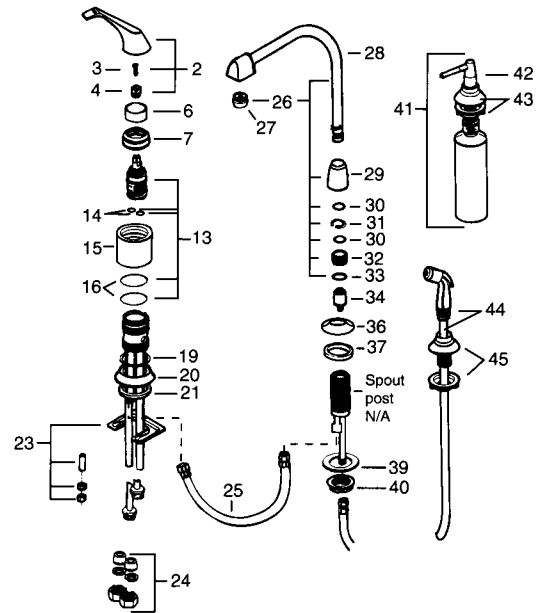

### CURRENT VERSION

DESCRIPTION	PART#	FINISH
1* Lever handle	V1257	Chrome
2 Lever handle assy.	V8094BG1	Chrome
3 Screw - Hdl. adptr.	V7810	
4 Handle adaptor	VP1963	
5* Bonnet assy.	V6633 V66334	Chrome Pol. Brass
6 Lock ring	VP1713	
7 Bonnet nut	VP1712 VP17124	Chrome Pol. Brass
8* Control assembly	V6680	
9* Control repair kit (includes tool)	V7690	
10* Hub	V5521 V55214	Chrome Pol. Brass
11* Spout "O" ring	V1112	
12* Seal & spring repair kit	V7059	
13 Control assy. non-diverter	VP1964BG	
14 Port seal ring	VP1952	
15 Hub	VP1926 VP19264	Chrome Pol. Brass

DESCRIPTION	PART#	FINISH
16 "O" ring	VP1987	
17* Core seat	V5502	Chrome
18* Gasket	V5504	
19 Bearing - hub	VP1910	
20 Seat	V2023	
21 Gasket	V3833	
22* Mounting parts bag	V6230	
23 Mounting parts bag	V6237	
24 IPS parts bag (2 of each part)	V6643	
25 Crossover hose	V3835	
26 Spout assy.	V2028 V20287	Chrome Chr./P.B.
27 Aerator	V3101 V31014	Chrome Pol. Brass
28 Spout only	V2019	Chrome
29 Bonnet nut (spout)	V2013 V20134	Chrome Pol. Brass
30 "O" ring	V2022	
31 Retainer ring	V2015	

DESCRIPTION	PART#	FINISH
32 Spout adaptor	V2018	
33 "O" ring	V1161	
34 Diverter	V1819	
35* Escutcheon	V1345	
36 Escutcheon	V3957	
37 Gasket	V3423	
38 Pipe caps (2)	V3637	
39 Mounting washer	V3410	
40 Mounting nut	V7828	
41 Pump / dispenser assy.	V2000BG V20007	Chrome Chr./P.B.
42 Pump only	V6670	Chrome
43 Dispenser base	V2208	Chrome
44 Spray & hose assy.	V7714 V77144	Blk./Chr. P.B./Chr.
45 Hose guide assy.	V7715	Chr./Blk.

Parts are for discontinued models only and are subject to availability.

Revised 10/93

AN ELJER  
INDUSTRIES COMPANY

-B31-

Plumbing Parts Depot 610-495-8790