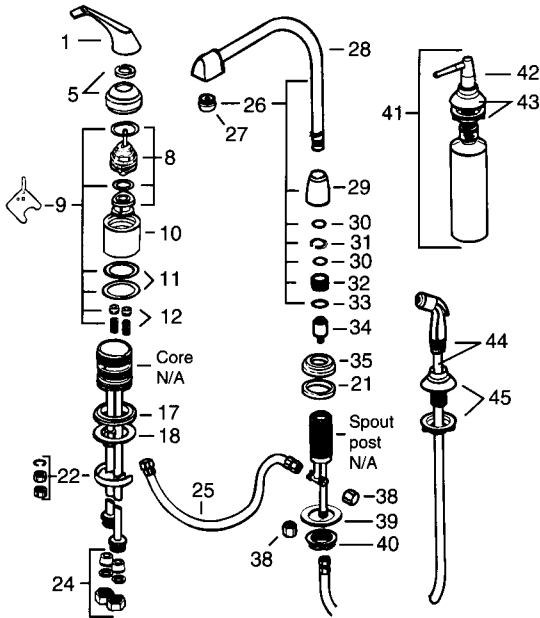

### CURRENT VERSION

DESCRIPTION	PART#	FINISH
1* Lever handle	V1257	Chrome
2 Lever handle assy.	V8094BG1	Chrome
3 Screw - Hdl. adptr.	V7810	
4 Handle adaptor	VP1963	
5* Bonnet assy.	V6633 V66334	Chrome Pol. Brass
6 Lock ring	VP1713	
7 Bonnet nut	VP1712 VP17124	Chrome Pol. Brass
8* Control assembly	V6680	
9* Control repair kit (includes tool)	V7690	
10* Hub	V5521 V55214	Chrome Pol. Brass
11* Spout "O" ring	V1112	
12* Seal & spring repair kit	V7059	
13 Control assy. non-diverter	VP1964BG	
14 Port seal ring	VP1952	
15 Hub	VP1926 VP19264	Chrome Pol. Brass

DESCRIPTION	PART#	FINISH
16 "O" ring	VP1987	
17* Core seat	V5502	Chrome
18* Gasket	V5504	
19 Bearing - hub	VP1910	
20 Seat	V2023	
21 Gasket	V3833	
22* Mounting parts bag	V6230	
23 Mounting parts bag	V6237	
24 IPS parts bag (2 of each part)	V6643	
25 Crossover hose	V3835	
26 Spout assy.	V2028 V20287	Chrome Chr./P.B.
27 Aerator	V3101 V31014	Chrome Pol. Brass
28 Spout only	V2019	Chrome
29 Bonnet nut (spout)	V2013 V20134	Chrome Pol. Brass
30 "O" ring	V2022	
31 Retainer ring	V2015	

DESCRIPTION	PART#	FINISH
32 Spout adaptor	V2018	
33 "O" ring	V1161	
34 Diverter	V1819	
35* Escutcheon	V1345	
36 Escutcheon	V3957	
37 Gasket	V3423	
38 Pipe caps (2)	V3637	
39 Mounting washer	V3410	
40 Mounting nut	V7828	
41 Pump / dispenser assy.	V2000BG V20007	Chrome Chr./P.B.
42 Pump only	V6670	Chrome
43 Dispenser base	V2208	Chrome
44 Spray & hose assy.	V7714 V77144	Blk./Chr. P.B./Chr.
45 Hose guide assy.	V7715	Chr./Blk.

Parts are for discontinued models only and are subject to availability.

Revised 10/93

AN ELJER  
INDUSTRIES COMPANY

-B31-

Plumbing Parts Depot 610-495-8790