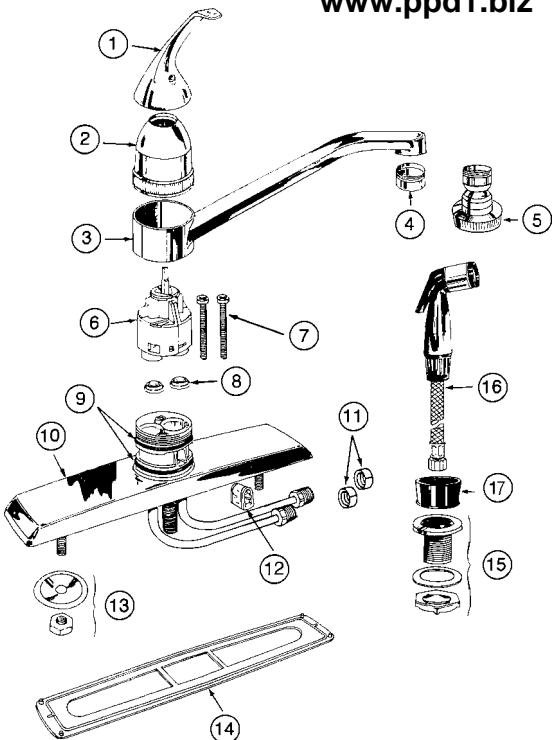

SINGLE LEVER KITCHEN FAUCETS PARTS LIST

LK-4100 LK-4101 LK-4102 LK-4103
 LK-4100-F LK-4101-F LK-4102-F LK-4103-F
 LK-4100-L LK-4101-L

Plumbing Parts Depot

610-495-8790

www.ppd1.biz

LK-4100 (LESS SPRAY)
 LK-4101-F (LESS SPRAY)
 LK-4100-L (LESS SPRAY)

LK-4102 (WITH SWIVEL AERATOR)
 LK-4102-F

limited parts available please call for availability

Key	Part Description	Part Number	LK-4100	LK-4100-F	LK-4100-L	LK-4101	LK-4101-F	LK-4101-L	LK-4102	LK-4102-F
1	Handle Assembly	A-53080	●	●	●	●	●	●	●	●
2	Dome	A-52364	●	●	●	●	●	●	●	●
3	Spout	A-52384	●	●	●	●	●	●	●	●
4	Aerator	A-51357	●	●	●	●	●	●		
5	Swivel Spray Aerator	A-51701							●	●
6	Cartridge (Includes (2) A-53226-R)	A-52399-R	●	●	●	●	●	●	●	●
7	Cartridge Screw	A-52373	●	●	●	●	●	●	●	●
8	Diaphragm (2 Req'd)	A-53226-R	●	●	●	●	●	●	●	●
9	"O" Ring	A-52387	●	●	●	●	●	●	●	●
10	Escutcheon	A-52401	●	●	●	●	●	●	●	●
11	Coupling Nut	A-53048		●			●			
12	Diverter	A-52404				●	●			
13	Mounting Hardware	A-52729	●	●	●	●	●	●	●	●
14	Gasket	A-51673	●	●	●	●	●	●	●	●
15	Spray Nest Assembly	A-51493				●	●	●		
16	Spray Head and Hose	A-51749				●	●	●		
17	Hose Guide Sleeve	LK-3717				●	●	●		

LK-4103
 LK-4103-F

Key	Part Description	Part Number	LK-4103	LK-4103-F
1	Handle Assembly	A-53080	●	●
2	Dome	A-52364	●	●
3	Spout	A-52384	●	●
4	Aerator	A-51357	●	●
5	Cartridge (Includes (2) A-53266-R)	A-52399-R	●	●
6	Cartridge Screw	A-52373	●	●
7	Diaphragm (2 Req'd)	A-53226-R	●	●
8	"O" Ring	A-52387	●	●
9	Escutcheon	A-52671	●	●
10	Coupling Nut	A-53048		●
11	Diverter	A-52404	●	●
12	Gasket	A-51673	●	●
13	Mounting Hardware	A-52802	●	●
14	Spray Nest Assembly	A-51493	●	●
15	Spray Head and Hose	A-51749	●	●
16	Hose Guide Sleeve	LK-3717	●	●