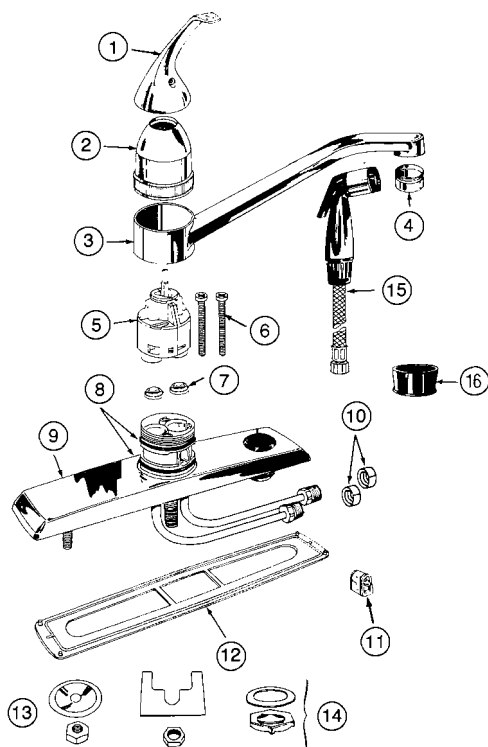

SINGLE LEVER KITCHEN FAUCETS PARTS LIST

LK-4100 LK-4101 LK-4102 LK-4103
 LK-4100-F LK-4101-F LK-4102-F LK-4103-F
 LK-4100-L LK-4101-L

Plumbing Parts Depot

610-495-8790

www.ppd1.biz

LK-4100 (LESS SPRAY)
 LK-4101-F (LESS SPRAY)
 LK-4100-L (LESS SPRAY)

LK-4102 (WITH SWIVEL AERATOR)
 LK-4102-F

limited parts available please call for availability

Key	Part Description	Part Number	LK-4100	LK-4100-F	LK-4100-L	LK-4101	LK-4101-F	LK-4101-L	LK-4102	LK-4102-F
1	Handle Assembly	A-53080	●	●	●	●	●	●	●	●
2	Dome	A-52364	●	●	●	●	●	●	●	●
3	Spout	A-52384	●	●	●	●	●	●	●	●
4	Aerator	A-51357	●	●	●	●	●	●		
5	Swivel Spray Aerator	A-51701							●	●
6	Cartridge (Includes (2) A-53226-R)	A-52399-R	●	●	●	●	●	●	●	●
7	Cartridge Screw	A-52373	●	●	●	●	●	●	●	●
8	Diaphragm (2 Req'd)	A-53226-R	●	●	●	●	●	●	●	●
9	"O" Ring	A-52387	●	●	●	●	●	●	●	●
10	Escutcheon	A-52401	●	●	●	●	●	●	●	●
11	Coupling Nut	A-53048		●			●			
12	Diverter	A-52404				●	●			
13	Mounting Hardware	A-52729	●	●	●	●	●	●	●	●
14	Gasket	A-51673	●	●	●	●	●	●	●	●
15	Spray Nest Assembly	A-51493				●	●	●		
16	Spray Head and Hose	A-51749				●	●	●		
17	Hose Guide Sleeve	LK-3717				●	●	●		

LK-4103
 LK-4103-F

Key	Part Description	Part Number	LK-4103	LK-4103-F
1	Handle Assembly	A-53080	●	●
2	Dome	A-52364	●	●
3	Spout	A-52384	●	●
4	Aerator	A-51357	●	●
5	Cartridge (Includes (2) A-53266-R)	A-52399-R	●	●
6	Cartridge Screw	A-52373	●	●
7	Diaphragm (2 Req'd)	A-53226-R	●	●
8	"O" Ring	A-52387	●	●
9	Escutcheon	A-52671	●	●
10	Coupling Nut	A-53048		●
11	Diverter	A-52404	●	●
12	Gasket	A-51673	●	●
13	Mounting Hardware	A-52802	●	●
14	Spray Nest Assembly	A-51493	●	●
15	Spray Head and Hose	A-51749	●	●
16	Hose Guide Sleeve	LK-3717	●	●