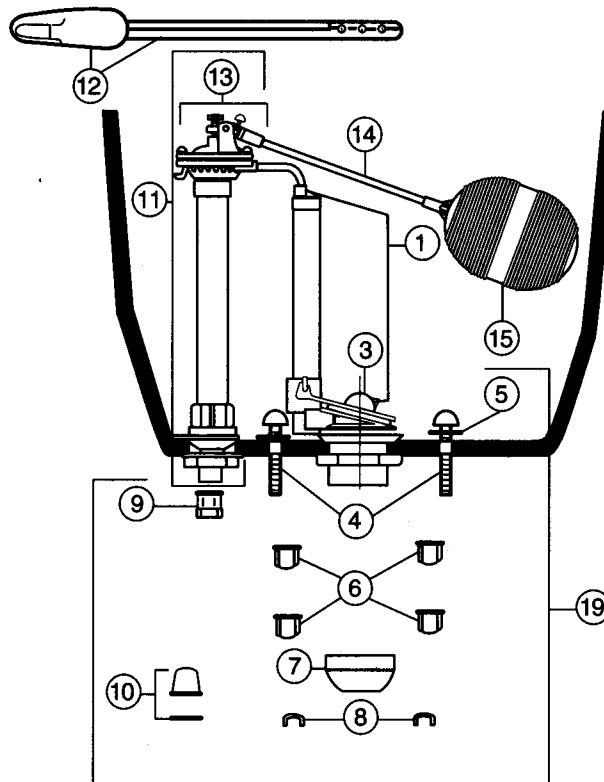

28-790, 28-792 28-794, 28-795 (for combinations: 21-700, 21-702, 21-704, 21-710, 21-712, 21-714, 21-717, 21-718, 21-724, 23-702, 23-712)

Prefixes: See list price sheet

Suffixes: See list price sheet

ITEM NO.	PART NO.	DESCRIPTION		
			28-790, 794, 795	28-792
1	99-541	FLUSH VALVE WITH TIME RATED FLAPPER (INCL 99-524)	1	
	99-533	6" FLUSH VALVE WITH STANDARD FLAPPER (INCL 99-522)		1
3	99-524	TIME RATED FLAPPER WITH STRAP	1	
	99-522	STANDARD FLAPPER WITH STRAP		1
4	99-596	TANK BOLT	2	2
5	99-580	RUBBER WASHER	2	2
6	99-577	PLASTIC WING NUT	4	4
7	99-582	RUBBER BEVELED WASHER	1	1
8	99-579	CHANNEL PADS	2	2
9	99-399	COUPLING NUT FOR BALLCOCK	1	1
10	99-287	PLASTIC BOLT CAP AND WASHER ASSY (FOR BOWL)	2	2
11	99-363	9" ANTI-SIPHON BALLCOCK ASSY	1	1
12	99-586	LEFT HAND WHITE TANK LEVER ASSY	1	1
	99-586-RH	RIGHT HAND WHITE TANK LEVER ASSY		
	99-585	LEFT HAND CHROME PLATED TANK LEVER ASSY		
	99-585-RH	RIGHT HAND CHROME PLATED TANK LEVER ASSY		
13	99-384	REPAIR KIT (INCL COMPLETE COVER W/PLUNGER, DIAPHRAGM, 4 SCREWS)	1	1
14	99-508	8 1/2" FLOAT ROD	1	1
15	99-598	FLOAT BALL	1	1
16	99-537	UNIT BAG (FOR WHITE WARE)	1	1