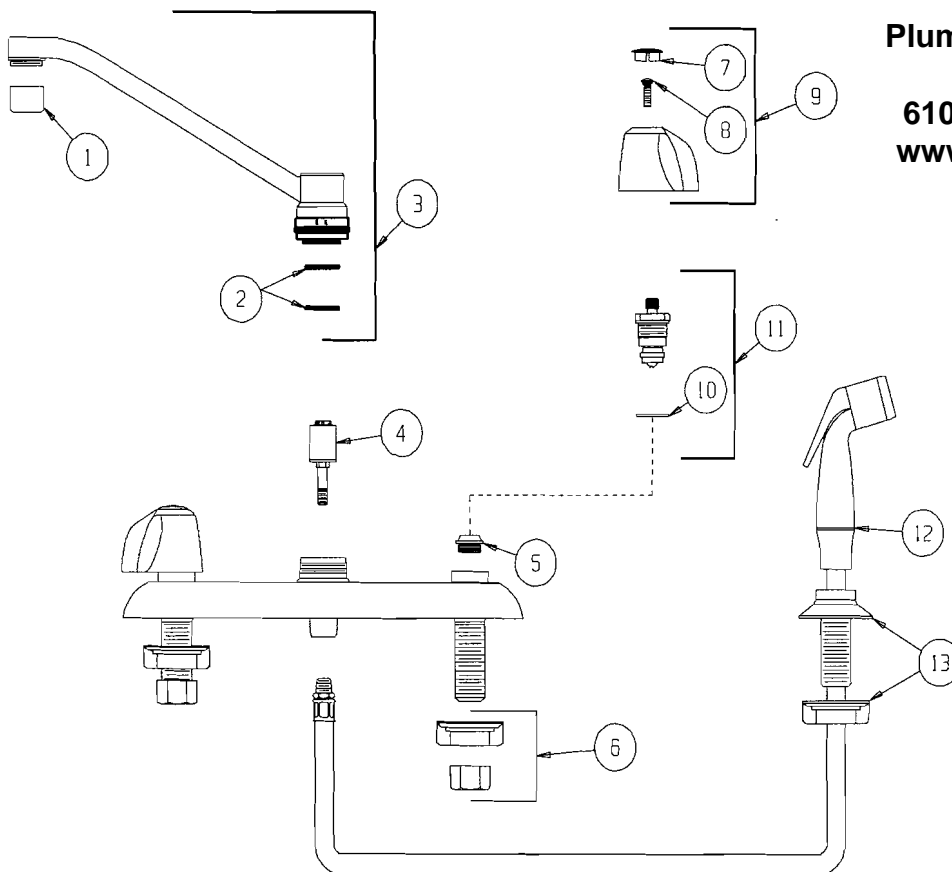

42-106, 42-206

Prefixes: X, XX, 08, 80, 88

Suffixes: 45, 46, 47, 49, 66, 67, 68, 95, 96

ITEM NO.	DESCRIPTION	UN-FINISHED	CHROME
1	FEMALE AERATOR W/ FLOW RESTRICTOR		92-382
2	O-RING	92-730	
3	8" D-TUBE SPOUT S/A		98-268
4	SPRAY DIVERter	94-070	
5	BRASS SEAT	90-161	
6	PLASTIC LOCKNUT & SHANK NUT (QTY 2 EA.)	97-800	
	ZINC DIE CAST LOCKNUT & SHANK NUT (QTY 2 EA.)	97-799	
	BRASS LOCKNUT & SHANK NUT (QTY 2 EA.)	97-804	
7	"C" INDEX BUTTON	94-252	
	"H" INDEX BUTTON	94-251	
8	HANDLE SCREW	90-700	
9	SMALL HOT STANDARD HANDLE S/A		97-908
	SMALL COLD STANDARD HANDLE S/A		97-909
	STANDARD HANDLE PACK (HOT & COLD)		60-000
10	CELCON WASHER	90-331	
11	HOT STEM & BONNET S/A	98-688	
	COLD STEM & BONNET S/A	98-689	
12	BLACK SPRAY & HOSE		94-100
	BISCUIT SPRAY & HOSE		A4-101
	WHITE SPRAY & HOSE		W4-101
13	BLACK HOSE GUIDE & NUT W/ FLANGE		98-360
	WHITE HOSE GUIDE & NUT W/ FLANGE		98-361
	BISCUIT HOSE GUIDE & NUT W/ FLANGE		98-362