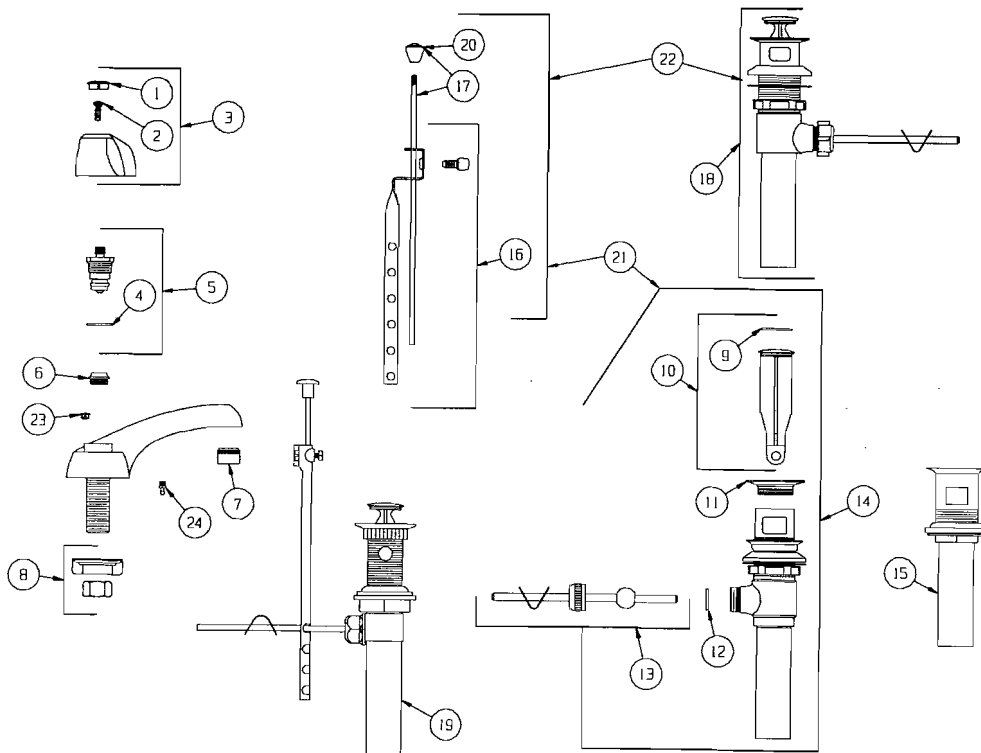

43-411, 43-412, 43-413, 43-431, 43-432, 43-451

Prefixes: C0, C8

Suffixes: 47, 49, 60, 63, 65, 66, 67, 68, 95, 96

ITEM NO.	DESCRIPTION	UN-FINISHED	CHROME
1	"C" INDEX BUTTON	94-252	
	"H" INDEX BUTTON	94-251	
2	HANDLE SCREW	90-700	
3	STANDARD HANDLE S/A, HOT		97-908
	STANDARD HANDLE S/A, COLD		97-909
	STANDARD HANDLE PACK, HOT & COLD		60-000
4	CELCON WASHER	90-331	
5	HOT STEM & BONNET S/A	98-688	
	COLD STEM & BONNET S/A	98-689	
6	BRASS SEAT	90-161	
7	MALE AERATOR		91-569
8	PLASTIC SHANK NUT & LOCK NUT (QTY 2 EA.)	97-800	
	BRASS SHANK NUT & LOCK NUT (QTY 2 EA.)	97-804	
	ZINC DIE CAST SHANK NUT & LOCK NUT (QTY 2 EA.)	97-799	
9	O-RING	90-741	
10	POP-UP PLUNGER / O-RING S/A		97-731
11	FLANGE FOR CAST POP-UP DRAIN		90-731
12	PACKING FOR LAVATORY DRAIN	90-832	
13	BALL, ROD, NUT, & CLEVIS S/A		97-733
14	CAST POP-UP LAVATORY DRAIN S/A		97-773
15	GRID STRAINER LAVATORY DRAIN		43-970
16	POP-UP EXTENSION S/A		97-340
17	POP-UP KNOB & ROD S/A		97-722
18	50 / 50 LAVATORY POP-UP DRAIN		97-769
19	ABS LAVATORY POP-UP DRAIN		97-770
20	POP-UP KNOB		86-813
21	CAST POP-UP DRAIN KIT (INCLUDES ITEMS 14, 16, 17)		43-973
22	50 / 50 POP-UP DRAIN KIT (INCLUDES ITEMS 16, 17, 18)		43-969
23	BUTTON FOR POP-UP HOLE		90-110
24	CHAIN STAY		91-490

**Plumbing Parts
Depot**
610-495-8790
www.ppd1.biz

See the Index for a Description of Prefixes & Suffixes