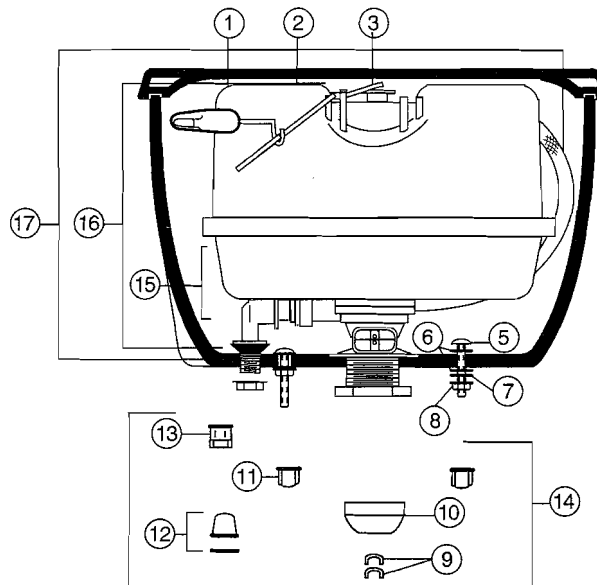

28-380, 28-384, 28-385 (for combinations: 21-300, 21-302, 21-304, 21-310, 21-311, 21-312, 21-314, 21-317, 21-318, 21-324, 21-325)

Prefixes: See list price sheet

Suffixes: See list price sheet

ITEM NO.	PART NO.	DESCRIPTION	28-380 28-384 28-385
1	99-571-KT*	LEFT HAND CHROME PLATED TANK LEVER ASSEMBLY (shown)	1
	99-571-RH-KT*	RIGHT HAND CHROME PLATED TANK LEVER ASSEMBLY	Optional
2	99-407*	BRASS ACTIVATOR ROD MNTG KIT (INCL 2 PLASTIC CAPS & 4 SCREWS)	1
	99-421	STAINLESS STEEL ACTIVATOR ROD MNTG KIT (INCL 2 METAL CAPS & 2 SCREWS)	1
3	99-422*	LEFT HAND STAINLESS STEEL ACTIVATOR ROD (shown) (INCL 99-421)	1
	99-423*	RIGHT HAND STAINLESS STEEL ACTIVATOR ROD (INCL 99-421)	Optional
4	99-403**	CARTRIDGE ASSEMBLY - SLOAN PART # C100500K	1
5	99-599	BRASS TANK BOLT	2
6	99-580	RUBBER WASHER	4
7	99-576	METAL WASHER (5/16")	2
8	99-589	HEX NUT	2
9	99-579	CHANNEL PAD	2
10	99-591	TANK TO BOWL BEVELED GASKET (GREEN)	1
11	99-577	PLASTIC WING NUT	2
12	99-287	PLASTIC BOLT CAP & WASHER ASSEMBLY (FOR BOWL)	2
13	99-399	COUPLING NUT FOR BALLCOCK	1
14	99-538	UNIT BAG (WHITE)	1
15	99-409**	LOWER SUPPLY - SLOAN PART # BL100504-3-K	1
16	99-410**	UPPER SUPPLY - SLOAN PART # BU100505-K	1
17	99-413	FLUSHOMETER TANK ASSEMBLY (USE FOR CREDITS ONLY, NOT A REPLACEMENT PART)	1

* 99-571-KT TANK LEVER REPLACEMENT KIT- INCL. HANDLE, STAINLESS STEEL ACTIVATOR ROD, AND CLIPS

** For additional information, contact Sloan @ 1-800-533-3450.

Plumbing Parts Depot
610-495-8790
www.ppd1.biz