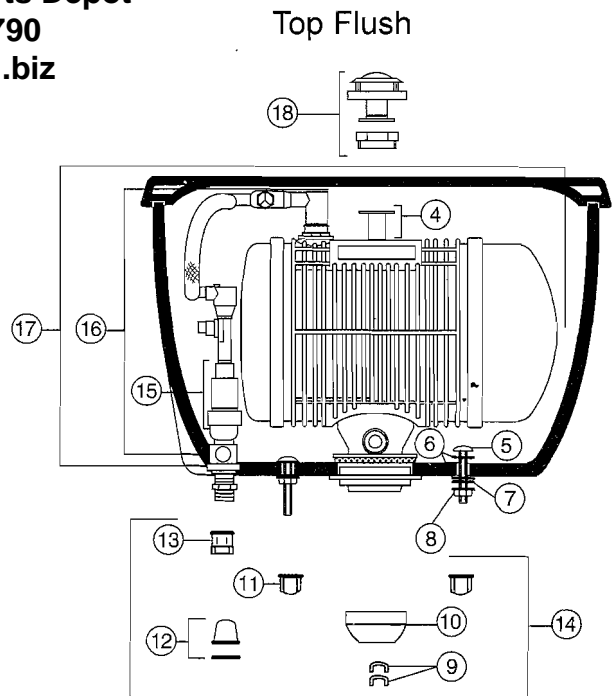

28-390, 28-395 (for combination 21-319, and for combinations prior to May 1999: 21-300, 21-302, 21-310, 21-311, 21-312, 21-317, 21-318)

Prefixes: See list price sheet

Suffixes: See list price sheet

ITEM NO.	PART NO.	DESCRIPTION	ELITE-FRONT FLUSH		TOP FLUSH
			28-390	28-390	28-390
1	99-564	LEFT HAND CHROME PLATED TANK LEVER ASSEMBLY	1		
	99-564-RH	RIGHT HAND CHROME PLATED TANK LEVER ASSEMBLY	Optional		
	H9-564	LEFT HAND POL BRASS TANK LEVER ASSEMBLY	Optional		
	H9-564-RH	RIGHT HAND POL BRASS TANK LEVER ASSEMBLY	Optional		
2	99-407	ACTIVATOR ROD MOUNTING KIT (INCLUDES 2 CAPS & 4 SCREWS)	1		
3	99-566	LEFT HAND ACTIVATOR ROD	1		
	99-568	RIGHT HAND ACTIVATOR ROD	Optional		
4	99-403	CARTRIDGE ASSEMBLY	1	1	
5	99-599	BRASS TANK BOLT	2	2	
6	99-580	RUBBER WASHER	4	4	
7	99-576	METAL WASHER (5/16")	2	2	
8	99-589	HEX NUT	2	2	
9	99-579	CHANNEL PAD	1	1	
10	99-584	BEVEL WASHER	1	1	
11	99-577	PLASTIC WING NUT	2	2	
12	99-287	PLASTIC BOLT CAP & WASHER ASSEMBLY (FOR BOWL)	2	2	
13	99-399	COUPLING NUT FOR BALLCOCK	1	1	
14	99-538	UNIT BAG (WHITE)	1	1	
15	99-405	PRESSURE REGULATOR	1	1	
16	99-406	SUPPLY ASSEMBLY (SERIAL #s C-111000 & AFTER) *(INCLUDES 99-405)	1	1	
17	99-401	FLUSHOMETER TANK ASSEMBLY (CONSISTS OF VESSEL WITH 99-403 & 99-406 WITH 99-405)	1	1	
18	99-402	PUSHBUTTON ASSEMBLY			1

* For serial numbers before C-111000 use 99-404 supply assembly

Plumbing Parts Depot
610-495-8790
www.ppd1.biz

See the Index for a Description of Prefixes & Suffixes