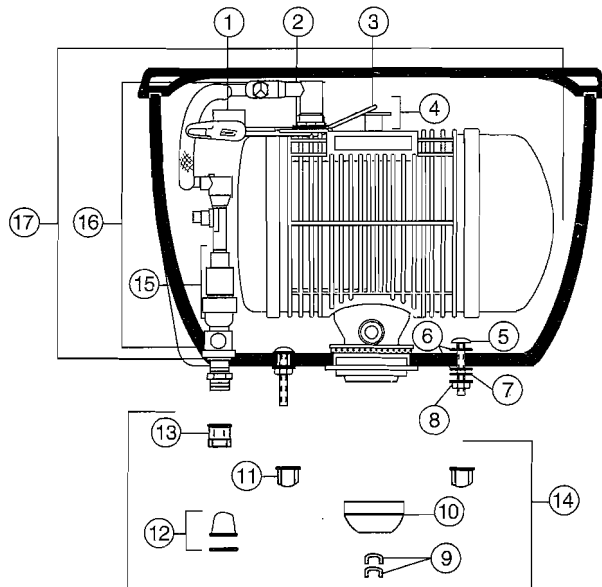

28-390, 28-395 (for combination 21-319, and for combinations prior to May 1999: 21-300, 21-302, 21-310, 21-311, 21-312, 21-317, 21-318)

Prefixes: See list price sheet

Suffixes: See list price sheet

ITEM NO.	PART NO.	DESCRIPTION	ELITE-FRONT FLUSH		TOP FLUSH
			28-390	28-390	28-390
1	99-564	LEFT HAND CHROME PLATED TANK LEVER ASSEMBLY	1		
	99-564-RH	RIGHT HAND CHROME PLATED TANK LEVER ASSEMBLY	Optional		
	H9-564	LEFT HAND POL BRASS TANK LEVER ASSEMBLY	Optional		
	H9-564-RH	RIGHT HAND POL BRASS TANK LEVER ASSEMBLY	Optional		
2	99-407	ACTIVATOR ROD MOUNTING KIT (INCLUDES 2 CAPS & 4 SCREWS)	1		
3	99-566	LEFT HAND ACTIVATOR ROD	1		
	99-568	RIGHT HAND ACTIVATOR ROD	Optional		
4	99-403	CARTRIDGE ASSEMBLY	1	1	
5	99-599	BRASS TANK BOLT	2	2	
6	99-580	RUBBER WASHER	4	4	
7	99-576	METAL WASHER (5/16")	2	2	
8	99-589	HEX NUT	2	2	
9	99-579	CHANNEL PAD	1	1	
10	99-584	BEVEL WASHER	1	1	
11	99-577	PLASTIC WING NUT	2	2	
12	99-287	PLASTIC BOLT CAP & WASHER ASSEMBLY (FOR BOWL)	2	2	
13	99-399	COUPLING NUT FOR BALLCOCK	1	1	
14	99-538	UNIT BAG (WHITE)	1	1	
15	99-405	PRESSURE REGULATOR	1	1	
16	99-406	SUPPLY ASSEMBLY (SERIAL #s C-111000 & AFTER) *(INCLUDES 99-405)	1	1	
17	99-401	FLUSHOMETER TANK ASSEMBLY (CONSISTS OF VESSEL WITH 99-403 & 99-406 WITH 99-405)	1	1	
18	99-402	PUSHBUTTON ASSEMBLY			1

* For serial numbers before C-111000 use 99-404 supply assembly

Plumbing Parts Depot
610-495-8790
www.ppd1.biz

See the Index for a Description of Prefixes & Suffixes