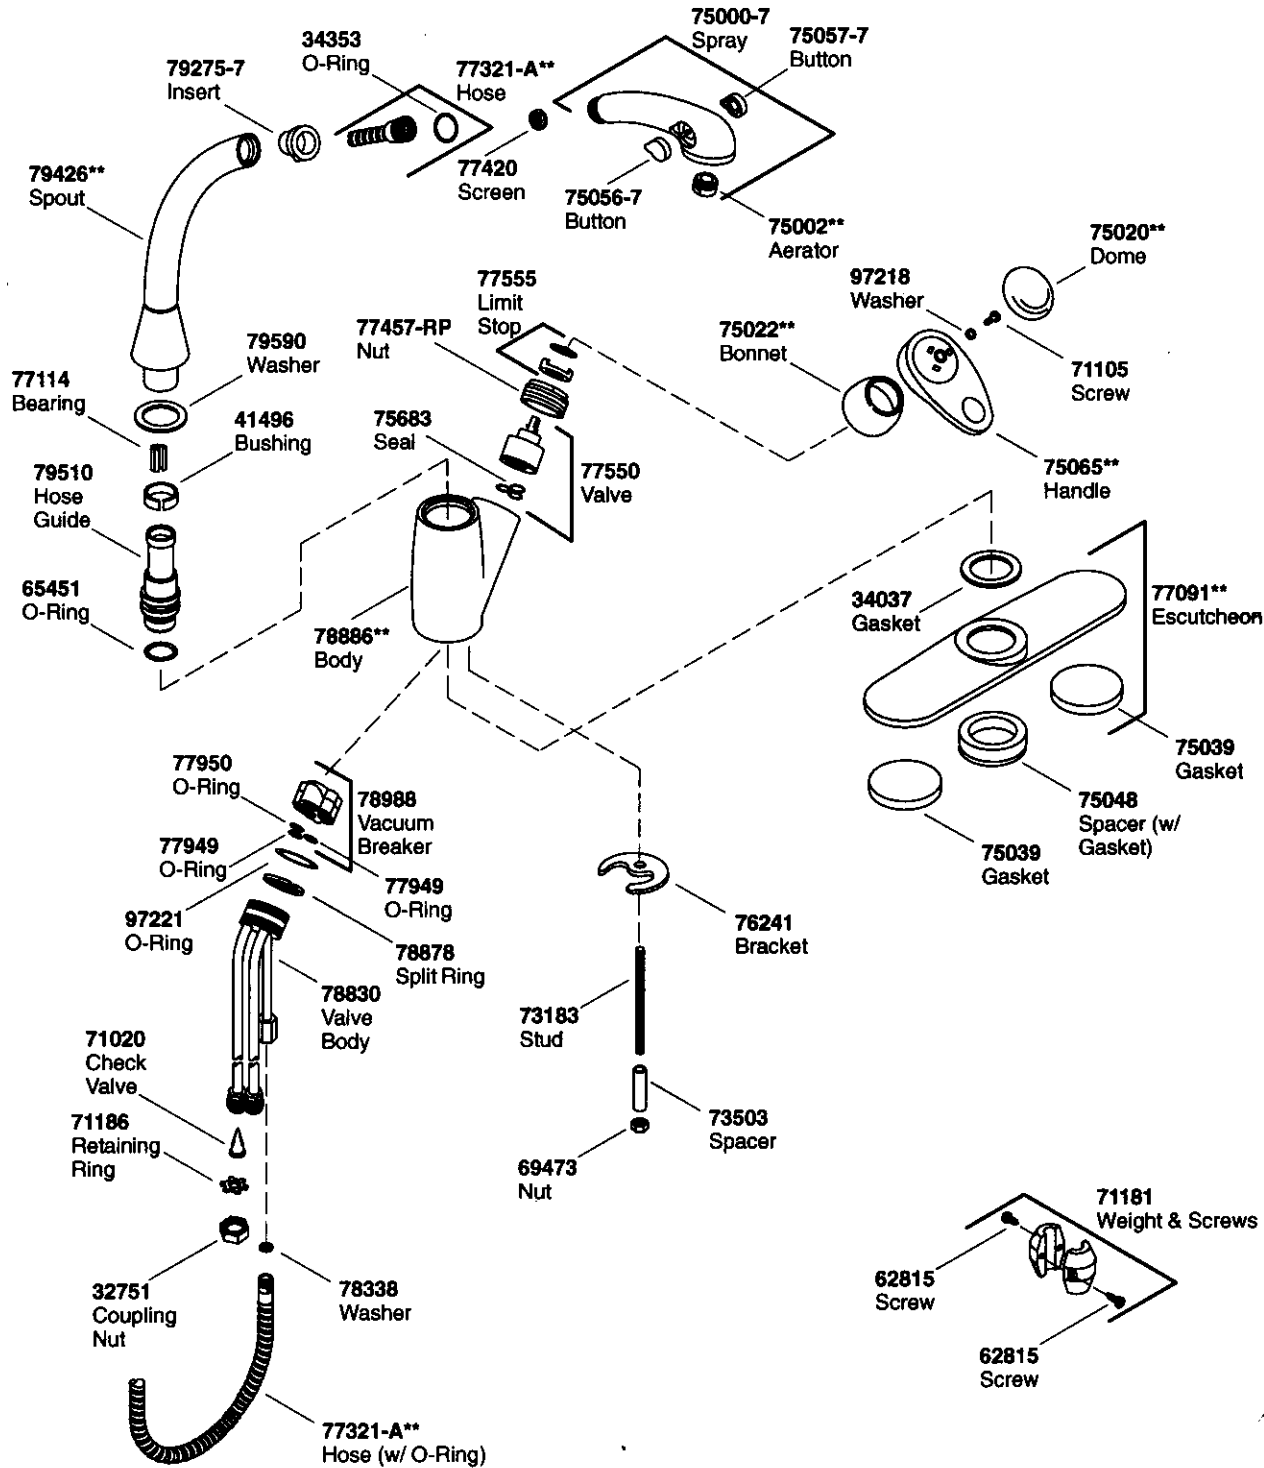

K#
K-6340-BP-**-AA

Plumbing Parts Depot
610-495-8790 www.ppd1.biz

**Finish/color code must be specified when ordering.