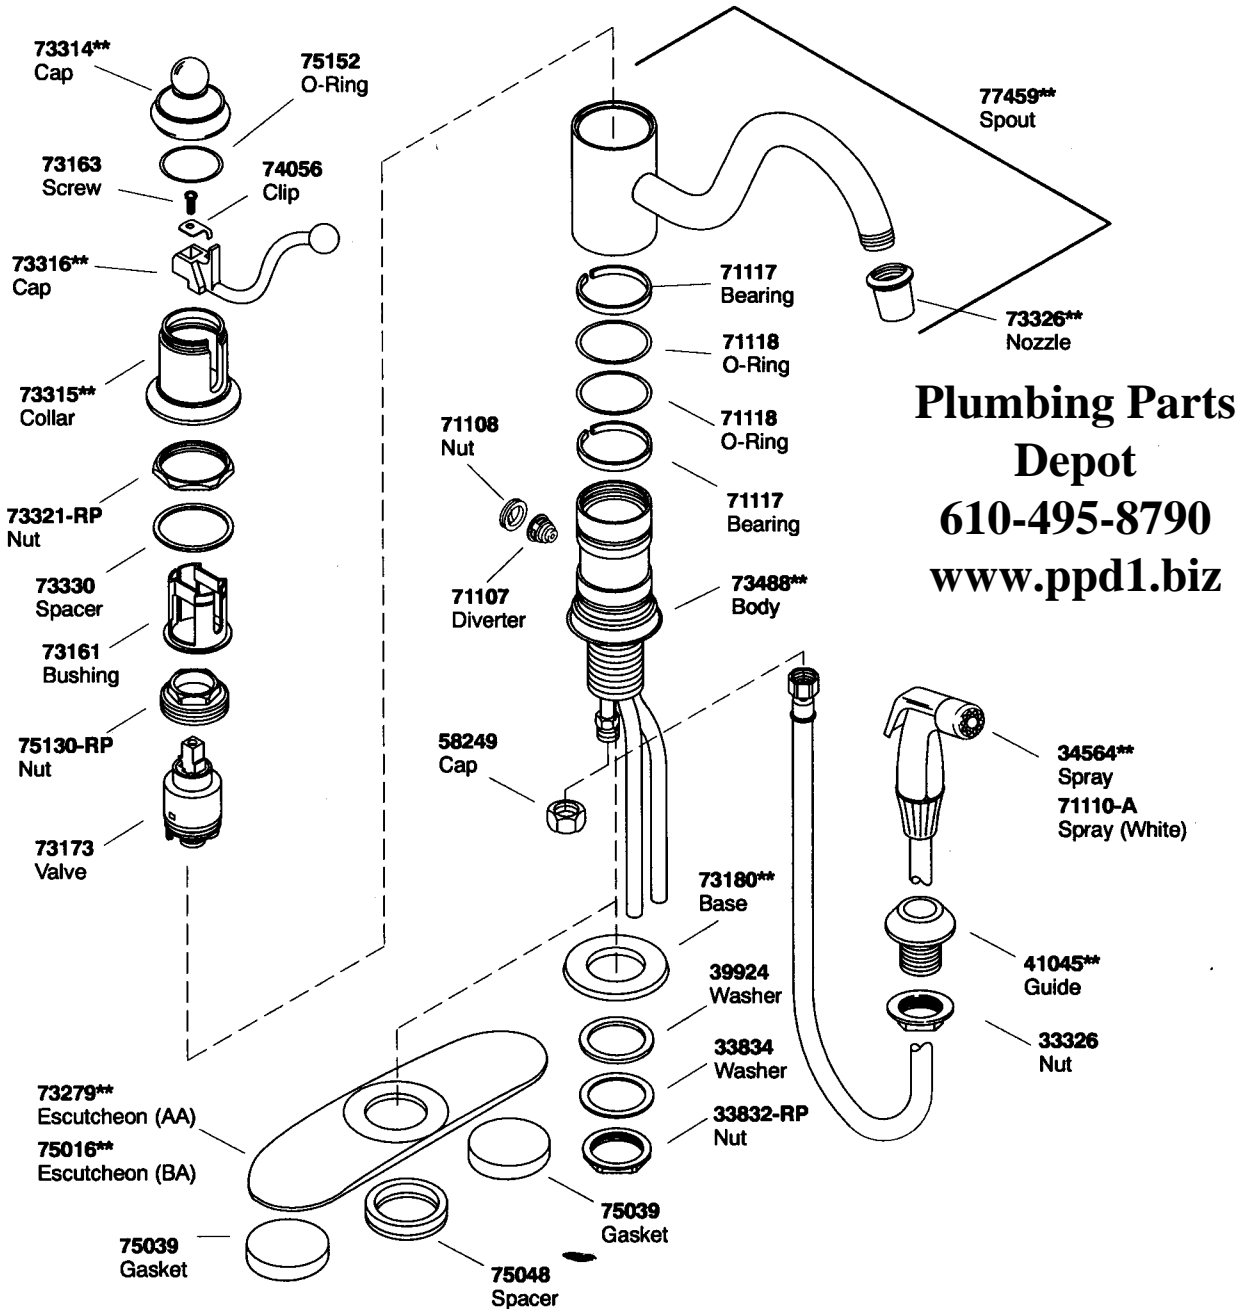

****Finish/color code must be specified when ordering.**

KOHLER® SERVICE PARTS

ANTIQUE™
SINK FAUCETS

SERVICE PARTS

ITEM	PART NO.	DESCRIPTION
1		Available in Service Kit Only
2	21254**	Handle
3	51679	O-Ring
4	21256	Steeve
5	21251	Washer
6	21259	Nut
7	21258**	End Cap
8	52407	Screw
9	50283	Setscrew
10	57024**	Handle (Less Insert)
11	52569**	Ceramic Cap
12	50281**	Handle (Hot)
	50282**	Handle (Cold)
13		Available in Service Kit Only
14		Available in Service Kit Only
15	52578**	Bonnet Nut
16	34353	O-Ring
17	52568	Ceramic Bell
18	58669	Stem
19	58654	Escutcheon
20	40479**	Bonnet
21	58534**	Escutcheon
22	30431	Valve (Counterclockwise Close)
	30430	Valve (Clockwise Close)
23	32060	Washer
24	50903	Nut
25	32751	Nut
26	55048	Body Subassembly
27	52393	Diverter Assembly
28	74659	Escutcheon
29	21159	O-Ring
30		Available in Service Kit Only
31	36686**	Nozzle Assembly
32	71110-A	Spray and Hose Assembly (White)
33	41045**	Hose Guide
34	33326	Nut

SERVICE KITS

PART NO.	ITEM	QTY.	DESCRIPTION
74727-BC	1	1 ea.	Stem Extension Kit
	14	1 ea.	Screw
52722**			Extension
			Ceramic Cap Assembly
	8	1 ea.	Screw
57127**	11	1 ea.	Ceramic Cap
			Handle Kit
74728-BC	9	1 ea.	Setscrew
	10	1 ea.	Handle (Less Insert)
74788**			Stem Extension Kit
	13	1 ea.	Screw
	14	1 ea.	Stem Extension
	30	1 ea.	Spout Assembly
	31	1 ea.	Spout Assembly
			Nozzle Assembly

Plumbing Parts Depot
610-495-8790
www.ppd1.biz

KOHLER® SERVICE PARTS

ANTIQUE™ SINGLE-CONTROL KITCHEN FAUCETS

K#	Single-Control Kitchen Faucet	With Spray	With Escutcheon	Escutcheon Only
K-168-**-AA	X			
K-169-**-AA	X	X		
K-170-**-AA/BA	X		X	
K-171-**-AA/BA	X	X	X	
K-14511-**-AA				X