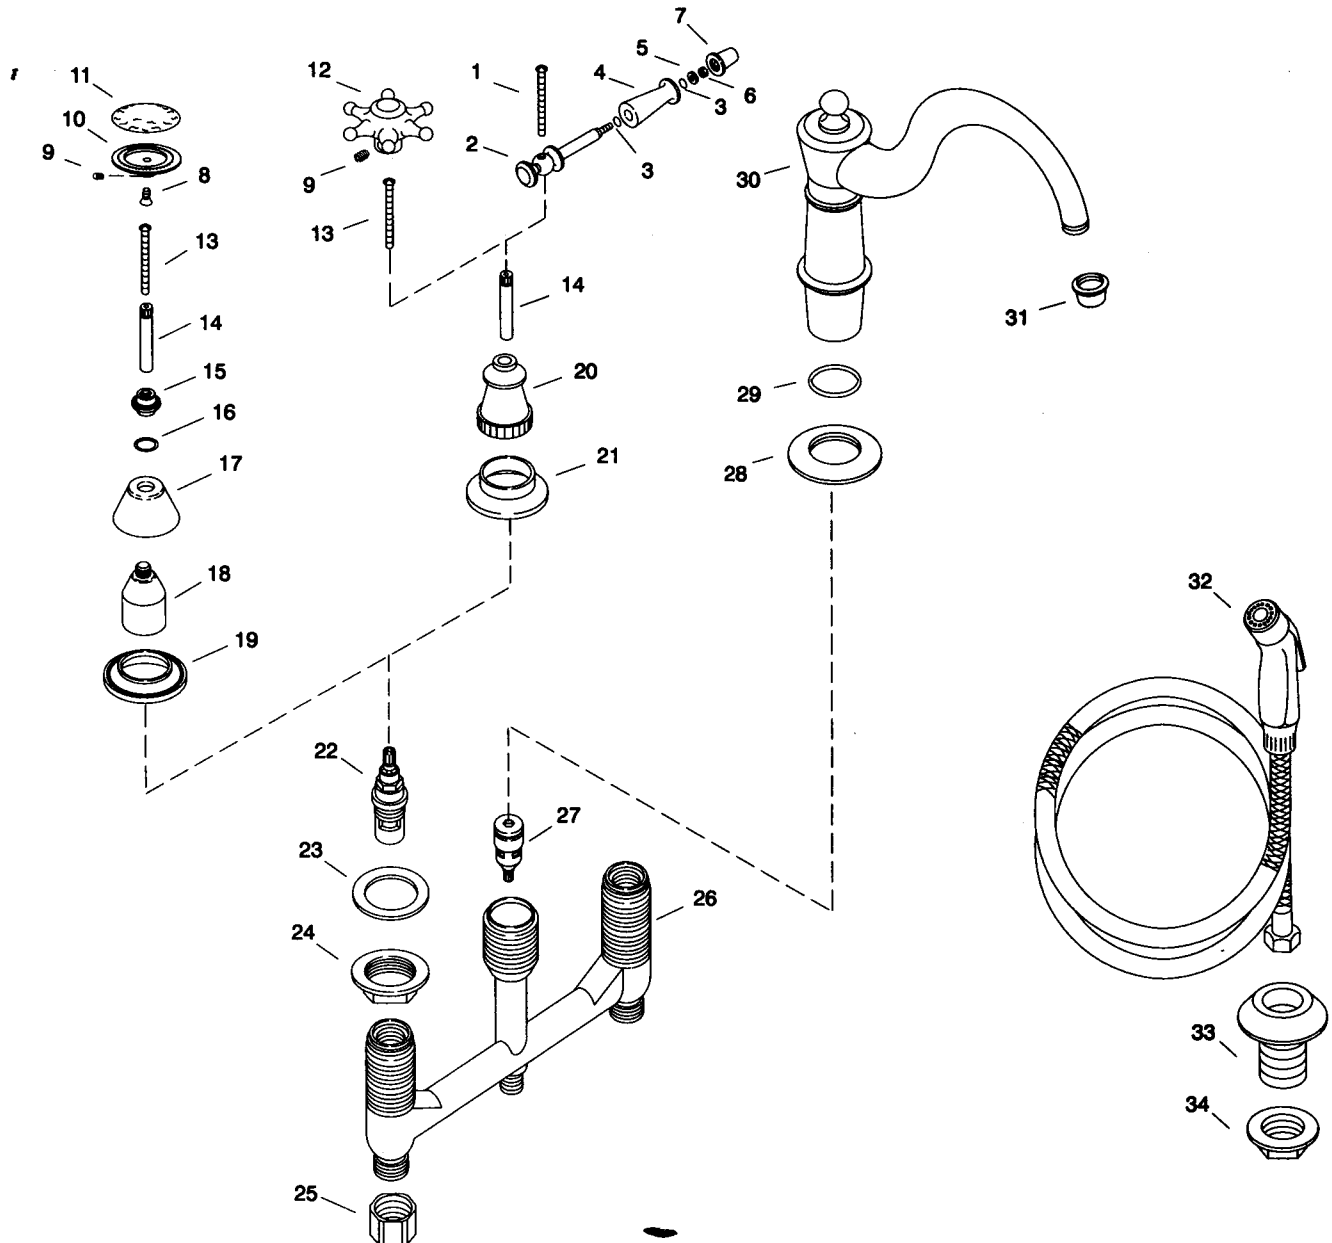

K#	Cross Handles	Lever Handles	Oval Handles
K-158-3-**-BA	X		
K-158-4-**-BA		X	
K-158-9B-**-BA			X

Oval Handle Trim	Ceramic	Garland Texture
K-253-**-AA	X	
K-258-**-AA		X

Plumbing Parts Depot
610-495-8790
www.ppd1.biz

****Finish/color code must be specified when ordering.**

KOHLER® SERVICE PARTS

ANTIQUE™
SINK FAUCETS

SERVICE PARTS

ITEM	PART NO.	DESCRIPTION
1		Available in Service Kit Only
2	21254**	Handle
3	51679	O-Ring
4	21256	Steeve
5	21251	Washer
6	21259	Nut
7	21258**	End Cap
8	52407	Screw
9	50283	Setscrew
10	57024**	Handle (Less Insert)
11	52569**	Ceramic Cap
12	50281**	Handle (Hot)
	50282**	Handle (Cold)
13		Available in Service Kit Only
14		Available in Service Kit Only
15	52578**	Bonnet Nut
16	34353	O-Ring
17	52568	Ceramic Bell
18	58669	Stem
19	58654	Escutcheon
20	40479**	Bonnet
21	58534**	Escutcheon
22	30431	Valve (Counterclockwise Close)
	30430	Valve (Clockwise Close)
23	32060	Washer
24	50903	Nut
25	32751	Nut
26	55048	Body Subassembly
27	52393	Diverter Assembly
28	74659	Escutcheon
29	21159	O-Ring
30		Available in Service Kit Only
31	36686**	Nozzle Assembly
32	71110-A	Spray and Hose Assembly (White)
33	41045**	Hose Guide
34	33326	Nut

SERVICE KITS

PART NO.	ITEM	QTY.	DESCRIPTION
74727-BC	1	1 ea.	Stem Extension Kit
	14	1 ea.	Screw
52722**			Extension
			Ceramic Cap Assembly
	8	1 ea.	Screw
57127**	11	1 ea.	Ceramic Cap
			Handle Kit
74728-BC	9	1 ea.	Setscrew
	10	1 ea.	Handle (Less Insert)
74788**			Stem Extension Kit
	13	1 ea.	Screw
	14	1 ea.	Stem Extension
	30	1 ea.	Spout Assembly
	31	1 ea.	Spout Assembly
			Nozzle Assembly

Plumbing Parts Depot
610-495-8790
www.ppd1.biz

KOHLER® SERVICE PARTS

ANTIQUE™ SINGLE-CONTROL KITCHEN FAUCETS

K#	Single-Control Kitchen Faucet	With Spray	With Escutcheon	Escutcheon Only
K-168-**-AA	X			
K-169-**-AA	X	X		
K-170-**-AA/BA	X		X	
K-171-**-AA/BA	X	X	X	
K-14511-**-AA				X