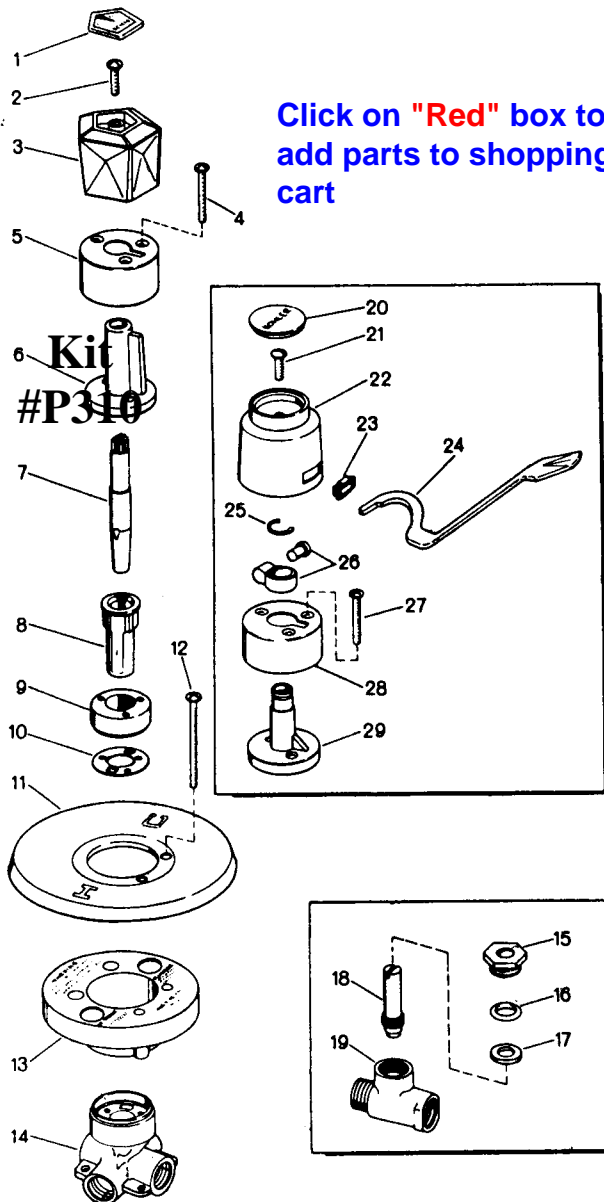

**CENTURA BATH AND SHOWER
BUILT-IN MIXING VALVE**

Click on "Red" box to add parts to shopping cart

K-6872-73 Bath and Shower Fitting
K-6874-75 Shower Fitting
For K-6876-77 Bath Fitting
K-6878-79 Single Control Valve Only

ITEM NO.	PART NO.	DESCRIPTION
1	42163	Plug Button S/A
2	42121	Screw
3	42118	Handle
4	42140	Screw
5	42111	Cam Bearing Cover
6	42113	Cam Bearing
7	42172	Cam
8	42170	Sleeve
9	42173	Cartridge S/A
10	42174	Gasket
11	42188	Escutcheon
12	42139	Screw
13	42137	Plaster Guard
14	42116	Body
15	32749	Packing Nut
16	34117	O-Ring
17	32748	Washer
18	34556	Stem
19	41459	Body
20	42164	Plug Button S/A
21	42121	Screw
22	42187	Knob (Includes #23)
23	42158	Grommet
24	42107	Lever
25	42151	Snap Ring
26	42175	Lever Collar S/A
27	42140	Screw
28	42111	Cam Bearing Cover
29	42112	Cam Bearing

42178 Replacement Kit

41458 Stop S/A

NOTE:
For Items 4 thru 10, specify 42176 Valve Assembly.
For Items 20 thru 29, specify 42169 Lever Control Conversion Kit.
For Items 7 thru 10 and 25 thru 29 specify 42186 Valve Assembly for Lever Control.

* Replacement Kit for Sleeve only is 42179.

ORDER BY PART NUMBER, NOT ITEM NUMBER.