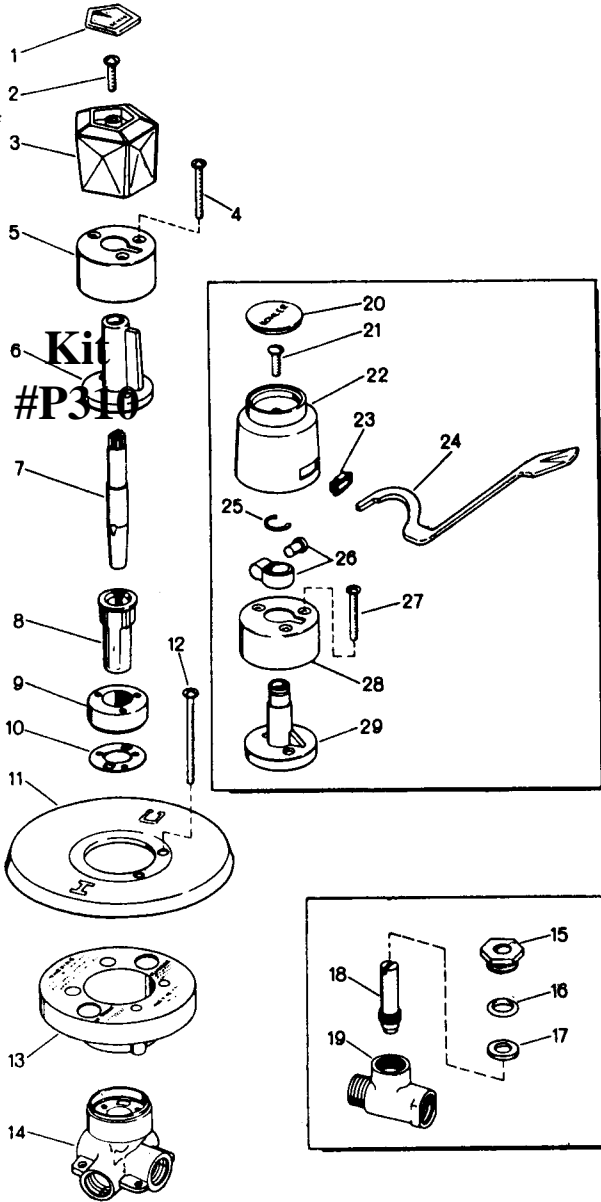

**CENTURA BATH AND SHOWER  
BUILT-IN MIXING VALVE**

K-6872-73 Bath and Shower Fitting  
K-6874-75 Shower Fitting  
For K-6876-77 Bath Fitting  
K-6878-79 Single Control Valve Only

ITEM NO.	PART NO.	DESCRIPTION
1	42163	Plug Button S/A
2	42121	Screw
3	42118	Handle
4	42140	Screw
5	42111	Cam Bearing Cover
6	42113	Cam Bearing
7	42172	Cam
8	42170	Sleeve
9	42173	Cartridge S/A
10	42174	Gasket
11	42188	Escutcheon
12	42139	Screw
13	42137	Plaster Guard
14	42116	Body
15	32749	Packing Nut
16	34117	O-Ring
17	32748	Washer
18	34556	Stem
19	41459	Body
20	42164	Plug Button S/A
21	42121	Screw
22	42187	Knob (Includes #23)
23	42158	Grommet
24	42107	Lever
25	42151	Snap Ring
26	42175	Lever Collar S/A
27	42140	Screw
28	42111	Cam Bearing Cover
29	42112	Cam Bearing

42178  
Replacement Kit

41458  
Stop S/A

**NOTE:**

For Items 4 thru 10, specify 42176 Valve Assembly.  
For Items 20 thru 29, specify 42169 Lever Control Conversion Kit.  
For Items 7 thru 10 and 25 thru 29 specify 42186 Valve Assembly for Lever Control.

\* Replacement Kit for Sleeve only is 42179.

ORDER BY PART NUMBER, NOT ITEM NUMBER.