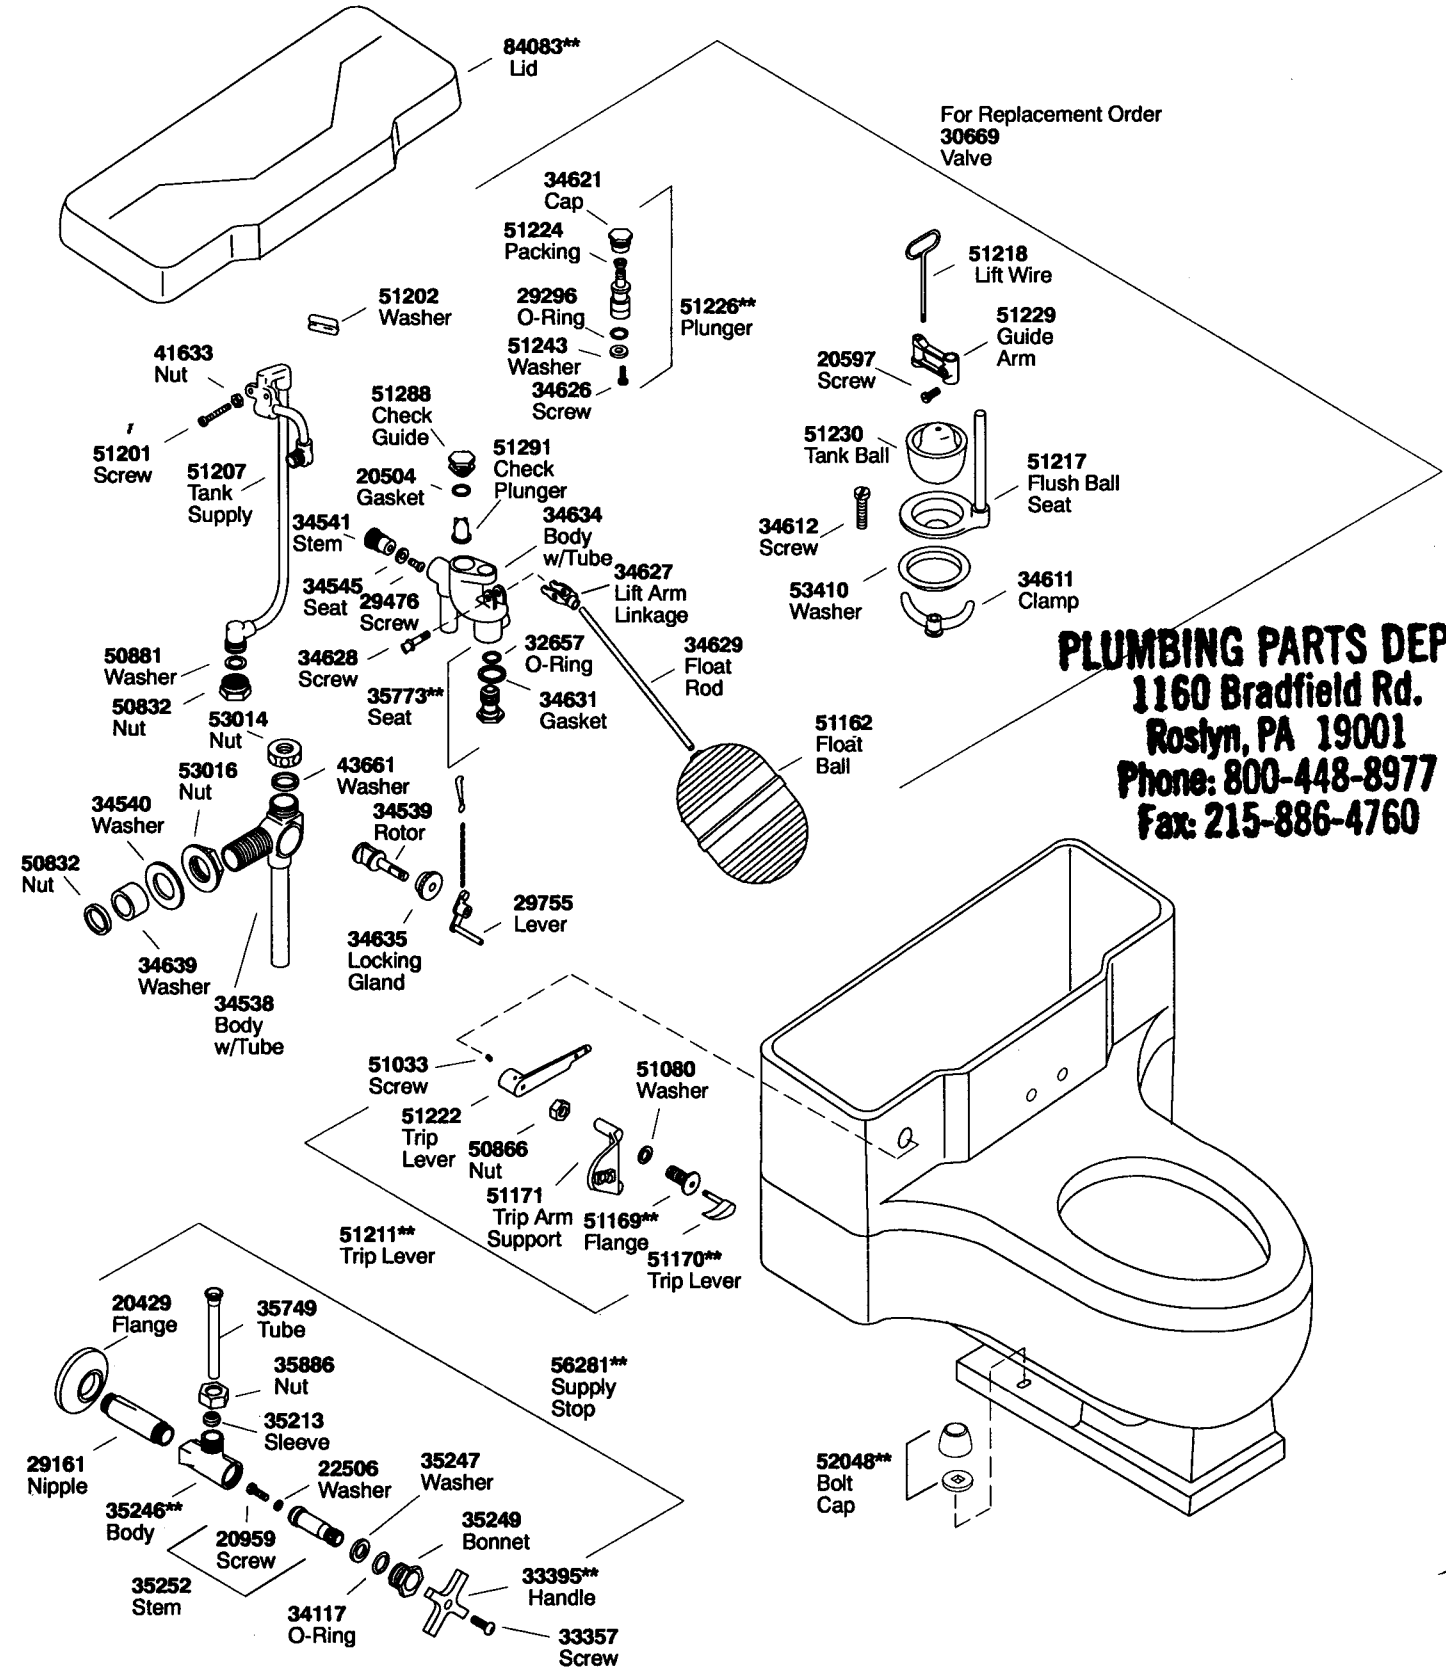

K#	Bowl
K-3390-EBA	Elongated

PLUMBING PARTS DEPOT
1160 Bradfield Rd.
Roslyn, PA 19001
Phone: 800-448-8977
Fax: 215-886-4760

**Finish/color code must be specified when ordering.

K#	Bowl
K-3390-EBA	Elongated

**Finish/color code must be specified when ordering.