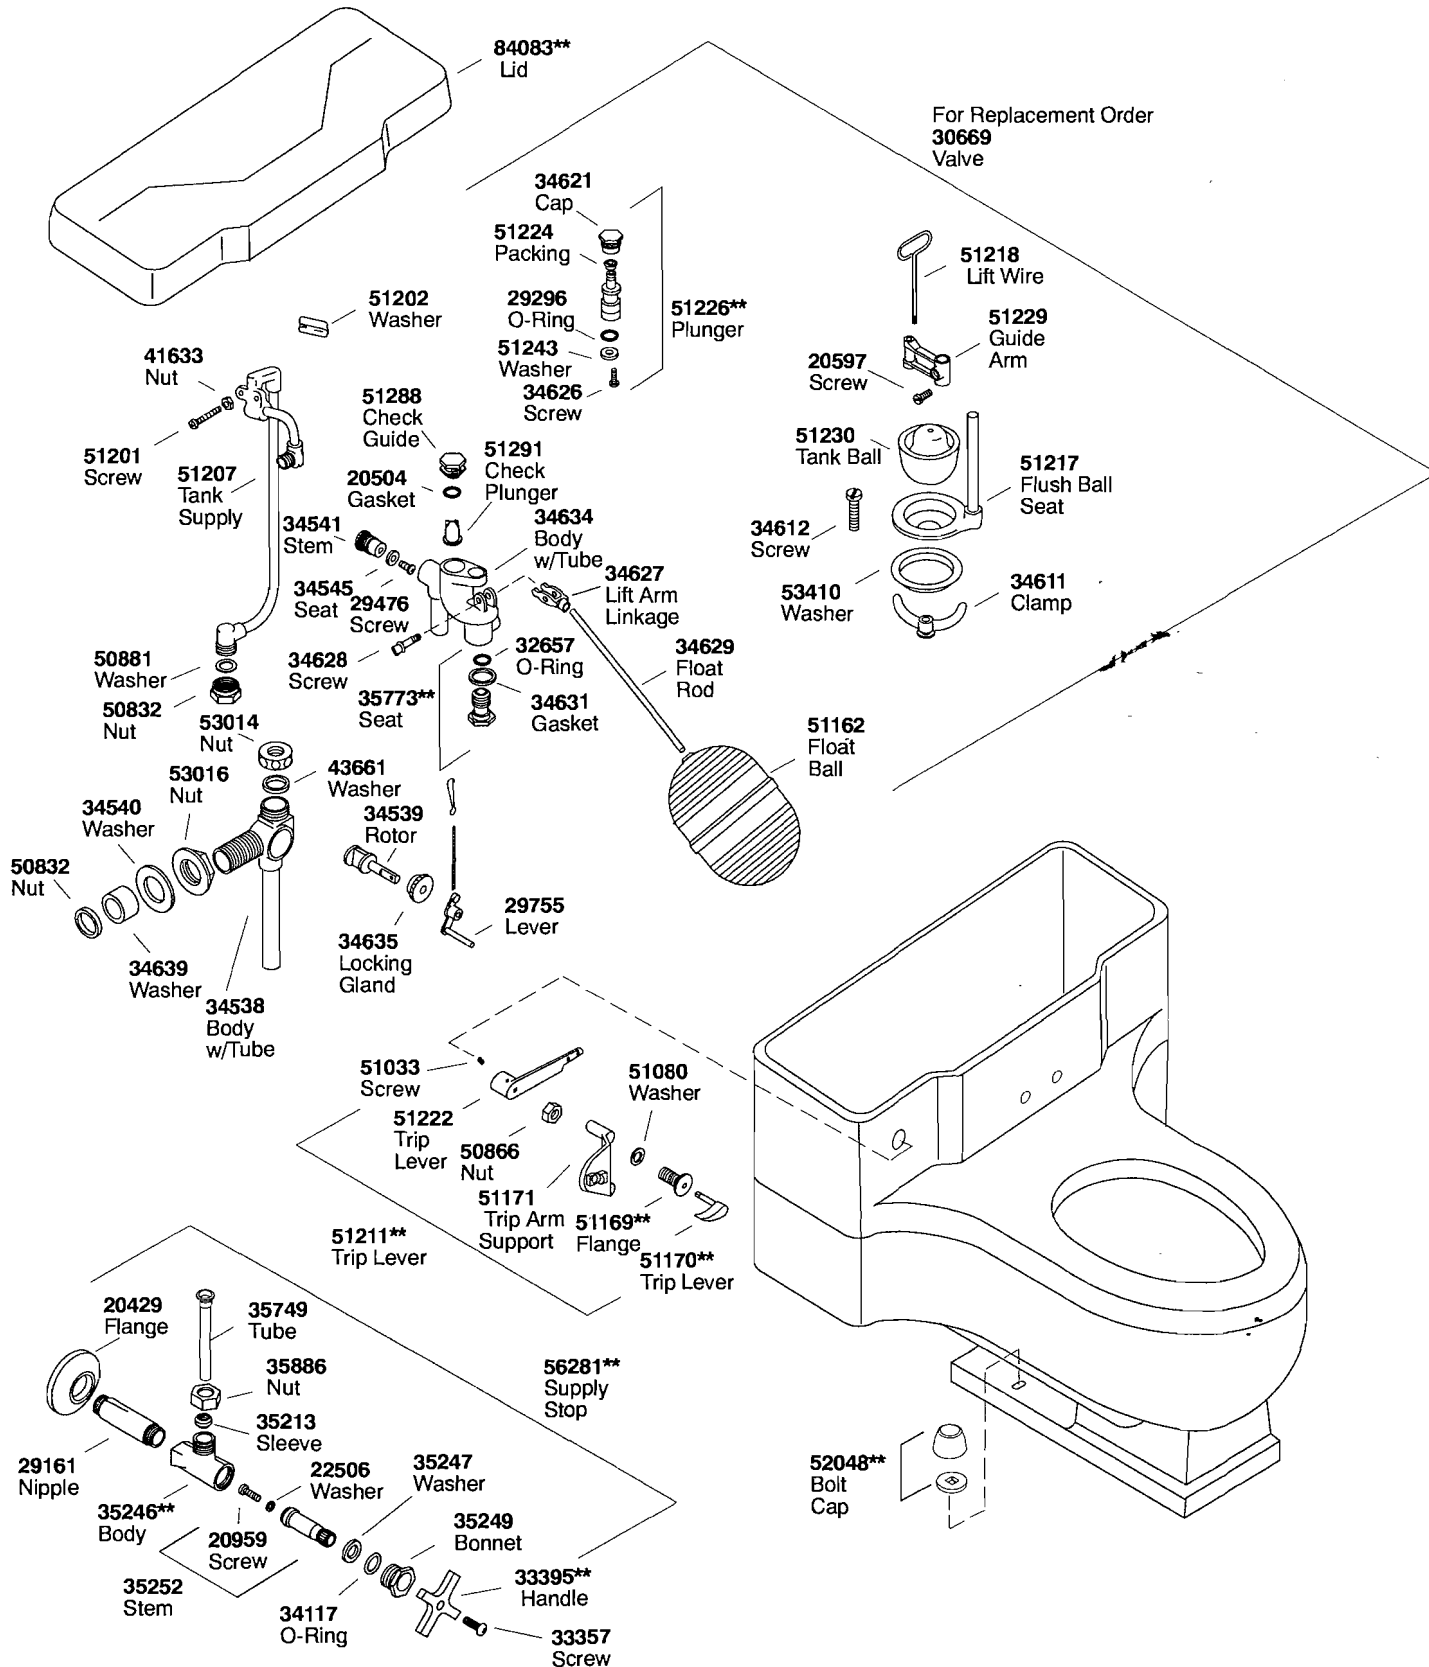

K#	Bowl
K-3390-EBA	Elongated

**Finish/color code must be specified when ordering.