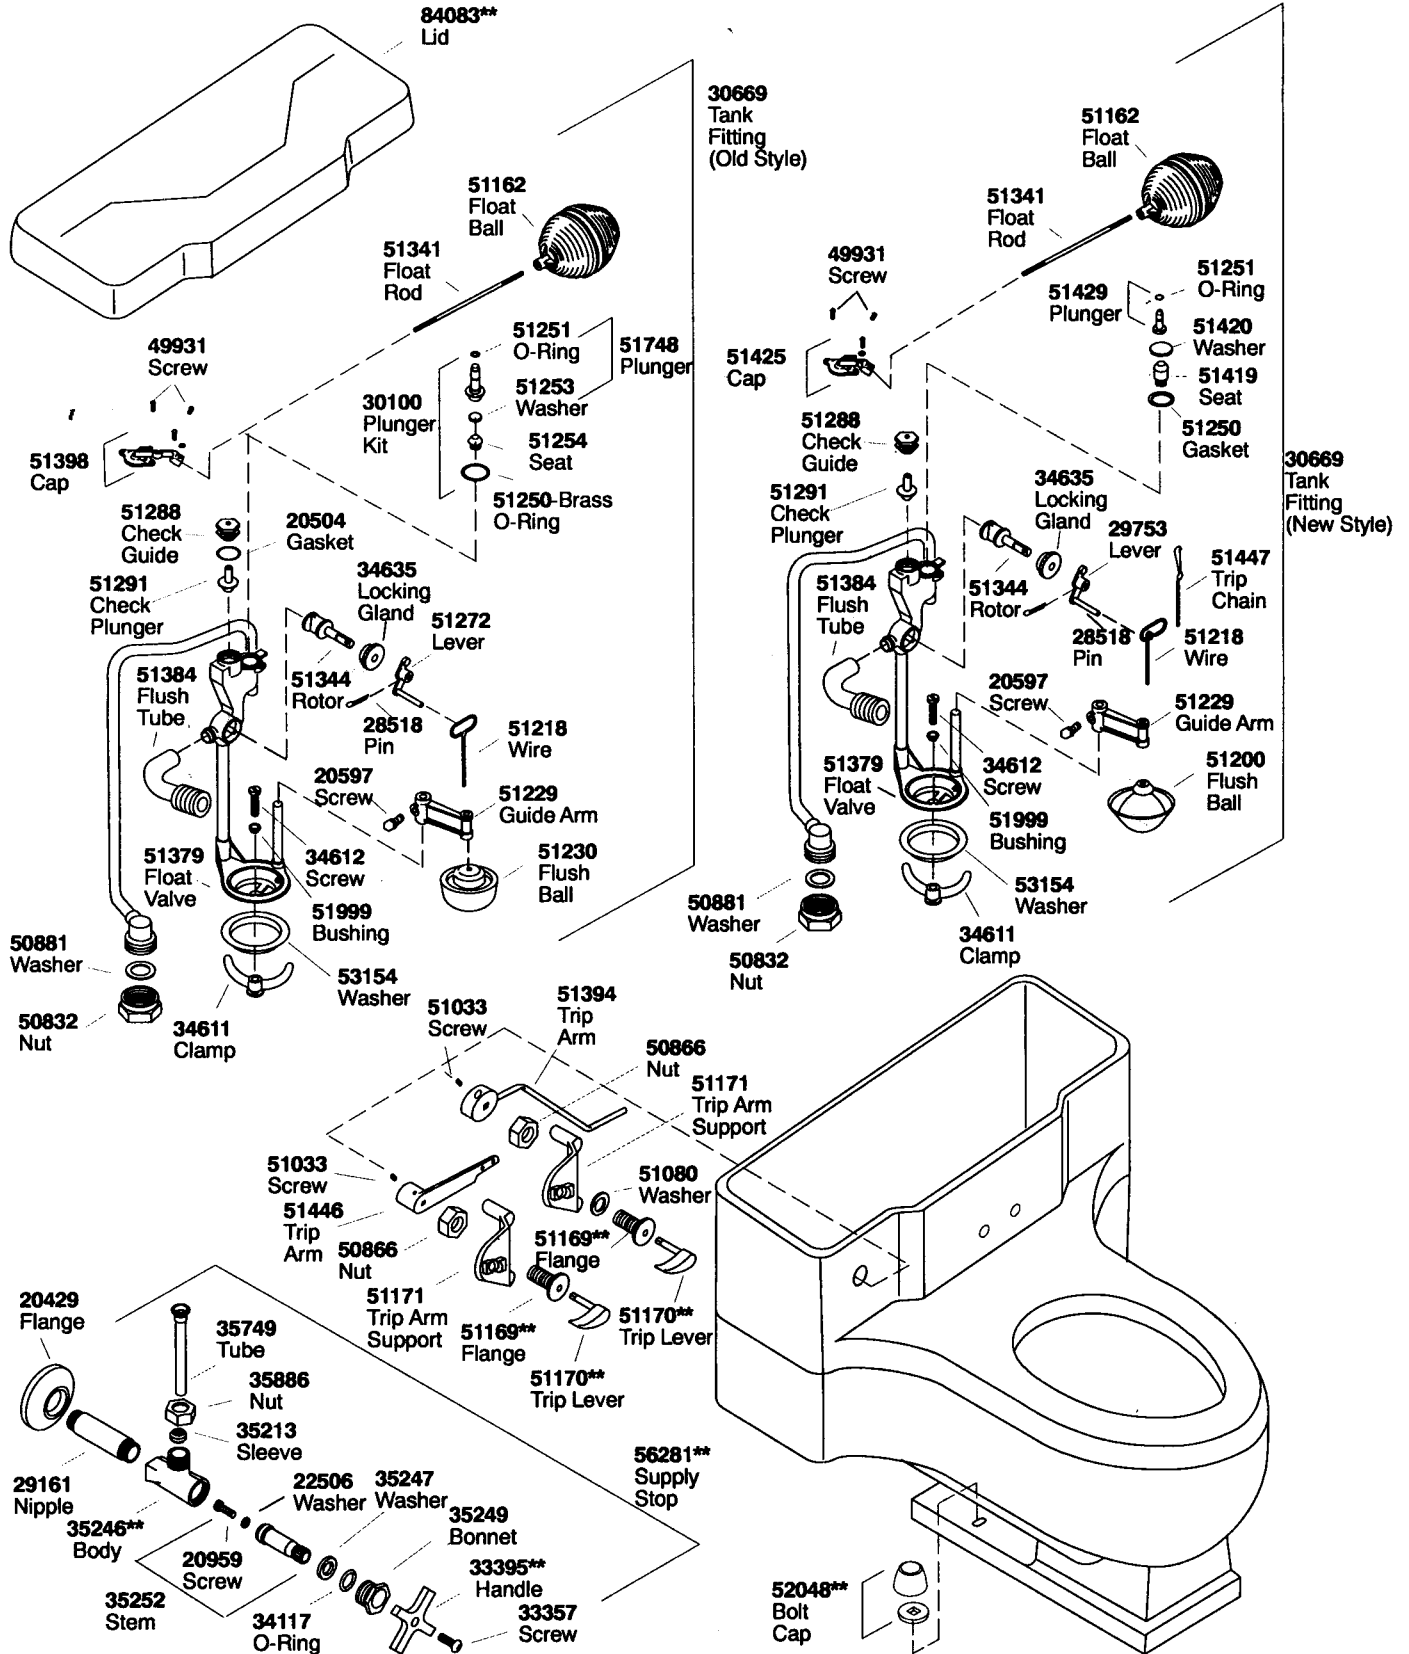

K#	Bowl
K-3390-EBA	Elongated

PLUMBING PARTS DEPOT
1160 Bradfield Rd.
Roslyn, PA 19001
Phone: 800-448-8977
Fax: 215-886-4760

**Finish/color code must be specified when ordering.

K#	Bowl
K-3390-EBA	Elongated

**Finish/color code must be specified when ordering.