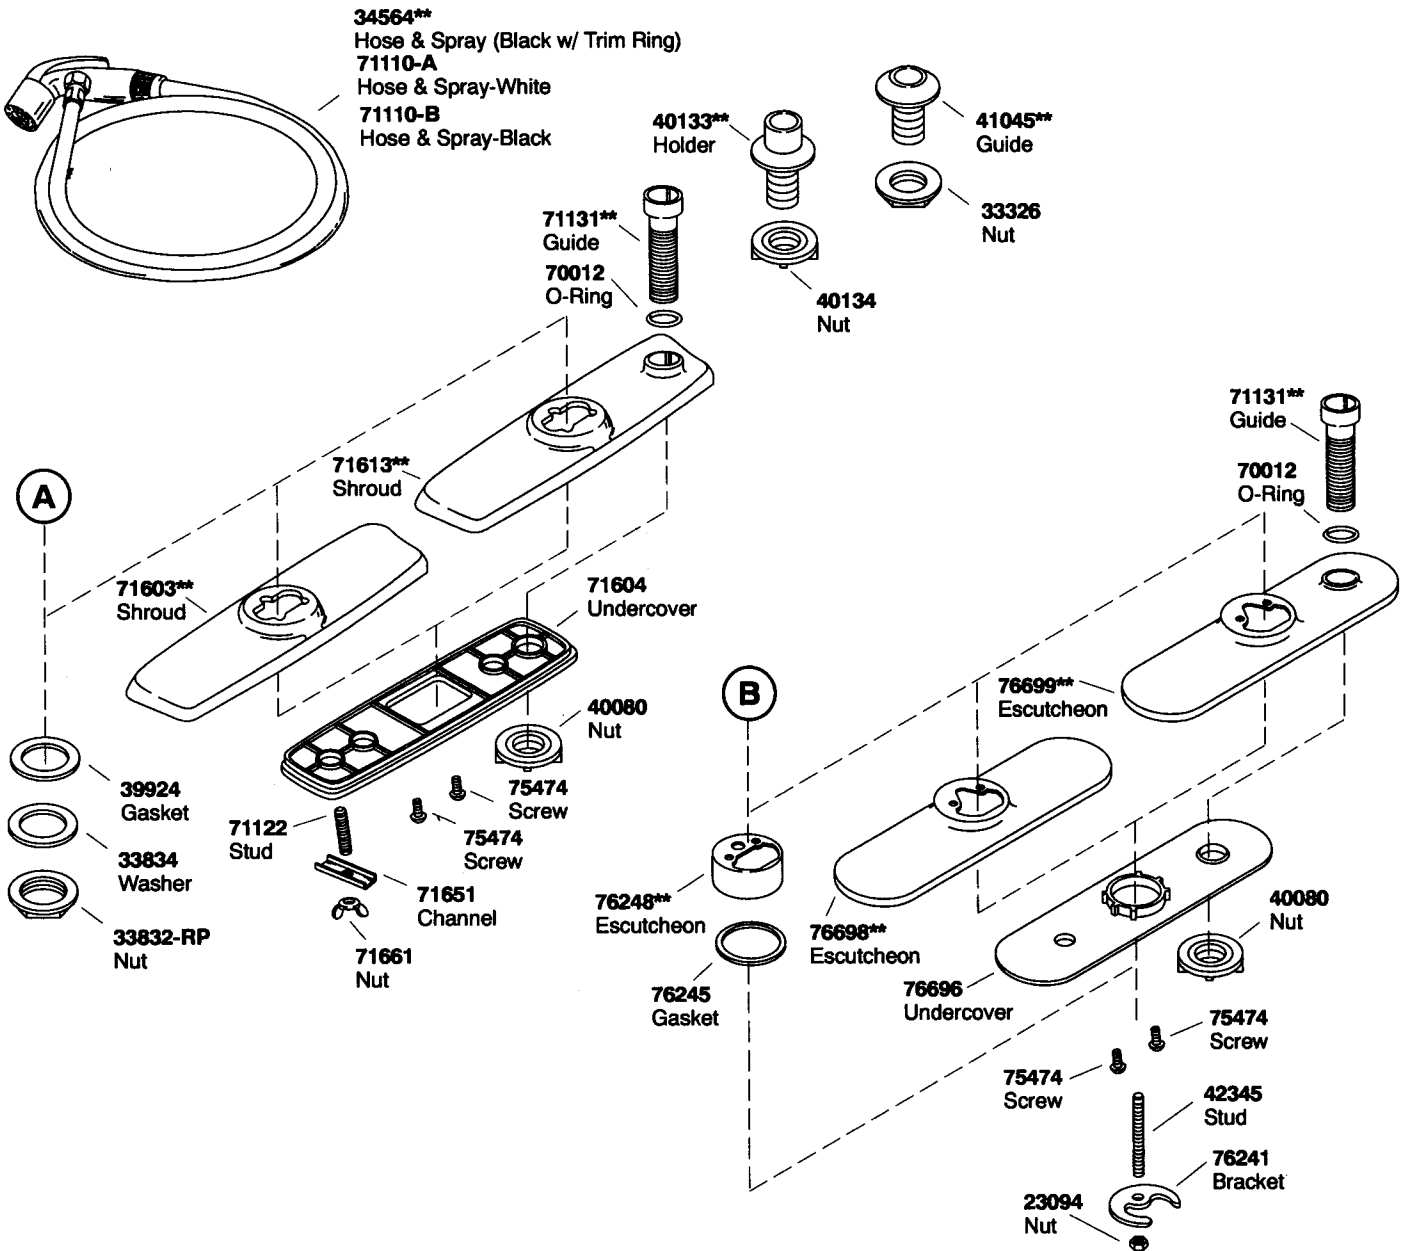

Plumbing Parts Depot  
610-495-8790  
www.ppd1.biz

\*\* Variation and/or finish/color code may be required when ordering.

Plumbing Parts Depot

610-495-8790

www.ppd1.biz

\*\* Variation and/or finish/color code may be required when ordering.