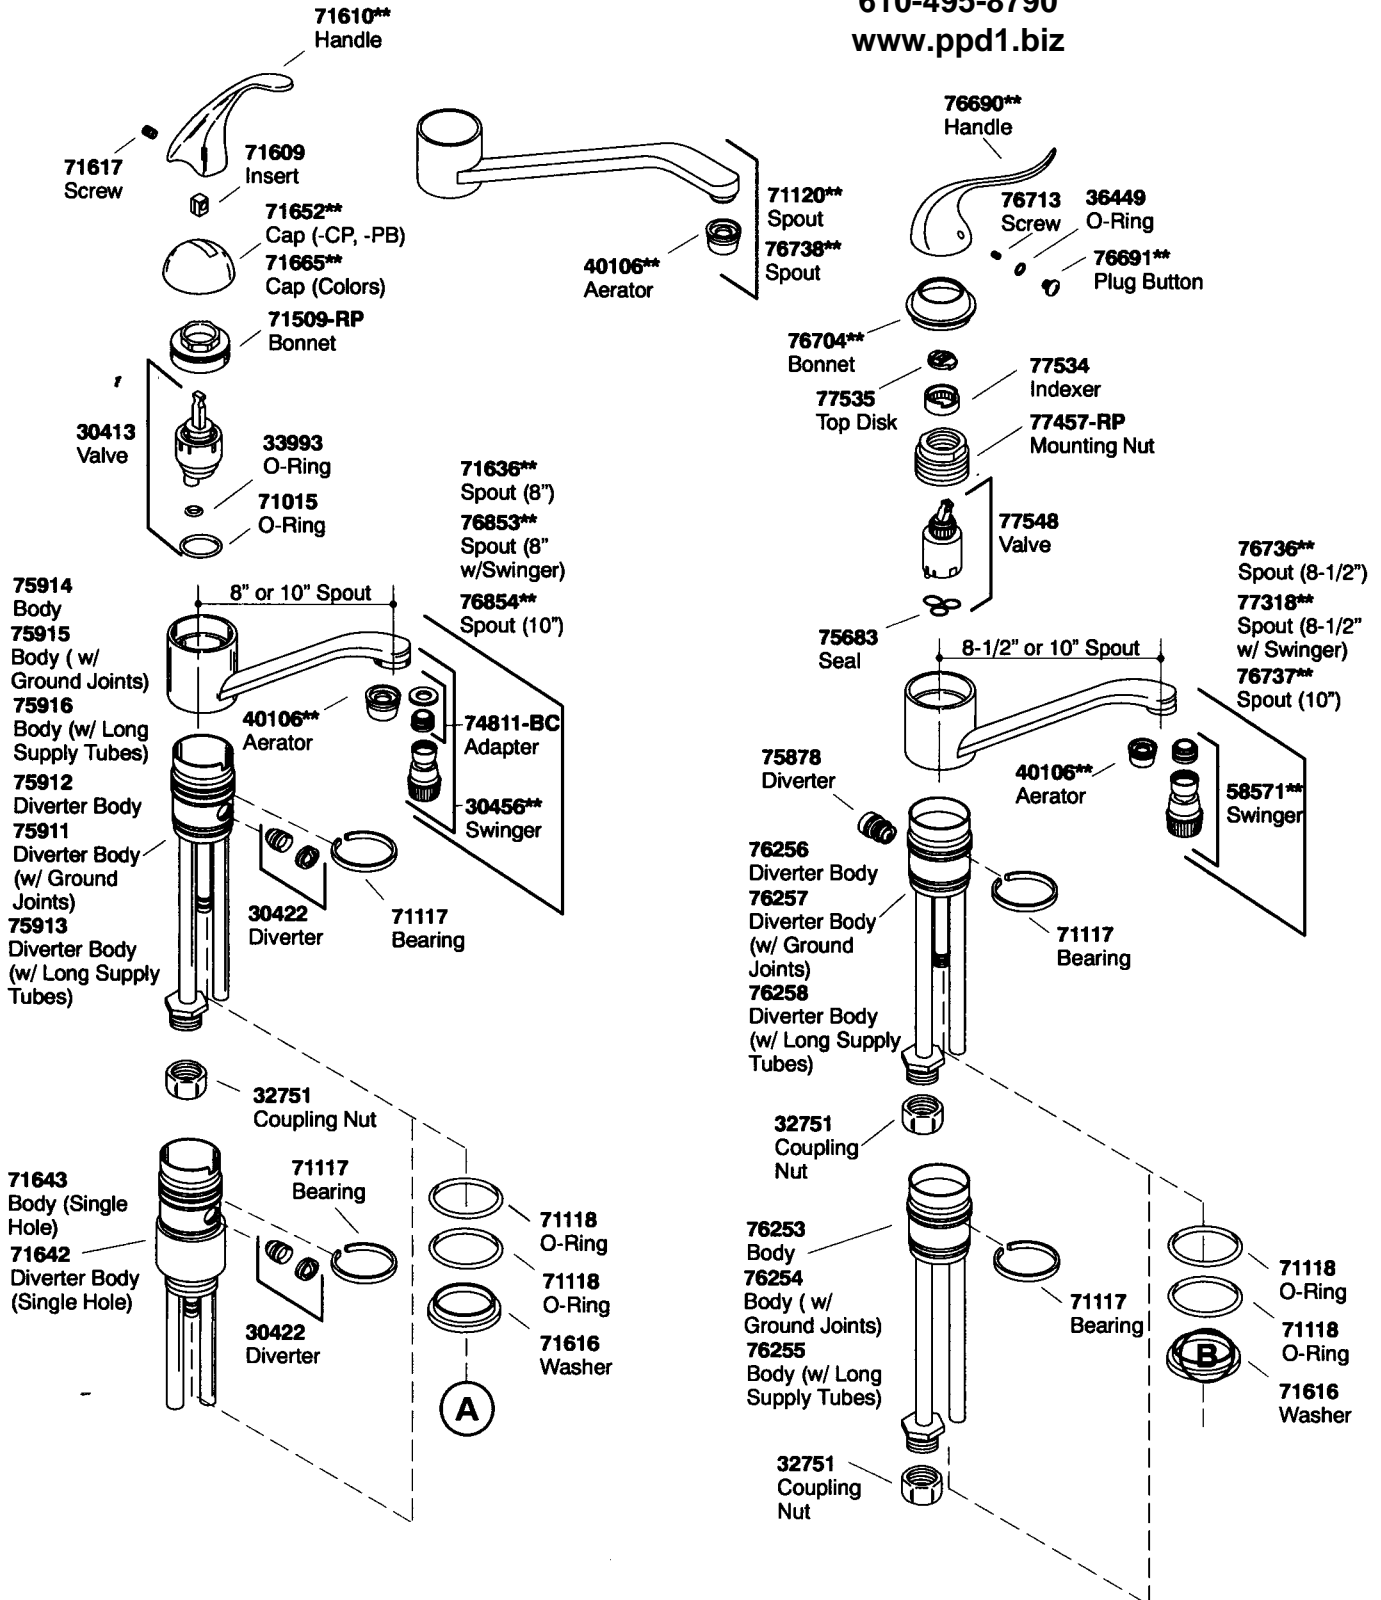

Plumbing Parts Depot  
610-495-8790  
www.ppd1.biz

\*\* Variation and/or finish/color code may be required when ordering.

Plumbing Parts Depot

610-495-8790

www.ppd1.biz

\*\* Variation and/or finish/color code may be required when ordering.