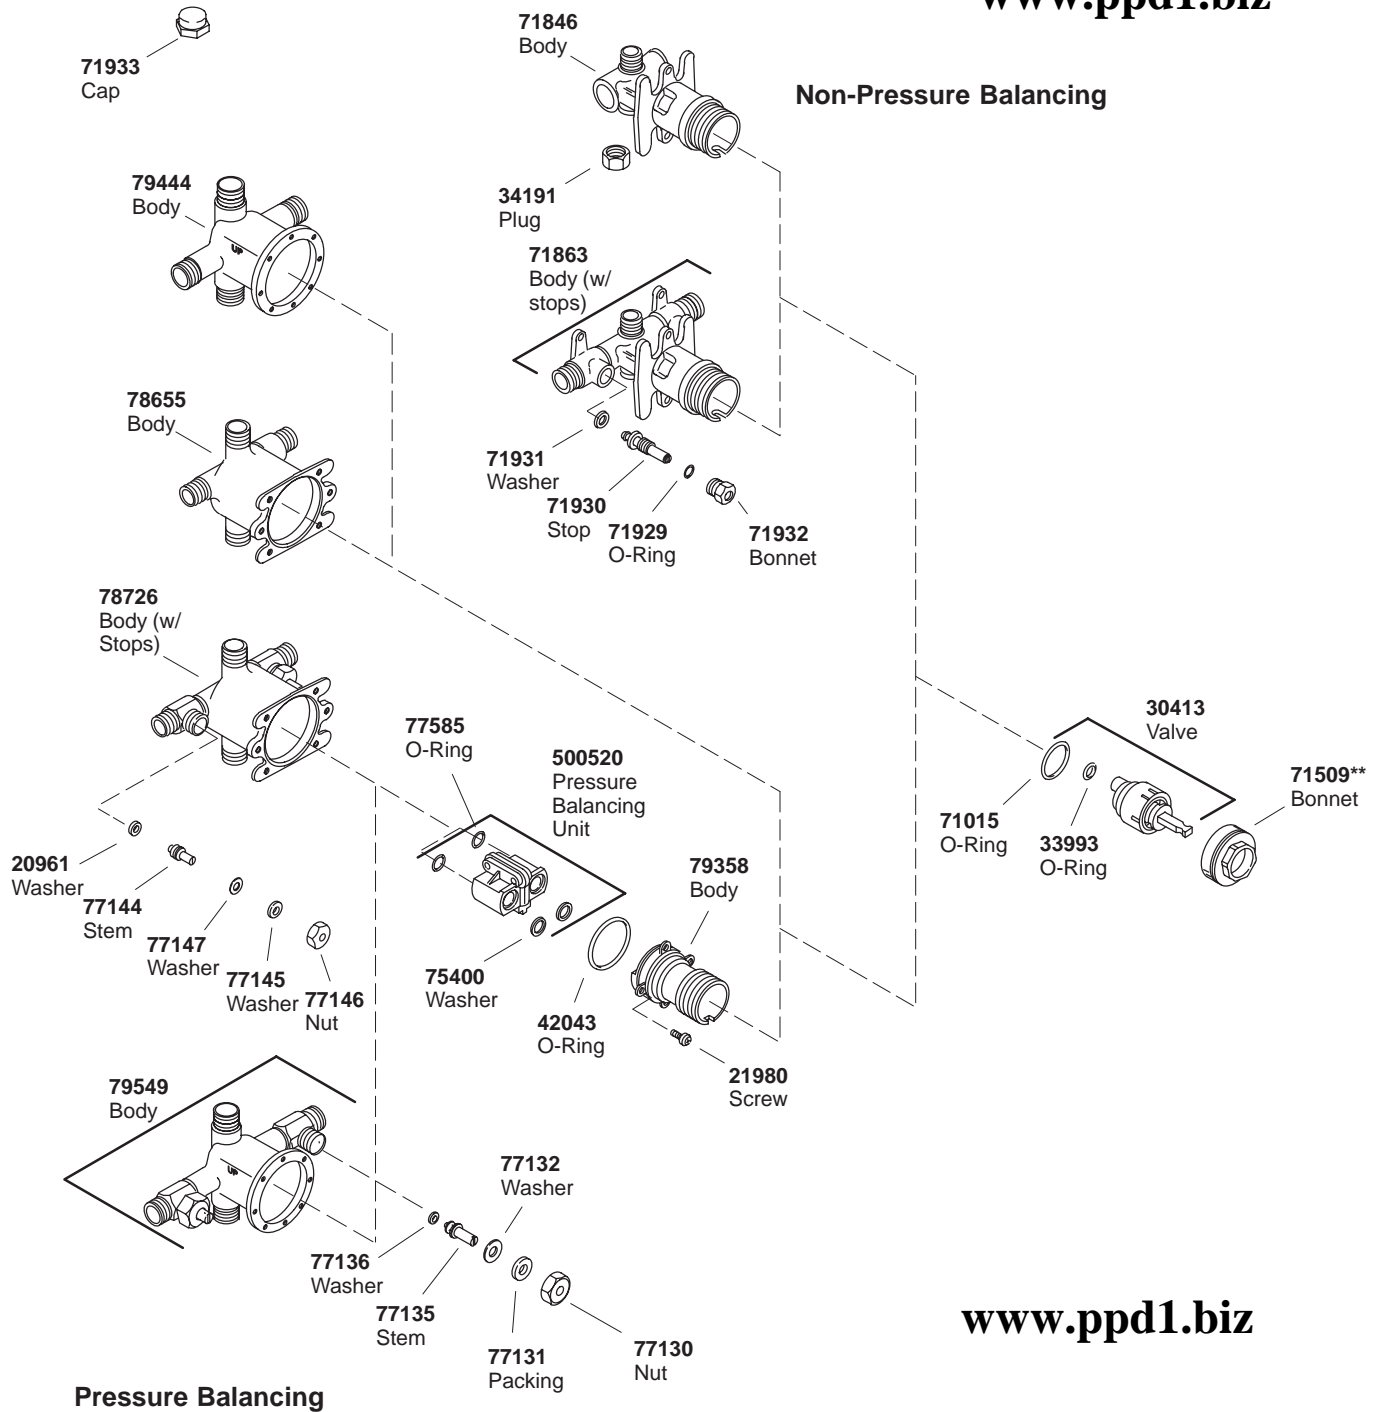

More Valves on next page

Plumbing Parts Depot

610-495-8790

www.ppd1.biz

www.ppd1.biz

**Finish/color code must be specified when ordering.

Plumbing Parts Depot

610-495-8790

www.ppd1.biz

Kit 77886 comes with the Flat Collar (77249).
Older bath and shower faucets still use the
Flat Collar (77249).
Newer bath and shower faucets use the
Flange Collar (79478).
The Flange Collar can be bought separately,
or reused if Kit (77886) is purchased.

****Finish/color code must be specified when ordering.**