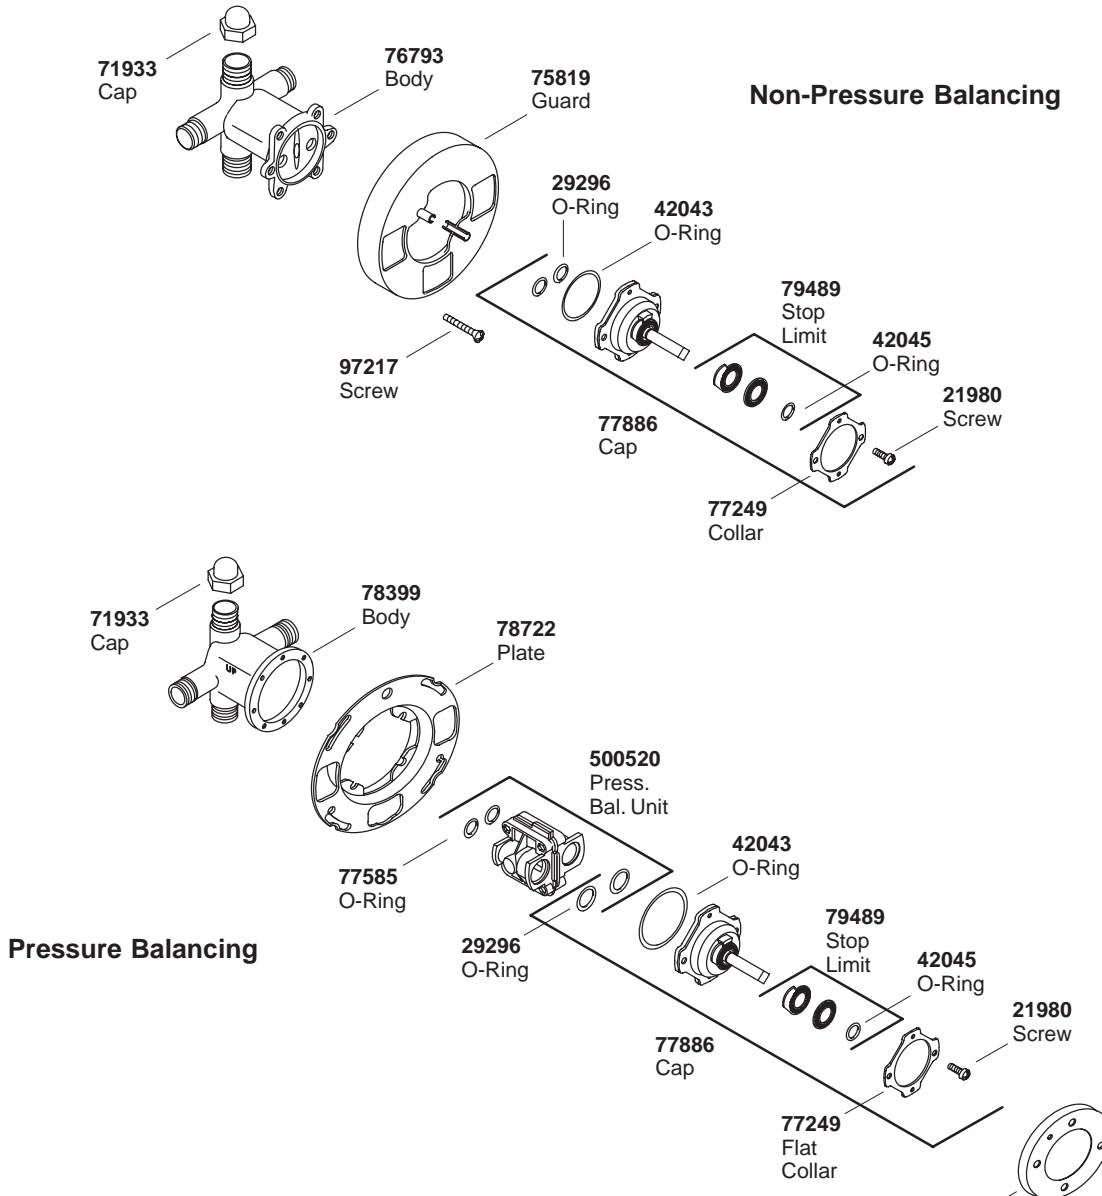

More Valves on next page

Plumbing Parts Depot

610-495-8790

www.ppd1.biz

www.ppd1.biz

**Finish/color code must be specified when ordering.

Plumbing Parts Depot

610-495-8790

www.ppd1.biz

Kit 77886 comes with the Flat Collar (77249).
Older bath and shower faucets still use the
Flat Collar (77249).
Newer bath and shower faucets use the
Flange Collar (79478).
The Flange Collar can be bought separately,
or reused if Kit (77886) is purchased.

****Finish/color code must be specified when ordering.**