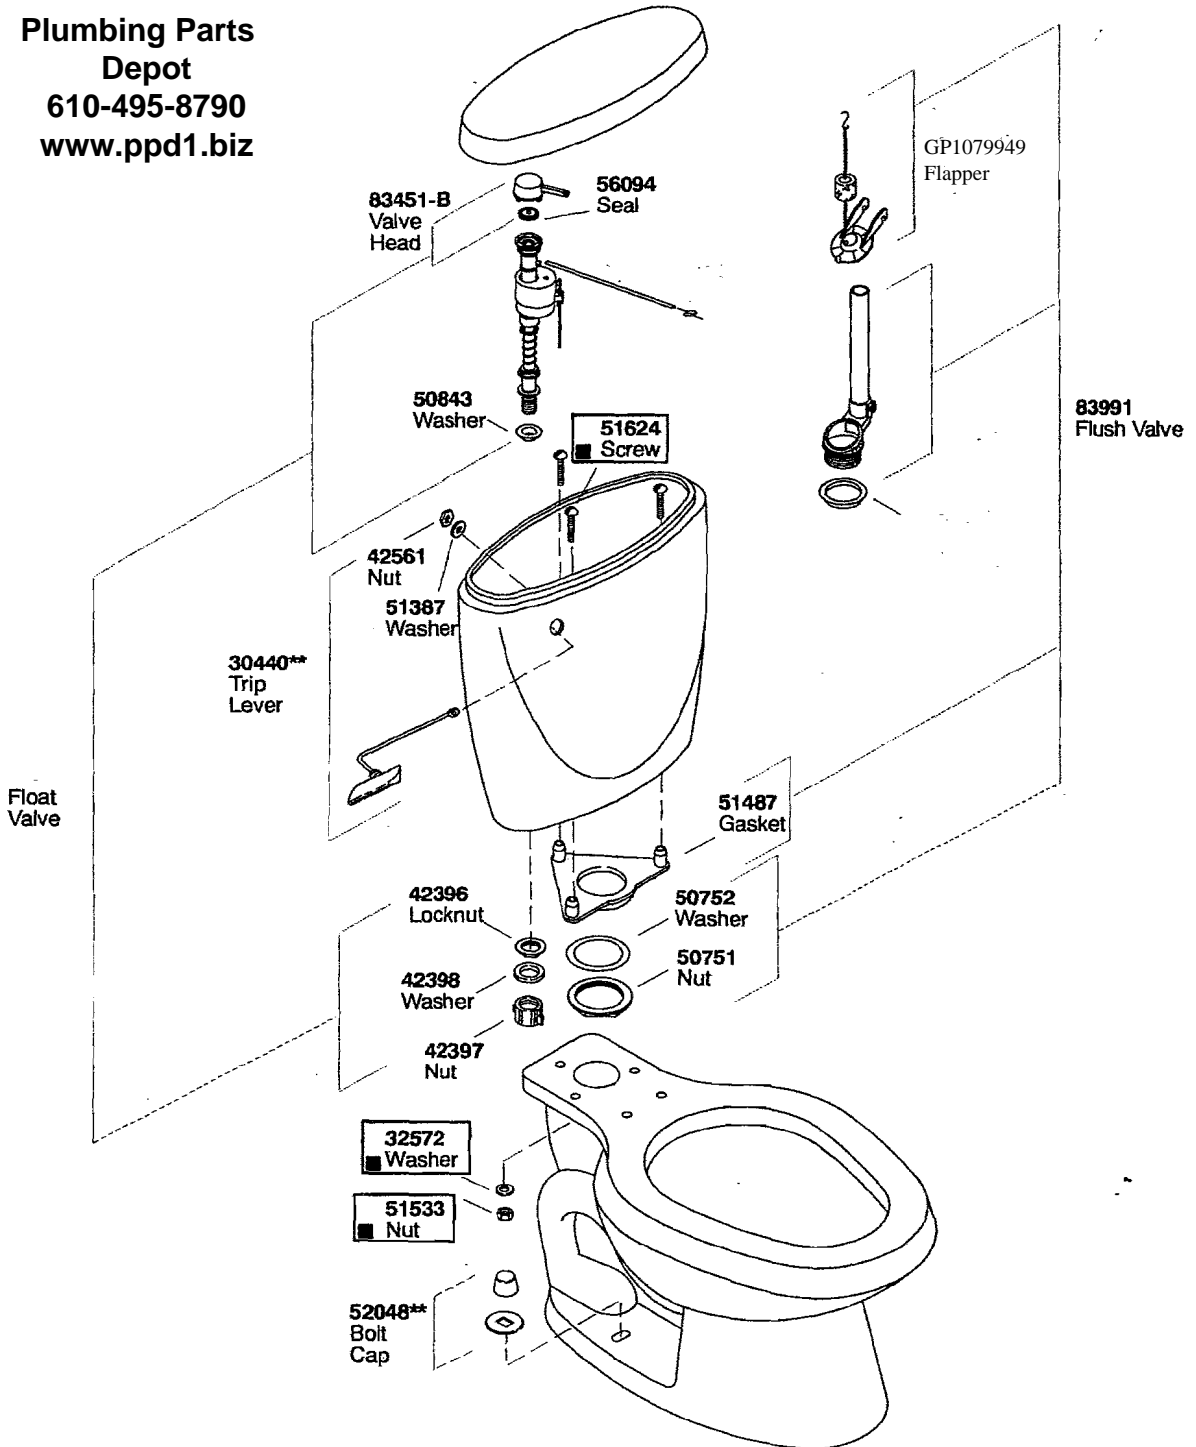

K#	Bowl	Insulated
K-3471-**-AA/AB	Elongated	
K-3472-**-AA	Round	
K-3471-U-**-AA/AB	Elongated	X
K-3472-U-**-AA	Round	X

30419 Hardware Kit Consists of:
 51624 (3 ea.), 32572 (3 ea.), 51533 (3 ea.)

Plumbing Parts
 Depot
 610-495-8790
 www.ppd1.biz

**Finish/color code must be specified when ordering.

K#	Bowl	Insulated
K-3470-**-AA/BA	Elongated	
K-3470-U-**-AA/BA	Elongated	X
K-3470-C-**-AA/BA	Elongated	
K-3470-CU-**-AA/BA	Elongated	X

30419 Hardware Kit Consists of:
51624 (3 ea.), 32572 (3 ea.), 51533 (3ea.)