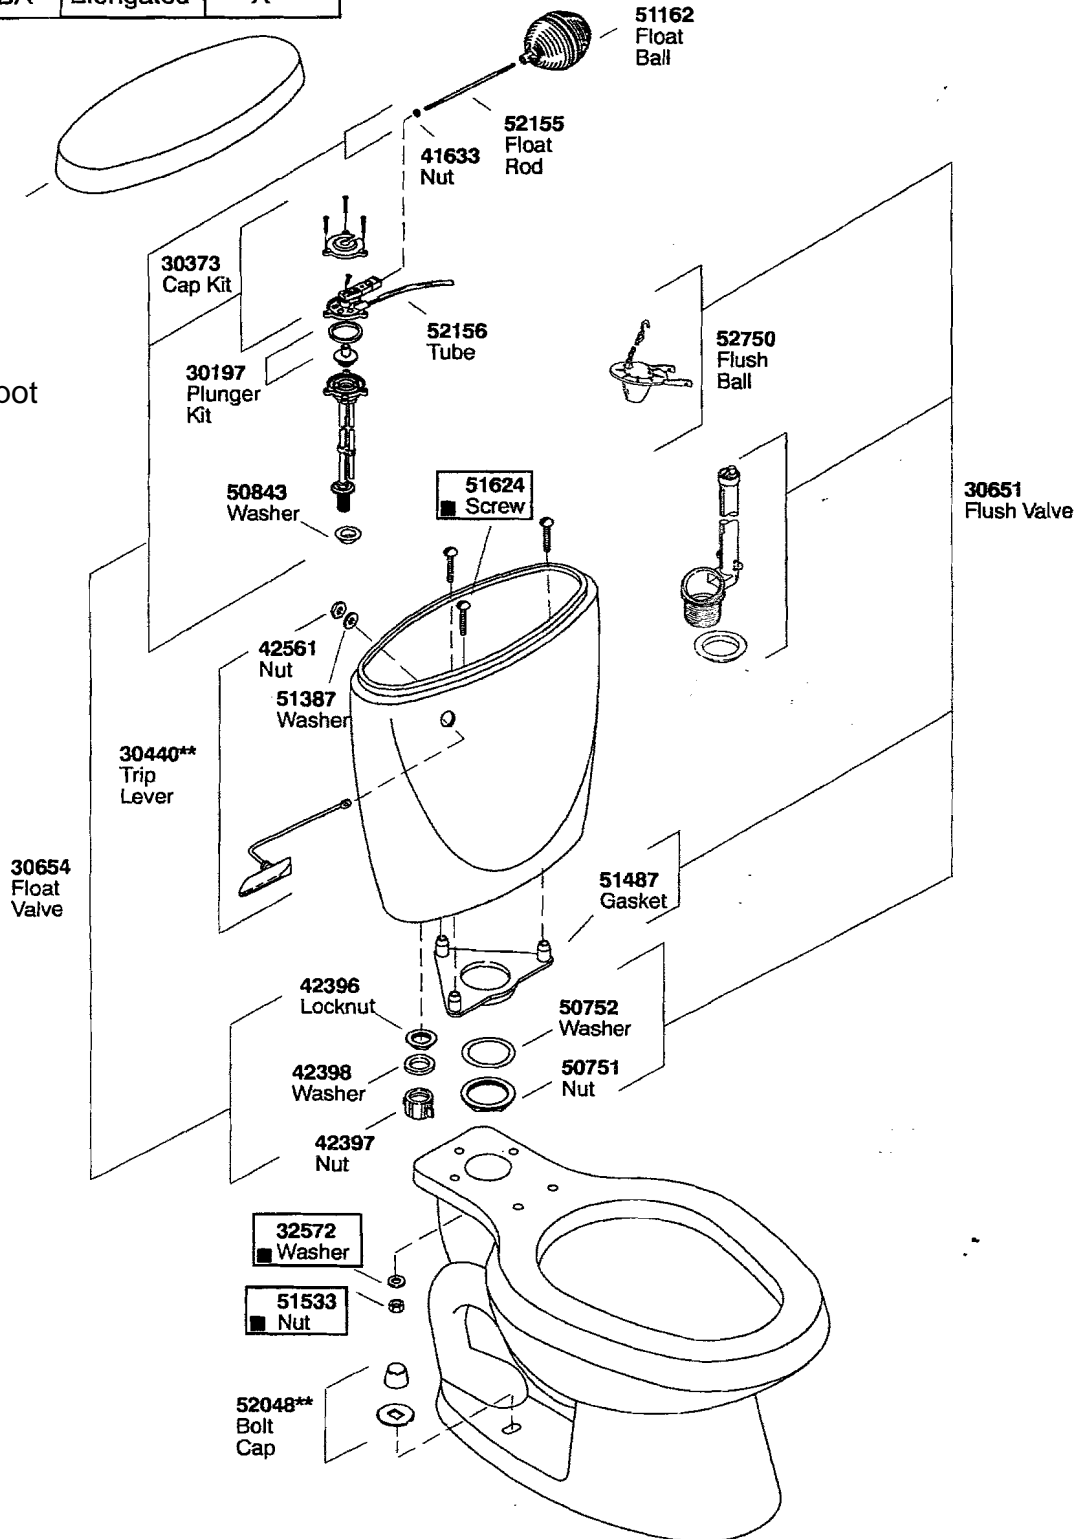

K#	Bowl	Insulated
K-3470-**-AA/BA	Elongated	
K-3470-U-**-AA/BA	Elongated	X
K-3470-C-**-AA/BA	Elongated	
K-3470-CU-**-AA/BA	Elongated	X

30419 Hardware Kit Consists of:
51624 (3 ea.), 32572 (3 ea.), 51533 (3ea.)

Plumbing Parts Depot
610-495-8790
www.ppd1.biz

**Finish/color code must be specified when ordering.