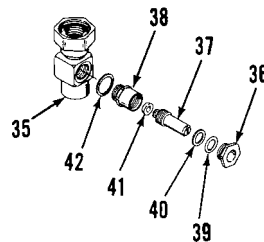

(SEE EXPANDED "NOTES" SECTION ON FOLLOWING PAGE FOR PRODUCT NUMBERS)
ORDER BY KIT NUMBER OR PART NUMBER, NOT ITEM NUMBER OR KIT LETTER.

Ordering Options

Item	Part No. or Kit
VALVE ASSEMBLY	

1	34253
2 thru 7	D, E
8, 9, 10	D
11	*
12, 13	F, G
14, 15	F, G
16 thru 25	H
26	I or J

Ordering Options

Item	Part No. or Kit
STOPS	

27	*
28, 29, 30	K
31 thru 34	K, L
35	O or P
36, 37, 38	O or P, Q
39 thru 42	O or P, Q, R

PRE-1985**

POST-1985**

Ordering Options

Item	Part No. or Kit
SPOUTS AND SHOWERHEADS	

Cont.

(SEE NOTES SECTION FOR PRODUCT NUMBERS)
ORDER BY KIT NUMBER OR PART NUMBER, NOT ITEM NUMBER OR KIT LETTER.

Ordering Options

Item Part No. or Kit ESCUTCHEONS AND HANDLES

47	C
48, 49	M
50	A
51	B
52	29718‡
53	N
54	S
55	T

Kit Ordering Information

Kit	Kit Part No.	Kit Name
A	29747	Index Caps
B	30105	Screw
C	30071‡	Escutcheon
D	30002	Valve Replacement
E	30294	Valve Rebuilding
F	20365‡	Knob and Escutcheon
G	30216‡	Set Screw
H	42011‡	Diverter Valve Replacement
I	30204	Union S.A. (1/2" I.P.)
J	30203	Union S.A. (5/8" O.D. Copper)
K	30304	Stop Rebuilding (Major)
L	30291	Stop Rebuilding (Minor)
M	106299‡	Flair or Flair II Handle Options 43268
N	30097	Screw
O	21310	Stop Replacement (1/2" I.P.)
P	21314	Stop Replacement (5/8" O.D. Copper)
Q	21434	Stop Rebuilding (Major)
R	21433	Stop Rebuilding (Minor)
S	30021‡	Triton II Chrome Handle
T	30073	Oval Escutcheon