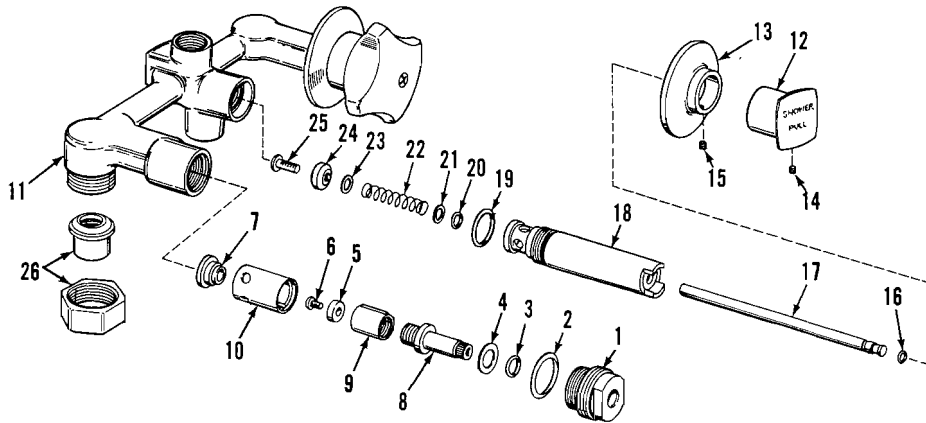

KOHLER

SERVICE PARTS

Plumbing Parts Depot
610-495-8790
www.ppd1.biz

BATH AND SHOWER FITTINGS

FLAIR SERIES
FLAIR II SERIES
TRITON II SERIES
ALTERNA SERIES

BATH AND SHOWER DIVERTER VALVE ASSEMBLY
BATH AND SHOWER DIVERTER VALVE ASSEMBLY
BATH AND SHOWER DIVERTER VALVE ASSEMBLY
BATH AND SHOWER DIVERTER VALVE ASSEMBLY

(SEE EXPANDED "NOTES" SECTION ON FOLLOWING PAGE FOR PRODUCT NUMBERS)
ORDER BY KIT NUMBER OR PART NUMBER, NOT ITEM NUMBER OR KIT LETTER.

Ordering Options

Item	Part No. or Kit
VALVE ASSEMBLY	

1	34253
2 thru 7	D, E
8, 9, 10	D
11	*
12, 13	F, G
14, 15	F, G
16 thru 25	H
26	I or J

Ordering Options

Item	Part No. or Kit
STOPS	

27	*
28, 29, 30	K
31 thru 34	K, L
35	O or P
36, 37, 38	O or P, Q
39 thru 42	O or P, Q, R

PRE-1985**

POST-1985**

Ordering Options

Item	Part No. or Kit
SPOUTS AND SHOWERHEADS	

Kit Ordering Information

Kit	Kit Part No.	Kit Name
A	29747	Index Caps
B	30105	Screw
C	30071‡	Escutcheon
D	30002	Valve Replacement
E	30294	Valve Rebuilding
F	20365‡	Knob and Escutcheon
G	30216‡	Set Screw
H	42011‡	Diverter Valve Replacement
I	30204	Union S.A. (1/2" I.P.)
J	30203	Union S.A. (5/8" O.D. Copper)
K	30304	Stop Rebuilding (Major)
L	30291	Stop Rebuilding (Minor)
M	106299‡	Flair or Flair II Handle Options 43268
N	30097	Screw
O	21310	Stop Replacement (1/2" I.P.)
P	21314	Stop Replacement (5/8" O.D. Copper)
Q	21434	Stop Rebuilding (Major)
R	21433	Stop Rebuilding (Minor)
S	30021‡	Triton II Chrome Handle
T	30073	Oval Escutcheon