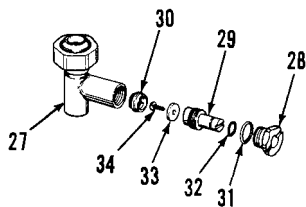

(SEE EXPANDED "NOTES" SECTION ON FOLLOWING PAGE FOR PRODUCT NUMBERS)
ORDER BY KIT NUMBER OR PART NUMBER, NOT ITEM NUMBER OR KIT LETTER.

Ordering Options

Item	Part No. or Kit
VALVE ASSEMBLY	

1	34253
2 thru 7	D, E
8, 9, 10	D
11	*
12, 13	F, G
14, 15	F, G
16 thru 25	H
26	I or J

Ordering Options

Item	Part No. or Kit
STOPS	

27	*
28, 29, 30	K
31 thru 34	K, L
35	O or P
36, 37, 38	O or P, Q
39 thru 42	O or P, Q, R

PRE-1985**

POST-1985**

Ordering Options

Item	Part No. or Kit
SPOUTS AND SHOWERHEADS	

Cont.

(SEE NOTES SECTION FOR PRODUCT NUMBERS)
ORDER BY KIT NUMBER OR PART NUMBER, NOT ITEM NUMBER OR KIT LETTER.

Ordering Options

Item Part No. or Kit ESCUTCHEONS AND HANDLES

47	C
48, 49	M
50	A
51	B
52	29718‡
53	N
54	S
55	T