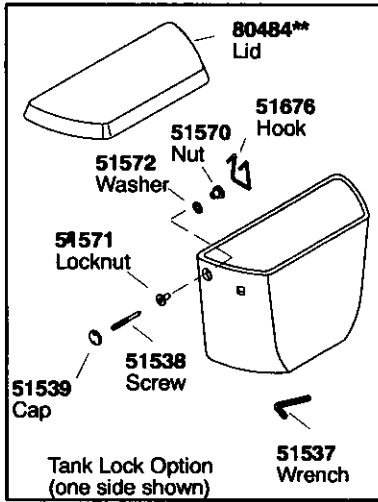

K#	Bowl	Insulated	Tank Locks	Bed Pan Lugs
K-3527-**-AA	Elongated			
K-3527-C-**-AA	Elongated	X		
K-3527-CT-**-AA	Elongated	X	X	
K-3527-CL-**-AA	Elongated	X		X

30419 Hardware Kit Consists of:
 51624 (3 ea.), 32572 (3 ea.), 51533 (3ea.)