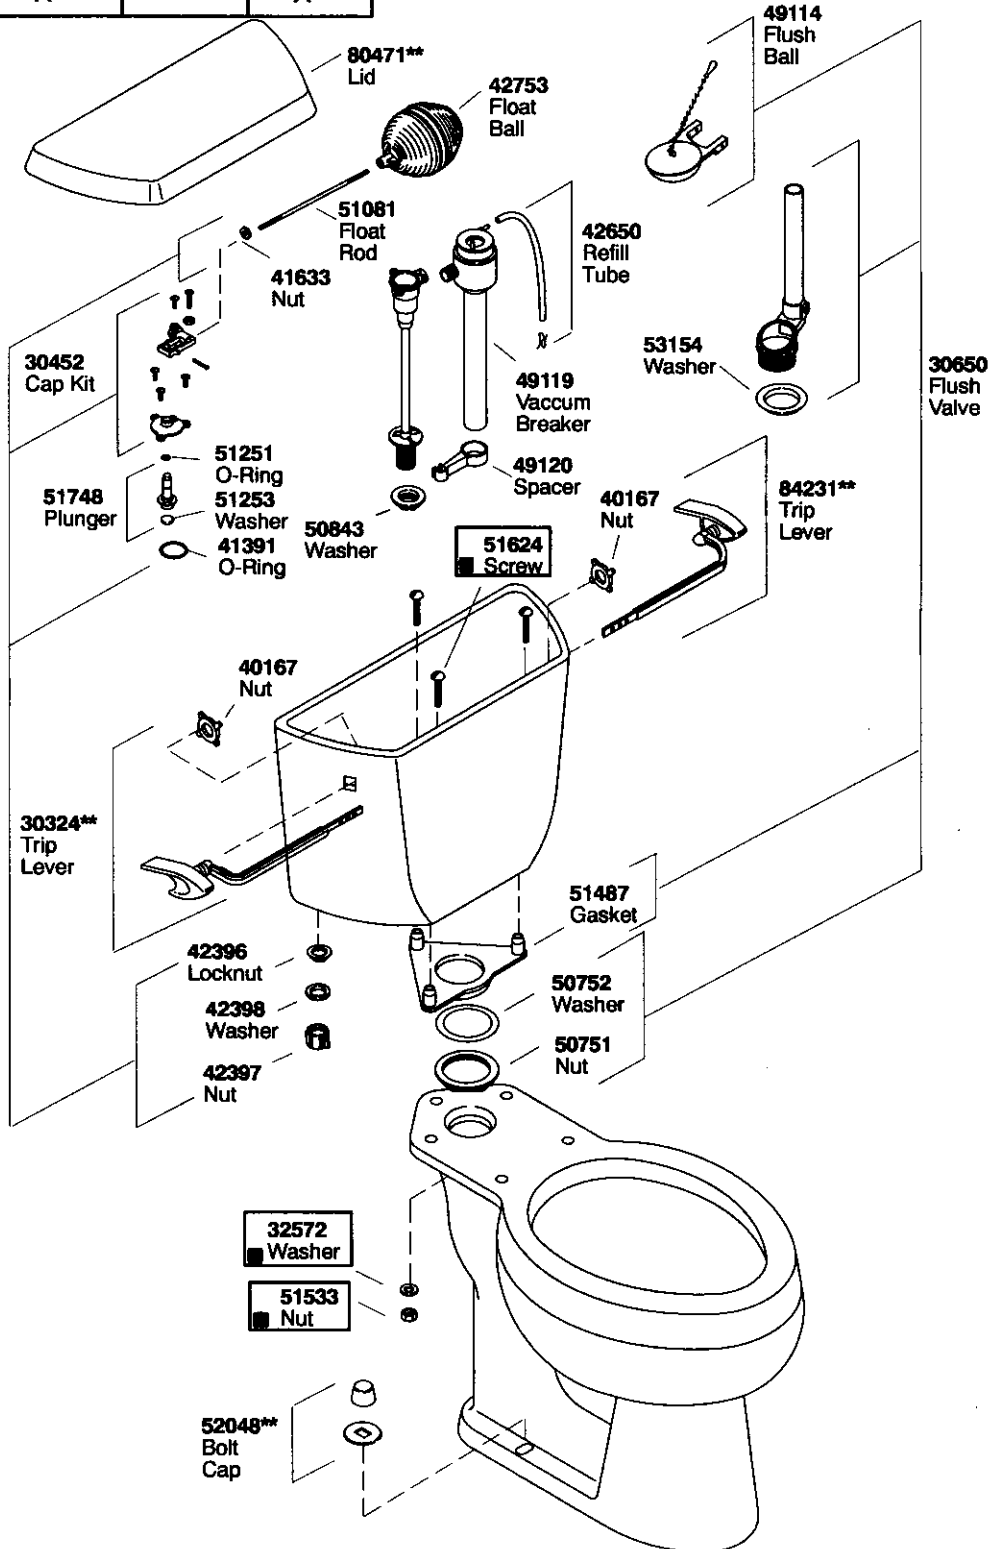

K#	Bowl	Insulated	Tank Locks	Bed Pan Lugs
K-3527-**-AA	Elongated			
K-3527-C-**-AA	Elongated	X		
K-3527-CT-**-AA	Elongated	X	X	
K-3527-CL-**-AA	Elongated	X		X

 **30419 Hardware Kit** Consists of:
51624 (3 ea.), **32572** (3 ea.), **51533** (3ea.)

Plumbing Parts Depot

610-495-8790

www.ppd1.biz

**Finish/color code must be specified when ordering.