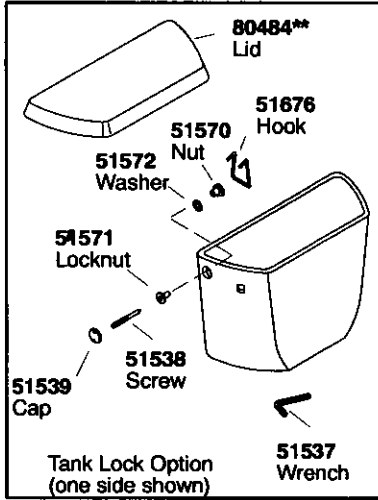

K#	Bowl	Insulated	Tank Locks	Bed Pan Lugs
K-3527-**-AA	Elongated			
K-3527-C-**-AA	Elongated	X		
K-3527-CT-**-AA	Elongated	X	X	
K-3527-CL-**-AA	Elongated	X		X

 **30419 Hardware Kit** Consists of:
51624 (3 ea.), **32572** (3 ea.), **51533** (3ea.)