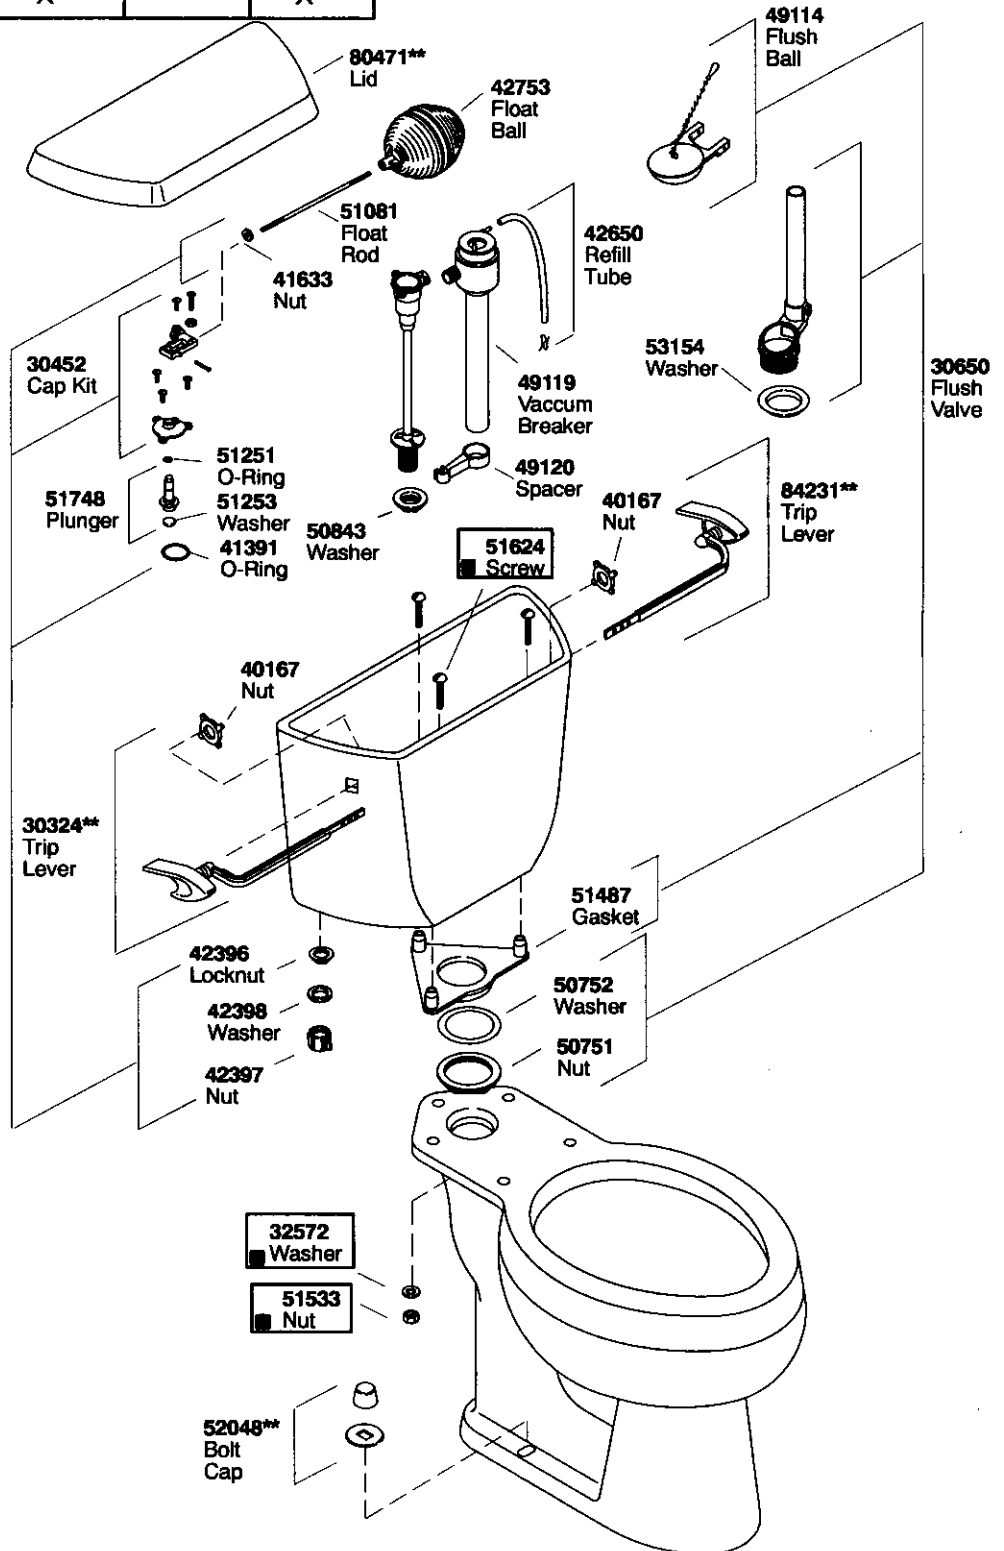

K#	Bowl	Insulated	Tank Locks	Bed Pan Lugs
K-3527-**-AA	Elongated			
K-3527-C-**-AA	Elongated	X		
K-3527-CT-**-AA	Elongated	X	X	
K-3527-CL-**-AA	Elongated	X		X

30419 Hardware Kit Consists of:
 51624 (3 ea.), 32572 (3 ea.), 51533 (3ea.)

Plumbing Parts Depot

800-448-8977

www.ppd.biz

**Finish/color code must be specified when ordering.