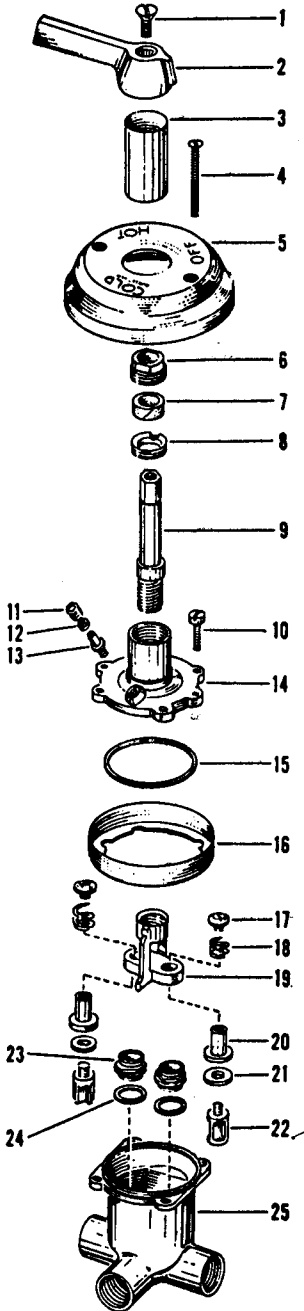

NIEDECKEN BUILT-IN MIXER PARTS

For {

- K-7000 Triad Shower & Bath Fitting
- K-7027 Triton Shower & Bath Fitting
- K-7028 Paxton Bath Fitting
- K-7076 Paxton Bath Fitting
- K-7205 Wendron Shower Fitting
- K-7224 Wendron Shower Fitting
- K-7300 Niedecken Mixer
- K-7301 Niedecken Mixer

ITEM NO.	PART NO.	DESCRIPTION
1	21701	Screw
2	22920	Handle
3	22142	Sleeve 2" . . . 22910 Sleeve 1 1/2"
4	22154	Dial Screw
5	22901	Dial
6	22139	Packing Nut
7	21981	Stem Packing
8	21773	Bushing
9	22124	Stem 3/8" . . . 22909 Stem 3/32"
10	21980	Cover Screw (4)
11	21974	Packing Nut
12	21975	Packing
13	21973	Regulating Screw w/21972 Washer
14	21971	Cover
15	22131	Gasket
16	22138	Discontinued
17	*21960	Screw
18	*21959	Spring
19	*22123	Yoke
20	*22127	Cold Disc Holder
	*22128	Hot Disc Holder
21	22130	Seat Washer
22	*22125	Cold Plunger
	*22126	Hot Plunger
23	22129	Renewable Seat
24	22132	Seat Gasket
25	22134	Body
	K9802	Seat Wrench (Not Shown)
	22117	Spindle Bushing Wrench (Not Shown)

* Discontinued — For replacement substitute,
22213 Yoke and Plunger Assembly for Bottom Outlet Mixer.
22209 for Top Outlet Mixer.

ORDER BY PART NUMBER, NOT ITEM NUMBER.