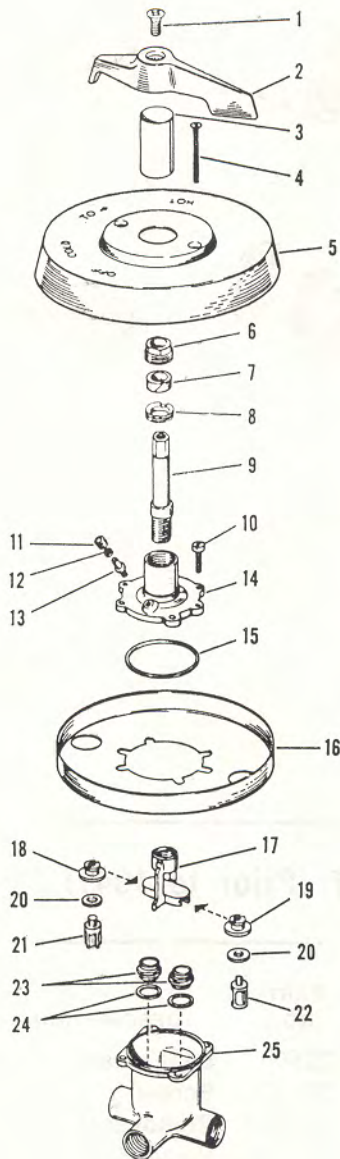

NIEDECKEN BUILT-IN MIXER PARTS

For { K-6975-76 Shower and Bath Fitting
K-6977-78 Paxton Bath Fitting
K-6979-80 Wendron Shower Fitting
K-6981-82 Niedecken Mixer
K-6983-84 Niedecken Mixer

ITEM NO.	PART NO.	DESCRIPTION
1	21701	Screw
2	23063	Handle
3	22910	Sleeve
4	22154	Dial Screw
5	23061	Dial
6	22139	Packing Nut
7	21981	Stem Packing
8	21773	Bushing
9	22909	Stem
10	21980	Cover Screws (4)
11	21974	Packing Nut
12	21975	Packing
13	21973	Regulating Screw w/ #21972 Washer
14	21971	Cover
15	22131	Gasket
16	23059	Shield
17	22210	Yoke
18	22211	Cold Disc Holder
19	22212	Hot Disc Holder
20	22130	Seat Washer
21	22126	Hot Plunger
22	22125	Cold Plunger
23	22129	Renewable Seat
24	22132	Seat Gasket
25	22134	Body
	K-9802	Seat Wrench (Not Shown)
	22117	Spindle Bushing Wrench (Not Shown)

ITEM NO.	PART NO.	DESCRIPTION
1	21701	Screw
2	22920	Handle
3	22142	Sleeve 2" . . . 22910 Sleeve 1 1/2"
4	22154	Dial Screw
5	22901	Dial
6	22139	Packing Nut
7	21981	Stem Packing
8	21773	Bushing
9	22124	Stem 3/8" . . . 22909 Stem 3/32"
10	21980	Cover Screw (4)
11	21974	Packing Nut
12	21975	Packing
13	21973	Regulating Screw w/21972 Washer
14	21971	Cover
15	22131	Gasket
16	22138	Discontinued
17	*21960	Screw
18	*21959	Spring
19	*22123	Yoke
20	*22127	Cold Disc Holder
	*22128	Hot Disc Holder
21	22130	Seat Washer
22	*22125	Cold Plunger
	*22126	Hot Plunger
23	22129	Renewable Seat
24	22132	Seat Gasket
25	22134	Body
	K9802	Seat Wrench (Not Shown)
	22117	Spindle Bushing Wrench (Not Shown)

ITEM NO.	PART NO.	DESCRIPTION
16	21775	Cover Screws (4)
17	21712	Stem
18	21773	Bushing
19	21981	Stem Packing
20	21766	Stuffing Nut
21	21843	Regulating Screw
22	21845	Packing
23	21844	Nut
24	21723	Dial
25	21721	Bushing
26	22141	Handle
27	21701	Screw
	21951	Seat Wrench (Not Shown)
	22117	Spindle Bushing Wrench (Not Shown)