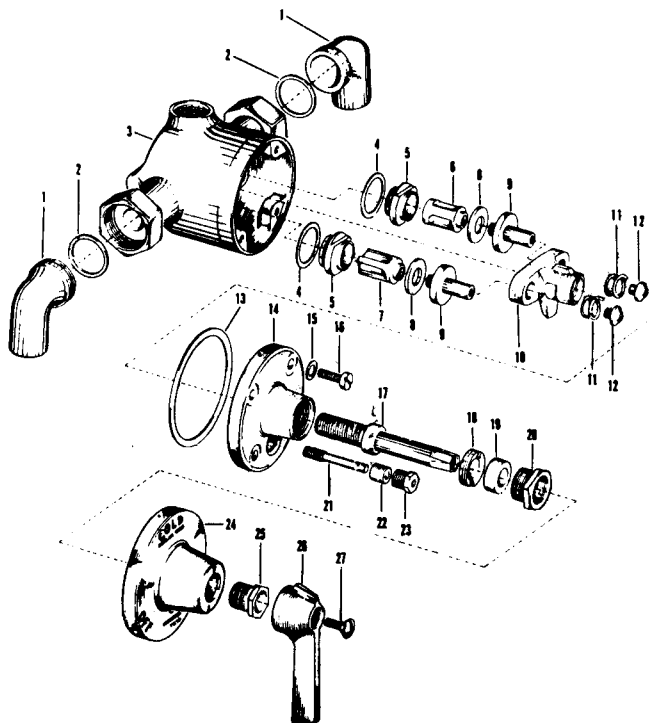

NIEDECKEN EXPOSED MIXER PARTS

K-7215 Exposed Shower
K-7216 Exposed Shower
K-7217 Exposed Shower
K-7250 Industrial Shower

K-7244 Exposed Shower
K-7245 Exposed Shower
K-7248 Exposed Shower
K-7256 Industrial Shower

ITEM NO.	PART NO.	DESCRIPTION
1	21866	Elbow
2	21864	Gasket
4	21823	Seat Gasket
5	21817	Seat
6	21836	Cold Plunger
7	21835	Hot Plunger
8	21810	Seat Washer (2)
9	21958	Cold Disc Holder
	21957	Hot Disc Holder
10	21785	Yoke
11	21959	Spring (2)
12	21960	Screw (2)
13	21779	Cover Gasket
14	21745	Cover
15	21777	Cover Screw Gaskets (4)

ITEM NO.	PART NO.	DESCRIPTION
16	21775	Cover Screws (4)
17	21712	Stem
18	21773	Bushing
19	21981	Stem Packing
20	21766	Stuffing Nut
21	21843	Regulating Screw
22	21845	Packing
23	21844	Nut
24	21723	Dial
25	21721	Bushing
26	22141	Handle
27	21701	Screw
	21951	Seat Wrench (Not Shown)
	22117	Spindle Bushing Wrench (Not Shown)

For Items 6-12 Inclusive, specify 21502-A Yoke and Plunger Assembly.

For Items 4, 5, 8, 13, 15, and 19, specify 21516 Replacement Kit.

ORDER BY PART NUMBER, NOT ITEM NUMBER.