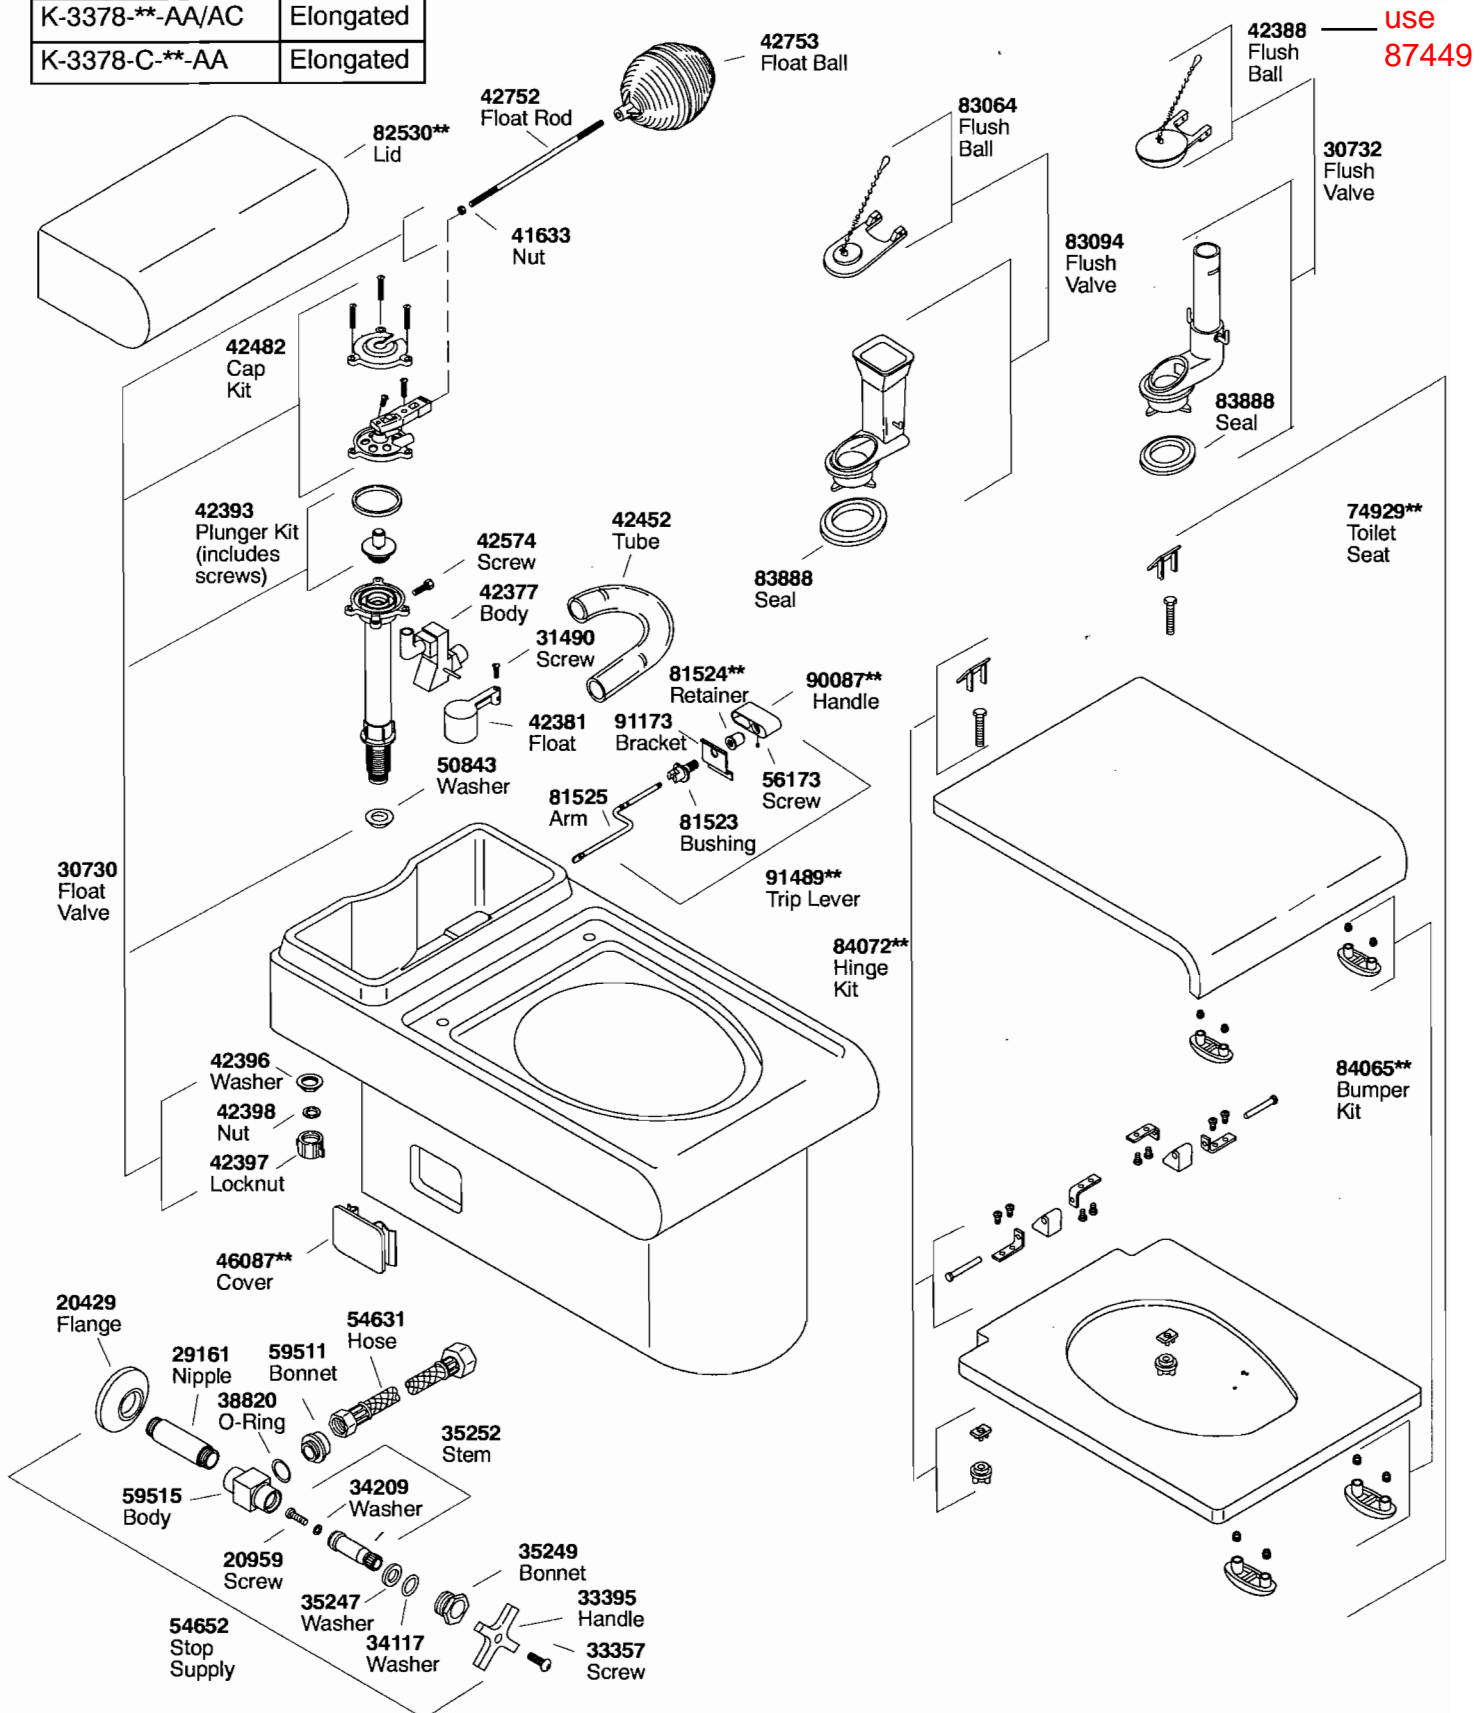

| K# | Bowl |
|-----------------|-----------|
| K-3378-**-AA/AC | Elongated |
| K-3378-C-**-AA | Elongated |

USE
87449

**Finish/color code must be specified when ordering.