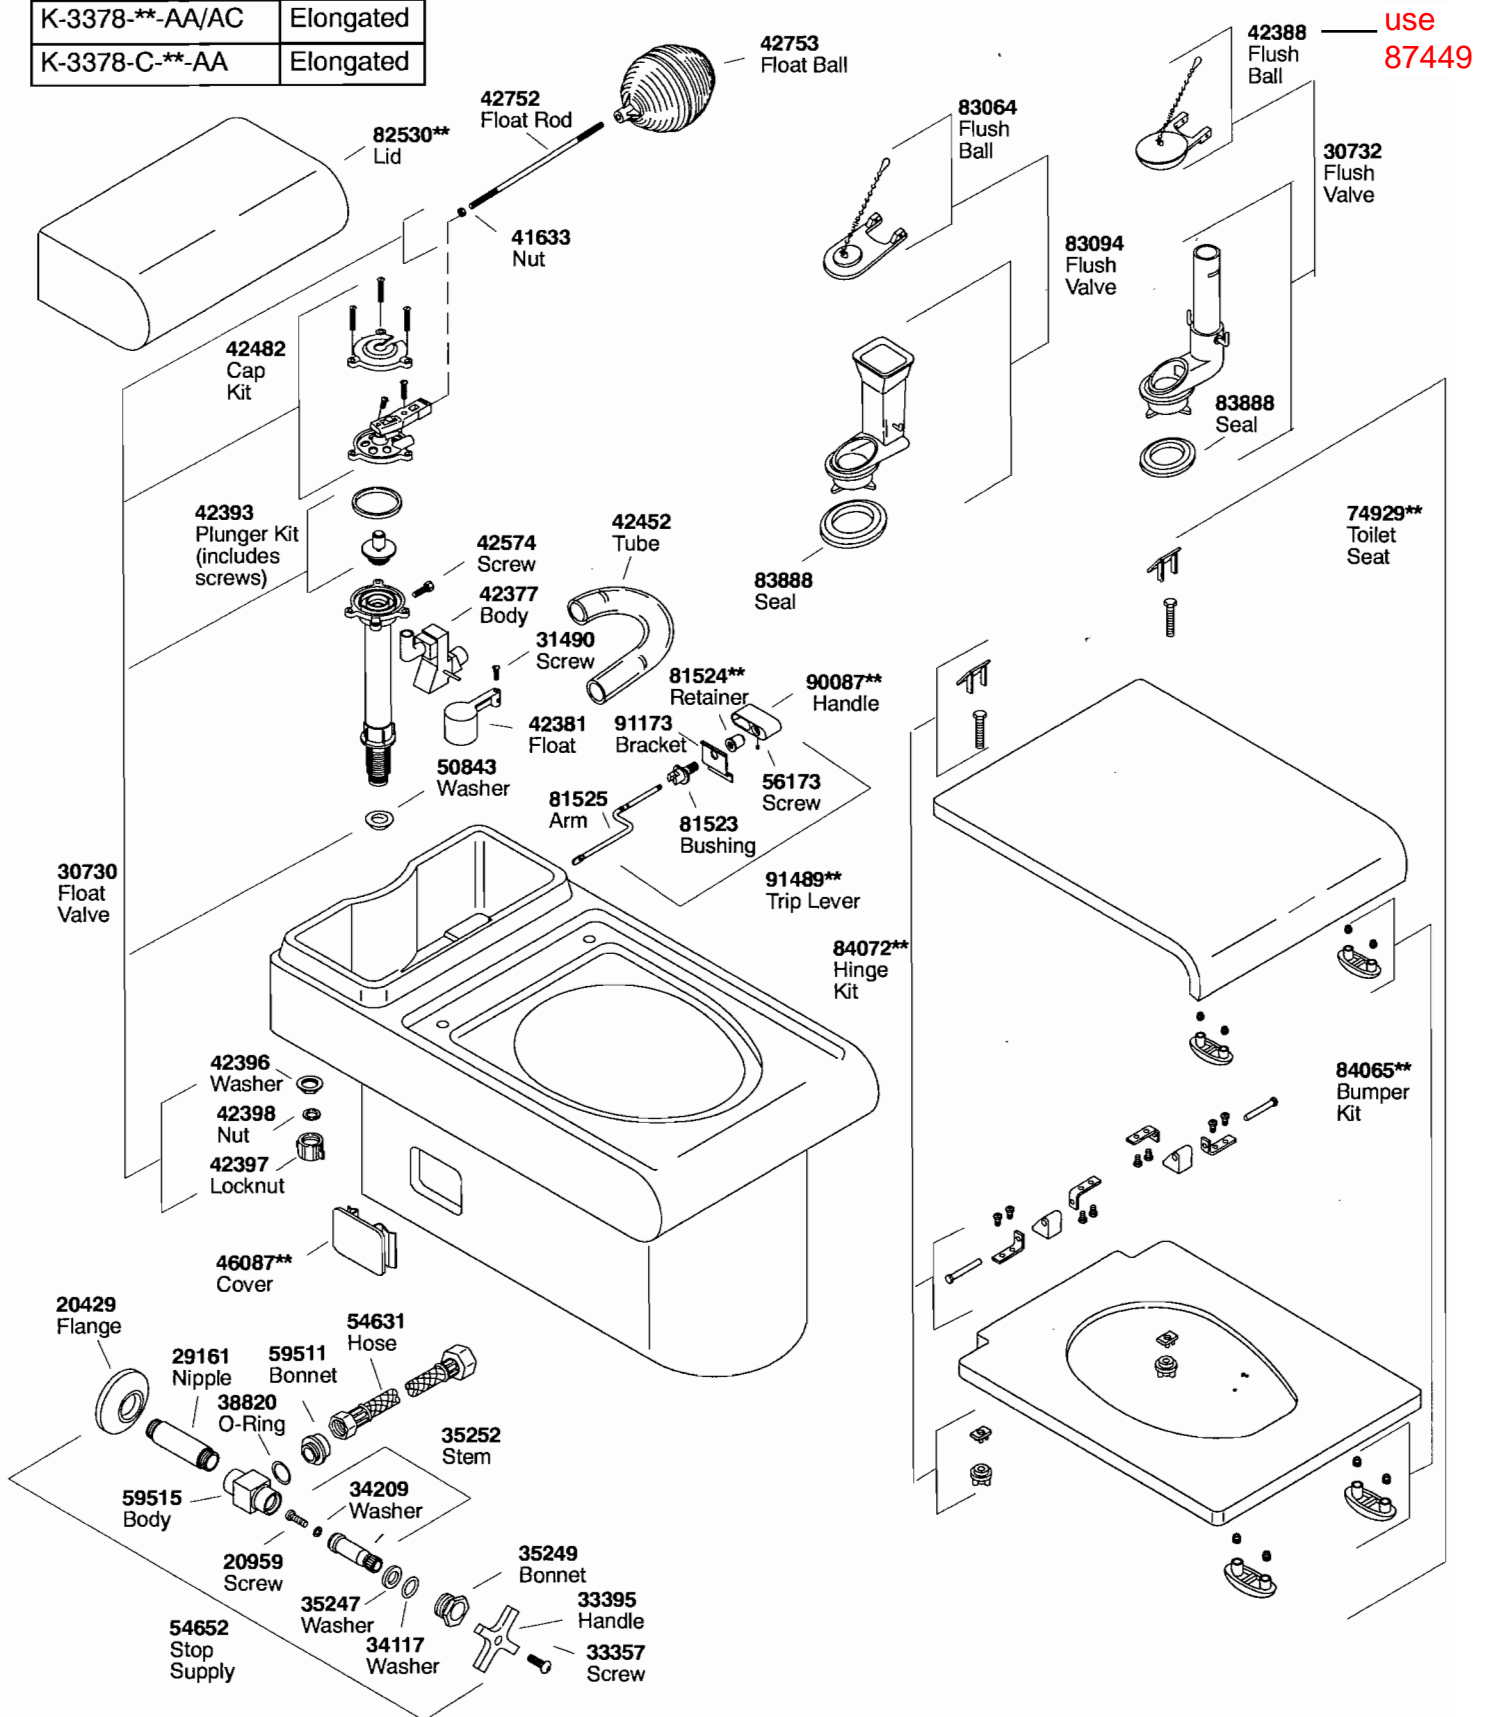

K#	Bowl
K-3378-**-AA/AC	Elongated
K-3378-C-**-AA	Elongated

USE
87449

**Finish/color code must be specified when ordering.