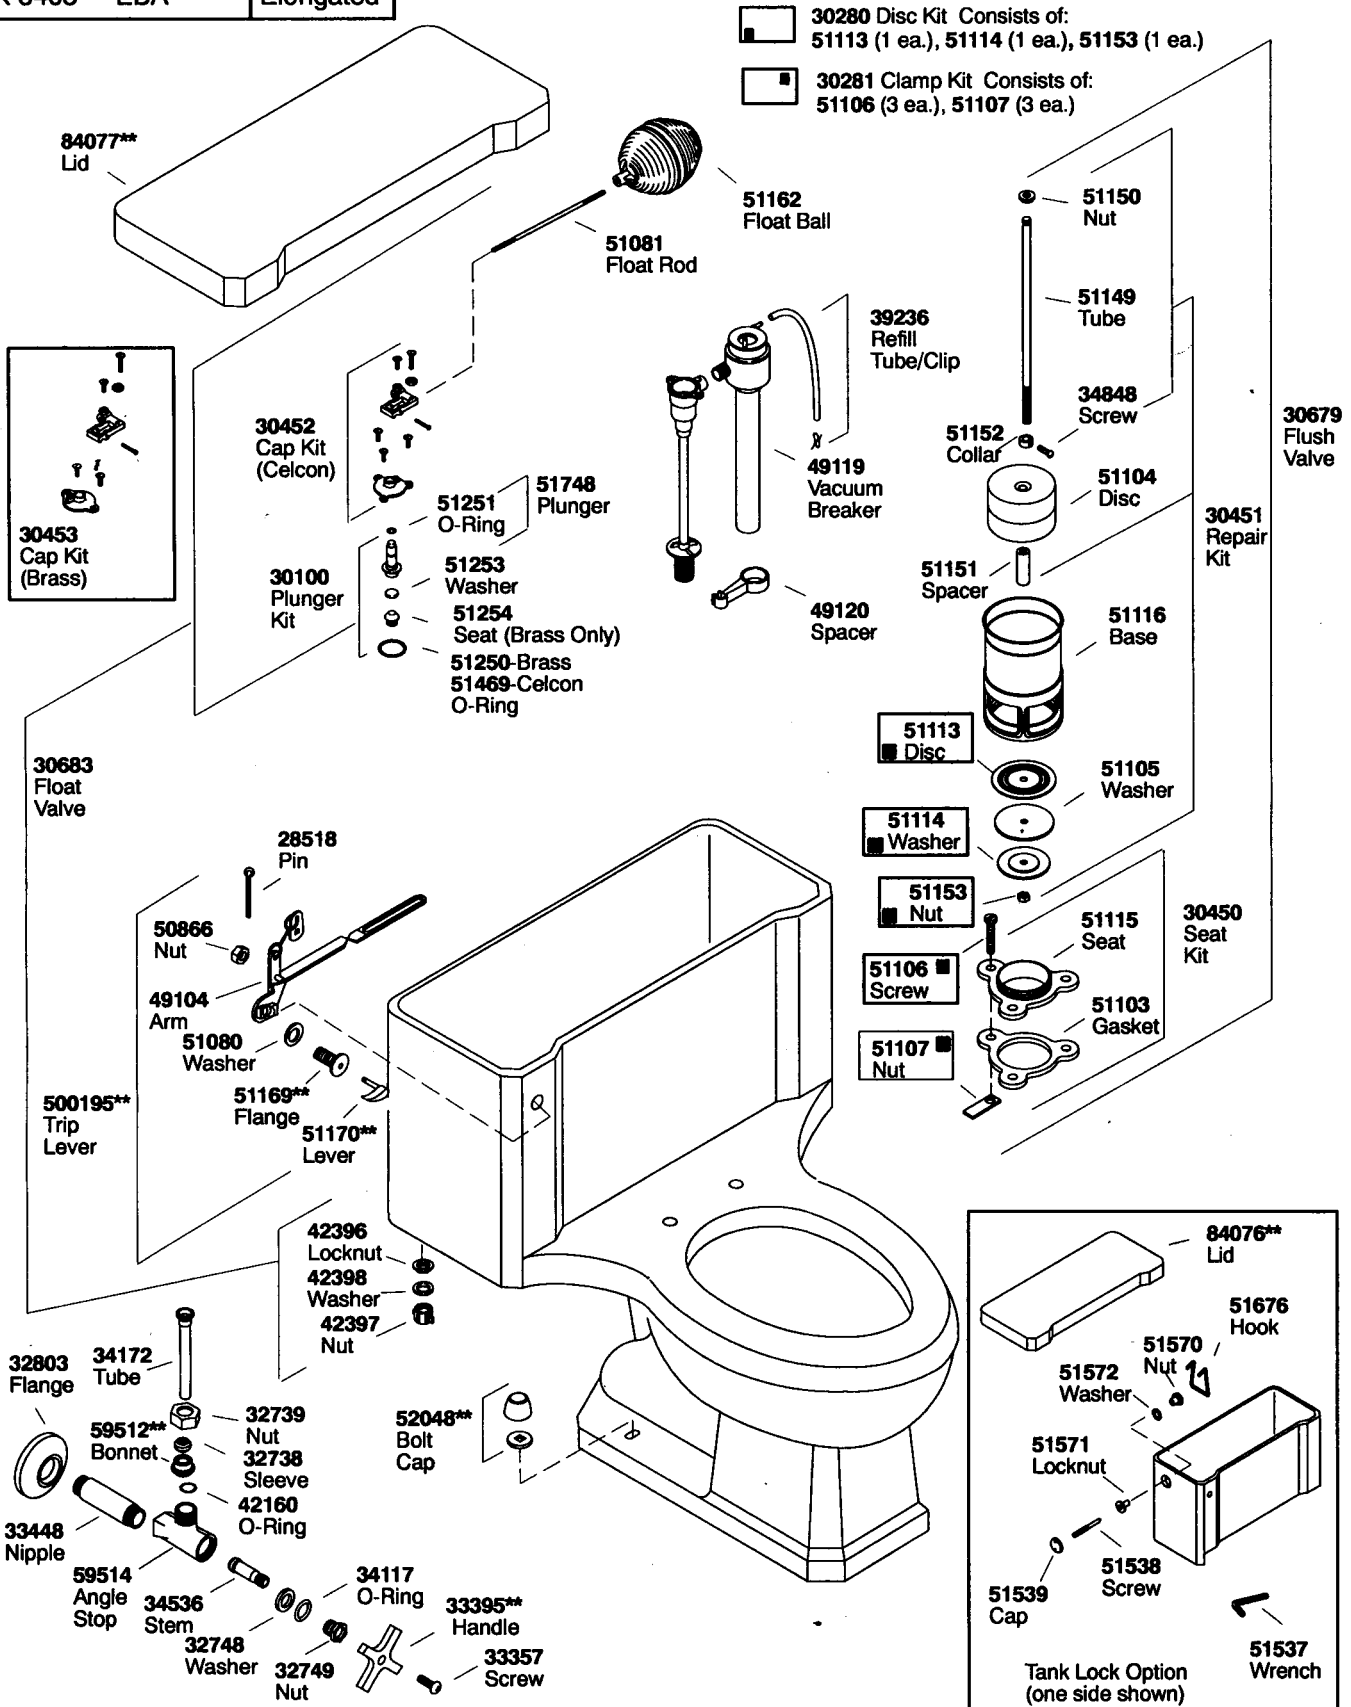

K#	Bowl
K-3405-**-EBA	Elongated

**Finish/color code must be specified when ordering.