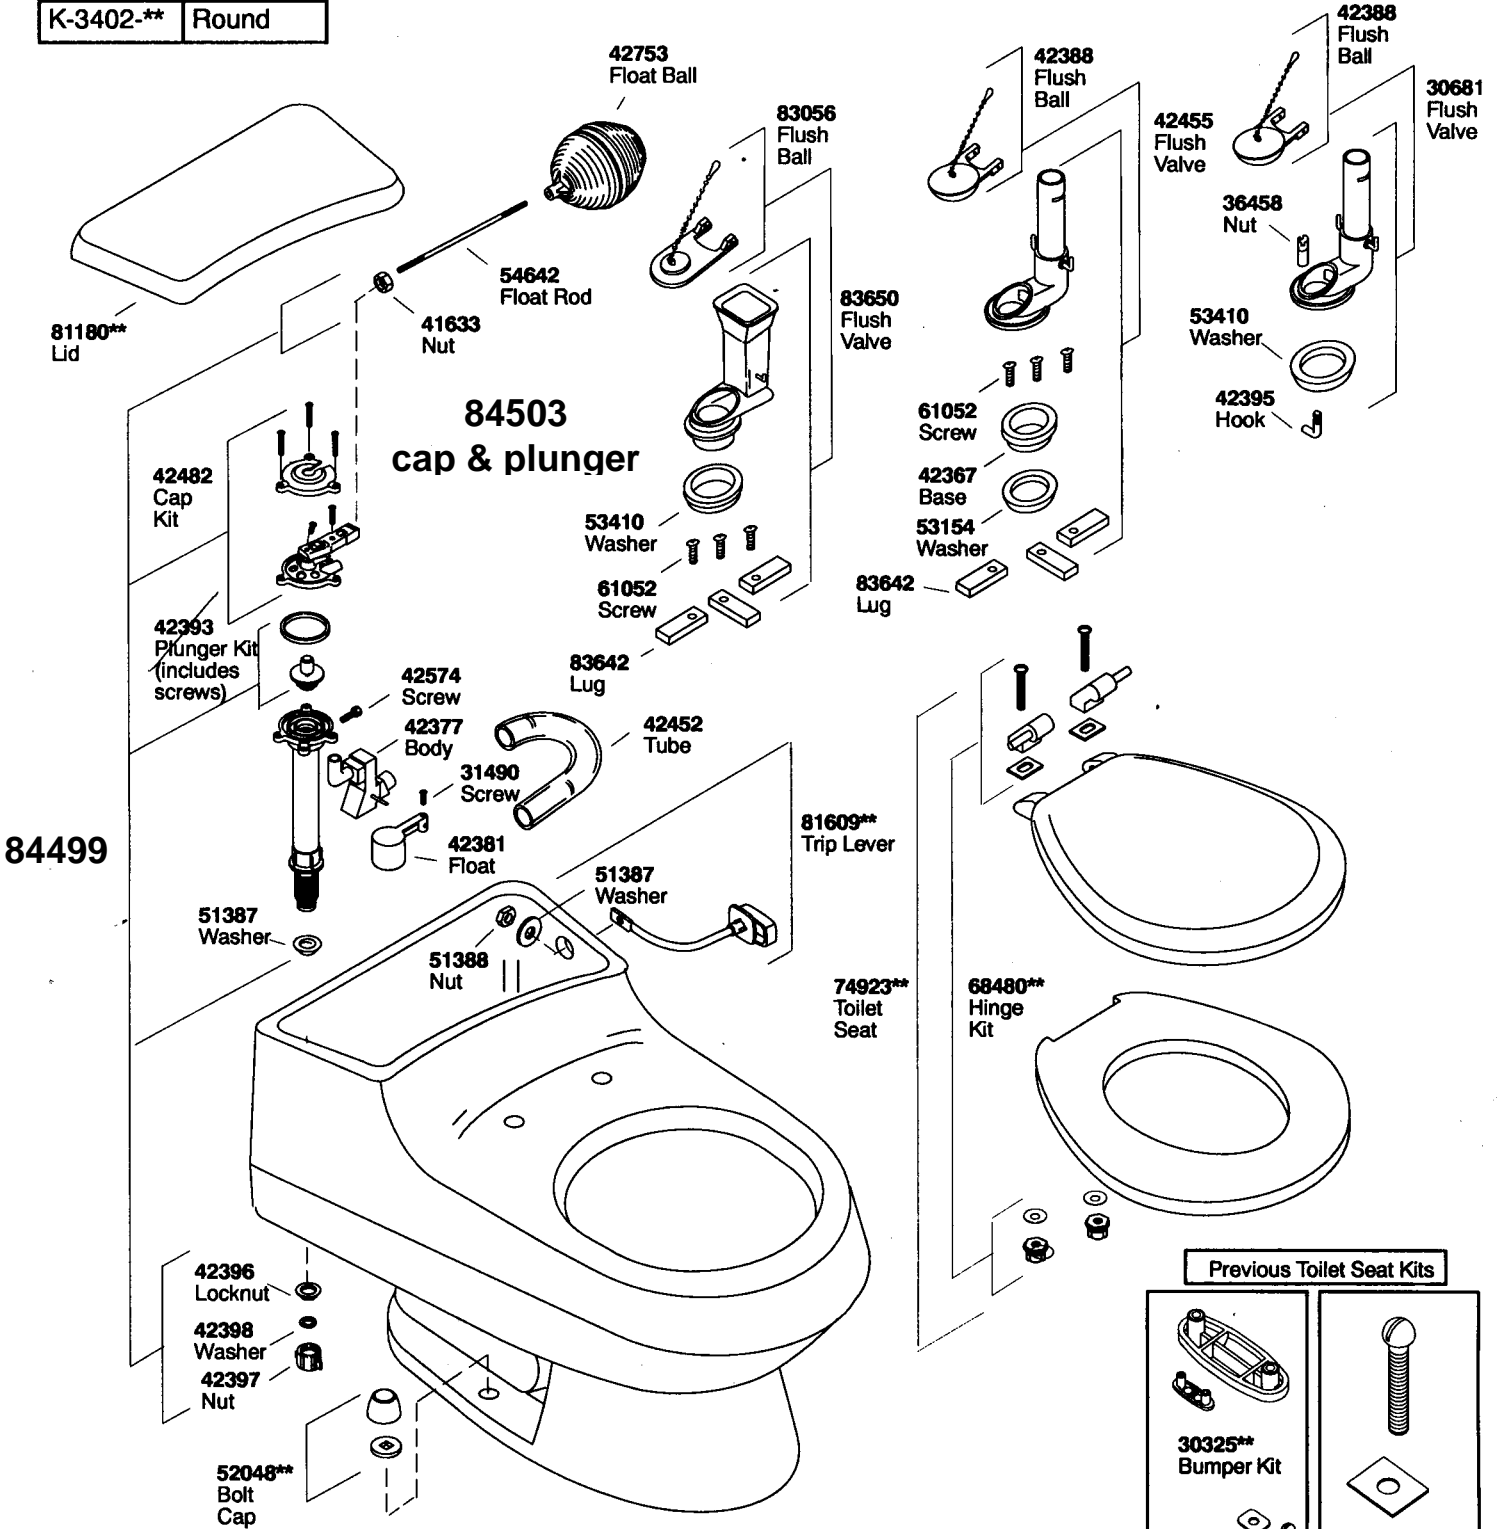

K#	Bowl
K-3402-**	Round

**Finish/color code must be specified when ordering.