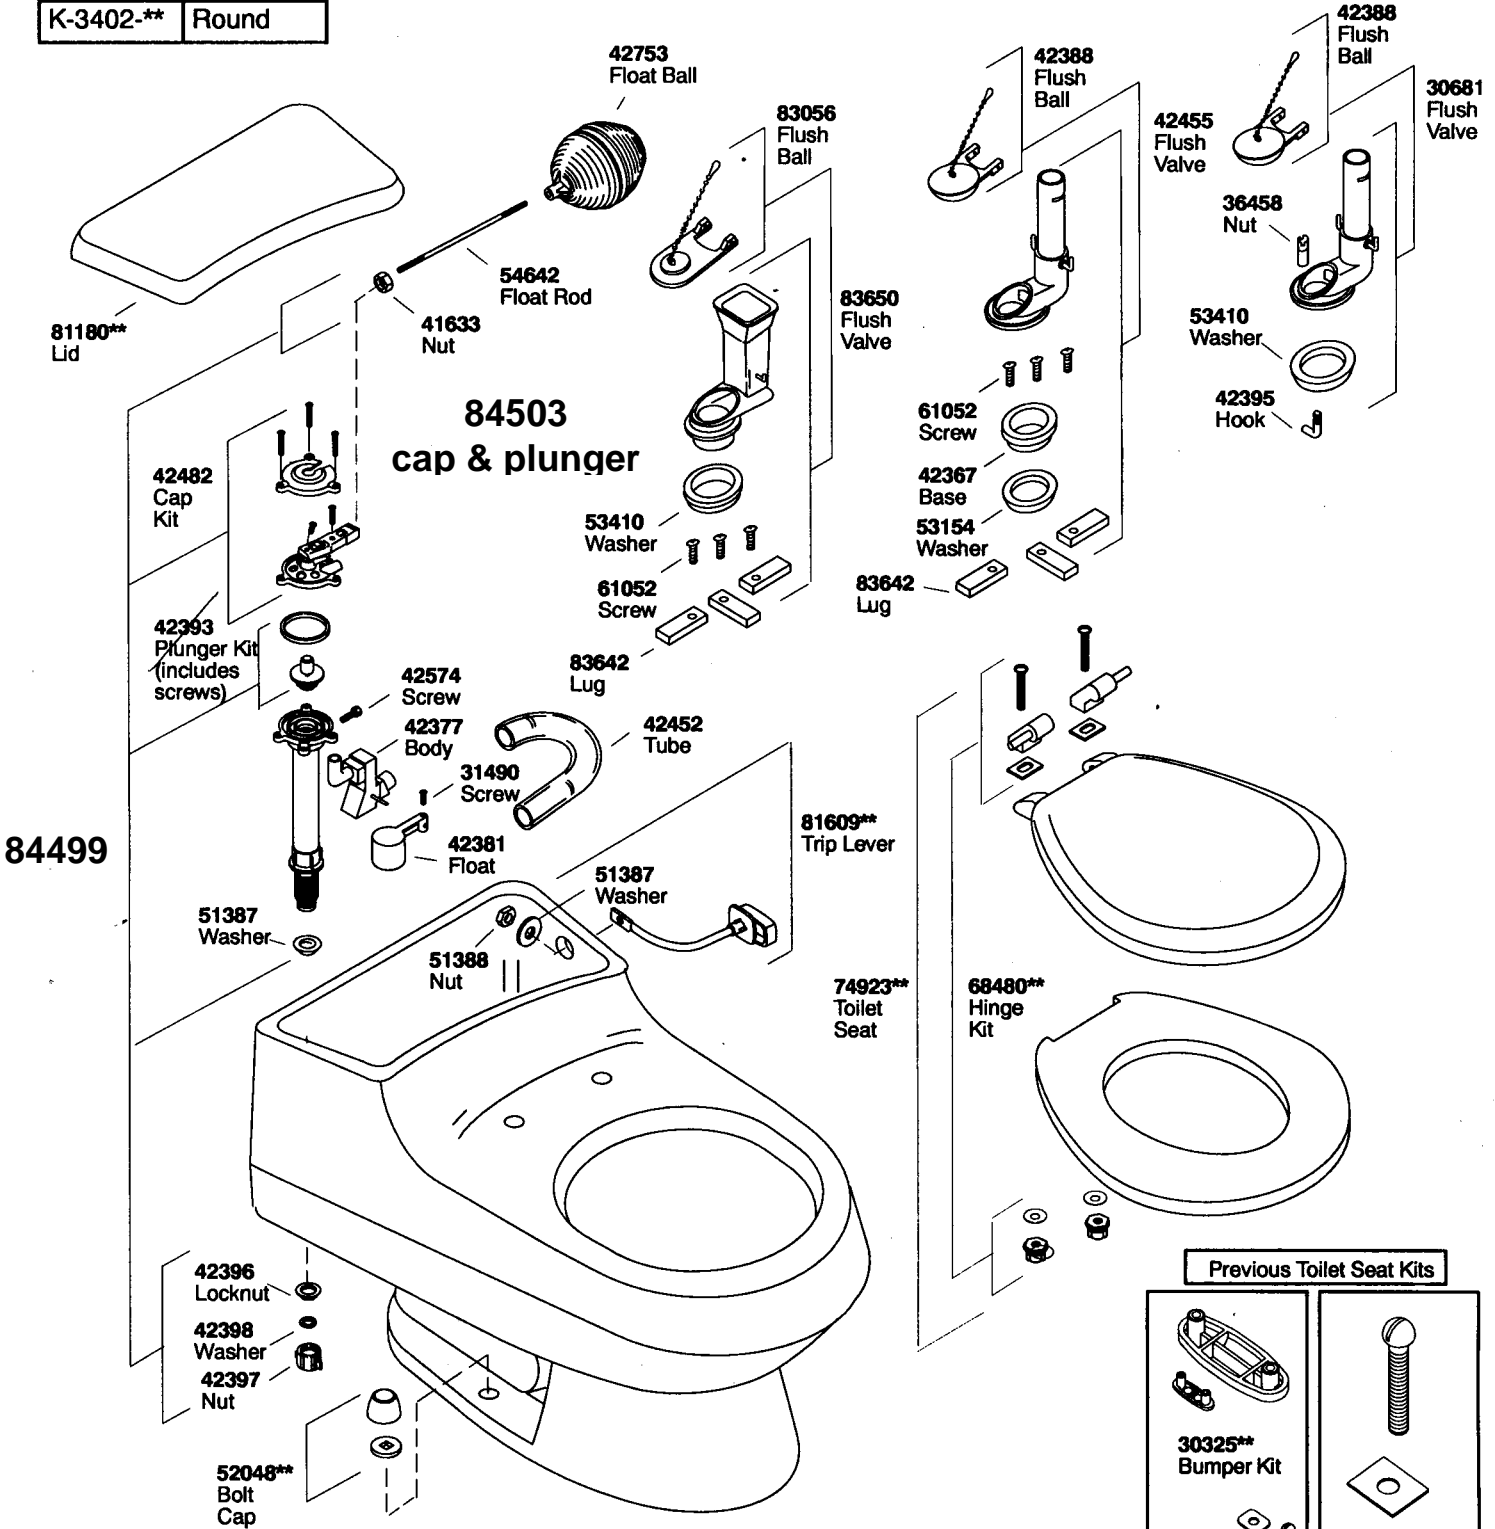

K#	Bowl
K-3386-**-AA/BA/CA/DA/EA	Round

\*\*Finish/color code must be specified when ordering.

K#	Bowl
K-3402-**	Round

\*\*Finish/color code must be specified when ordering.