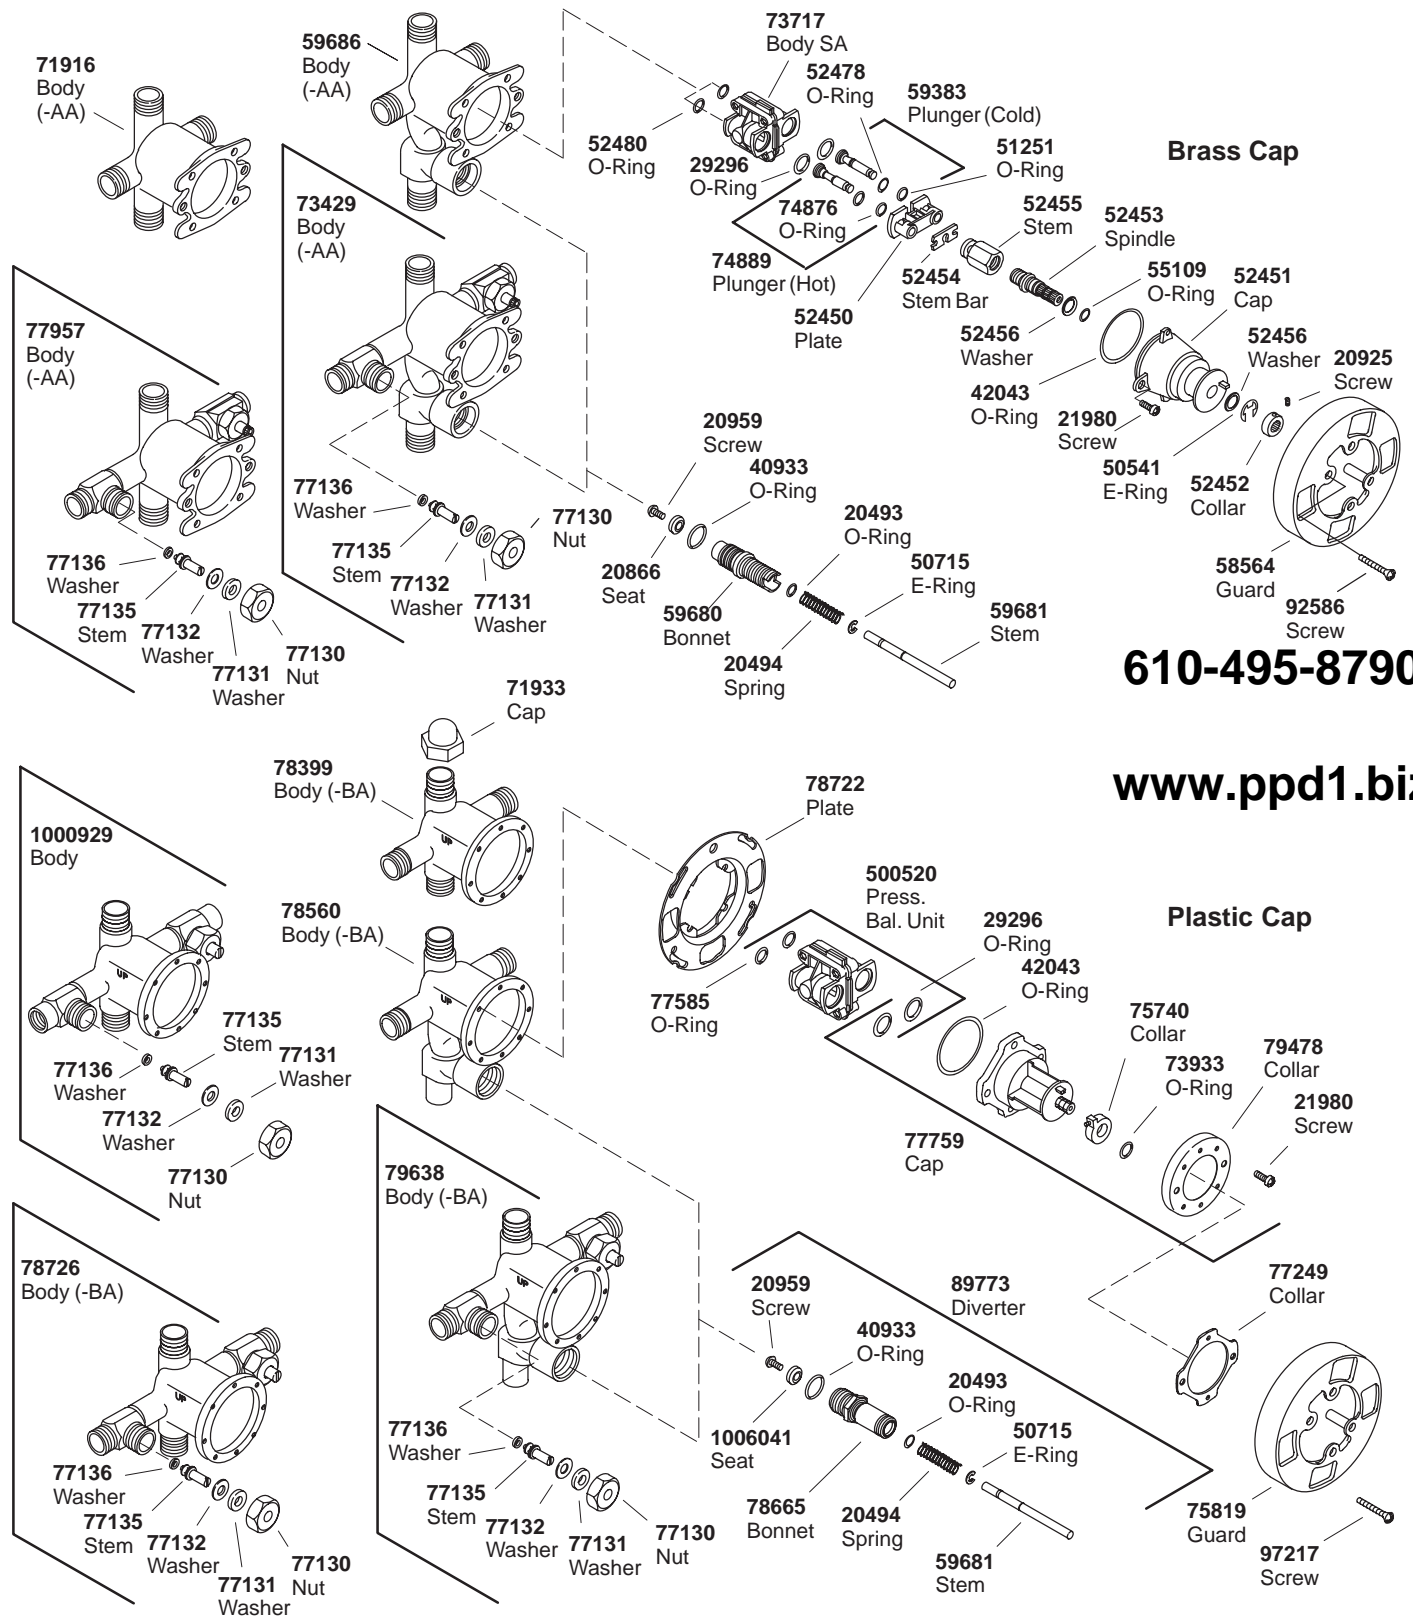

# Plumbing Parts Depot

# KOHLER® SERVICE PARTS

## RITE-TEMP™ PRESSURE-BALANCING VALVES

**610-495-8790**

[www.ppd1.biz](http://www.ppd1.biz)