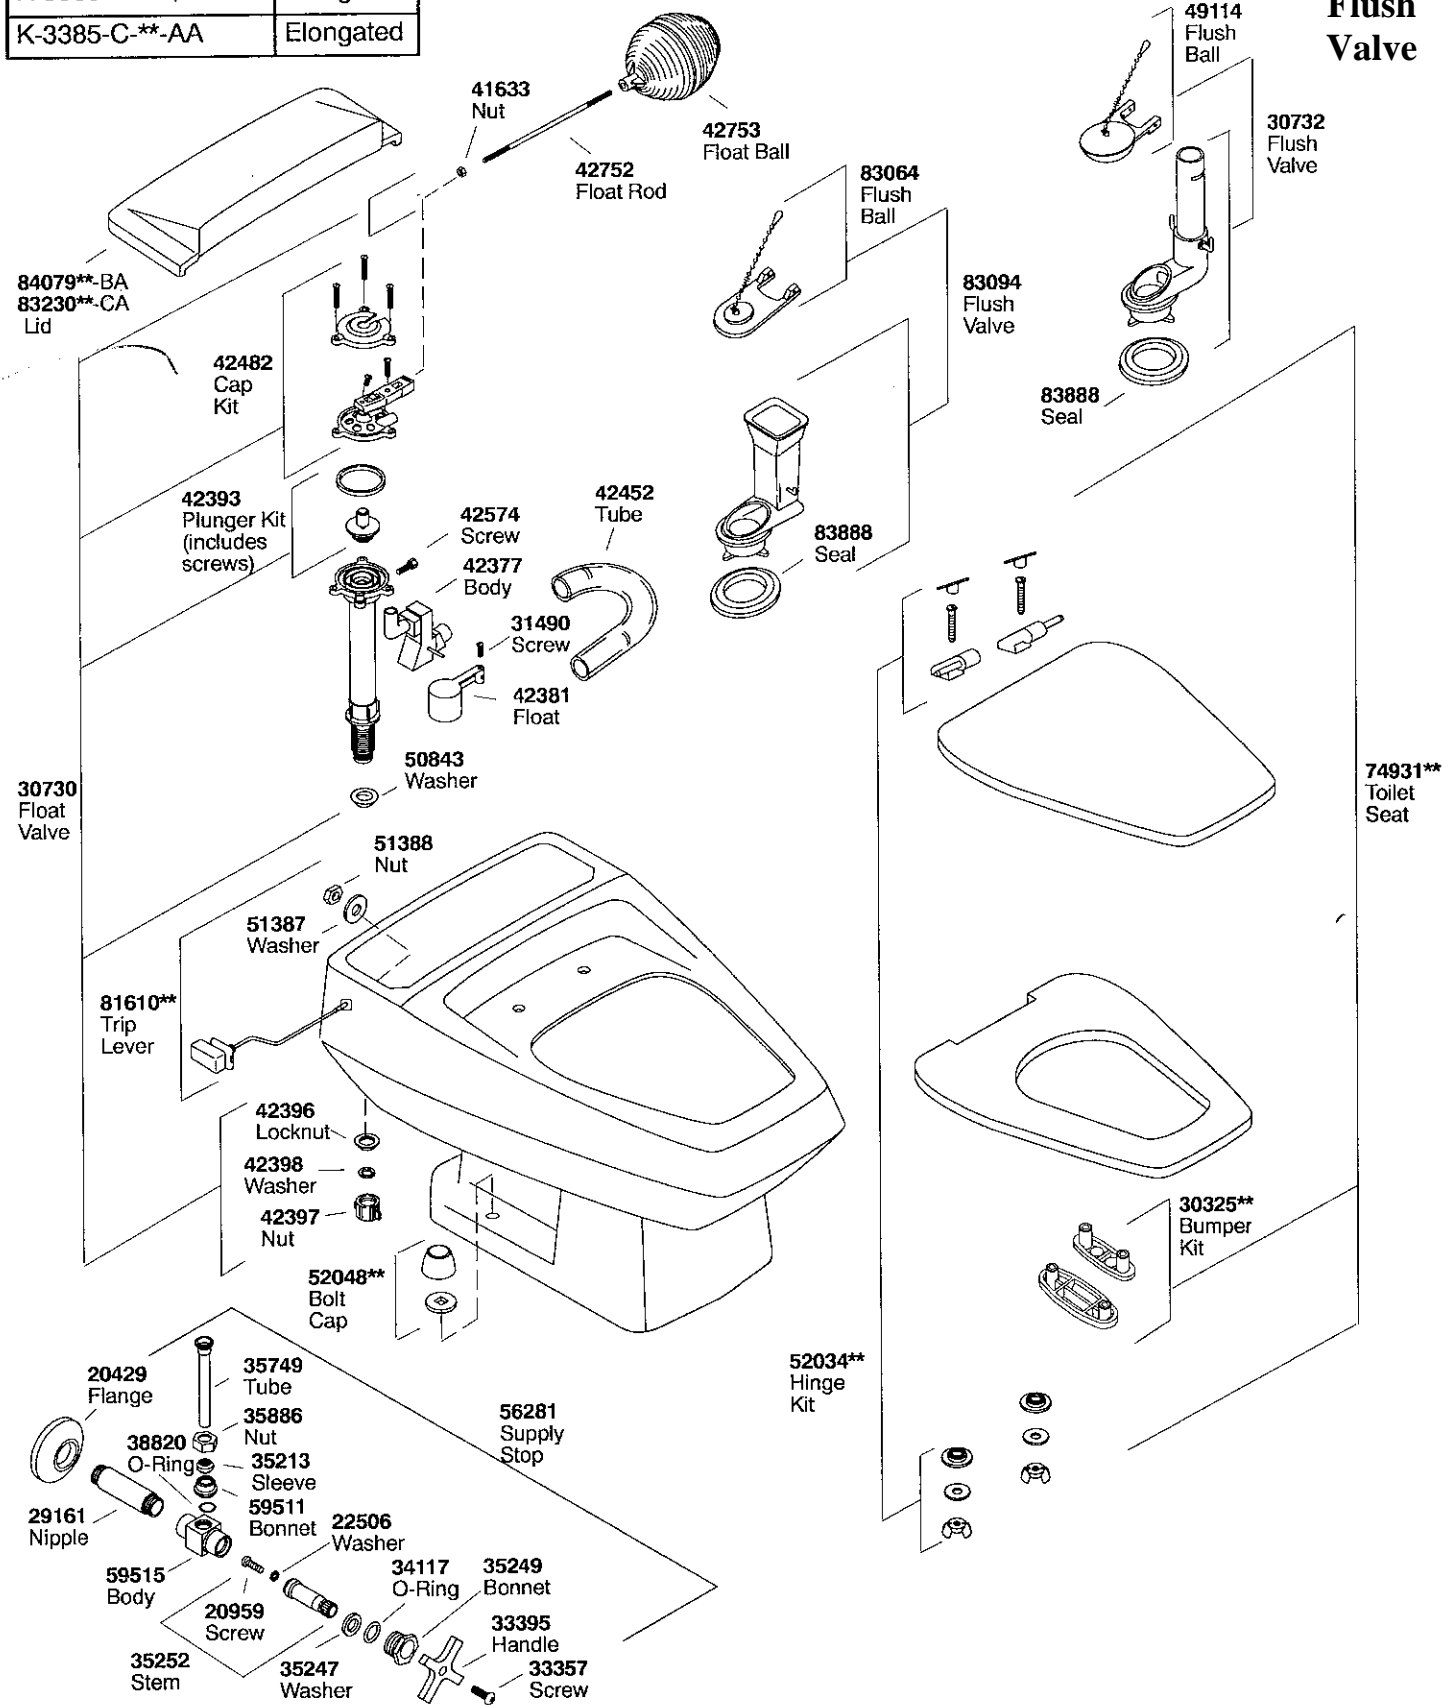

**83094  
Flush  
Valve**

K#	Bowl
K-3385-**-BA/CA	Elongated
K-3385-C-**-AA	Elongated

\*\*Finish/color code must be specified when ordering.