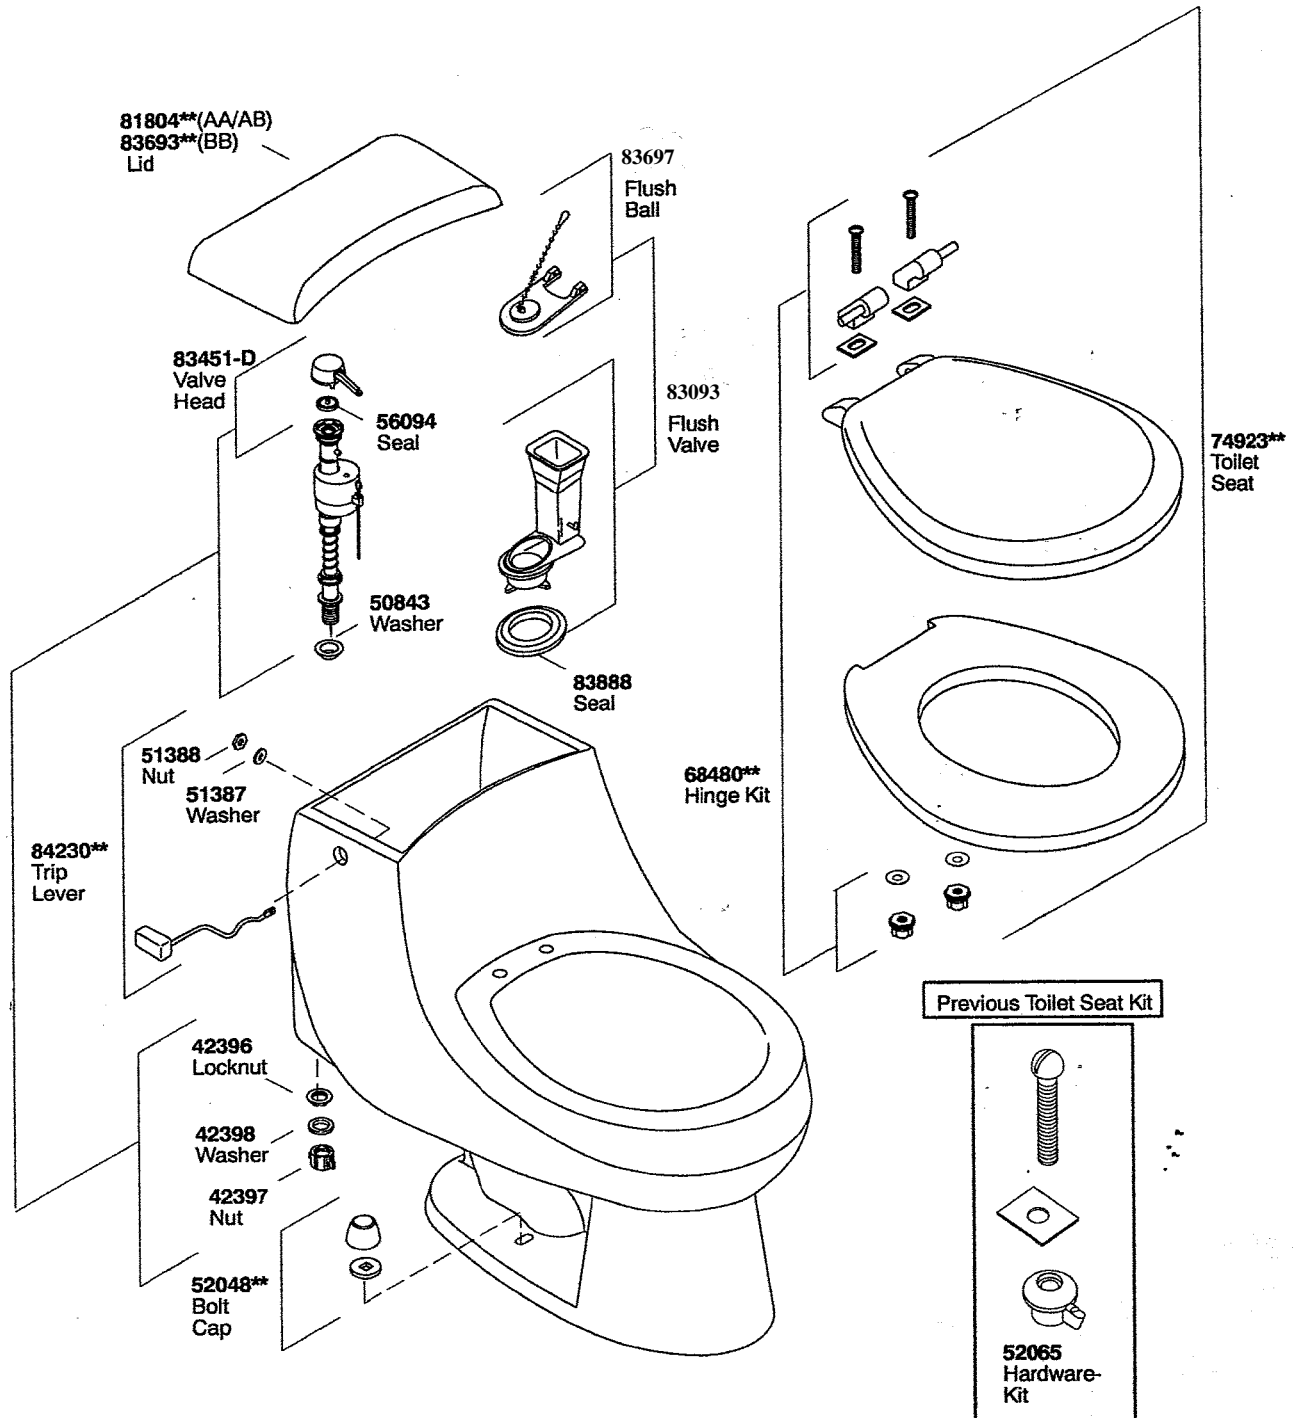

Plumbing Parts Depot
 610-495-8790
 www.ppd1.biz

K#	Bowl
K-3434-**-AA/AB/BB	Round

**Finish/color code must be specified when ordering.

K#	Bowl
K-3434-X-**-AA/AB/BB	Round

Plumbing Parts Depot
610-495-8790
www.ppd1.biz

**Finish/color code must be specified when ordering.