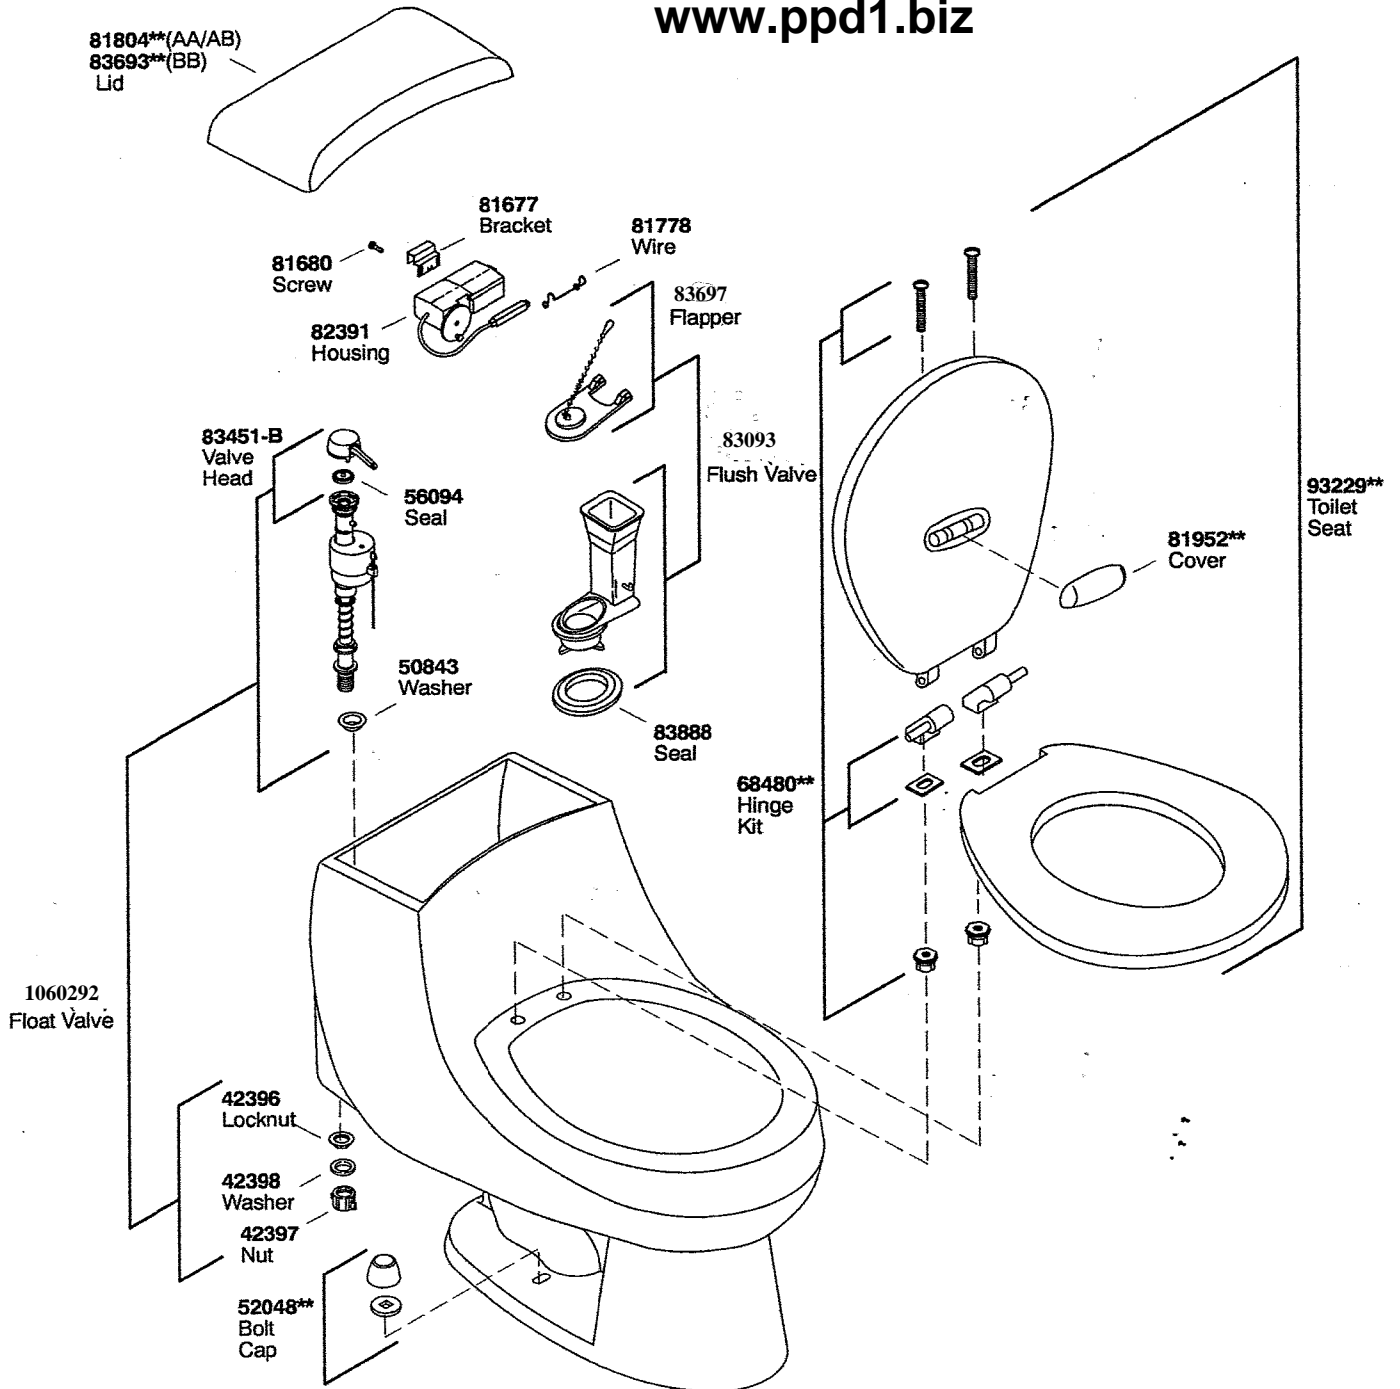

Plumbing Parts Depot
 610-495-8790
 www.ppd1.biz

K#	Bowl
K-3434-**-AA/AB/BB	Round

**Finish/color code must be specified when ordering.

K#	Bowl
K-3434-X-**-AA/AB/BB	Round

Plumbing Parts Depot
610-495-8790
www.ppd1.biz

**Finish/color code must be specified when ordering.