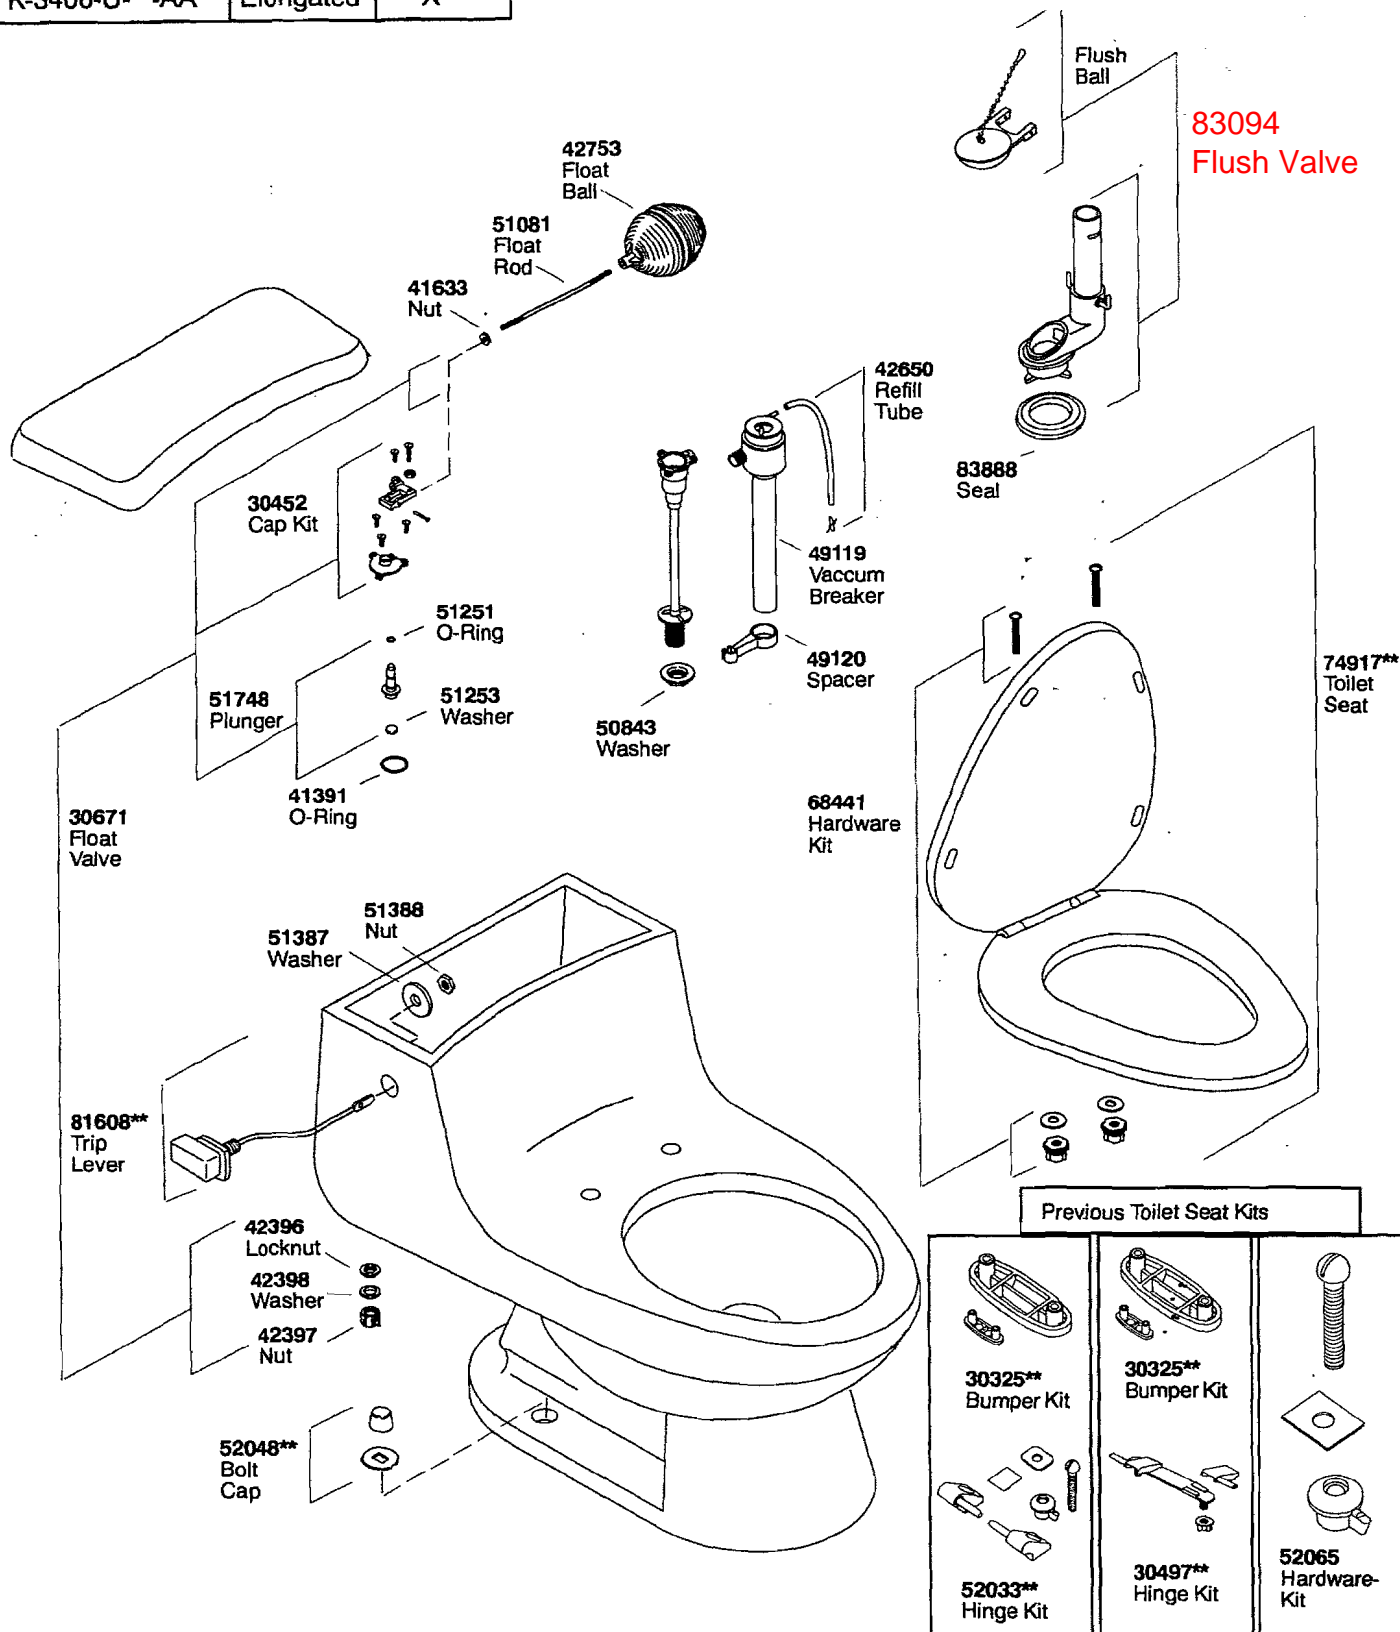

KOHLER®

SAN MIGUEL™ TOILET

K#	Bowl	Insulated
K-3406-**-AA	Elongated	
K-3406-U-**-AA	Elongated	X

87449 Flapper

83094
Flush Valve

**Finish/color code must be specified when ordering.

K#	Bowl
K-3406-**	Elongated

**Finish/color code must be specified when ordering.