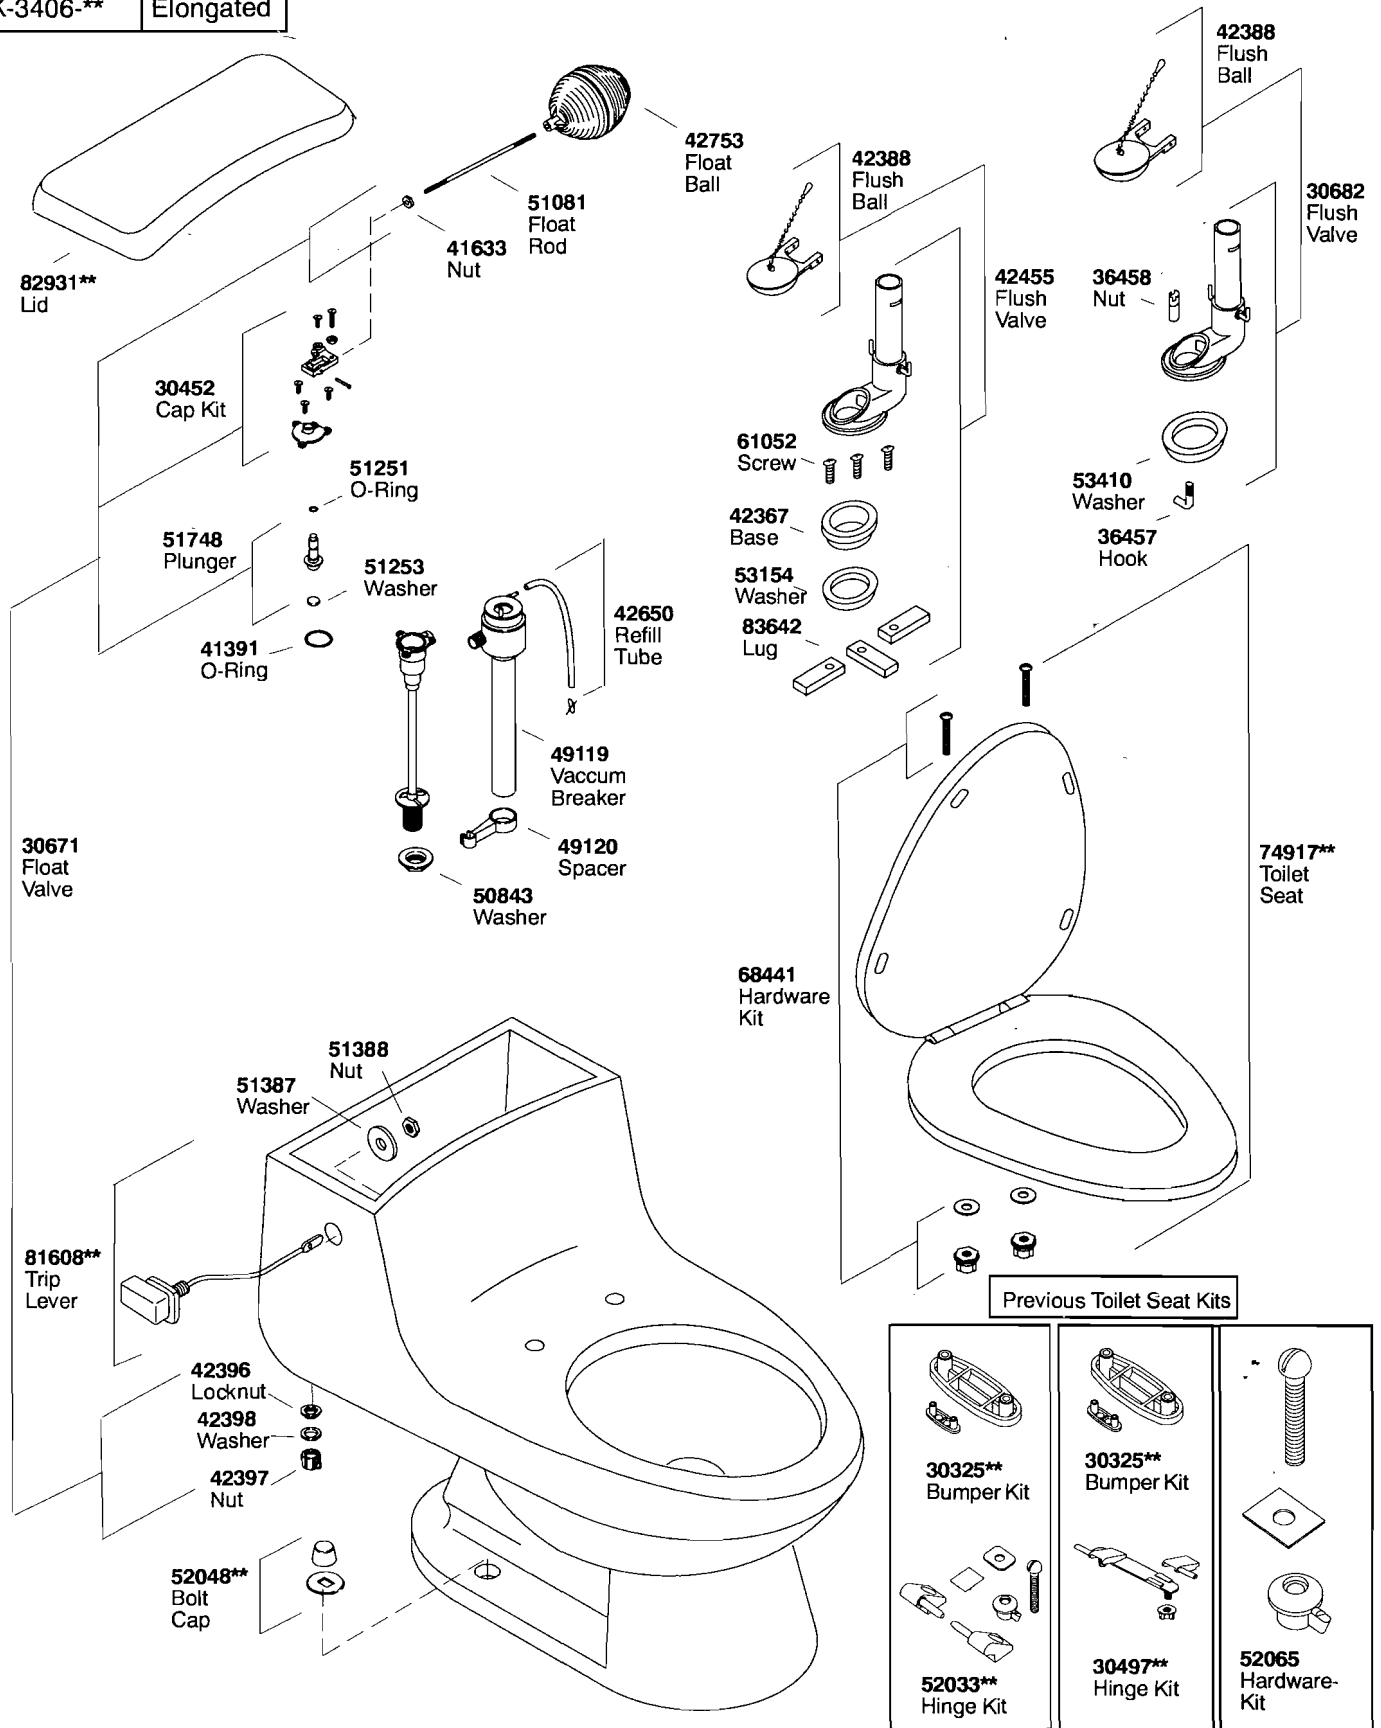

KOHLER®

SAN MIGUEL™ TOILET

K#	Bowl	Insulated
K-3406-**-AA	Elongated	
K-3406-U-**-AA	Elongated	X

87449 Flapper

83094
Flush Valve

**Finish/color code must be specified when ordering.

K#	Bowl
K-3406-**	Elongated

**Finish/color code must be specified when ordering.