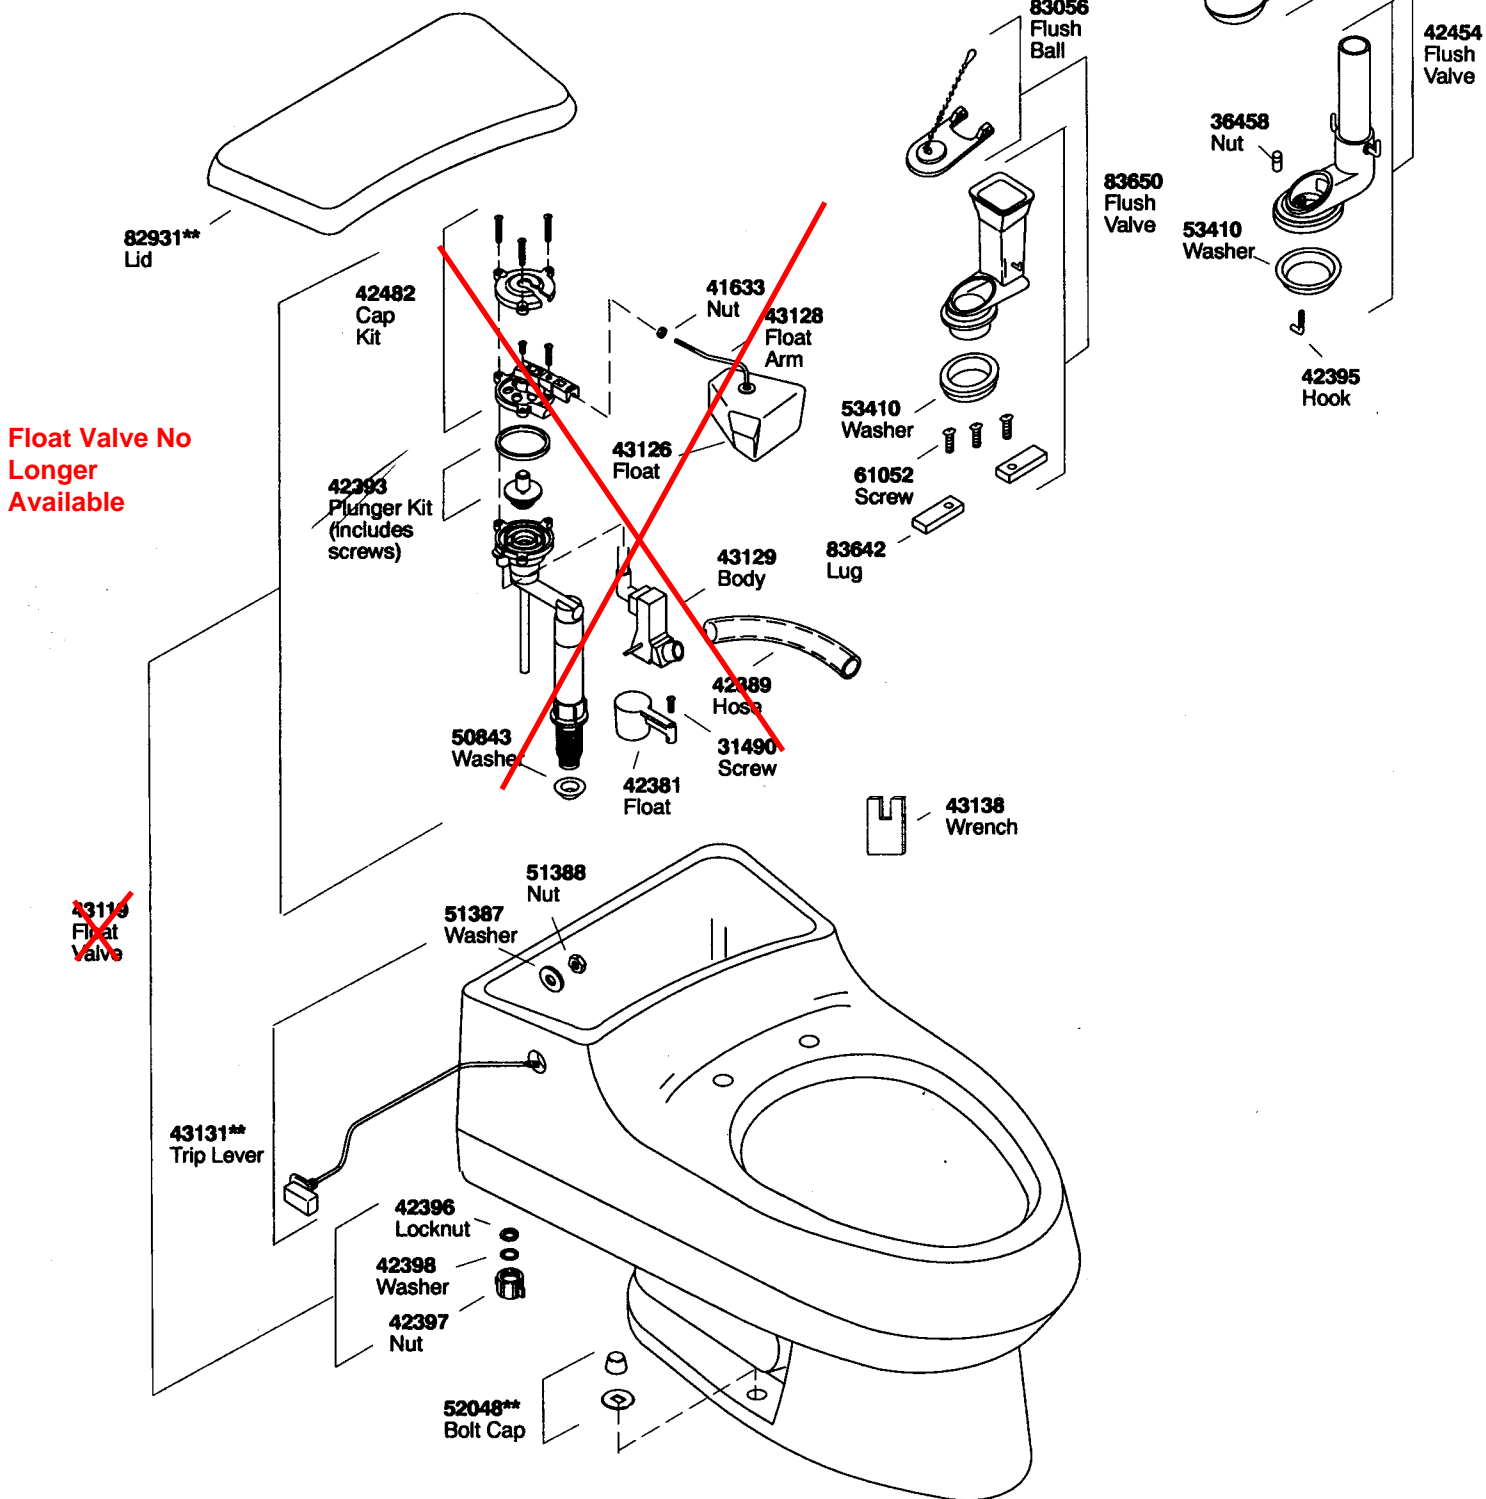

K#	Description	Bowl
K-3395-EB	Toilet	Elongated
43130**	Retrofit Kit	N/A

\*\*Finish/color code must be specified when ordering.

K#	Bowl
K-3397-**	Elongated

 42393 Plunger Kit consists of:  
42469 Screw (3 ea.), 42576 O-Ring (1 ea.), 42471 Piston (1 ea.)

### PREVIOUS TOILET SEAT KITS

 <p>30325** Bumper Kit</p>	 <p>55382** Bumper Kit</p>	 <p>52065** Hardware-Kit</p>
 <p>52033** Hinge Kit</p>	 <p>30497** Hinge Kit</p>	

Plumbing Parts Depot  
800-448-8977  
www.plumbingpartsdepot.com