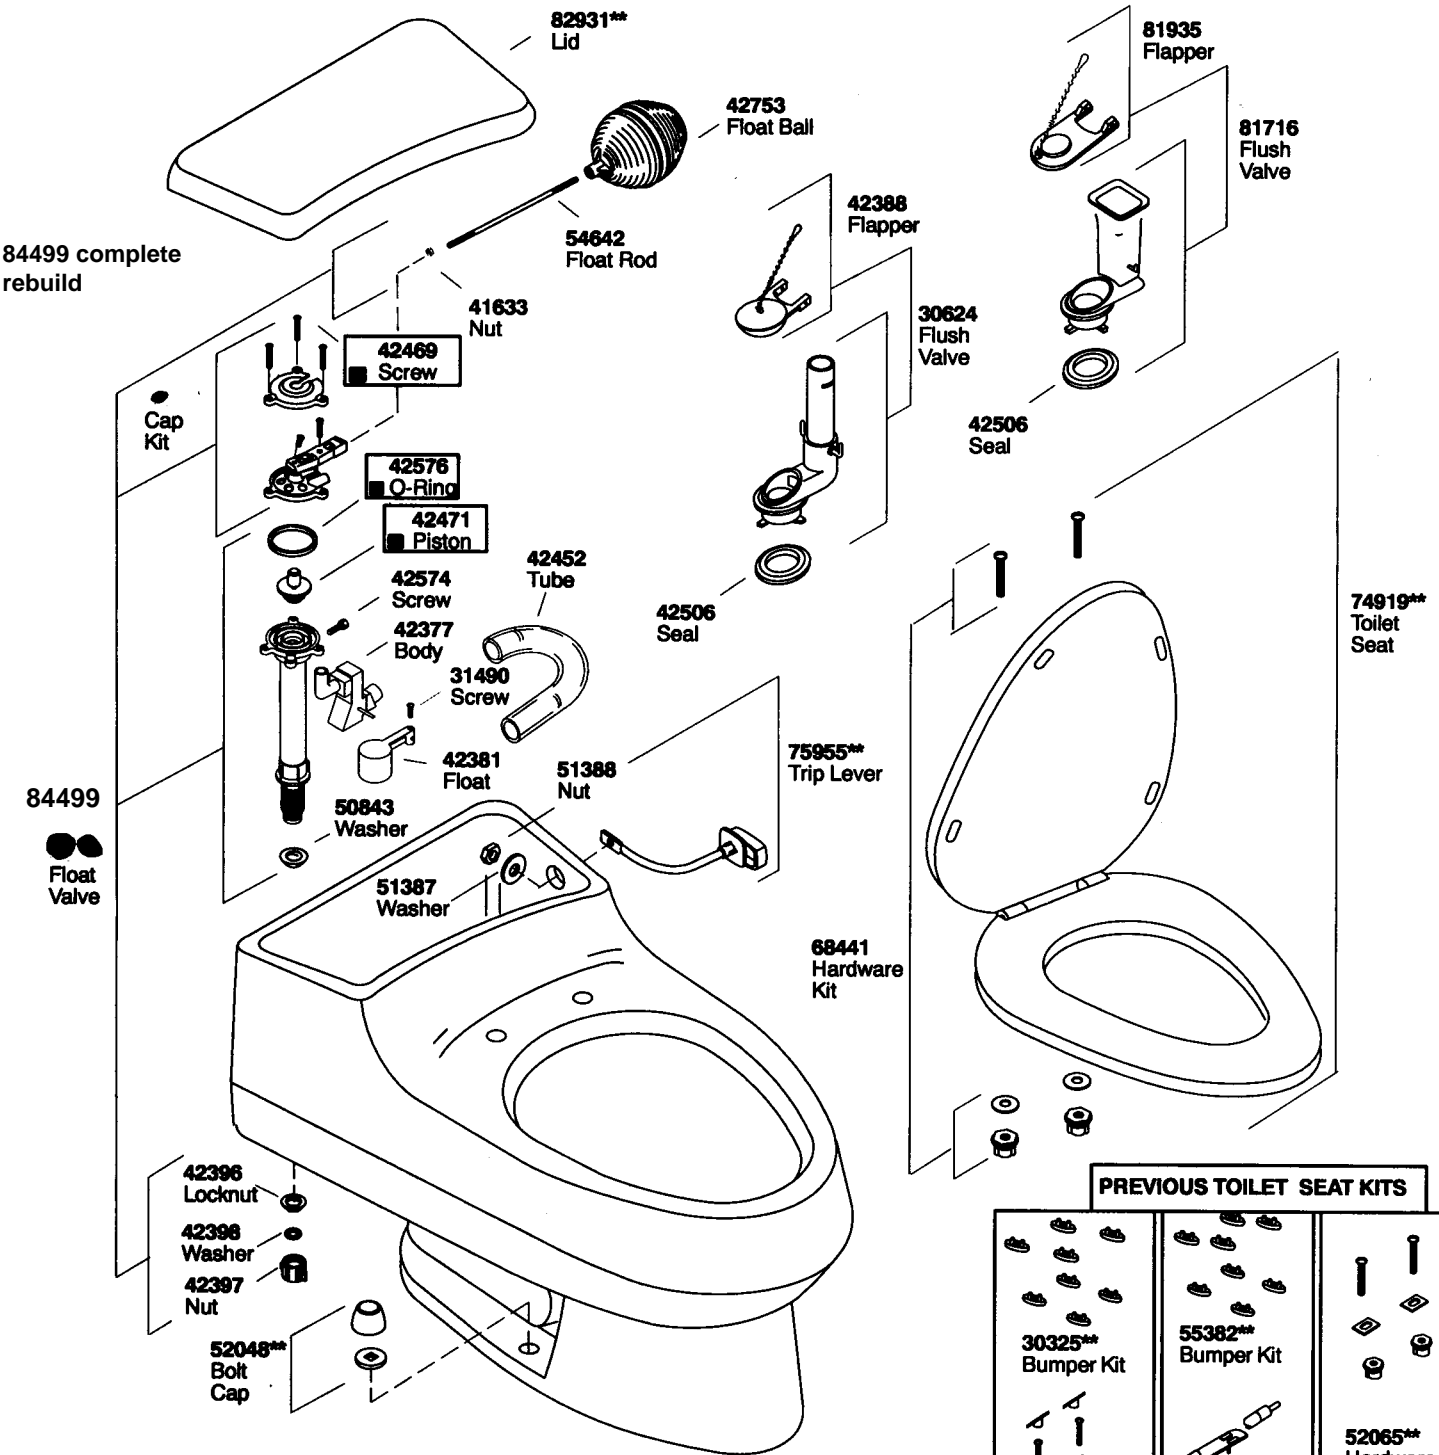

K#	Description	Bowl
K-3395-EB	Toilet	Elongated
43130**	Retrofit Kit	N/A

\*\*Finish/color code must be specified when ordering.

K#	Bowl
K-3397-**	Elongated

 42393 Plunger Kit consists of:  
42469 Screw (3 ea.), 42576 O-Ring (1 ea.), 42471 Piston (1 ea.)

### PREVIOUS TOILET SEAT KITS

 <p>30325** Bumper Kit</p>	 <p>55382** Bumper Kit</p>	 <p>52065** Hardware-Kit</p>
 <p>52033** Hinge Kit</p>	 <p>30497** Hinge Kit</p>	

Plumbing Parts Depot  
800-448-8977  
www.plumbingpartsdepot.com

\*\*Finish/color code must be specified when ordering.