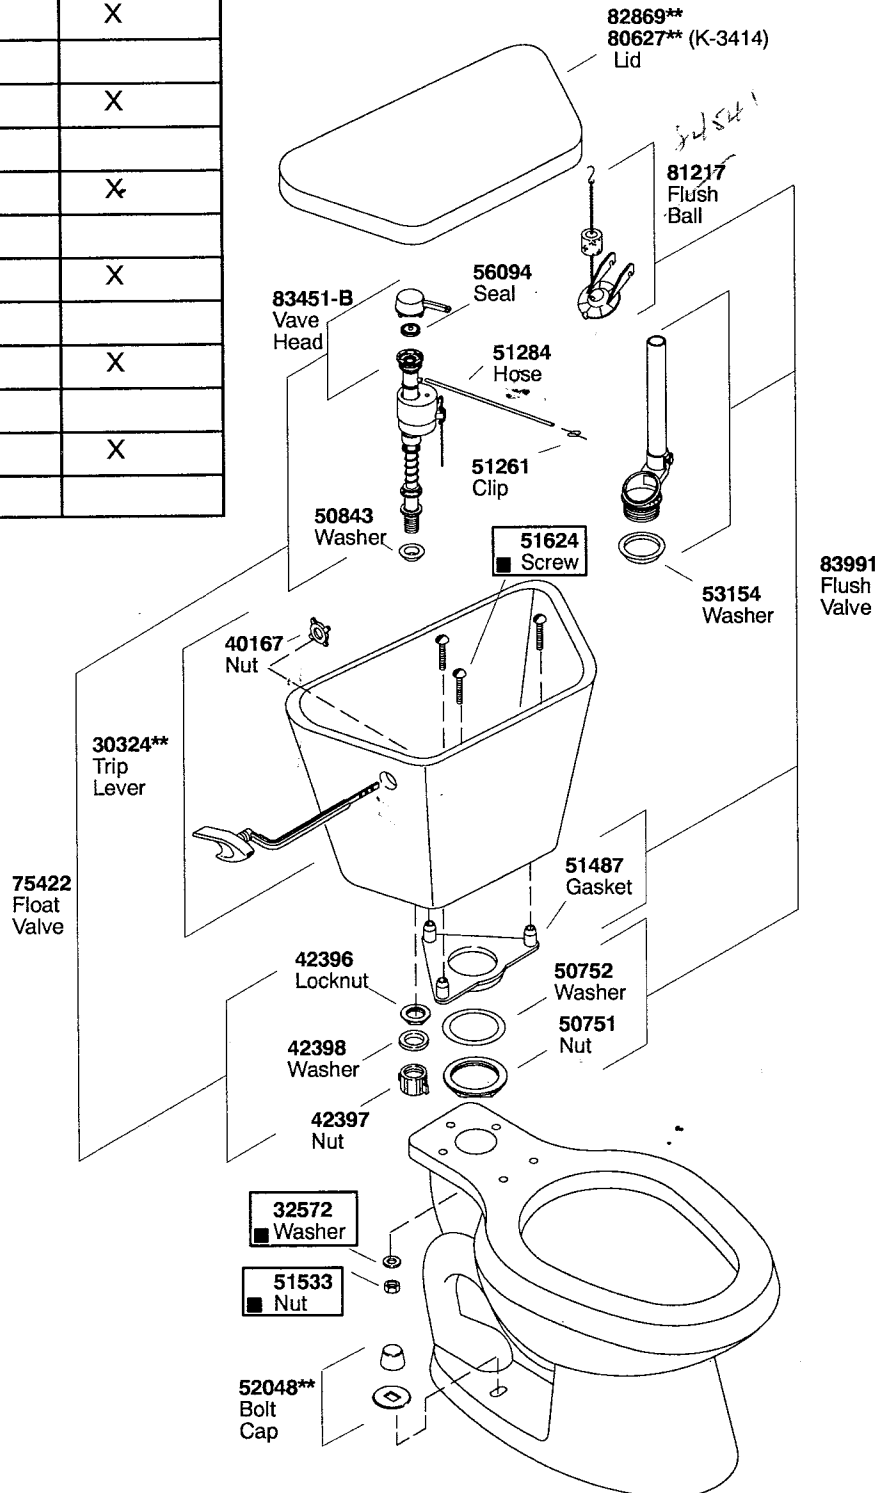

K#	Bowl	Insulated	Tank Locks	Bed Pan Lugs
K-3520-C-**-AA	Elongated			
K-3520-CT-**-AA	Elongated		X	
K-3520-CU-**-AA	Elongated	X		
K-3520-EB-**-AA	Elongated			
K-3520-L-**-AA	Elongated			X
K-3520-U-**-AA	Elongated	X		
K-3520-T-**-AA	Elongated		X	
K-3521-C-**-AA	Round			
K-3521-CU-**-AA	Round	X		
K-3521-PB-**-AA	Round			
K-3521-T-**-AA	Round		X	
K-3521-U-**-AA	Round	X		
K-3521-UT-**-AA	Round	X	X	

30419 Hardware Kit Consists of:
 51624 (3 ea.), 32572 (3 ea.), 51533 (3ea.)

**Finish/color code must be specified when ordering.

K#	Bowl	Insulated	Tank Cover Locks
K-3407-**-AA	Elongated		
K-3407-T-**-AA	Elongated		X
K-3407-U-**-AA	Elongated	X	
K-3407-UT-**-AA	Elongated	X	X
K-3414-**-AA	Round		
K-3414-T-**-AA	Round		X
K-3414-U-**-AA	Round	X	
K-3414-UT-**-AA	Round	X	X
K-3420-**-AA/AB/AC	Elongated		
K-3420-T-**-AA/AB/AC	Elongated		X
K-3420-U-**-AA/AB/AC	Elongated	X	
K-3420-UT-**-AA/AB/AC	Elongated	X	X
K-3421-**-AA/AB/AC	Round		
K-3421-T-**-AA/AB/AC	Round		X
K-3421-U-**-AA/AB/AC	Round	X	
K-3421-UT-**-AA/AB/AC	Round	X	X
K-3428-**-AA	Elongated		

30419 Hardware Kit Consists of:
 51624 (3 ea.), 32572 (3 ea.), 51533 (3ea.)

**Finish/color code must be specified when ordering.

K#	Bowl	Insuliner
K-3420-X-**-AA	Elongated	
K-3420-XU-**-AA	Elongated	X
K-3421-X-**-AA	Round	
K-3421-XU-**-AA	Round	X

30419 Hardware Kit Consists of:
51624 (3 ea.), 32572 (3 ea.), 51533 (3 ea.)

**Finish/color code must be specified when ordering.

K#	Bowl
K-3512-EBA	Elongated
K-3512-PBA	Round
K-3514-PBA	Round
K-3510-PBA	Round