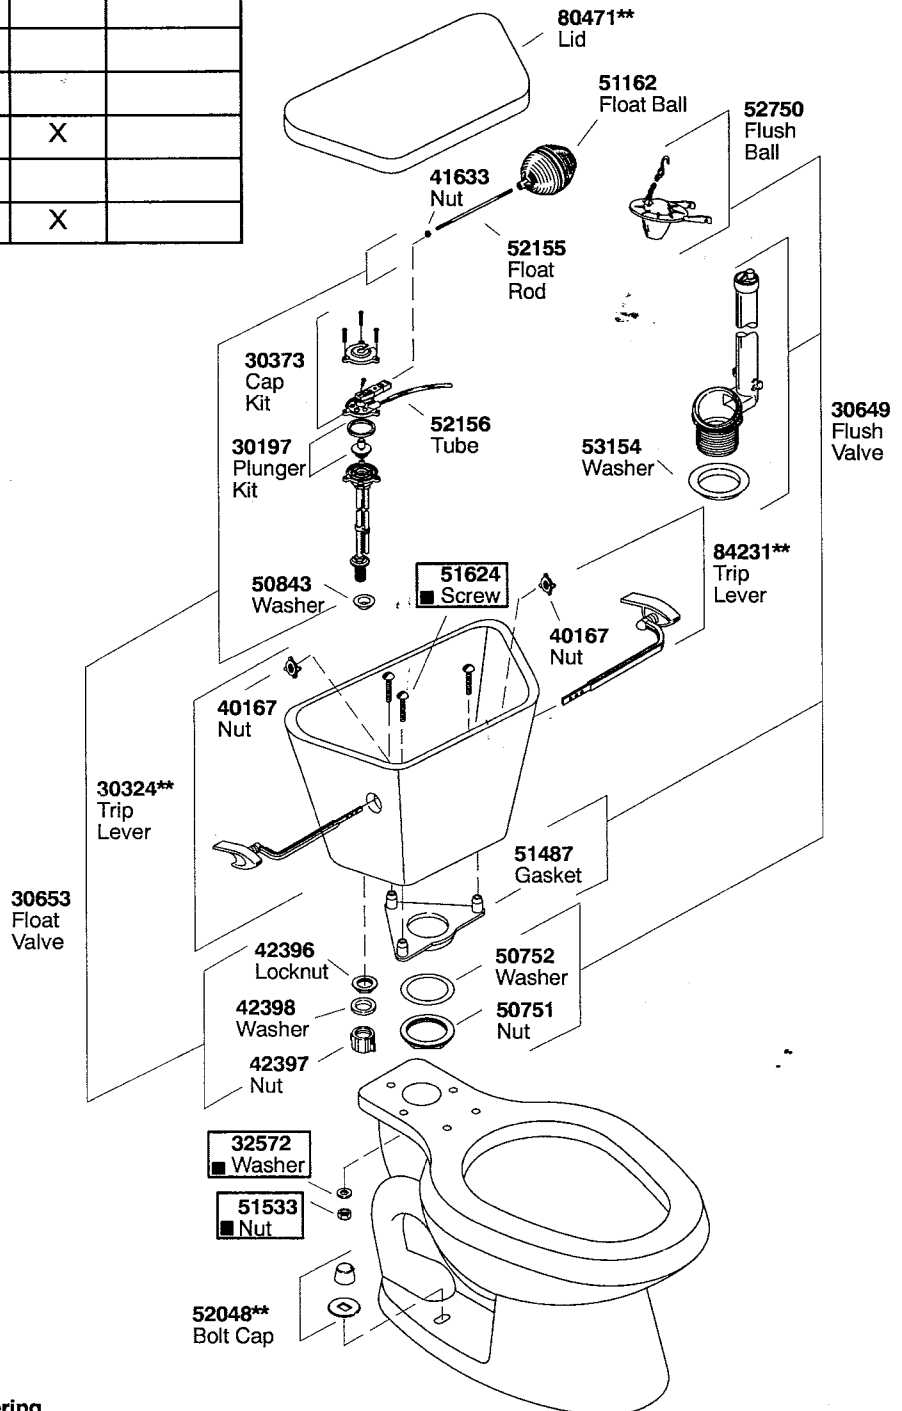

K#	Bowl	Insulated	Tank Locks	Bed Pan Lugs
K-3520-C-**-AA	Elongated			
K-3520-CT-**-AA	Elongated		X	
K-3520-CU-**-AA	Elongated	X		
K-3520-EB-**-AA	Elongated			
K-3520-L-**-AA	Elongated			X
K-3520-U-**-AA	Elongated	X		
K-3520-T-**-AA	Elongated		X	
K-3521-C-**-AA	Round			
K-3521-CU-**-AA	Round	X		
K-3521-PB-**-AA	Round			
K-3521-T-**-AA	Round		X	
K-3521-U-**-AA	Round	X		
K-3521-UT-**-AA	Round	X	X	

30419 Hardware Kit Consists of:
 51624 (3 ea.), 32572 (3 ea.), 51533 (3ea.)

**Finish/color code must be specified when ordering.

K#	Bowl	Insulated	Tank Cover Locks
K-3407-**-AA	Elongated		
K-3407-T-**-AA	Elongated		X
K-3407-U-**-AA	Elongated	X	
K-3407-UT-**-AA	Elongated	X	X
K-3414-**-AA	Round		
K-3414-T-**-AA	Round		X
K-3414-U-**-AA	Round	X	
K-3414-UT-**-AA	Round	X	X
K-3420-**-AA/AB/AC	Elongated		
K-3420-T-**-AA/AB/AC	Elongated		X
K-3420-U-**-AA/AB/AC	Elongated	X	
K-3420-UT-**-AA/AB/AC	Elongated	X	X
K-3421-**-AA/AB/AC	Round		
K-3421-T-**-AA/AB/AC	Round		X
K-3421-U-**-AA/AB/AC	Round	X	
K-3421-UT-**-AA/AB/AC	Round	X	X
K-3428-**-AA	Elongated		

30419 Hardware Kit Consists of:
 51624 (3 ea.), 32572 (3 ea.), 51533 (3ea.)

**Finish/color code must be specified when ordering.

K#	Bowl	Insuliner
K-3420-X-**-AA	Elongated	
K-3420-XU-**-AA	Elongated	X
K-3421-X-**-AA	Round	
K-3421-XU-**-AA	Round	X

 **52050 Tank Accessory Pack** Consists of:
51624 (3 ea.), 32572 (3 ea.), 51533 (3ea.), 51743 (3 ea.), 51532 (6 ea.)

**Finish/color code must be specified when ordering.