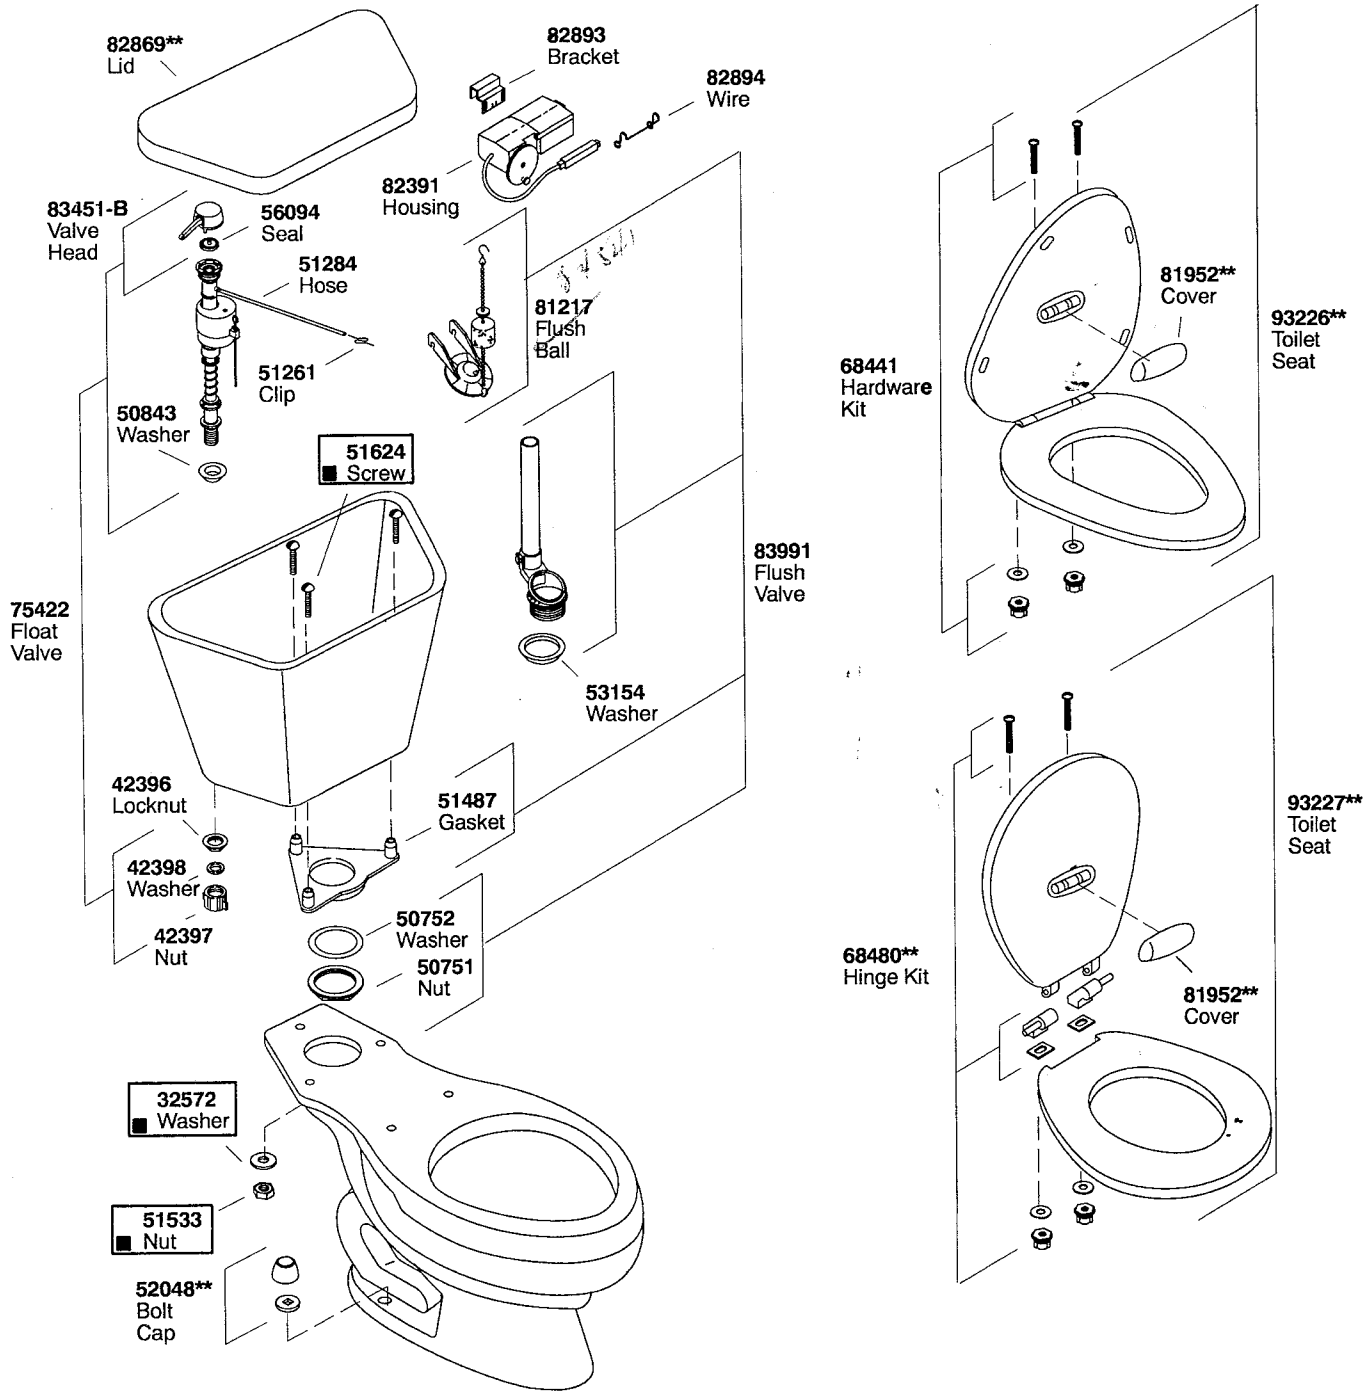

30419 Hardware Kit Consists of:
 51624 (3 ea.), 32572 (3 ea.), 51533 (3ea.)

**Finish/color code must be specified when ordering.

K#	Bowl	Insulated	Tank Cover Locks
K-3407-**-AA	Elongated		
K-3407-T-**-AA	Elongated		X
K-3407-U-**-AA	Elongated	X	
K-3407-UT-**-AA	Elongated	X	X
K-3414-**-AA	Round		
K-3414-T-**-AA	Round		X
K-3414-U-**-AA	Round	X	
K-3414-UT-**-AA	Round	X	X
K-3420-**-AA/AB/AC	Elongated		
K-3420-T-**-AA/AB/AC	Elongated		X
K-3420-U-**-AA/AB/AC	Elongated	X	
K-3420-UT-**-AA/AB/AC	Elongated	X	X
K-3421-**-AA/AB/AC	Round		
K-3421-T-**-AA/AB/AC	Round		X
K-3421-U-**-AA/AB/AC	Round	X	
K-3421-UT-**-AA/AB/AC	Round	X	X
K-3428-**-AA	Elongated		

30419 Hardware Kit Consists of:
 51624 (3 ea.), 32572 (3 ea.), 51533 (3ea.)

**Finish/color code must be specified when ordering.

K#	Bowl	Insuliner
K-3420-X-**-AA	Elongated	
K-3420-XU-**-AA	Elongated	X
K-3421-X-**-AA	Round	
K-3421-XU-**-AA	Round	X

30419 Hardware Kit Consists of:
51624 (3 ea.), 32572 (3 ea.), 51533 (3 ea.)

**Finish/color code must be specified when ordering.

K#	Bowl
K-3512-EBA	Elongated
K-3512-PBA	Round
K-3514-PBA	Round
K-3510-PBA	Round