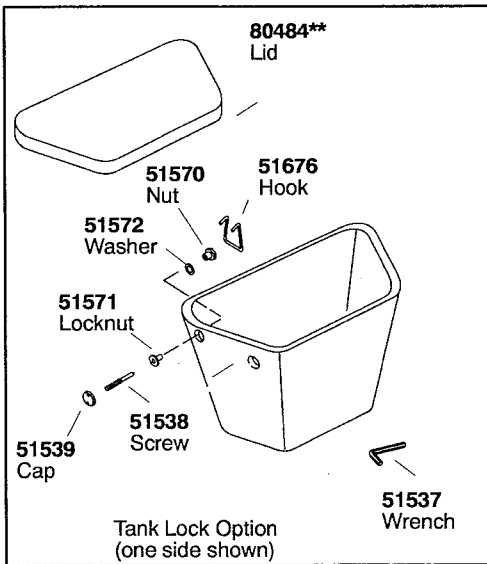

K#	Bowl	Insulated	Tank Locks	Bed Pan Lugs
K-3520-C-**-AA	Elongated			
K-3520-CT-**-AA	Elongated		X	
K-3520-CU-**-AA	Elongated	X		
K-3520-EB-**-AA	Elongated			
K-3520-L-**-AA	Elongated			X
K-3520-U-**-AA	Elongated	X		
K-3520-T-**-AA	Elongated		X	
K-3521-C-**-AA	Round			
K-3521-CU-**-AA	Round	X		
K-3521-PB-**-AA	Round			
K-3521-T-**-AA	Round		X	
K-3521-U-**-AA	Round	X		
K-3521-UT-**-AA	Round	X	X	

30419 Hardware Kit Consists of:
 51624 (3 ea.), 32572 (3 ea.), 51533 (3ea.)

**Finish/color code must be specified when ordering.

K#	Bowl	Insulated	Tank Cover Locks
K-3407-**-AA	Elongated		
K-3407-T-**-AA	Elongated		X
K-3407-U-**-AA	Elongated	X	
K-3407-UT-**-AA	Elongated	X	X
K-3414-**-AA	Round		
K-3414-T-**-AA	Round		X
K-3414-U-**-AA	Round	X	
K-3414-UT-**-AA	Round	X	X
K-3420-**-AA/AB/AC	Elongated		
K-3420-T-**-AA/AB/AC	Elongated		X
K-3420-U-**-AA/AB/AC	Elongated	X	
K-3420-UT-**-AA/AB/AC	Elongated	X	X
K-3421-**-AA/AB/AC	Round		
K-3421-T-**-AA/AB/AC	Round		X
K-3421-U-**-AA/AB/AC	Round	X	
K-3421-UT-**-AA/AB/AC	Round	X	X
K-3428-**-AA	Elongated		

30419 Hardware Kit Consists of:
 51624 (3 ea.), 32572 (3 ea.), 51533 (3ea.)

**Finish/color code must be specified when ordering.

K#	Bowl	Insuliner
K-3420-X-**-AA	Elongated	
K-3420-XU-**-AA	Elongated	X
K-3421-X-**-AA	Round	
K-3421-XU-**-AA	Round	X