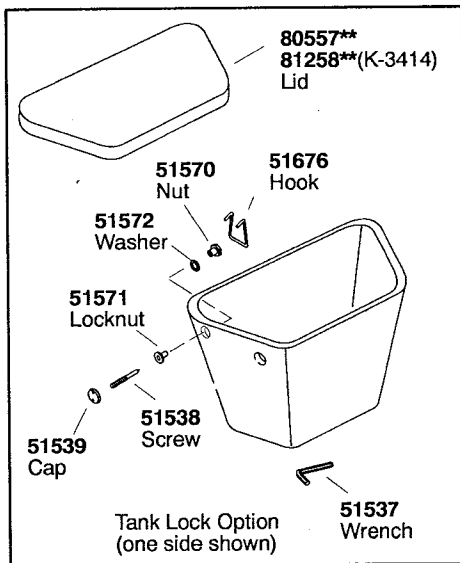

K#	Bowl	Insulated	Tank Locks	Bed Pan Lugs
K-3520-C-**-AA	Elongated			
K-3520-CT-**-AA	Elongated		X	
K-3520-CU-**-AA	Elongated	X		
K-3520-EB-**-AA	Elongated			
K-3520-L-**-AA	Elongated			X
K-3520-U-**-AA	Elongated	X		
K-3520-T-**-AA	Elongated		X	
K-3521-C-**-AA	Round			
K-3521-CU-**-AA	Round	X		
K-3521-PB-**-AA	Round			
K-3521-T-**-AA	Round		X	
K-3521-U-**-AA	Round	X		
K-3521-UT-**-AA	Round	X	X	

30419 Hardware Kit Consists of:
 51624 (3 ea.), 32572 (3 ea.), 51533 (3ea.)

**Finish/color code must be specified when ordering.

K#	Bowl	Insulated	Tank Cover Locks
K-3407-**-AA	Elongated		
K-3407-T-**-AA	Elongated		X
K-3407-U-**-AA	Elongated	X	
K-3407-UT-**-AA	Elongated	X	X
K-3414-**-AA	Round		
K-3414-T-**-AA	Round		X
K-3414-U-**-AA	Round	X	
K-3414-UT-**-AA	Round	X	X
K-3420-**-AA/AB/AC	Elongated		
K-3420-T-**-AA/AB/AC	Elongated		X
K-3420-U-**-AA/AB/AC	Elongated	X	
K-3420-UT-**-AA/AB/AC	Elongated	X	X
K-3421-**-AA/AB/AC	Round		
K-3421-T-**-AA/AB/AC	Round		X
K-3421-U-**-AA/AB/AC	Round	X	
K-3421-UT-**-AA/AB/AC	Round	X	X
K-3428-**-AA	Elongated		

30419 Hardware Kit Consists of:
 51624 (3 ea.), 32572 (3 ea.), 51533 (3ea.)

**Finish/color code must be specified when ordering.

K#	Bowl	Insuliner
K-3420-X-**-AA	Elongated	
K-3420-XU-**-AA	Elongated	X
K-3421-X-**-AA	Round	
K-3421-XU-**-AA	Round	X