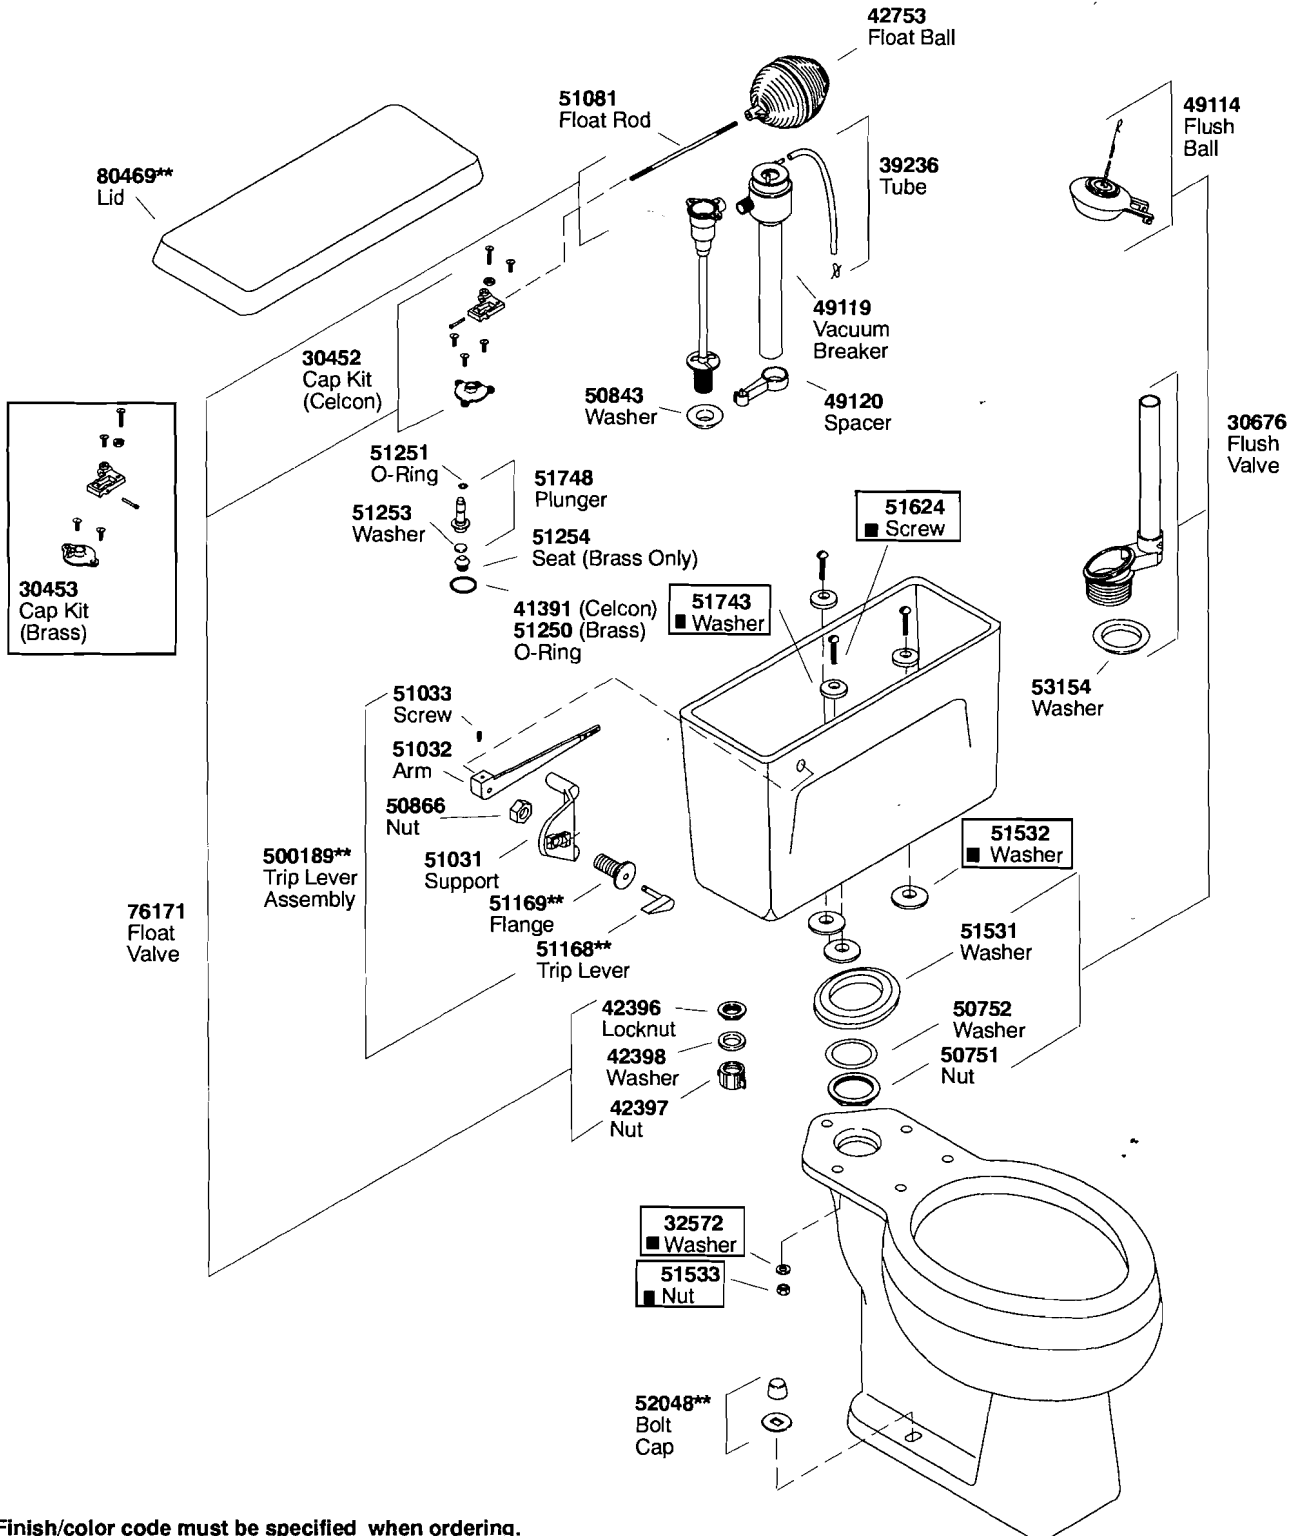

30419 Hardware Kit Consists of:
 51624 (3 ea.), 32572 (3 ea.), 51533 (3ea.)

**Finish/color code must be specified when ordering.

K#	Bowl	Insulated	Tank Cover Locks
K-3407-**-AA	Elongated		
K-3407-T-**-AA	Elongated		X
K-3407-U-**-AA	Elongated	X	
K-3407-UT-**-AA	Elongated	X	X
K-3414-**-AA	Round		
K-3414-T-**-AA	Round		X
K-3414-U-**-AA	Round	X	
K-3414-UT-**-AA	Round	X	X
K-3420-**-AA/AB/AC	Elongated		
K-3420-T-**-AA/AB/AC	Elongated		X
K-3420-U-**-AA/AB/AC	Elongated	X	
K-3420-UT-**-AA/AB/AC	Elongated	X	X
K-3421-**-AA/AB/AC	Round		
K-3421-T-**-AA/AB/AC	Round		X
K-3421-U-**-AA/AB/AC	Round	X	
K-3421-UT-**-AA/AB/AC	Round	X	X
K-3428-**-AA	Elongated		

30419 Hardware Kit Consists of:
 51624 (3 ea.), 32572 (3 ea.), 51533 (3ea.)

**Finish/color code must be specified when ordering.

K#	Bowl	Insuliner
K-3420-X-**-AA	Elongated	
K-3420-XU-**-AA	Elongated	X
K-3421-X-**-AA	Round	
K-3421-XU-**-AA	Round	X

30419 Hardware Kit Consists of:
51624 (3 ea.), 32572 (3 ea.), 51533 (3 ea.)

**Finish/color code must be specified when ordering.

K#	Bowl
K-3512-EBA	Elongated
K-3512-PBA	Round
K-3514-PBA	Round
K-3510-PBA	Round

 **52050 Tank Accessory Pack** Consists of:
51624 (3 ea.), 32572 (3 ea.), 51533 (3ea.), 51743 (3 ea.), 51532 (6 ea.)

**Finish/color code must be specified when ordering.