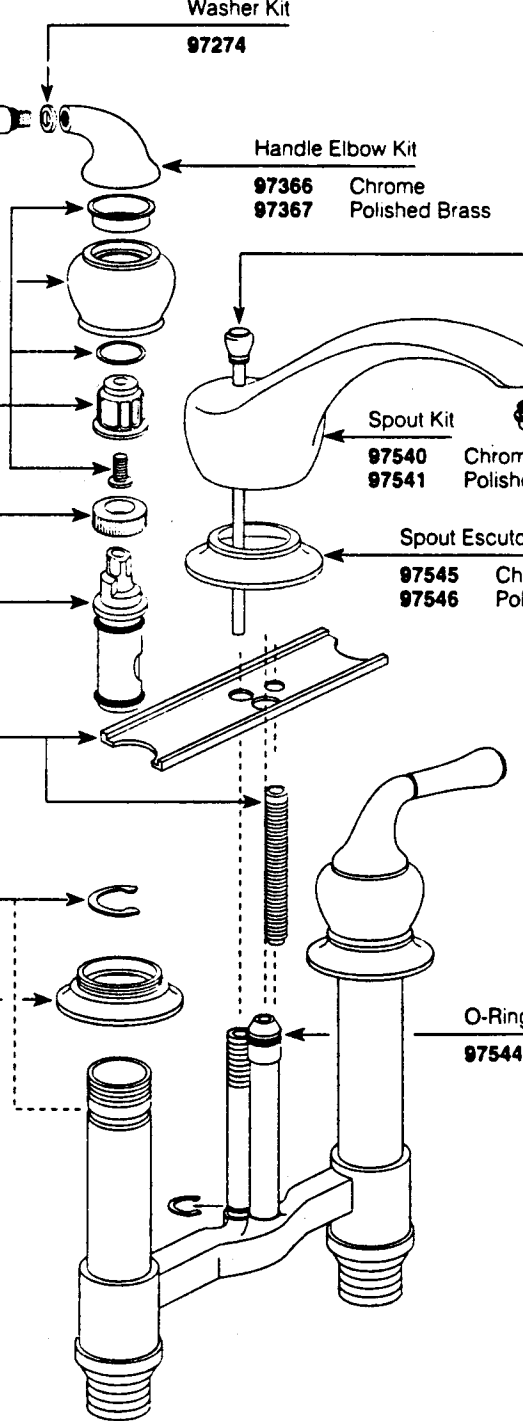

MONTICELLO by MOEN
TWO-HANDLE
WIDESPREAD
LAVATORY FAUCET

MODEL NUMBER

Lever Handle		
Chrome	Chrome/Polished Brass	Polished Brass
4570	4570-CP	4570-P

■ Order by Part Name and
Part Number (Bold Face Type)

Plumbing Parts Depot
610-495-8790

MONTICELLO by MOEN

TWO-HANDLE LAVATORY FAUCET

MODEL NUMBER

Lever Handles		
Chrome	Polished Brass	Chrome/Polished Brass
4560	4560-P	4560-CP

■ Order by Part Name and Part Number (Bold Face Type)

Lever Handle Insert Kit

Handle Hub Kit

97542	Chrome
97543	Polished Brass

Adapter Kit

Hot	Cold
97556	97555

Cartridge Nut Kit

97535

Replacement Cartridge

1224

Aerator

97533	Chrome
97534	Polished Brass

Spout Kit

97540	Chrome
97541	Polished Brass

Spout Escutcheon Kit

97545	Chrome
97546	Polished Brass

O-Ring Kit

97544