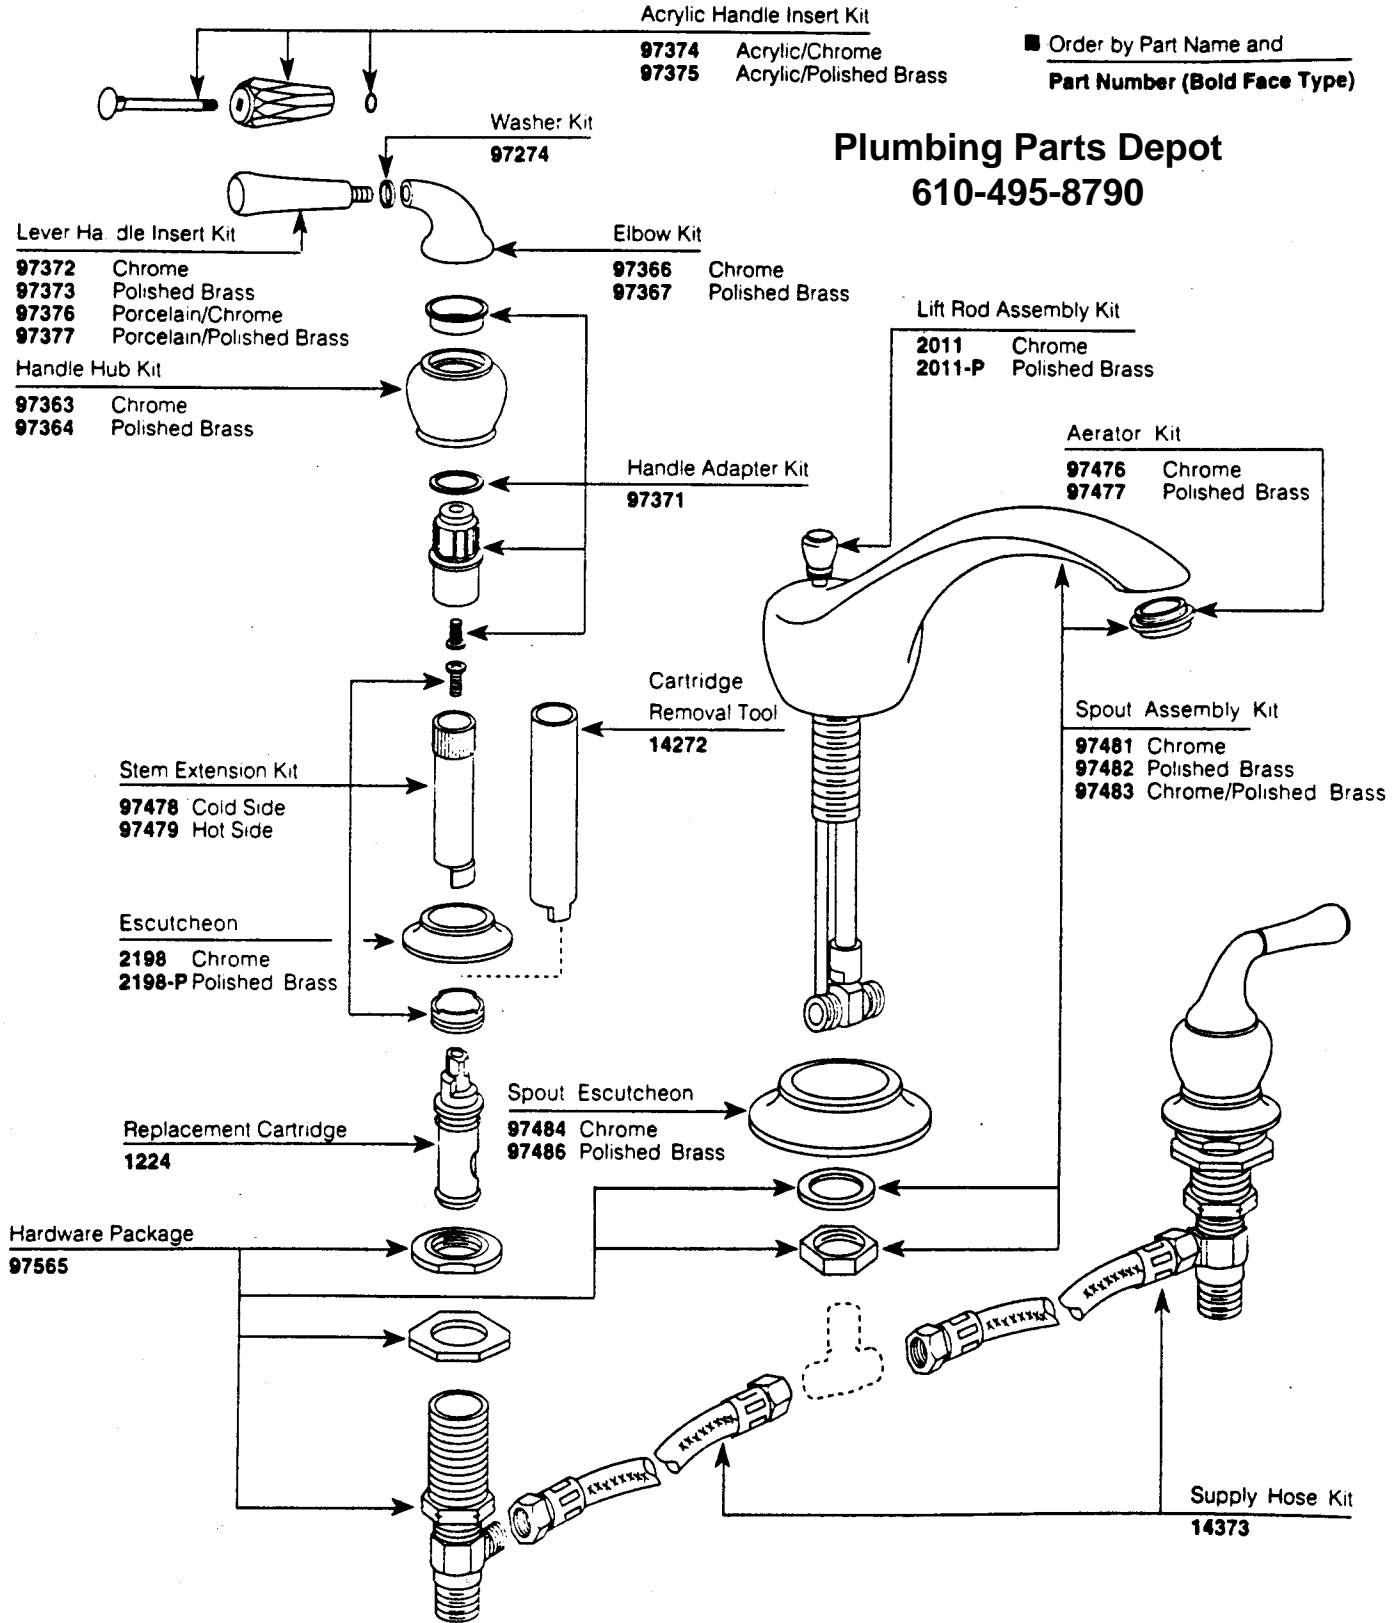

MONTICELLO by MOEN
TWO-HANDLE
WIDESPREAD
LAVATORY FAUCET

MODEL NUMBER

Lever Handle		
Chrome	Chrome/Polished Brass	Polished Brass
4570	4570-CP	4570-P

■ Order by Part Name and
Part Number (Bold Face Type)

Plumbing Parts Depot
610-495-8790

MONTICELLO by MOEN

TWO-HANDLE LAVATORY FAUCET

MODEL NUMBER

Lever Handles		
Chrome	Polished Brass	Chrome/Polished Brass
4560	4560-P	4560-CP

■ Order by Part Name and Part Number (Bold Face Type)

Lever Handle Insert Kit

Handle Hub Kit

97542	Chrome
97543	Polished Brass

Adapter Kit

Hot	Cold
97556	97555

Cartridge Nut Kit

97535

Replacement Cartridge

1224

Plumbing Parts Depot
610-495-8790