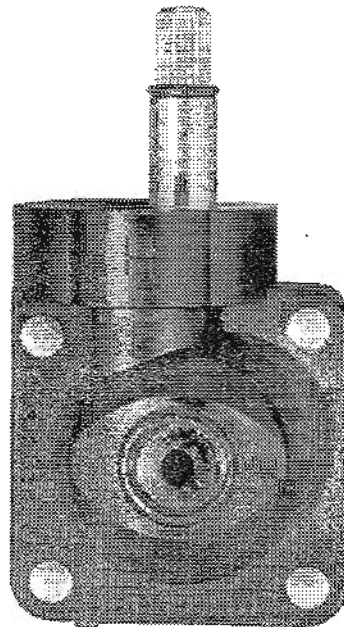

Plumbing Parts Depot  
610-495-8790  
www.ppd1.biz

25072-2 Thermostatic Valve Cartridge

26066-1 3/4" Hot or Cold  
Long Ceramic Cartridge

26067-1 1/2" Hot or Cold  
Long Ceramic Cartridge

**Plumbing Parts Depot**

**610-495-8790**

**www.ppd1.biz**

26068-1 1/2" Hot or Cold  
Short Ceramic Cartridge

26071-1 3/4" Hot or Cold  
Short Ceramic Cartridge

26072-94 Pressure Balance Cartridge  
with Chrome Stem

26072-95 Pressure Balance Cartridge  
with Brass Stem

**Plumbing Parts Depot**  
**610-495-8790**  
**www.ppd1.biz**

28072-4 Five Way Diverter Valve Cartridge

28072-54 Four Way Diverter Valve Cartridge