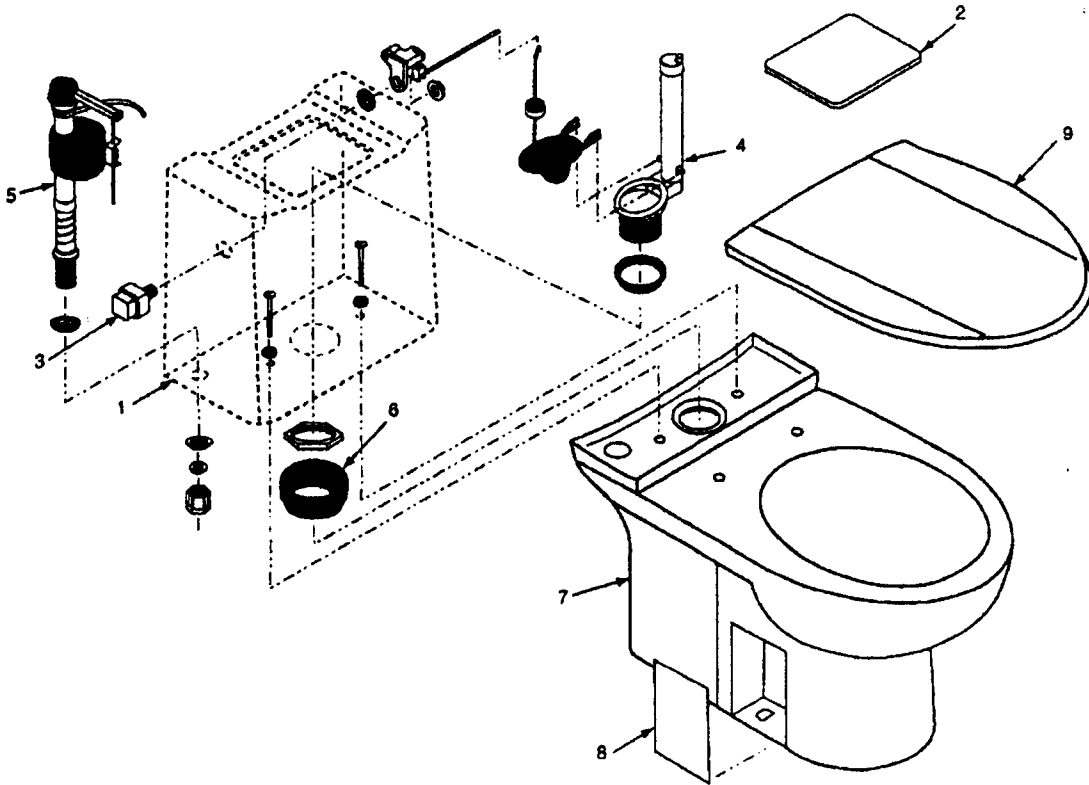

GRAPHIQUE ELONGATED 2-PIECE TOILET, MODEL 9011X

- 90110.00.001 Toilet complete with chrome flush button and seat hinges
- 90112.00.001 Toilet complete with polished brass flush button and seat hinges

Index No.	Part Number	Description	Qty. Used	90110	90112
1	41110.00.001	TANK ASSY, COMPLETE, W/CHROME FLUSH BUTTON	1	X	
	41112.00.001	TANK ASSY, COMPLETE, W/POL BRASS FLUSH BUTTON	1		X
2	80110.00.001	COVER, TANK	1	X	X
3	81010.00.000	FLUSH BUTTON ASSY, CHROME (W/BEZEL AND MTG HDWR)	1	X	
	81012.00.000	FLUSH BUTTON ASSY, POL BRASS (W/BEZEL AND MTG HDWR)	1		X
4	83020.00.000	FLUSH VALVE ASSY (W/FLAPPER ASSY, GASKET AND NUT)	1	X	X
5	84110.00.000	WATER CONTROL ASSY (W/MTG HDWR)	1	X	X
6	170-C	KIT, COUPLING, BOWL/TANK (W/GASKET AND MTG HDWR)	1	X	X
7	40110.00.001	BOWL, ELONGATED	1	X	X
8	82020.00.001	COVER, BOLT HOLE	2	X	X
9	70060.00.001	SEAT, ELONGATED, W/CHROME HINGES	1	X	
	70062.00.001	SEAT, ELONGATED, W/POL BRASS HINGES	1		X