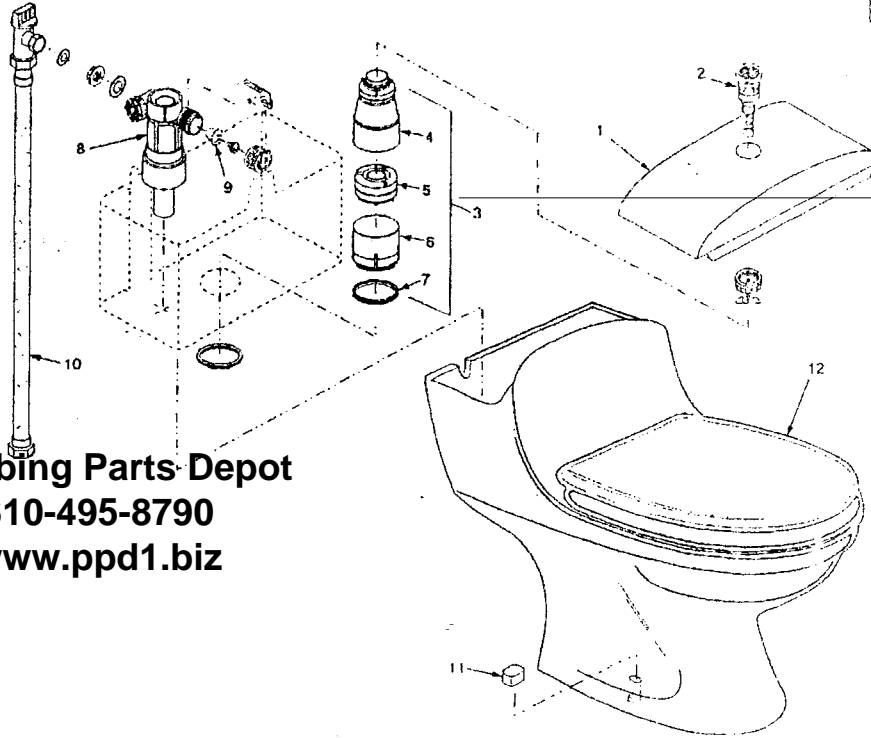

- VENETO ELONGATED 1-PIECE TOILET, MODEL 9012**
 97120.00.XXX Toilet complete with chrome flush button and seat hinges
 97122.00.XXX Toilet complete with polished brass flush button and seat hinges
 97123.00.XXX Toilet complete with gold flush button and seat hinges

**Complete
flushvalve only
no indiv. parts
available**

Plumbing Parts Depot
610-495-8790
www.ppd1.biz

Index No.	Part Number *	Description	Qty. Used	97120	97122	97123
1	80080.00.XXX	COVER, TANK	1	X	X	X
2	81080.00.000	FLUSH BUTTON ASSY, CHROME (W/BEZEL AND MTG HDWR)	1	X		
	81082.00.000	FLUSH BUTTON ASSY, POL BRASS (W/BEZEL AND MTG HDWR)	1		X	
	81083.00.000	FLUSH BUTTON ASSY, GOLD (W/BEZEL AND MTG HDWR)	1			X
3	83081.00.000	FLUSH VALVE ASSY (COMPLETE)	1	X	X	X
4	N/A	VALVE HOUSING, UPPER	1	X	X	X
5	83084.00.000	PISTON ASSY	1	X	X	X
6	N/A	VALVE HOUSING, LOWER (W/MTG NUT)	1	X	X	X
7	83088.00.000	GASKET	1	X	X	X
8	83082.00.000	WATER CONTROL ASSY (W/MTG HARDWARE)	1	X	X	X
9	83086.00.000	MEMBRANE ASSY	1	X	X	X
10	83083.00.000	SUPPLY LINE (W/SHUTOFF VALVE AND GASKET)	1	X	X	X
11	82010.00.XXX	BOLT CAP	2	X	X	X
12	70030.00.XXX	SEAT, ELONGATED, W/CHROME HINGES	1	X		
	70032.00.XXX	SEAT, ELONGATED, W/POL BRASS HINGES	1		X	
	70033.00.XXX	SEAT, ELONGATED, W/GOLD HINGES	1			X