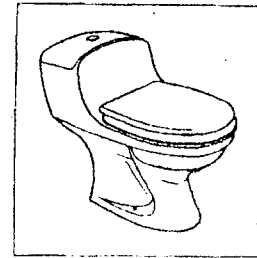

- VENETO ELONGATED 1-PIECE TOILET, MODEL 9012**
 97120.00.XXX Toilet complete with chrome flush button and seat hinges
 97122.00.XXX Toilet complete with polished brass flush button and seat hinges
 97123.00.XXX Toilet complete with gold flush button and seat hinges

**Complete
flushvalve only
no indiv. parts
available**

Plumbing Parts Depot
610-495-8790
www.ppd1.biz

Index No.	Part Number *	Description	Qty. Used	97120	97122	97123
1	80080.00.XXX	COVER, TANK	1	X	X	X
2	81080.00.000	FLUSH BUTTON ASSY, CHROME (W/BEZEL AND MTG HDWR)	1	X		
	81082.00.000	FLUSH BUTTON ASSY, POL BRASS (W/BEZEL AND MTG HDWR)	1		X	
	81083.00.000	FLUSH BUTTON ASSY, GOLD (W/BEZEL AND MTG HDWR)	1			X
3	83081.00.000	FLUSH VALVE ASSY (COMPLETE)	1	X	X	X
4	N/A	VALVE HOUSING, UPPER	1	X	X	X
5	83084.00.000	PISTON ASSY	1	X	X	X
6	N/A	VALVE HOUSING, LOWER (W/MTG NUT)	1	X	X	X
7	83088.00.000	GASKET	1	X	X	X
8	83082.00.000	WATER CONTROL ASSY (W/MTG HARDWARE)	1	X	X	X
9	83086.00.000	MEMBRANE ASSY	1	X	X	X
10	83083.00.000	SUPPLY LINE (W/SHUTOFF VALVE AND GASKET)	1	X	X	X
11	82010.00.XXX	BOLT CAP	2	X	X	X
12	70030.00.XXX	SEAT, ELONGATED, W/CHROME HINGES	1	X		
	70032.00.XXX	SEAT, ELONGATED, W/POL BRASS HINGES	1		X	
	70033.00.XXX	SEAT, ELONGATED, W/GOLD HINGES	1			X