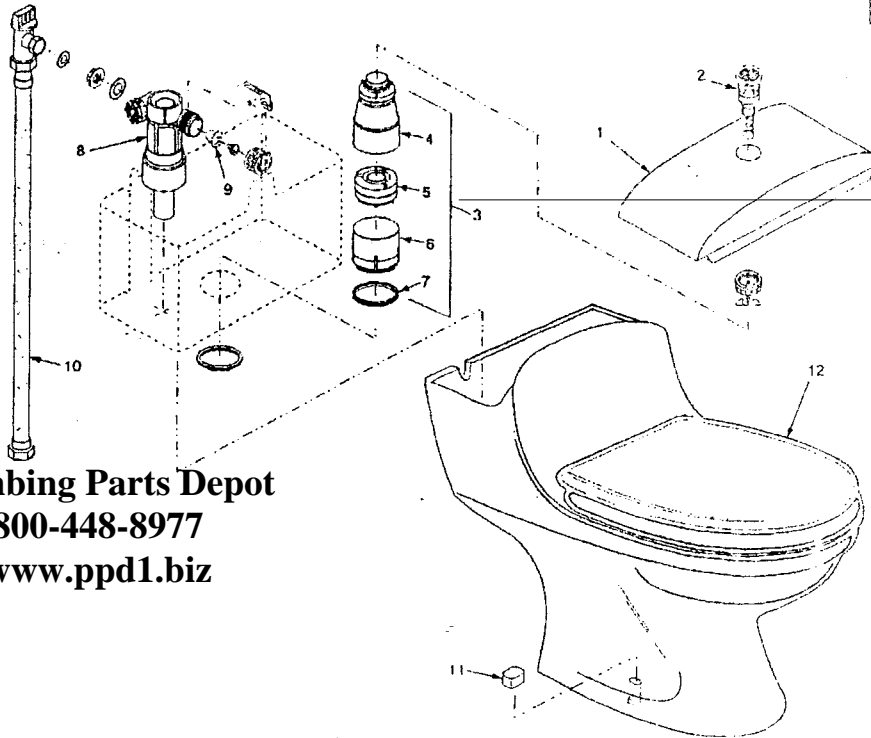

- VENETO ELONGATED 1-PIECE TOILET, MODEL 9012**
 97120.00.XXX Toilet complete with chrome flush button and seat hinges
 97122.00.XXX Toilet complete with polished brass flush button and seat hinges
 97123.00.XXX Toilet complete with gold flush button and seat hinges

**Complete
flushvalve only
no indiv. parts
available**

Plumbing Parts Depot
800-448-8977
www.ppd1.biz

Index No.	Part Number *	Description	Qty. Used	97120	97122	97123
1	80080.00.XXX	COVER, TANK	1	X	X	X
2	81080.00.000	FLUSH BUTTON ASSY, CHROME (W/BEZEL AND MTG HDWR)	1	X		
	81082.00.000	FLUSH BUTTON ASSY, POL BRASS (W/BEZEL AND MTG HDWR)	1		X	
	81083.00.000	FLUSH BUTTON ASSY, GOLD (W/BEZEL AND MTG HDWR)	1			X
3	83081.00.000	FLUSH VALVE ASSY (COMPLETE)	1	X	X	X
4	N/A	VALVE HOUSING, UPPER	1	X	X	X
5	83084.00.000	PISTON ASSY	1	X	X	X
6	N/A	VALVE HOUSING, LOWER (W/MTG NUT)	1	X	X	X
7	83088.00.000	GASKET	1	X	X	X
8	83082.00.000	WATER CONTROL ASSY (W/MTG HARDWARE)	1	X	X	X
9	83086.00.000	MEMBRANE ASSY	1	X	X	X
10	83083.00.000	SUPPLY LINE (W/SHUTOFF VALVE AND GASKET)	1	X	X	X
11	82010.00.XXX	BOLT CAP	2	X	X	X
12	70030.00.XXX	SEAT, ELONGATED, W/CHROME HINGES	1	X		
	70032.00.XXX	SEAT, ELONGATED, W/POL BRASS HINGES	1		X	
	70033.00.XXX	SEAT, ELONGATED, W/GOLD HINGES	1			X