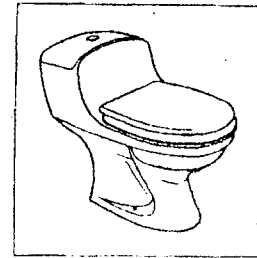

- VENETO ELONGATED 1-PIECE TOILET, MODEL 9012**
 97120.00.XXX Toilet complete with chrome flush button and seat hinges
 97122.00.XXX Toilet complete with polished brass flush button and seat hinges
 97123.00.XXX Toilet complete with gold flush button and seat hinges

**Complete
flushvalve only
no indiv. parts
available**

Plumbing Parts Depot
800-448-8977
www.ppd1.biz

Index No.	Part Number *	Description	Qty. Used	97120	97122	97123
1	80080.00.XXX	COVER, TANK	1	X	X	X
2	81080.00.000	FLUSH BUTTON ASSY, CHROME (W/BEZEL AND MTG HDWR)	1	X		
	81082.00.000	FLUSH BUTTON ASSY, POL BRASS (W/BEZEL AND MTG HDWR)	1		X	
	81083.00.000	FLUSH BUTTON ASSY, GOLD (W/BEZEL AND MTG HDWR)	1			X
3	83081.00.000	FLUSH VALVE ASSY (COMPLETE)	1	X	X	X
4	N/A	VALVE HOUSING, UPPER	1	X	X	X
5	83084.00.000	PISTON ASSY	1	X	X	X
6	N/A	VALVE HOUSING, LOWER (W/MTG NUT)	1	X	X	X
7	83088.00.000	GASKET	1	X	X	X
8	83082.00.000	WATER CONTROL ASSY (W/MTG HARDWARE)	1	X	X	X
9	83086.00.000	MEMBRANE ASSY	1	X	X	X
10	83083.00.000	SUPPLY LINE (W/SHUTOFF VALVE AND GASKET)	1	X	X	X
11	82010.00.XXX	BOLT CAP	2	X	X	X
12	70030.00.XXX	SEAT, ELONGATED, W/CHROME HINGES	1	X		
	70032.00.XXX	SEAT, ELONGATED, W/POL BRASS HINGES	1		X	
	70033.00.XXX	SEAT, ELONGATED, W/GOLD HINGES	1			X