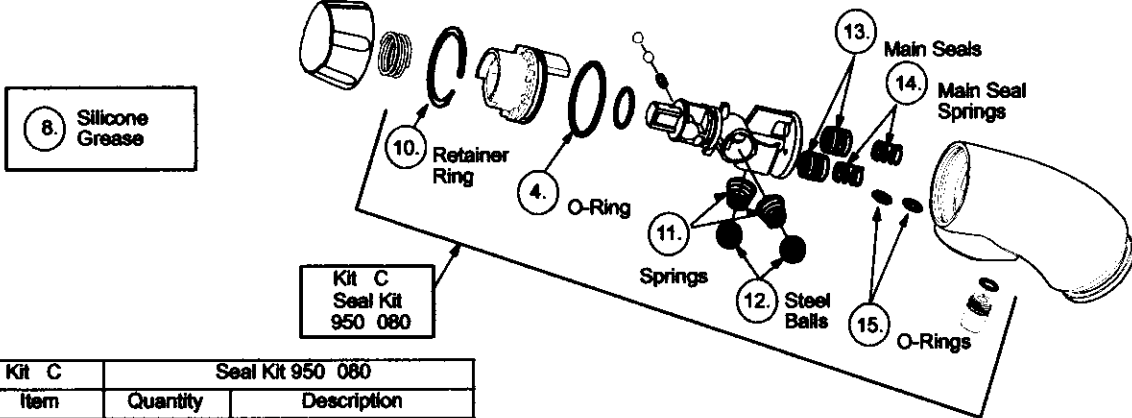

# PARTS EXPLOSION

Kit B Spool Assembly Kit 920 050		
Item	Quantity	Description
3.	1	End Sleeve
4.	1	O-Ring
5.	1	O-Ring
6.	2	Detent Balls
7.	1	Detent Spring
8.	1	Silicone Grease
9.	1	Valve Spool

Kit C Seal Kit 950 080		
Item	Quantity	Description
4.	1	O-Ring
8.	1	Silicone Grease
10.	1	Retainer Ring
11.	2	Tapered Springs
12.	2	Steel Balls
13.	2	Main Seals
14.	2	Main Seal Springs
15.	2	O-Rings