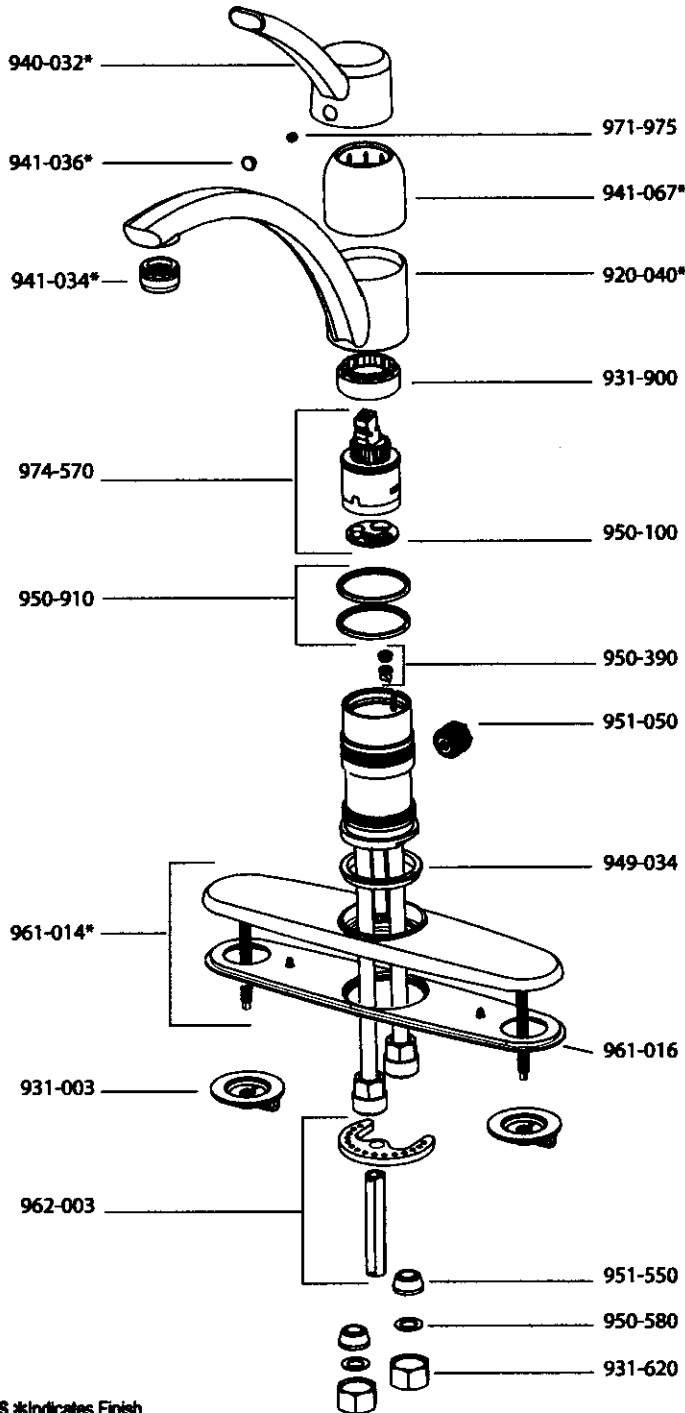

# PARTS EXPLOSION

## 34 Series Parisa® Collection Single-Control Kitchen Faucet

Plumbing Parts Depot  
610-495-8790  
www.ppd1.biz

**FINISHES** \*Indicates Finish

A Polished Chrome	M Almond	
B Black	N Antique Bronze	
D PVD Polished Nickel	P Polished Brass	T Biscuit
J PVD Brushed Nickel	Q Satin Brass	V PVD Polished Brass
K Satin Nickel	R Copper	W White
L Satin Stainless	S Stainless Steel	Z Oil-Rubbed Bronze

## 734 Series Pfilter-Pfaucet® Single-Control Kitchen Faucet Filter Faucet Diverter Repair Kits

**Plumbing Parts Depot**  
**610-495-8790**  
**www.ppd1.biz**

Kit A Diverter Knob Assembly 941 090*		
Item	Quantity	Description
1.	1	Diverter Knob
2.	1	Diverter Knob Spring

Kit B Spool Assembly Kit 920 050		
Item	Quantity	Description
3.	1	End Sleeve
4.	1	O-Ring
5.	1	O-Ring
6.	2	Detent Balls
7.	1	Detent Spring
8.	1	Silicone Grease
9.	1	Valve Spool

Kit C Seal Kit 950 080		
Item	Quantity	Description
4.	1	O-Ring
8.	1	Silicone Grease
10.	1	Retainer Ring
11.	2	Tapered Springs
12.	2	Steel Balls
13.	2	Main Seals
14.	2	Main Seal Springs
15.	2	O-Rings