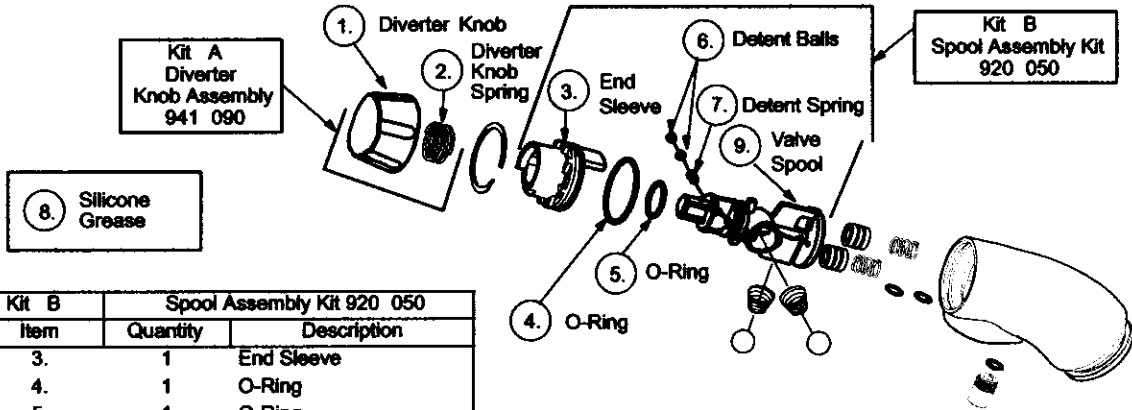

Kit B Spool Assembly Kit 920 050		
Item	Quantity	Description
3.	1	End Sleeve
4.	1	O-Ring
5.	1	O-Ring
6.	2	Detent Balls
7.	1	Detent Spring
8.	1	Silicone Grease
9.	1	Valve Spool

Kit C Seal Kit 950 080		
Item	Quantity	Description
4.	1	O-Ring
8.	1	Silicone Grease
10.	1	Retainer Ring
11.	2	Tapered Springs
12.	2	Steel Balls
13.	2	Main Seals
14.	2	Main Seal Springs
15.	2	O-Rings