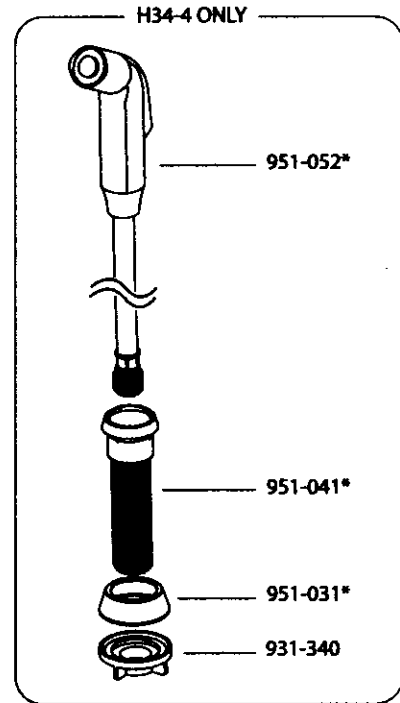

FINISHES *Indicates Finish

A Polished Chrome	M Almond	
B Black	N Antique Bronze	
D PVD Polished Nickel	P Polished Brass	T Biscuit
J PVD Brushed Nickel	Q Satin Brass	V PVD Polished Brass
K Satin Nickel	R Copper	W White
L Satin Stainless	S Stainless Steel	Z Oil-Rubbed Bronze

All finishes not available on all parts

1-800-PFAUCET www.pricepfister.com
19701 DeVinci, Lake Forest, CA 92610

Price Pfister®
Pfister's freshest ideas in Pfister's

12/06/02