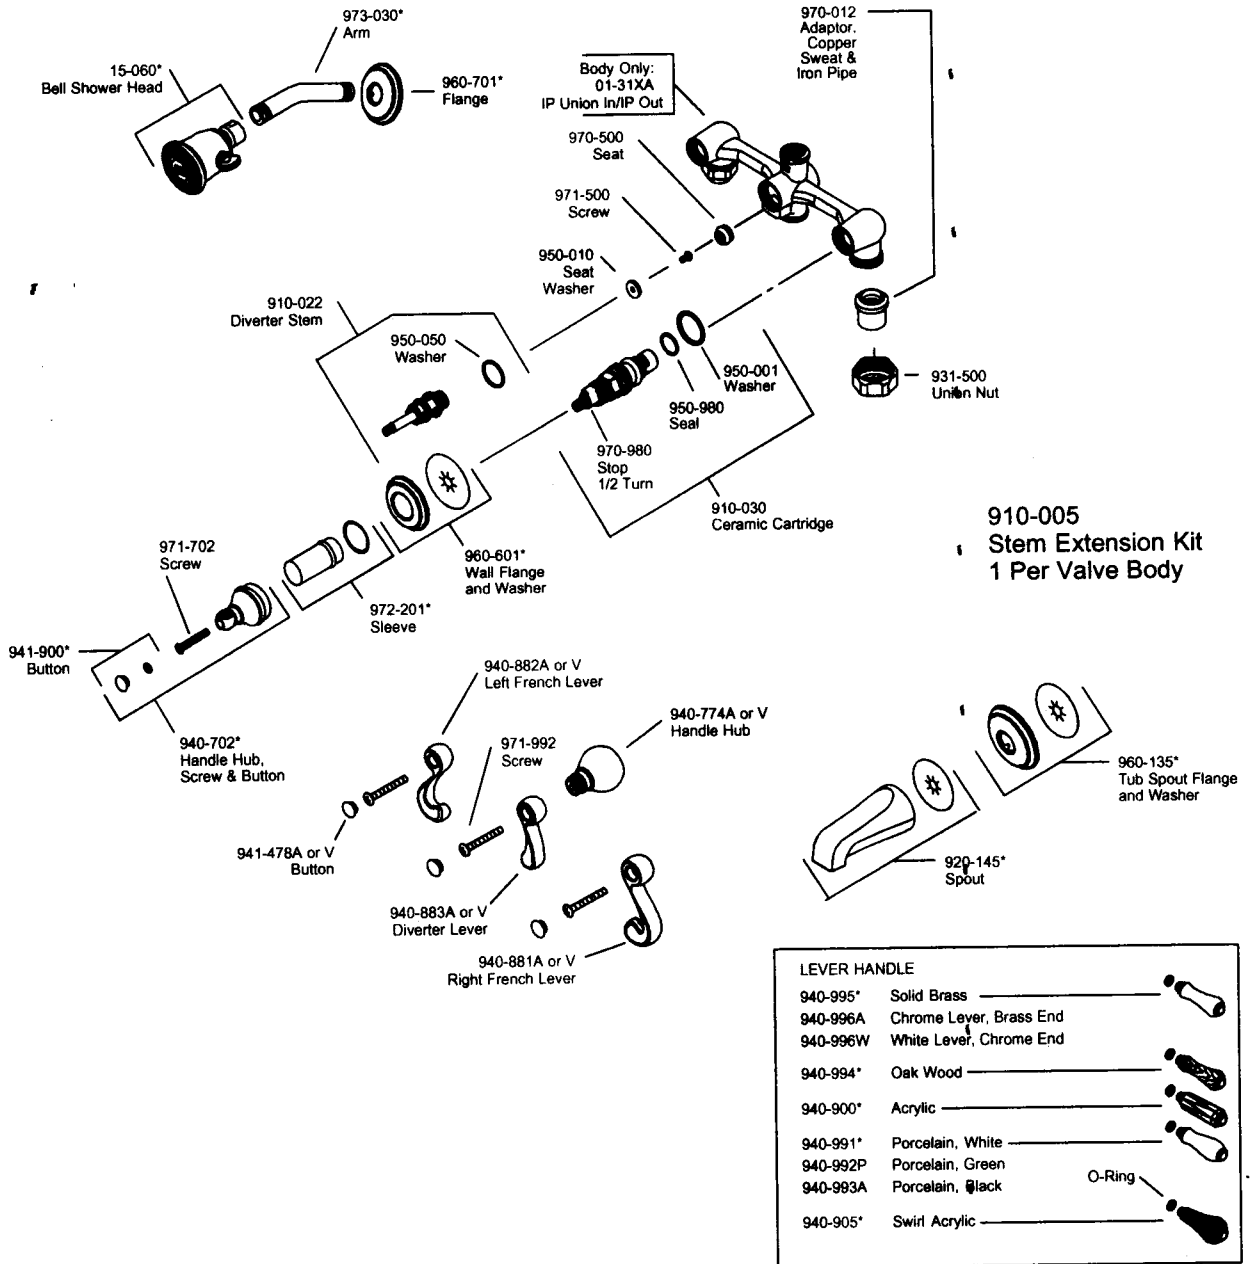

PARTS EXPLOSION

**Plumbing Parts
Depot**
610-495-8790
www.ppd1.biz

01 Series Three-Handle Tub & Shower

FINISHES *Indicates Finish

- | | | |
|-----------------------|-------------------|----------------------|
| A Polished Chrome | M Almond | T Biscuit |
| B Black | N Antique Bronze | V PVD Polished Brass |
| D PVD Polished Nickel | P Polished Brass | W White |
| J PVD Brushed Nickel | Q Satin Brass | Z Oil-Rubbed Bronze |
| K Satin Nickel | R Copper | |
| L Satin Stainless | S Stainless Steel | |

All finishes not available on all parts

12/06/02

Price Pfister®
Pfister's freshest ideas in faucets.

PARTS EXPLOSION

Plumbing Parts

Depot

610-495-8790

www.ppd1.biz

01 Series Three-Handle Tub & Shower

910-005 Stem Extension Kit 1 Per Valve Body

FINISHES *Indicates Finish

- | | | |
|-----------------------|-------------------|----------------------|
| A Polished Chrome | M Almond | T Biscuit |
| B Black | N Antique Bronze | V PVD Polished Brass |
| D PVD Polished Nickel | P Polished Brass | W White |
| J PVD Brushed Nickel | Q Satin Brass | Z Oil-Rubbed Bronze |
| K Satin Nickel | R Copper | |
| L Satin Stainless | S Stainless Steel | |

All finishes not available on all parts

Price Pfister®
 Pfreshet Ideas in Pfaucets

PARTS EXPLOSION

**Plumbing Parts
Depot**
610-495-8790
www.ppd1.biz

01 Series Three-Handle Tub & Shower

FINISHES *Indicates Finish