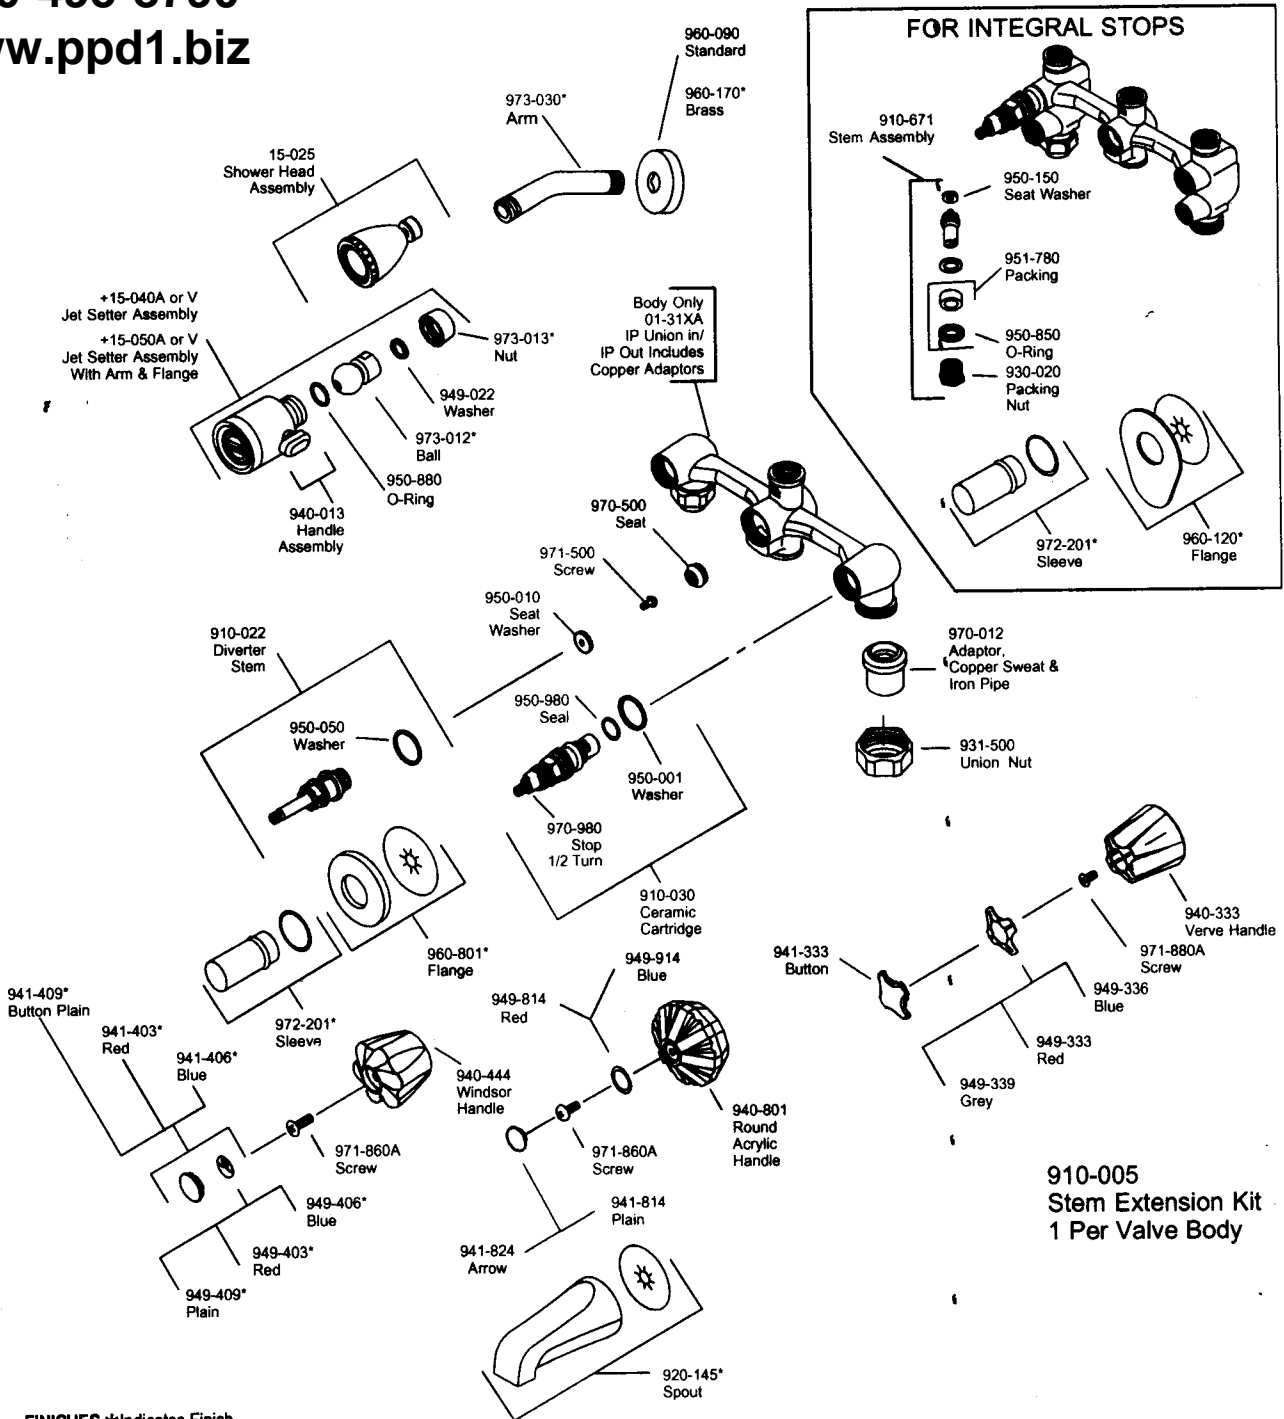

PARTS EXPLOSION

**Plumbing Parts
Depot**
610-495-8790
www.ppd1.biz

01 Series Three-Handle Tub & Shower

FINISHES *Indicates Finish

- | | | |
|-----------------------|-------------------|----------------------|
| A Polished Chrome | M Almond | T Biscuit |
| B Black | N Antique Bronze | V PVD Polished Brass |
| D PVD Polished Nickel | P Polished Brass | W White |
| J PVD Brushed Nickel | Q Satin Brass | Z Oil-Rubbed Bronze |
| K Satin Nickel | R Copper | |
| L Satin Stainless | S Stainless Steel | |

01 Series Three-Handle Tub & Shower

910-005 Stem Extension Kit 1 Per Valve Body

FINISHES *Indicates Finish

- | | | |
|-----------------------|-------------------|----------------------|
| A Polished Chrome | M Almond | T Biscuit |
| B Black | N Antique Bronze | V PVD Polished Brass |
| D PVD Polished Nickel | P Polished Brass | W White |
| J PVD Brushed Nickel | Q Satin Brass | Z Oil-Rubbed Bronze |
| K Satin Nickel | R Copper | |
| L Satin Stainless | S Stainless Steel | |