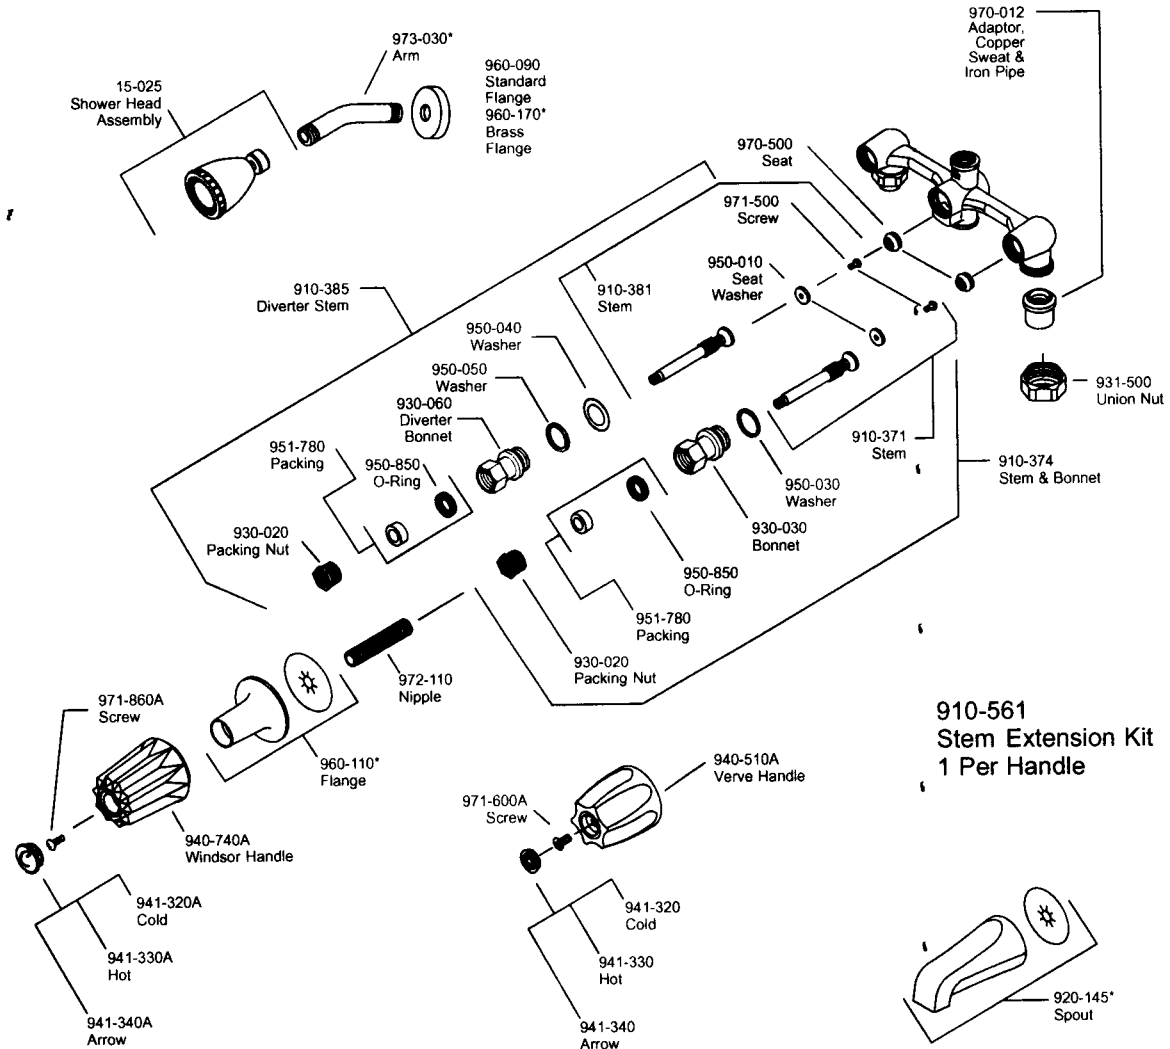

PARTS EXPLOSION

**Plumbing Parts
Depot**
610-495-8790
www.ppd1.biz

01 Series Three-Handle Tub & Shower

FINISHES *Indicates Finish

- | | | |
|-----------------------|-------------------|----------------------|
| A Polished Chrome | M Almond | T Biscuit |
| B Black | N Antique Bronze | V PVD Polished Brass |
| D PVD Polished Nickel | P Polished Brass | W White |
| J PVD Brushed Nickel | Q Satin Brass | Z Oil-Rubbed Bronze |
| K Satin Nickel | R Copper | |
| L Satin Stainless | S Stainless Steel | |

01 Series Three-Handle Tub & Shower

910-005 Stem Extension Kit 1 Per Valve Body

FINISHES *Indicates Finish

- | | | |
|-----------------------|-------------------|----------------------|
| A Polished Chrome | M Almond | T Biscuit |
| B Black | N Antique Bronze | V PVD Polished Brass |
| D PVD Polished Nickel | P Polished Brass | W White |
| J PVD Brushed Nickel | Q Satin Brass | Z Oil-Rubbed Bronze |
| K Satin Nickel | R Copper | |
| L Satin Stainless | S Stainless Steel | |

All finishes not available on all parts

Price Pfister®
 Pfreshet Ideas in Pfaucets

PARTS EXPLOSION

**Plumbing Parts
Depot**
610-495-8790
www.ppd1.biz

01 Series Three-Handle Tub & Shower

FINISHES *Indicates Finish