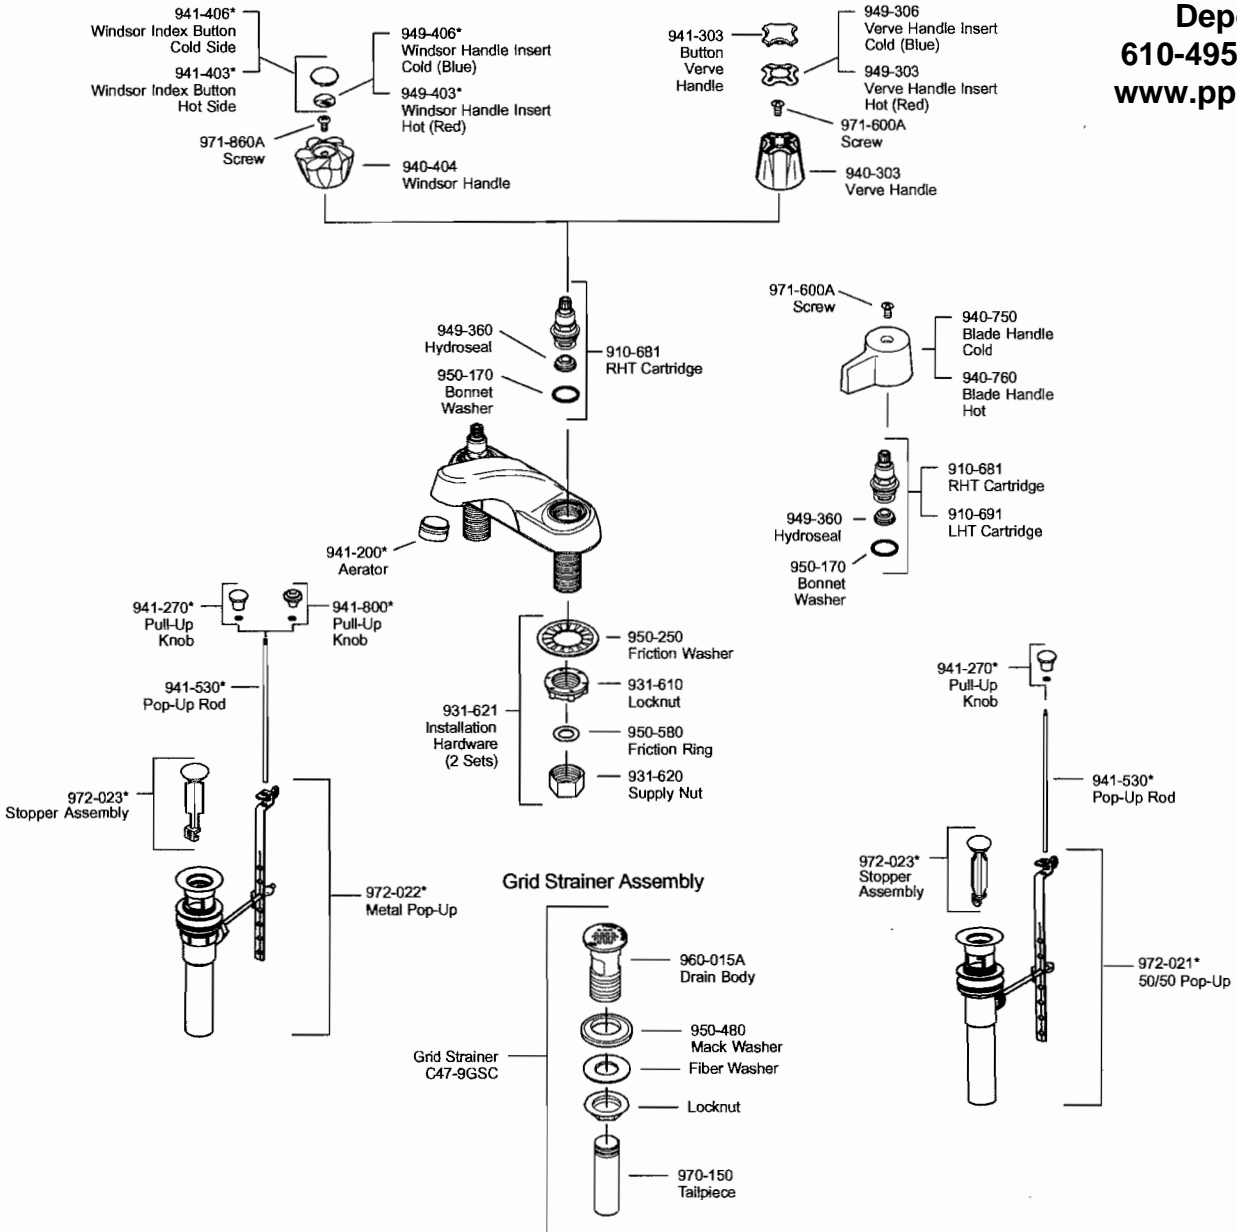

PARTS EXPLOSION

43 Series Bedford® Collection Centerset Lavatory Faucet

Plumbing Parts
Depot
610-495-8790
www.ppd1.biz

FINISHES *Indicates Finish

A Polished Chrome	M Almond	T Biscuit
B Black	N Antique Bronze	V PVD Polished Brass
D PVD Polished Nickel	P Polished Brass	W White
J PVD Brushed Nickel	Q Satin Brass	Z Oil-Rubbed Bronze
K Satin Nickel	R Copper	
L Satin Stainless	S Stainless Steel	

All finishes not available on all parts

Price Pfister®
Pf freshest Ideas in Pf faucets.

12/06/02

PARTS EXPLOSION

43 Series Bedford® Collection 4" Centerset Lavatory Faucet

**Plumbing Parts
Depot**
610-495-8790
www.ppd1.biz

PARTS EXPLOSION

43 Series Savannah™ Collection 4" Centerset Lavatory Faucet

Plumbing Parts Depot

610-495-8790

www.ppd1.biz