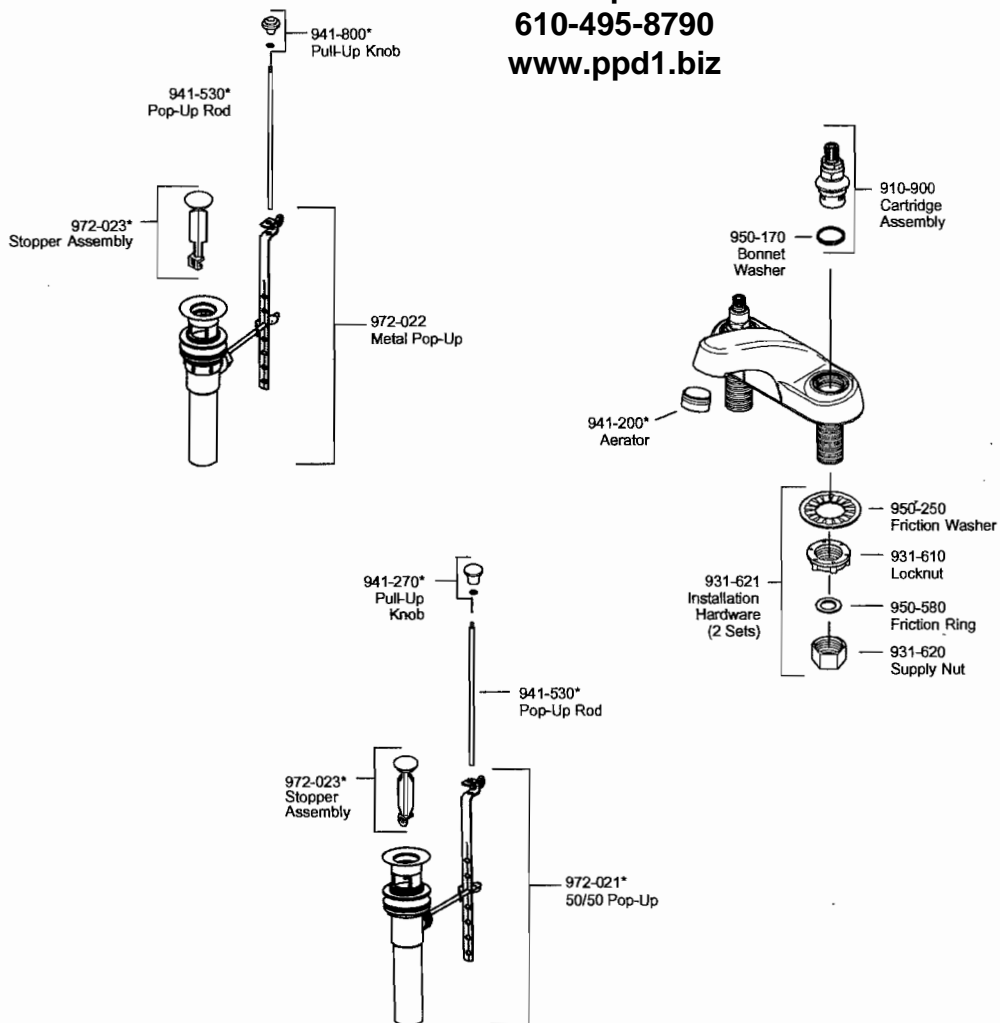

PARTS EXPLOSION

43 Series Bedford® Collection Centerset Lavatory Faucet

Plumbing Parts
Depot
610-495-8790
www.ppd1.biz

FINISHES *Indicates Finish

A Polished Chrome	M Almond	T Biscuit
B Black	N Antique Bronze	V PVD Polished Brass
D PVD Polished Nickel	P Polished Brass	W White
J PVD Brushed Nickel	Q Satin Brass	Z Oil-Rubbed Bronze
K Satin Nickel	R Copper	
L Satin Stainless	S Stainless Steel	

All finishes not available on all parts

Price Pfister®
Pf freshest Ideas in Pf faucets.

12/06/02

PARTS EXPLOSION

43 Series Bedford® Collection 4" Centerset Lavatory Faucet

**Plumbing Parts
Depot**
610-495-8790
www.ppd1.biz

PARTS EXPLOSION

43 Series Savannah™ Collection 4" Centerset Lavatory Faucet

Plumbing Parts Depot

610-495-8790

www.ppd1.biz