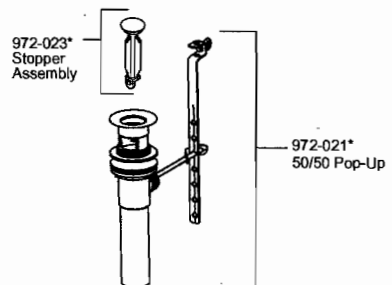

PARTS EXPLOSION

44 Series Bedford® Collection Mini-Widespread Lavatory Faucet

Plumbing Parts Depot 610-495-8790 www.ppd1.biz

PARTS EXPLOSION

44 Series Georgetown™ Collection Mini-Widespread Lavatory Faucet

Plumbing Parts Depot
610-495-8790
www.ppd1.biz

931-501 Installation Kit			
	Spout		Handle Side
949-012 Washer (1 each)		941-014 Washer (2 each)	
949-014 Washer (1 each)		950-200 Washer (2 each)	
950-330 Washer (1 each)		931-600 Locknut (2 each)	
Nut (1 each)			

PARTS EXPLOSION

44 Series Eurostyle® Collection Mini-Widespread Lavatory Faucet

Plumbing Parts Depot
610-495-8790
www.ppd1.biz