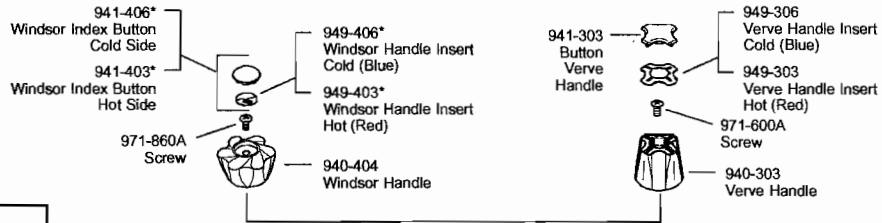

PARTS EXPLOSION

44 Series Bedford® Collection Mini-Widespread Lavatory Faucet

Plumbing Parts Depot 610-495-8790 www.ppd1.biz

PARTS EXPLOSION

44 Series Georgetown™ Collection Mini-Widespread Lavatory Faucet

Plumbing Parts Depot
610-495-8790
www.ppd1.biz

931-501 Installation Kit			
	Spout		Handle Side
949-012 Washer (1 each)		941-014 Washer (2 each)	
949-014 Washer (1 each)		950-200 Washer (2 each)	
950-330 Washer (1 each)		931-600 Locknut (2 each)	
Nut (1 each)			

PARTS EXPLOSION

44 Series Eurostyle® Collection Mini-Widespread Lavatory Faucet

Plumbing Parts Depot
610-495-8790
www.ppd1.biz