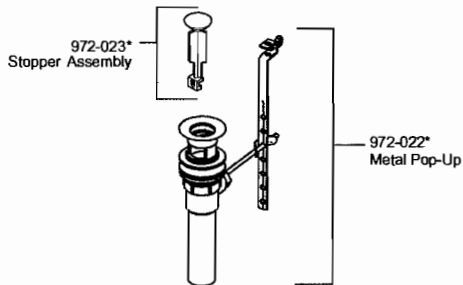

PARTS EXPLOSION

44 Series Bedford® Collection Mini-Widespread Lavatory Faucet

Plumbing Parts Depot 610-495-8790 www.ppd1.biz

PARTS EXPLOSION

44 Series Georgetown™ Collection Mini-Widespread Lavatory Faucet

Plumbing Parts Depot
610-495-8790
www.ppd1.biz

931-501 Installation Kit			
	Spout		Handle Side
949-012 Washer (1 each)		941-014 Washer (2 each)	
949-014 Washer (1 each)		950-200 Washer (2 each)	
950-330 Washer (1 each)		931-600 Locknut (2 each)	
Nut (1 each)			

PARTS EXPLOSION

44 Series Eurostyle® Collection Mini-Widespread Lavatory Faucet

Plumbing Parts Depot
610-495-8790
www.ppd1.biz