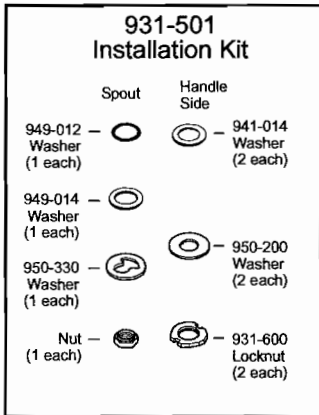

PARTS EXPLOSION

44 Series Bedford® Collection Mini-Widespread Lavatory Faucet

Plumbing Parts Depot 610-495-8790 www.ppd1.biz

PARTS EXPLOSION

44 Series Georgetown™ Collection Mini-Widespread Lavatory Faucet

Plumbing Parts Depot
610-495-8790
www.ppd1.biz

931-501 Installation Kit			
	Spout		Handle Side
949-012 Washer (1 each)		941-014 Washer (2 each)	
949-014 Washer (1 each)		950-200 Washer (2 each)	
950-330 Washer (1 each)		931-600 Locknut (2 each)	
Nut (1 each)			

PARTS EXPLOSION

44 Series Eurostyle® Collection Mini-Widespread Lavatory Faucet

Plumbing Parts Depot
610-495-8790
www.ppd1.biz