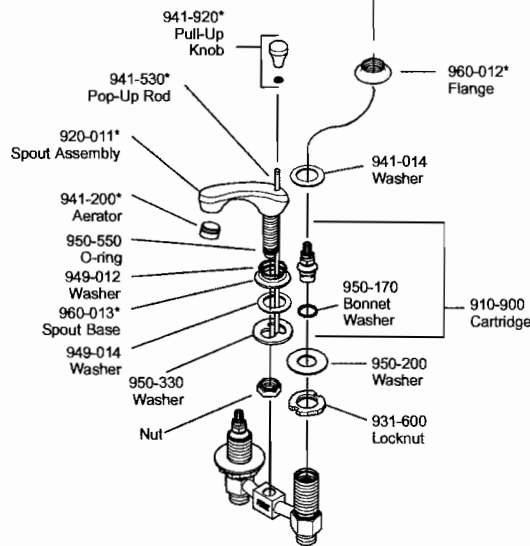

PARTS EXPLOSION

44 Series Bedford® Collection Mini-Widespread Lavatory Faucet

Plumbing Parts Depot 610-495-8790 www.ppd1.biz

PARTS EXPLOSION

44 Series Georgetown™ Collection Mini-Widespread Lavatory Faucet

Plumbing Parts Depot
610-495-8790
www.ppd1.biz

931-501 Installation Kit			
	Spout		Handle Side
949-012 Washer (1 each)		941-014 Washer (2 each)	
949-014 Washer (1 each)		950-200 Washer (2 each)	
950-330 Washer (1 each)		931-600 Locknut (2 each)	
Nut (1 each)			

PARTS EXPLOSION

44 Series Eurostyle® Collection Mini-Widespread Lavatory Faucet

Plumbing Parts Depot
610-495-8790
www.ppd1.biz