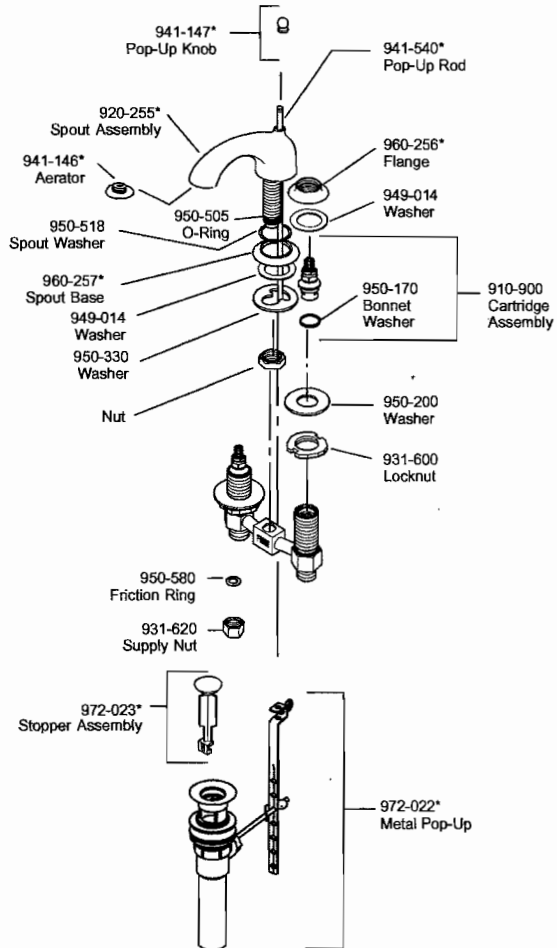

PARTS EXPLOSION

44 Series Bedford® Collection Mini-Widespread Lavatory Faucet

Plumbing Parts Depot 610-495-8790 www.ppd1.biz

PARTS EXPLOSION

44 Series Georgetown™ Collection Mini-Widespread Lavatory Faucet

Plumbing Parts Depot
610-495-8790
www.ppd1.biz

931-501 Installation Kit			
	Spout		Handle Side
949-012 Washer (1 each)		941-014 Washer (2 each)	
949-014 Washer (1 each)		950-200 Washer (2 each)	
950-330 Washer (1 each)		931-600 Locknut (2 each)	
Nut (1 each)			

PARTS EXPLOSION

44 Series Eurostyle® Collection Mini-Widespread Lavatory Faucet

Plumbing Parts Depot
610-495-8790
www.ppd1.biz