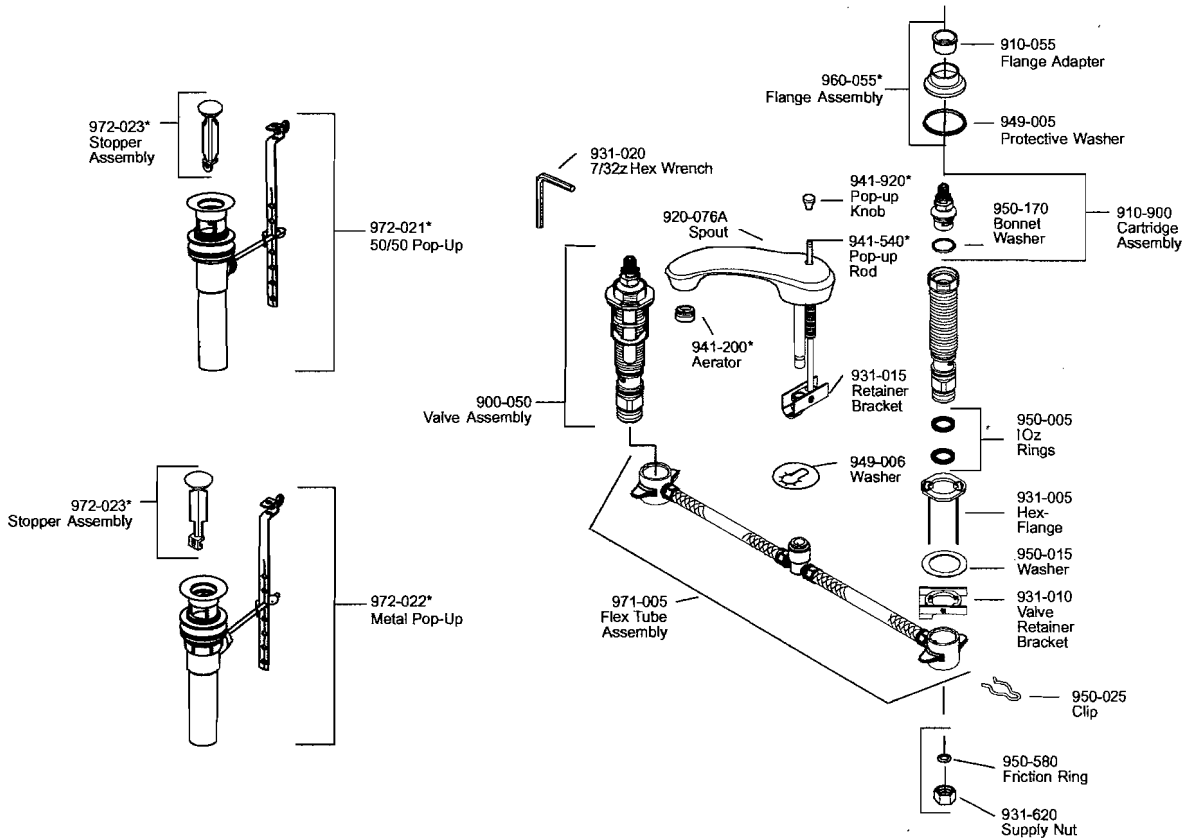

PARTS EXPLOSION

H49 Series Bedford® Collection 8"-15" Widespread Lavatory Faucet

Plumbing Parts Depot
610-495-8790
www.ppd1.biz

PARTS EXPLOSION

H49 Series Bedford® Collection 8"-15" Widespread Lavatory Faucet

Plumbing Parts Depot
610-495-8790
www.ppd1.biz

PARTS EXPLOSION

49 Series Eurostyle® Collection 8"-15" Widespread Lavatory Faucet

Plumbing Parts Depot
610-495-8790
www.ppd1.biz

PARTS EXPLOSION

49 Series Georgetown™ Collection 8"-15" Widespread Lavatory Faucet