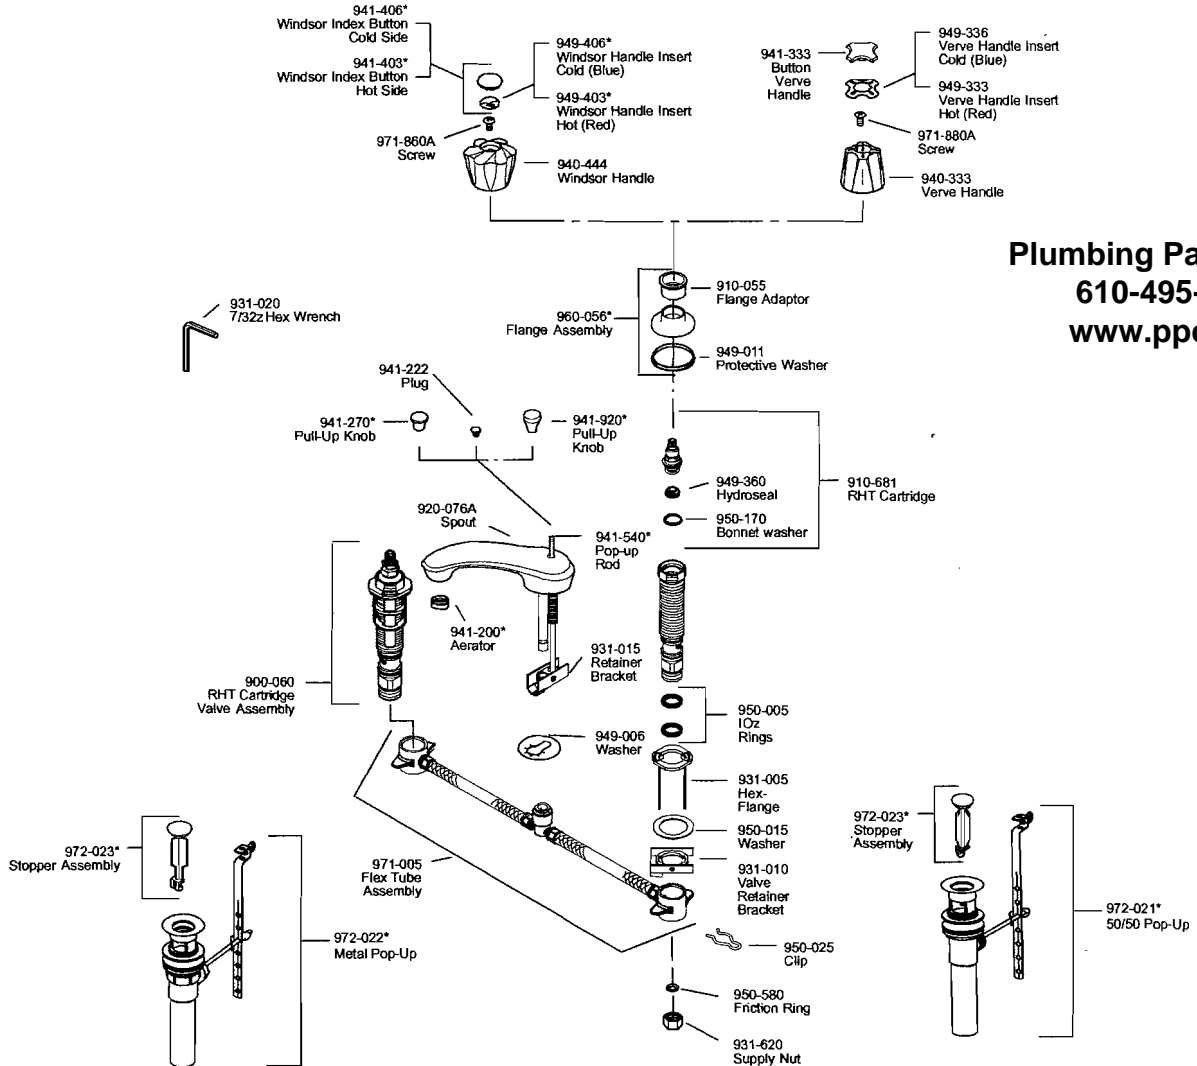

PARTS EXPLOSION

H49 Series Bedford® Collection 8"-15" Widespread Lavatory Faucet

Plumbing Parts Depot
610-495-8790
www.ppd1.biz

PARTS EXPLOSION

H49 Series Bedford® Collection 8"-15" Widespread Lavatory Faucet

Plumbing Parts Depot
610-495-8790
www.ppd1.biz

PARTS EXPLOSION

49 Series Eurostyle® Collection 8"-15" Widespread Lavatory Faucet

Plumbing Parts Depot
610-495-8790
www.ppd1.biz

PARTS EXPLOSION

49 Series Georgetown™ Collection 8"-15" Widespread Lavatory Faucet