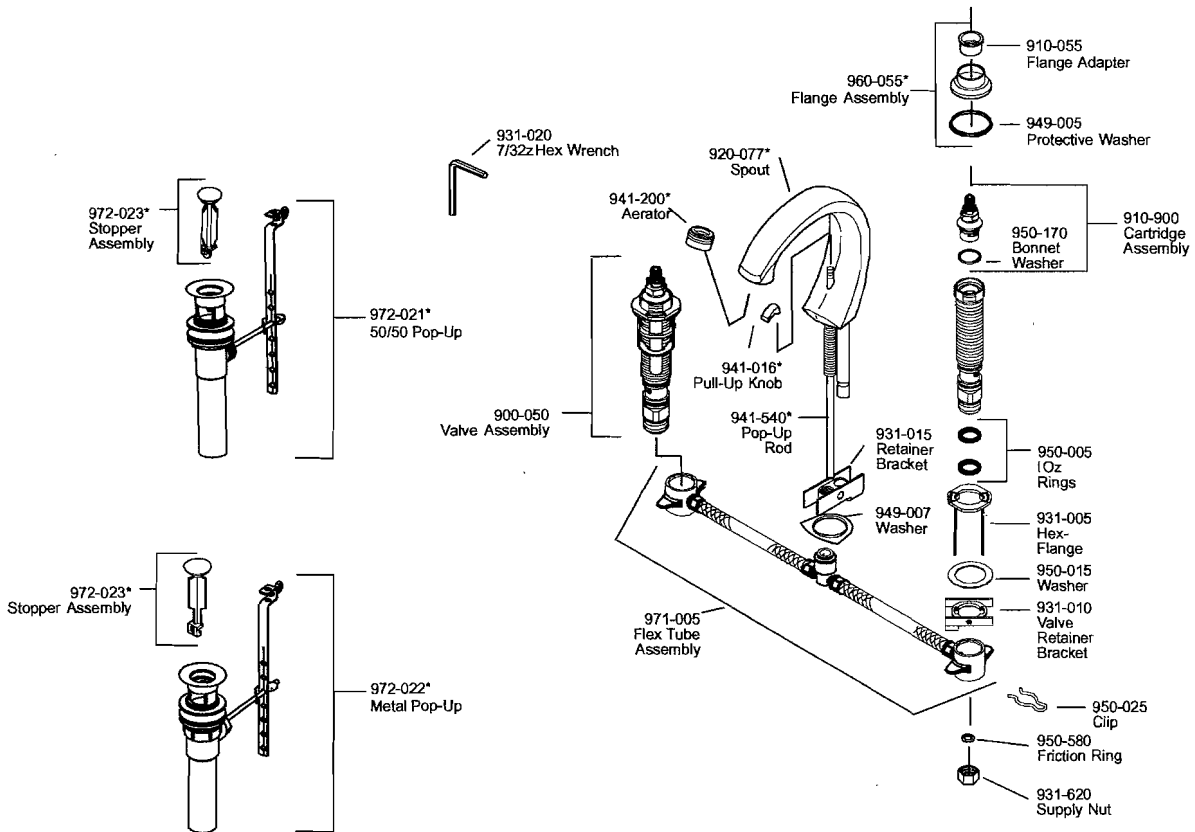

PARTS EXPLOSION

H49 Series Bedford® Collection 8"-15" Widespread Lavatory Faucet

Plumbing Parts Depot
610-495-8790
www.ppd1.biz

PARTS EXPLOSION

H49 Series Bedford® Collection 8"-15" Widespread Lavatory Faucet

Plumbing Parts Depot
610-495-8790
www.ppd1.biz

PARTS EXPLOSION

49 Series Eurostyle® Collection 8"-15" Widespread Lavatory Faucet

Plumbing Parts Depot
610-495-8790
www.ppd1.biz

PARTS EXPLOSION

49 Series Georgetown™ Collection 8"-15" Widespread Lavatory Faucet