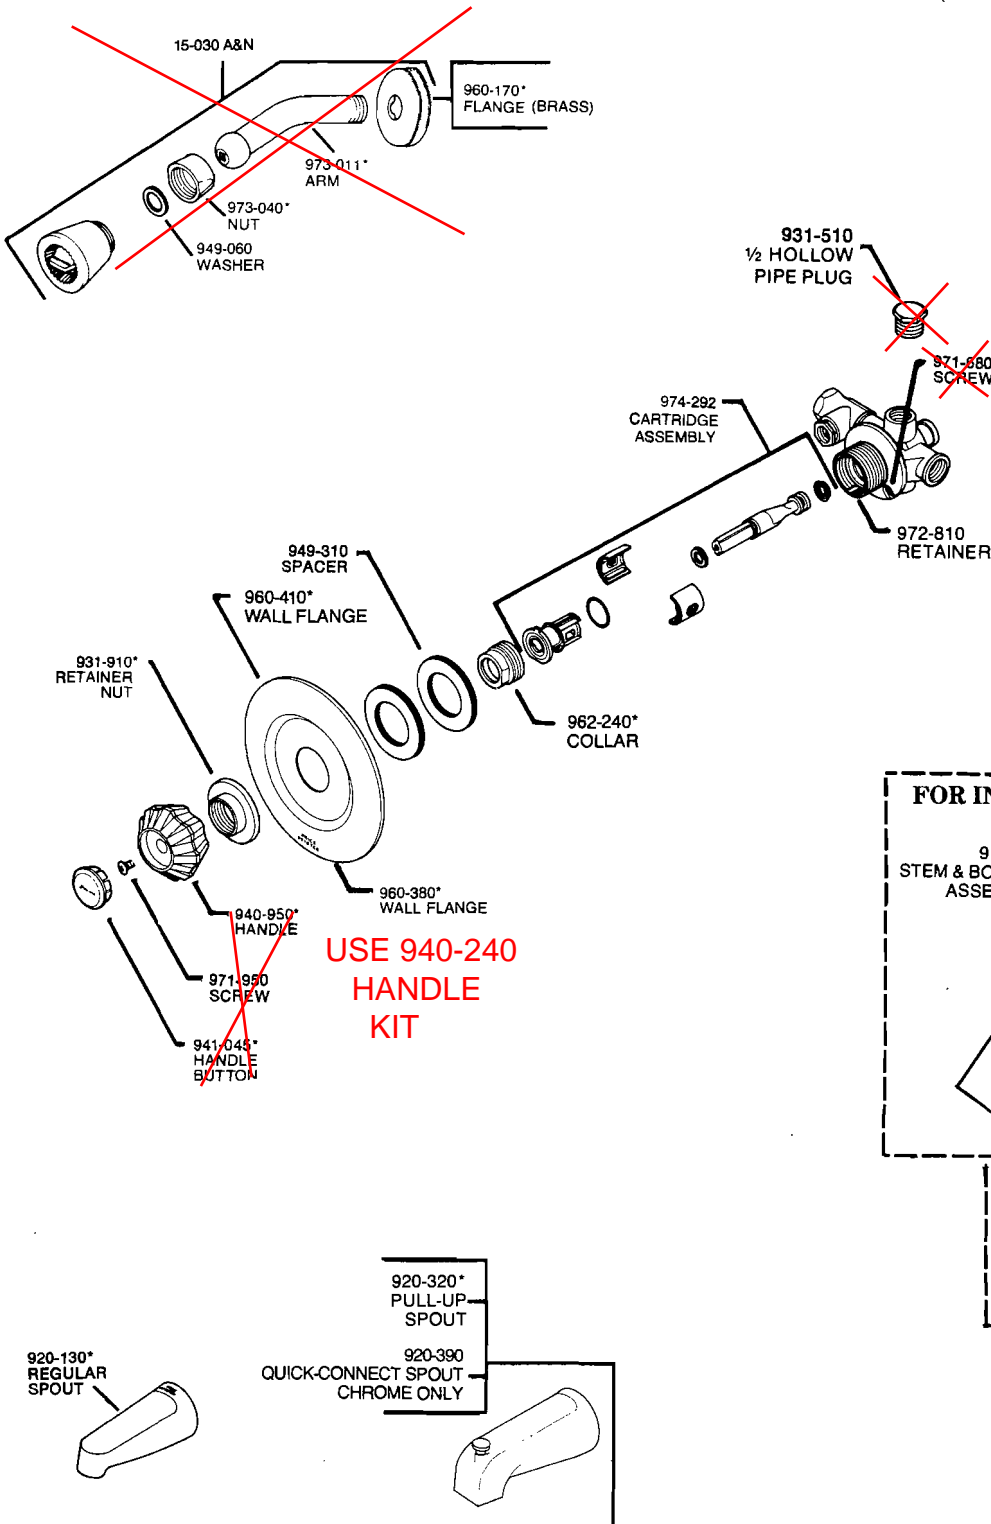

PARTS EXPLOSION

**09 SERIES: AVANTE® SINGLE CONTROL
ACRYLIC & GENUINE CRYSTAL TRIM**

**Plumbing Parts
Depot**
610-495-8970
www.ppd1.biz

974-371*
1" STEM EXTENSION KIT
Includes extended flange screws, extended handle screw, extended sleeve & stem extension.

971-525
Extension screw for Crystal handle, order with kit.

*** LETTER DESIGNATES FINISH**
A—POLISHED CHROME
N—ANTIQUÉ BRONZE
P—POLISHED BRASS

PARTS EXPLOSION

**F09 SERIES: AVANTE® SINGLE CONTROL
FOR FIBERGLASS INSTALLATION**

*** LETTER DESIGNATES FINISH**

A—POLISHED CHROME

N—ANTIQUÉ BRONZE

P—POLISHED BRASS