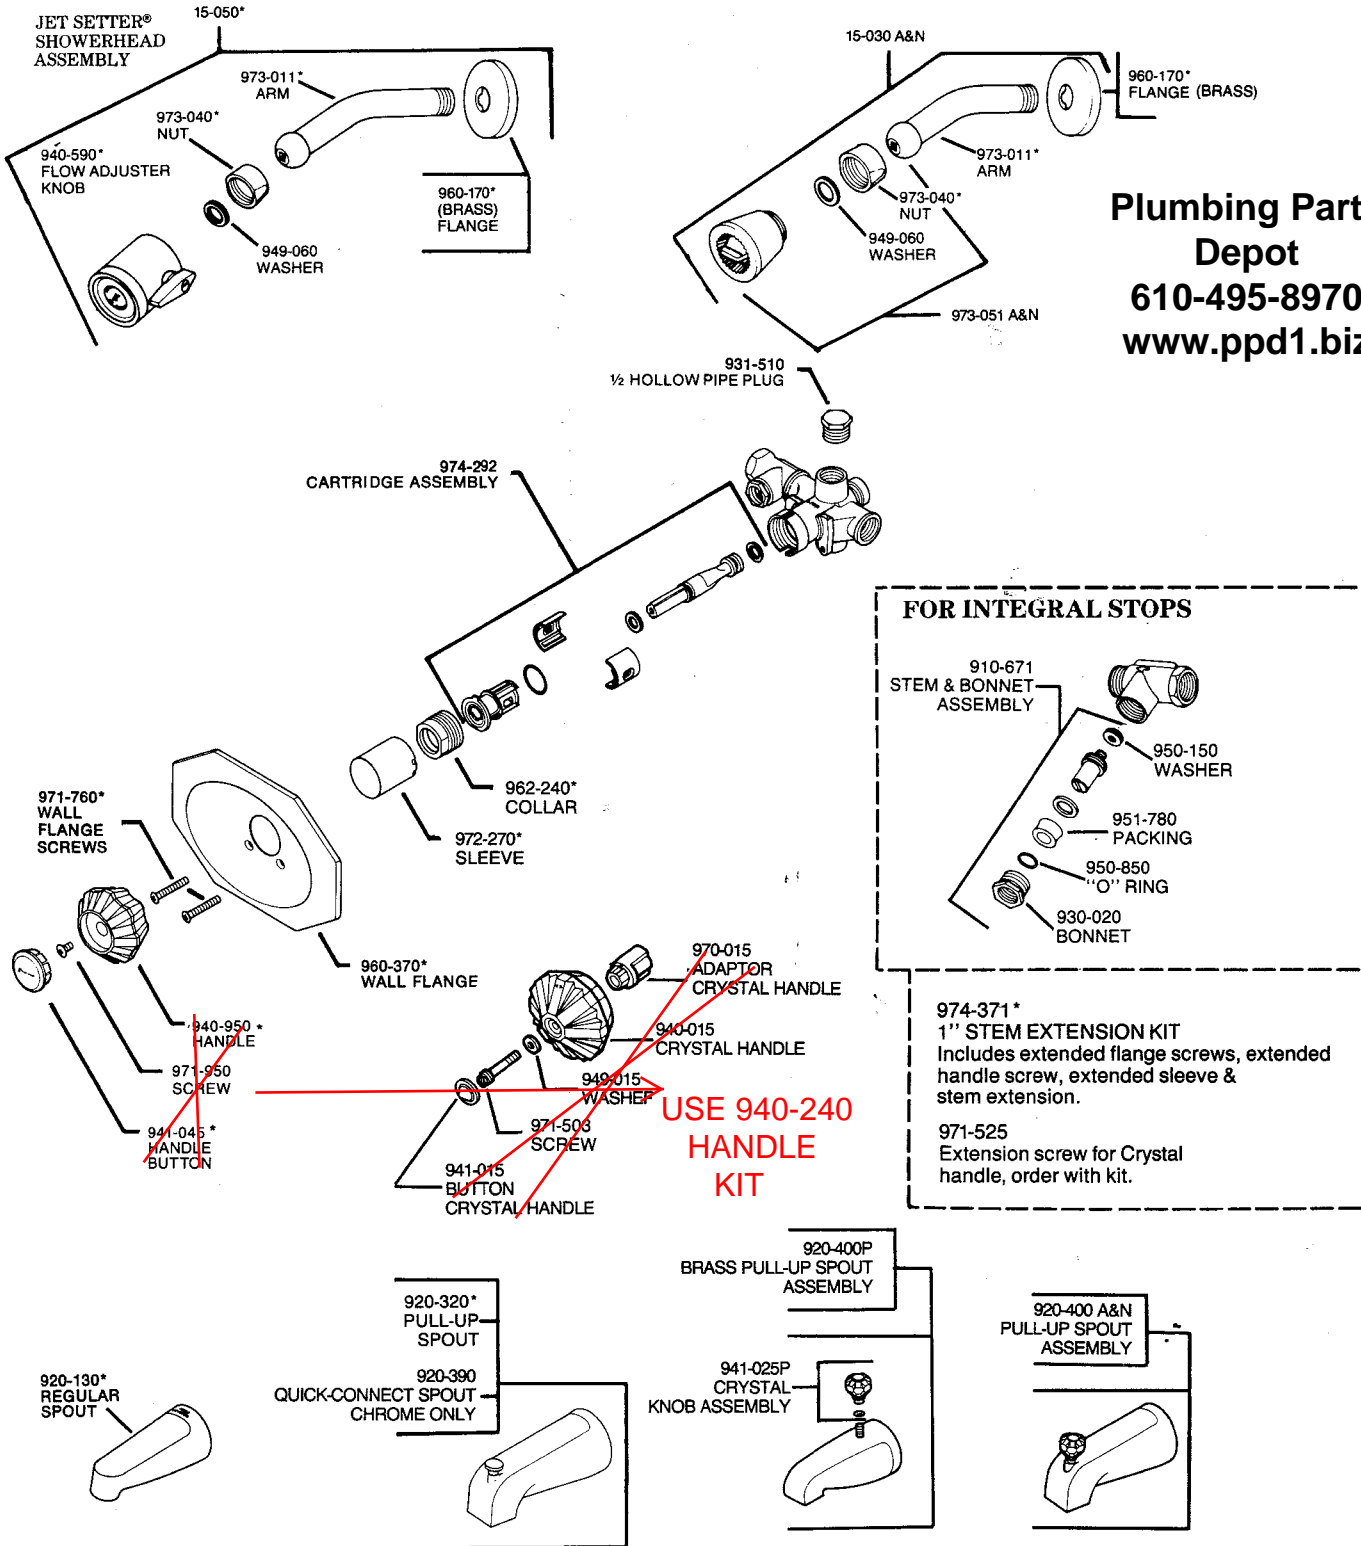

PARTS EXPLOSION

**09 SERIES: AVANTE® SINGLE CONTROL
ACRYLIC & GENUINE CRYSTAL TRIM**

**Plumbing Parts
Depot**
610-495-8970
www.ppd1.biz

974-371*
1" STEM EXTENSION KIT
Includes extended flange screws, extended handle screw, extended sleeve & stem extension.

971-525
Extension screw for Crystal handle, order with kit.

*** LETTER DESIGNATES FINISH**
A—POLISHED CHROME
N—ANTIQUÉ BRONZE
P—POLISHED BRASS

PARTS EXPLOSION

**F09 SERIES: AVANTE® SINGLE CONTROL
FOR FIBERGLASS INSTALLATION**

*** LETTER DESIGNATES FINISH**

A—POLISHED CHROME

N—ANTIQUÉ BRONZE

P—POLISHED BRASS