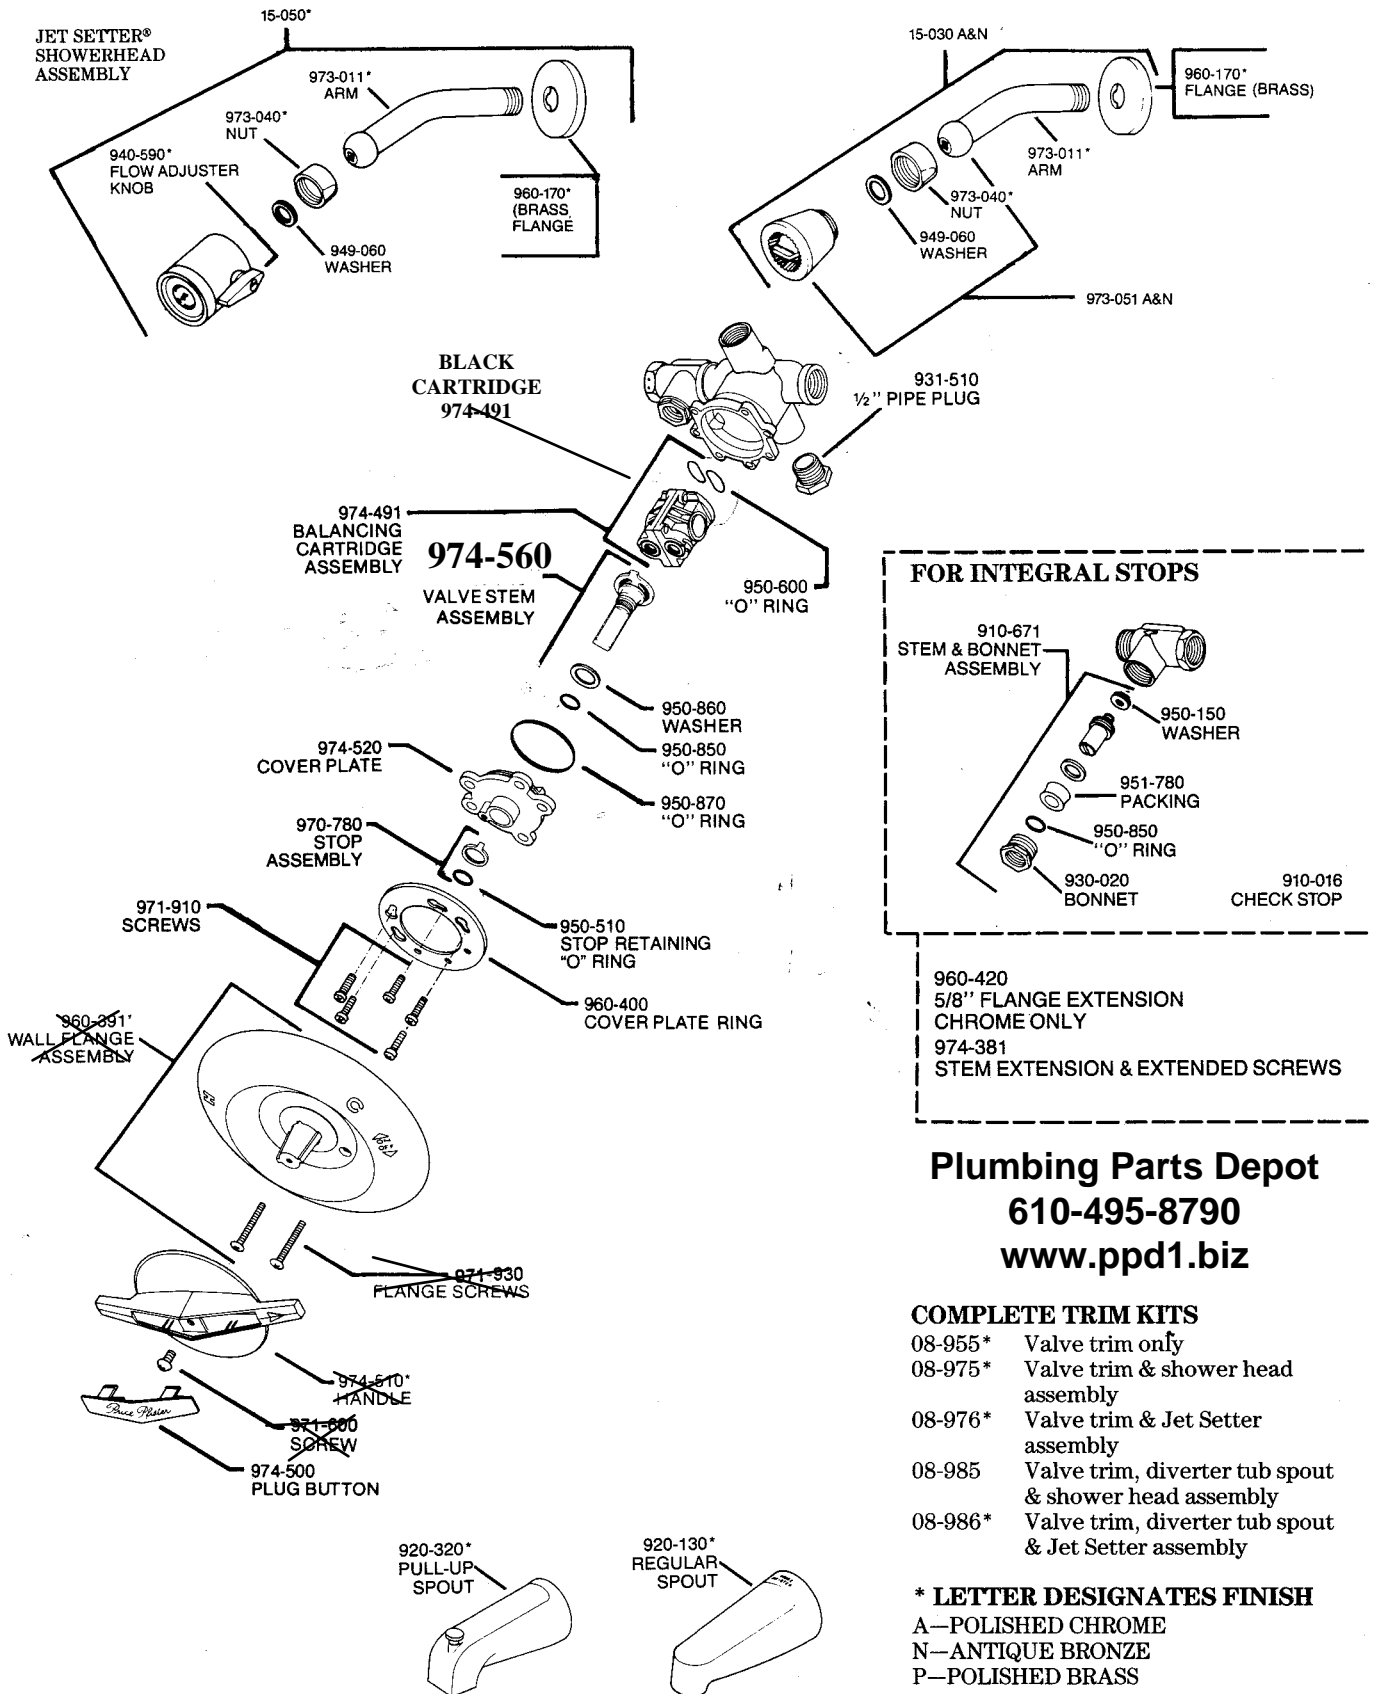

# PARTS EXPLOSION

## 08 SERIES: JX8/0X8 BODY WITH J89/089 TRIM

Plumbing Parts  
Depot  
610-495-8790  
www.ppd1.biz

\* Letter Designates Finish  
N - Antique Bronze  
P - Polished Brass  
W - White

Spare Parts:  
\* Letter Designates Finish.  
A - Polished Chrome  
N - Antique Bronze  
P - Polished Brass  
W - White

**PARTS EXPLOSION**

**08 SERIES: BODYGUARD®  
SINGLE CONTROL PRESSURE BALANCING VALVE**

**Plumbing Parts Depot**  
**610-495-8790**  
**www.ppd1.biz**

**COMPLETE TRIM KITS**

- 08-955\* Valve trim only
- 08-975\* Valve trim & shower head assembly
- 08-976\* Valve trim & Jet Setter assembly
- 08-985 Valve trim, diverter tub spout & shower head assembly
- 08-986\* Valve trim, diverter tub spout & Jet Setter assembly

**\* LETTER DESIGNATES FINISH**  
A—POLISHED CHROME  
N—ANTIQUÉ BRONZE  
P—POLISHED BRASS