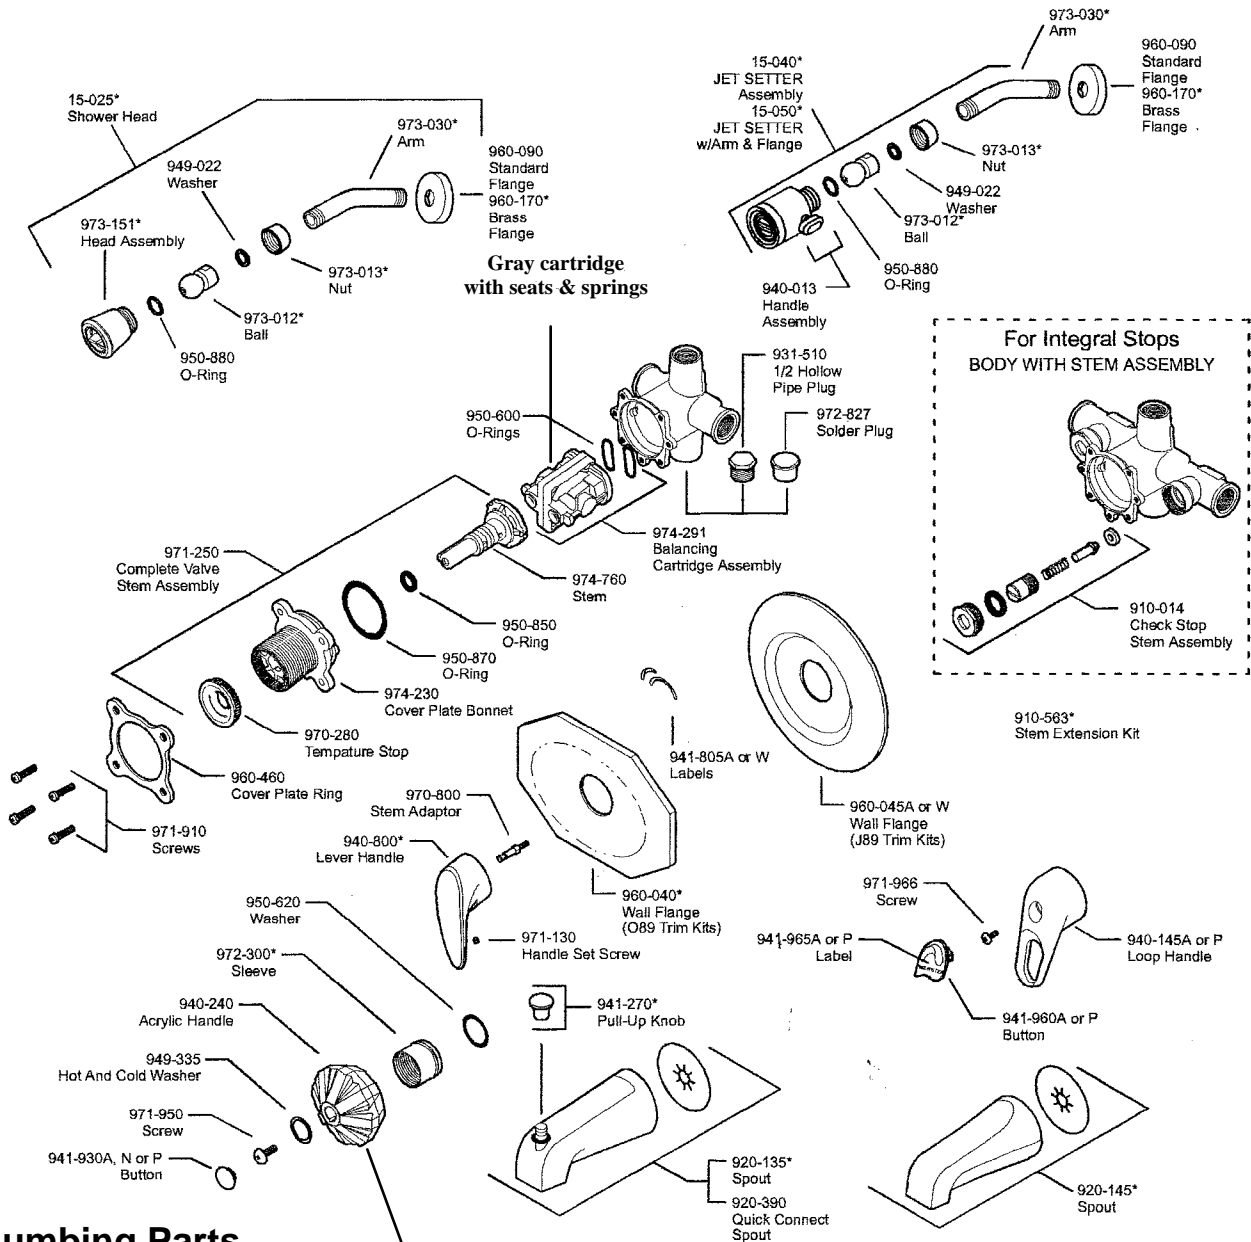

# PARTS EXPLOSION

## 08 SERIES: JX8/0X8 BODY WITH J89/089 TRIM

Plumbing Parts  
Depot  
610-495-8790  
www.ppd1.biz

\* Letter Designates Finish  
N - Antique Bronze  
P - Polished Brass  
W - White

Spare Parts:  
\* Letter Designates Finish.  
A - Polished Chrome  
N - Antique Bronze  
P - Polished Brass  
W - White

**PARTS EXPLOSION**

**08 SERIES: BODYGUARD®  
SINGLE CONTROL PRESSURE BALANCING VALVE**

**Plumbing Parts Depot**  
**610-495-8790**  
**www.ppd1.biz**

**COMPLETE TRIM KITS**

- 08-955\* Valve trim only
- 08-975\* Valve trim & shower head assembly
- 08-976\* Valve trim & Jet Setter assembly
- 08-985 Valve trim, diverter tub spout & shower head assembly
- 08-986\* Valve trim, diverter tub spout & Jet Setter assembly

**\* LETTER DESIGNATES FINISH**  
A—POLISHED CHROME  
N—ANTIQUÉ BRONZE  
P—POLISHED BRASS