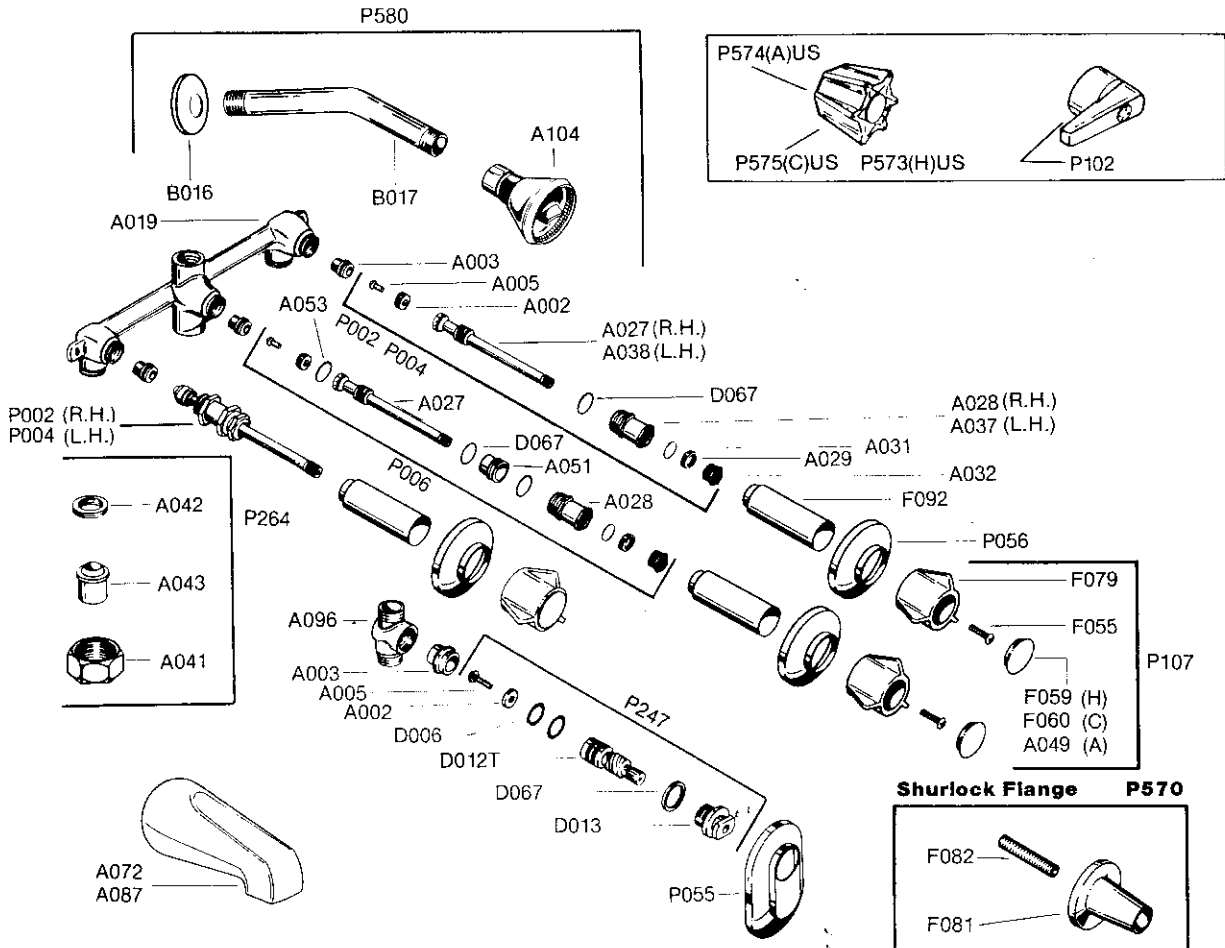

SAYCO TUB AND SHOWER 3 HANDLE COMPRESSION

Plumbing Parts Depot
610-495-8790
www.ppd1.biz

Model Numbers:
308
D308
TD308

Parts List

Part Number	Description	Part Number	Description
A002	Washer	* A096	Casting
A003	Seat	A104	Shower Head Assembly
A005	Screw	B016	Flange
* A019	Casting	B017	Shower Arm
* A027	R.H. Stem	D006	"O" Ring (2)
* A028	R.H. Bonnet	* D012T	R.H. Stem
A029	Packing	* D013	R.H. Bonnet
A031	Washer	D067	"O" Ring (4)
* A032	Bushing	F055	Screw
* A037	L.H. Bonnet	F059	Index Button (H)
* A038	L.H. Stem	F060	Index Button (C)
* A041	Nut	* F079	Space Ace Handle
* A042	Bushing	F081	Flange
* A043	Coupling	F082	Nipple
A049	Index Button (A)	F092	Sleeve
* A051	Diverter Extension	P055	Integral Stop Flange
A053	"O" Ring	P056	Flange
A072	Over Rim Spout		
A087	Slip Fit Spout		

* Not listed in parts price list as a standard replacement part.

Handle Options

Assembly Number	Description
P102	Leo Line (Requires 1-P002, 1-P004)
P107	Space Ace
P573US	Acrylic (H)
P574US	Acrylic (A)
P575US	Acrylic (C)

Assemblies List

Assembly Number	Description
P002	R.H. Stem
P004	L.H. Stem
P006	Diverter Stem Assembly
P055	Integral Stop Flange
P056	Flange
P107	Handle Assembly (Specify Hot, Cold or Arrow)
P247	R.H. Stem (Integral Stop Stem)
P264	3-N-1 Coupling
P570	Shurlock Flange
P580	Shower Head, Arm, Flange Assembly