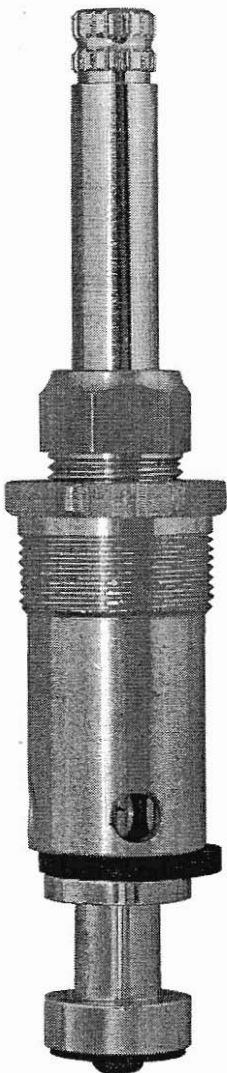

G05-0303 RH Stem &
Bonnet Assembly

G05-0305 Diverter
Stem & Bonnet
Assembly