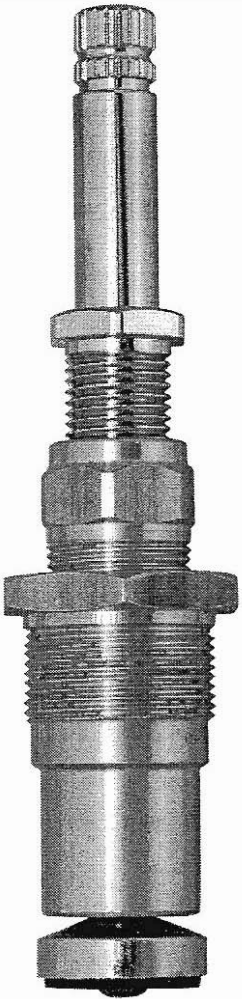

G05-0303 RH Stem &
Bonnet Assembly