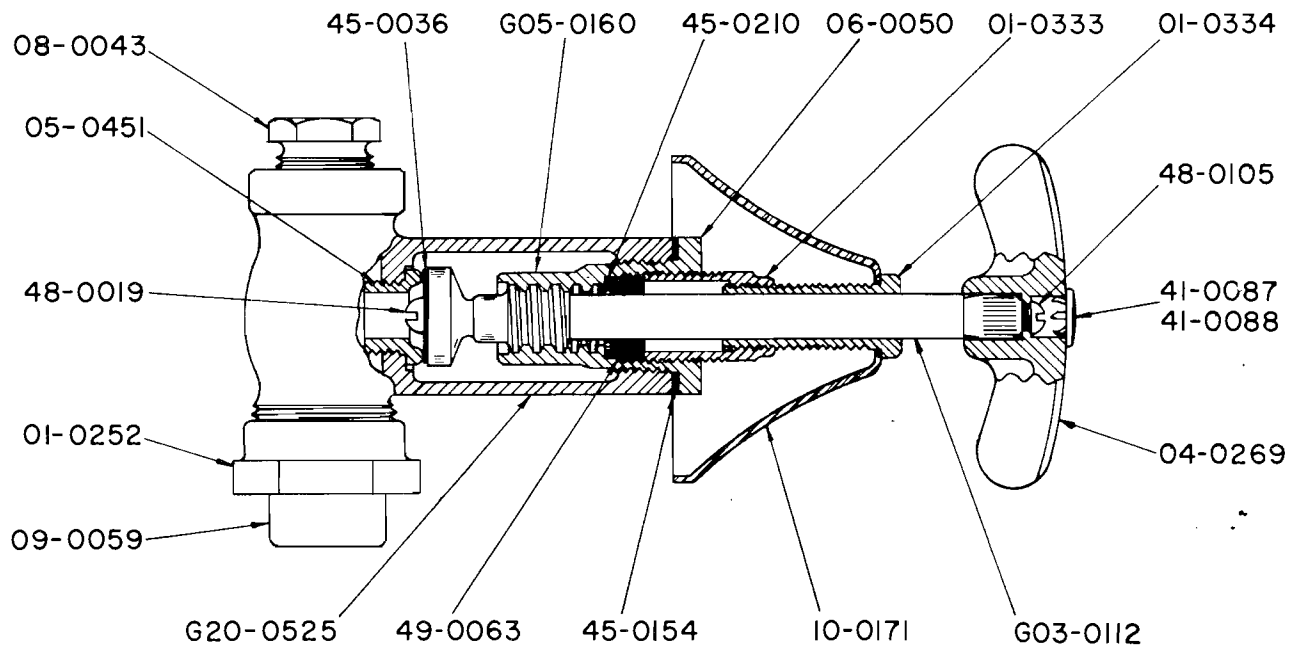

DIAMOND STRAIGHT PATTERN VALVE

S-5060

Part or Group No.	Description	Replacement (Part or Group)	Part or Group No.	Description	Replacement (Part or Group)
01-0252	Coupling Nut		48-0019	Seat Washer Screw	
01-0333	Packing Nut		48-0105	Handle Screw	
01-0334	Cap Nut		49-0063	Packing	
04-0269	Handle		G03-0112	Spindle Assembly Consisting of G40-0004 Swivel Disc Assembly & 03-0152 Spindle	
05-0451	Seat		G05-0160	Mounting Assembly Consisting of G03-0112 Spindle Assembly, 01-0333 Packing Nut, 01-0334 Cap Nut, 06-0050 Hub, 45-0210 Brass Washer & 49-0063 Packing	
06-0050	Hub		G20-0525	Body & Seat Assembly Consisting of 05-0451 Seat & 20-0307 Body	
08-0043	Plug				
09-0059	Swivel				
10-0171	Escutcheon				
41-0087	Index "H"				
41-0088	Index "C"				
45-0036	Seat Washer				
45-0154	Hub Washer				
45-0210	Brass Washer				

Plumbing Parts Depot
610-495-8790
www.ppd1.biz

● **IMPORTANT—WHEN ORDERING USE REPLACEMENT PART OR GROUP NUMBER**