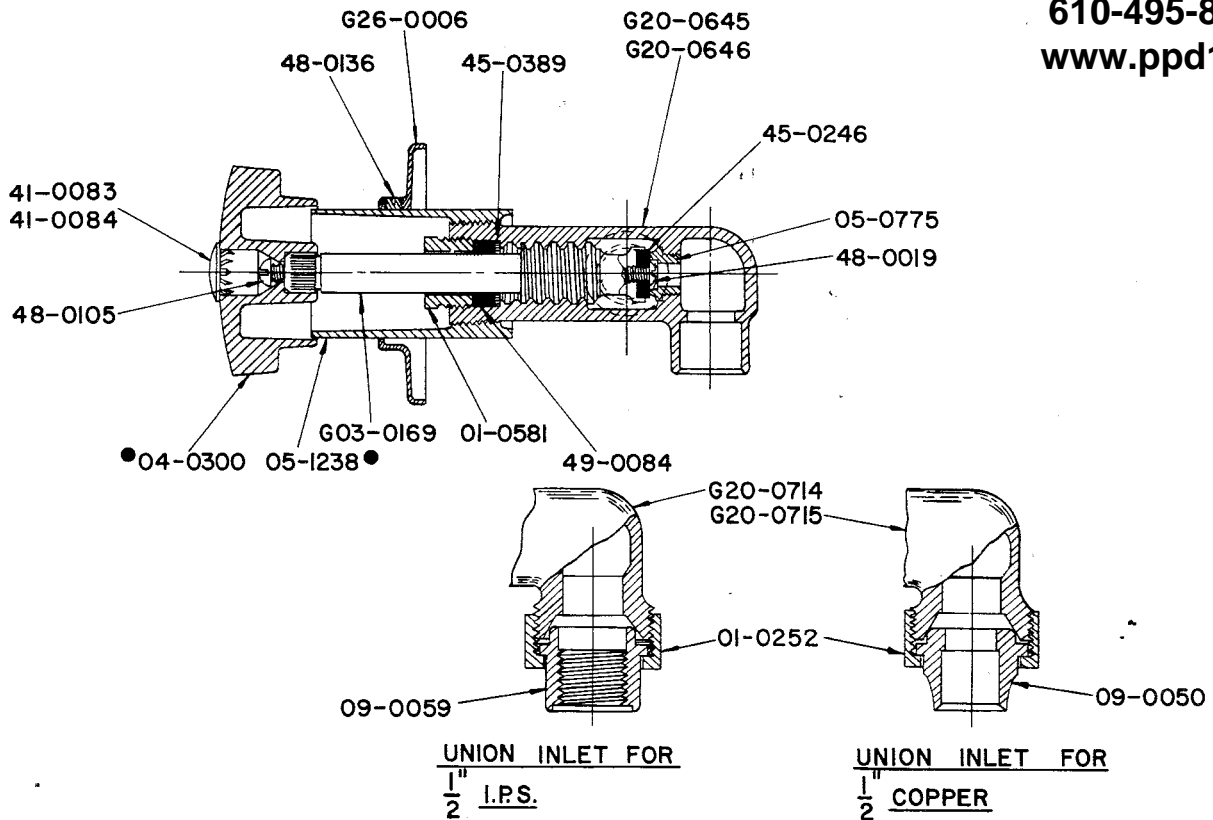

KENT COMPRESSION TYPE SHOWER VALVE WITH TWO PIECE TRIM

SK-500

- SK-500-CC
- SK-500-IPC
- SK-515
- SK-515-CC
- SK-515-IPC
- SK-525
- SK-525-CC
- SK-525-IPC
- SK-528
- SK-528-CC
- SK-528-IPC
- SK-535
- SK-535-CC
- SK-535-IPC

Part or Group No.	Description	Replacement (Part or Group)	Part or Group No.	Description	Replacement (Part or Group)
01-0252	Coupling Nut				
01-0581	Packing Nut				
04-0300 ●	Handle	● 04-0358	G20-0645	Washer & 48-0019 Screw L.H. Body & Seat Consisting of 05-0775 Seat & 20-0588 Body	
05-0775	Seat				
05-1238 ●	Sleeve	● 05-1397	G20-0646	R.H. Body & Seat Consisting of 05-0775 Seat & 20-0587 Body	
09-0050	Copper Swivel				
09-0059	½" IPS Swivel				
41-0083	Index "H"		G20-0714	L.H. Body & Seat For Swivel Connections Consisting of 05-0775 Seat & 20-0595 Body	
41-0084	Index "C"				
45-0246	Seat Washer		G20-0715	R.H. Body & Seat For Swivel Connections Consisting of 05-0775 Seat & 20-0596 Body	
45-0389	Washer				
48-0019	Seat Washer Screw		G26-0006	Flange & Screw Assembly Consisting of 26-0195 Flange & 48-0136 Screw	
48-0105	Handle Screw				
48-0136	Set Screw				
49-0084	Packing				
G03-0169	Spindle Assembly Consisting of 03-0339 Spindle, 45-0246				

● IMPORTANT – WHEN ORDERING USE REPLACEMENT PART OR GROUP NUMBER

Plumbing Parts
Depot
610-495-8790
www.ppd1.biz

Current Kent handles available

SPO 04-0402
Handle Only
SPO 41-0100
Plain Index
SPO 41-0163
Hot Index
SPO 41-0164
Cold Index
Height 1-11/16" Base 1-13/16"

**Plumbing
Parts
Depot
610-495-8790**

SPO 99-0402
Hot And Cold Pair
Height 1-11/16" Base 1-13/16"