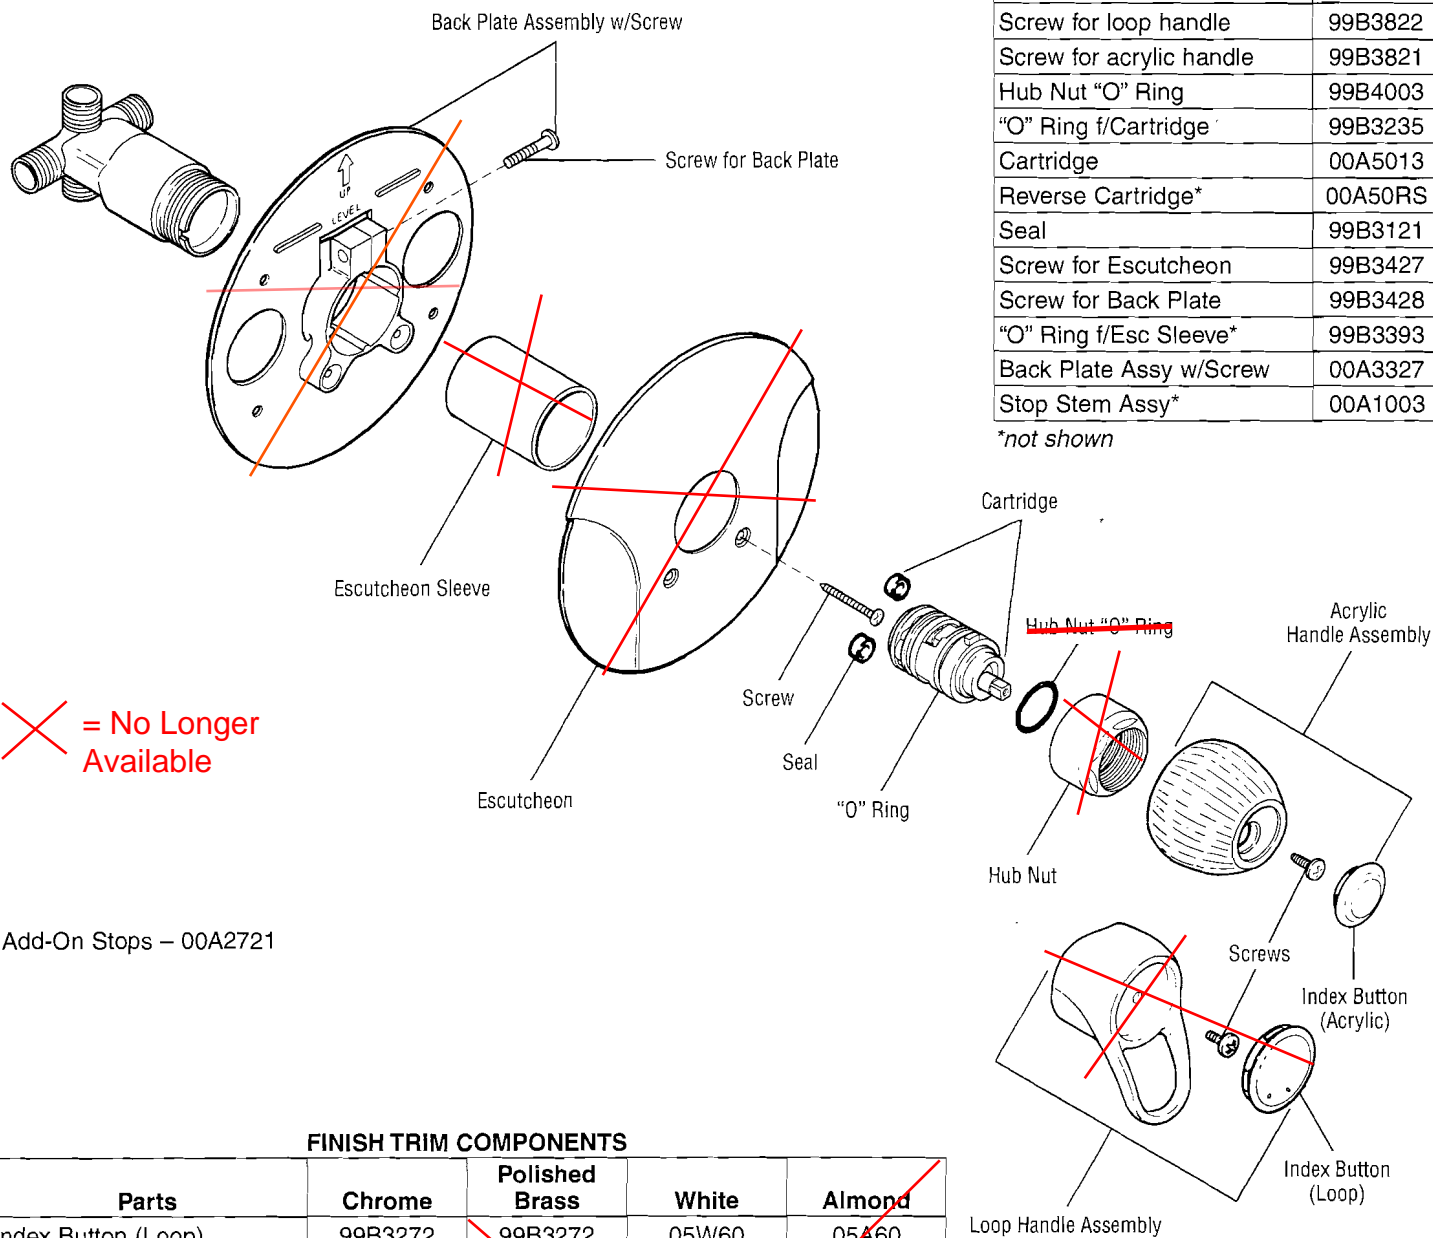

Tub/Shower Single Control Washerless 01 Top Brass Series

Common Parts	Part No.
Screw for loop handle	99B3822
Screw for acrylic handle	99B3821
Hub Nut "O" Ring	99B4003
"O" Ring f/Cartridge	99B3235
Cartridge	00A5013
Reverse Cartridge*	00A50RS
Seal	99B3121
Screw for Escutcheon	99B3427
Screw for Back Plate	99B3428
"O" Ring f/Esc Sleeve*	99B3393
Back Plate Assy w/Screw	00A3327
Stop Stem Assy*	00A1003

*not shown

X = No Longer Available

Add-On Stops – 00A2721

FINISH TRIM COMPONENTS

Parts	Chrome	Polished Brass	White	Almond
Index Button (Loop)	99B3272	99B3272	05W60	05A60
Index Button (Acrylic)	99B9003	99B9003	—	—
Loop Handle Assembly	00A5043	00G5043	00W5043	00M5043
Acrylic Handle Assembly	00A5042	00A5042	—	—
Hub Nut	00C3204	00G3204	00W3204	00M3204
Escutcheon	99B3326	00G3326	00W3326	00M3326
Escutcheon Sleeve	99B3325	00G3325	00W3325	00M3325
Showerhead, Arm & Flange*	15044	00G5044	00W5044	00M5044
Tub Spout (metal)*	15161	00G5161	00W5161	—
Tub Spout (non-metal)*	15285	00G4441	—	—
Diverter Spout (metal)*	15100	00G5100	00W0325	00M0325
Diverter Spout (non-metal)*	15284	00G4455	—	—

*not shown