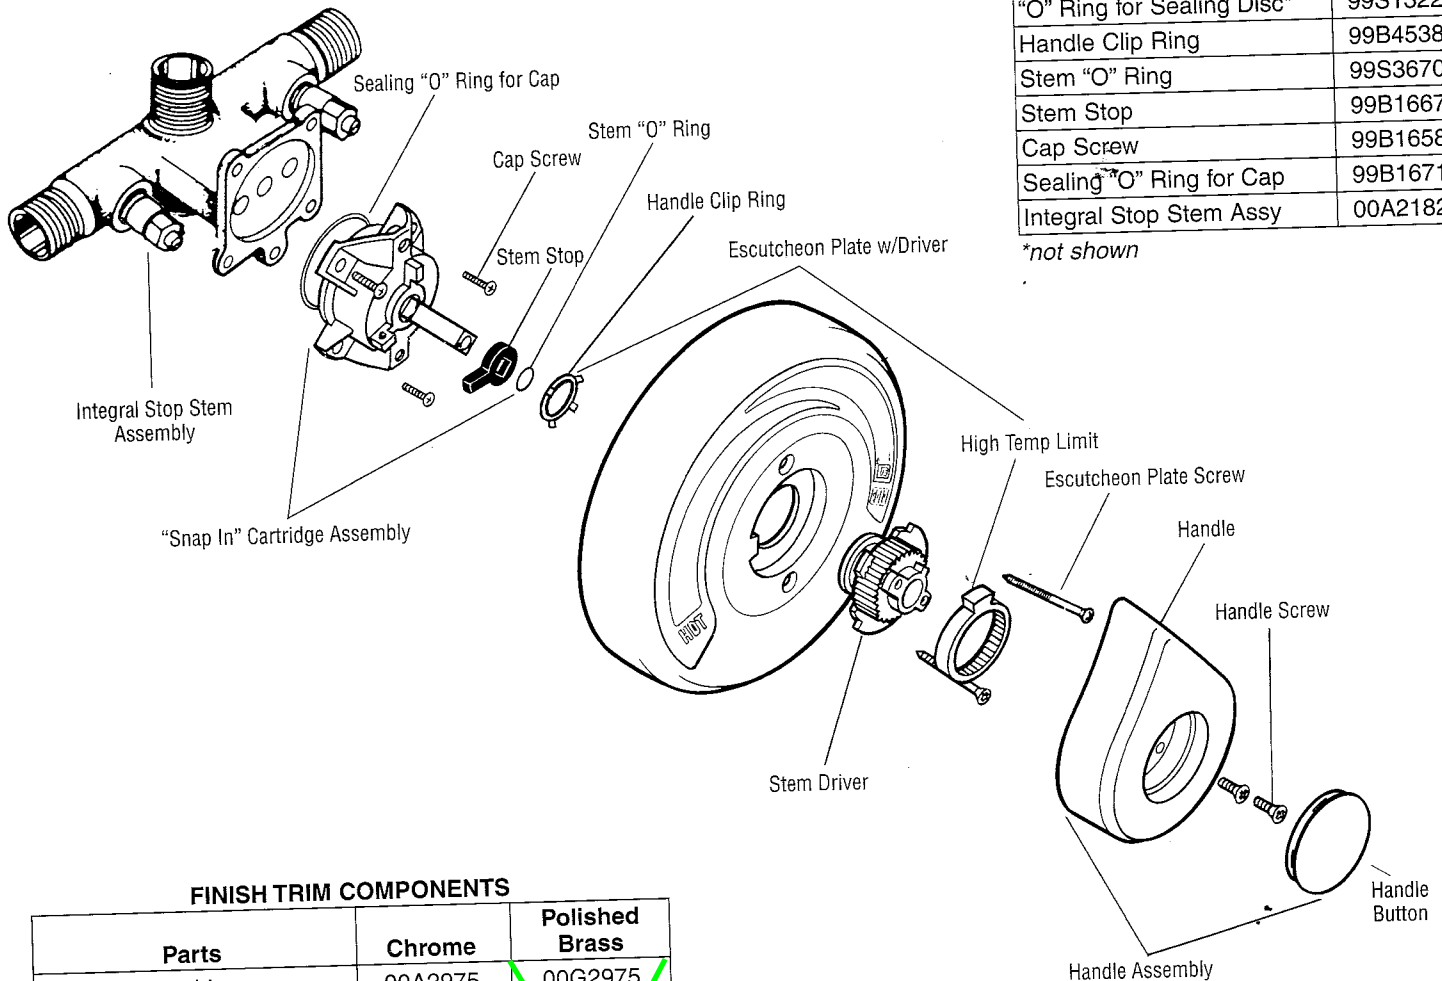

STERLING®

A KOHLER COMPANY

Tub/Shower Mixing Valve Washerless

021, 022, 023, 024 Series

Plumbing Parts Depot

610-495-8790

www.ppd1.biz

Click on "Red" box to add parts to shopping cart

Common Parts	Part No.
Handle Screw	99B4482
Escutcheon Plate Screw	99B1656
High Temp Limit	99B4083
Stem Driver	99B4018
Handle "O" Ring (before 1/96)	99B4003
Mixing Valve Cartridge Assy	05200
Cap "O" Ring	99S4761
Seal Spring*	99B0503
Seal*	99B3178
Kidney Seal*	99B3179
"O" Ring for Sealing Disc*	99S1322
Handle Clip Ring	99B4538
Stem "O" Ring	99S3670
Stem Stop	99B1667
Cap Screw	99B1658
Sealing "O" Ring for Cap	99B1671
Integral Stop Stem Assy	00A2182

*not shown

FINISH TRIM COMPONENTS

Parts	Chrome	Polished Brass
Handle Assembly	00A2975	00G2975
Handle Button	99B3699	00G3699
Escutcheon Plate w/Driver	00A2974	00G2974
Showerhead, Arm & Flange*	15034	00G5034
Diverter Spout (metal)*	15100	00G5100
Diverter Spout (non-metallic)*	15284	00G4455
Tub Spout (metal)*	15161	00G5161
Tub Spout (non-metallic)*	15285	00G4441

*not shown

OLD STYLE TRIM

Parts	Chrome	Polished Brass
Retro Fit Handle and Escutcheon (New Style)	15300	15300G