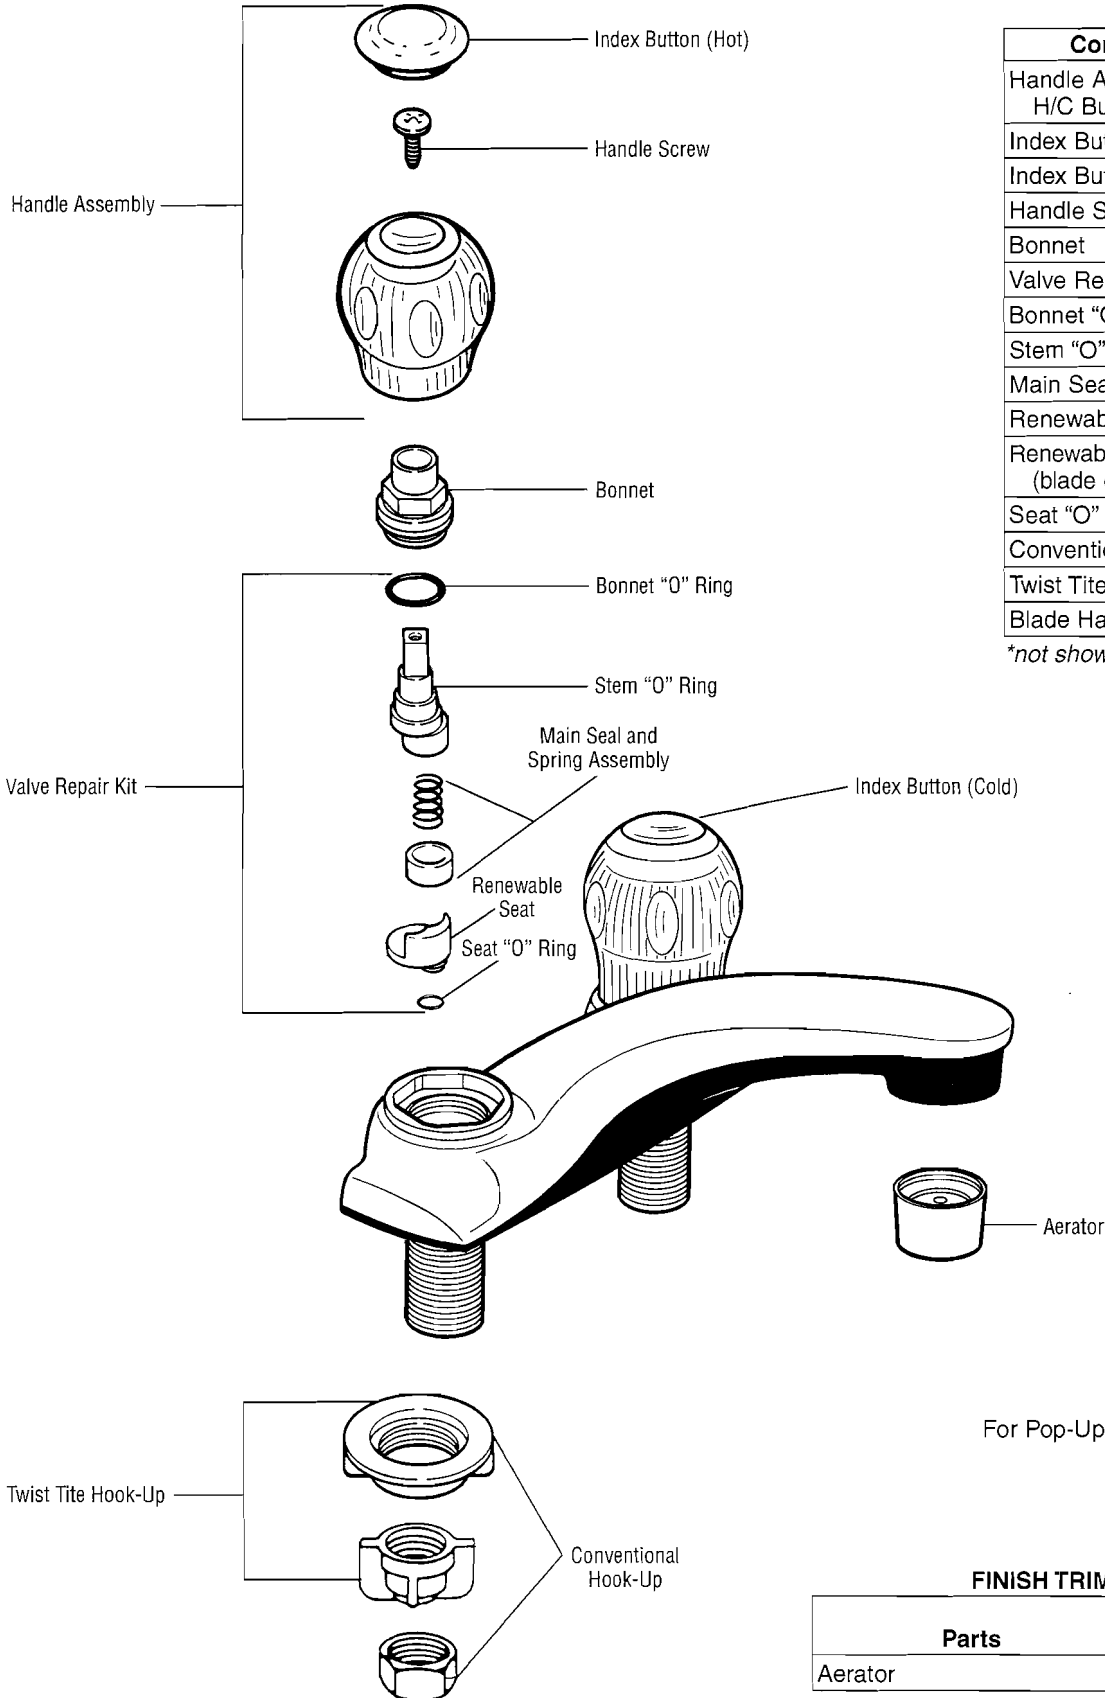

**Lavatory Centerset
Twin Handle
Washerless
06 Series**

Common Parts	Part No.
Handle Assembly with H/C Buttons (Clear)	00A2778
Index Button (Hot)	99B9000
Index Button (Cold)	99B9001
Handle Screw	99B1778
Bonnet	99B1663
Valve Repair Kit	05050
Bonnet "O" Ring	99B0131
Stem "O" Ring	99S1037
Main Seal and Spring Assy	00A1408
Renewable Seat	99B0465
Renewable Seat (Cold) (blade only)*	99B0765
Seat "O" Ring	99S1322
Conventional Hook-Up (Bag)	00A1390
Twist Tite Hook-Up (Bag)	00A1413
Blade Handle (Bag)*	00A1410

*not shown

For Pop-Up Assembly see page 106 or 107.

FINISH TRIM COMPONENTS

Parts	Chrome	Polished Brass
Aerator	15410	00G5410

STERLING®

A KOHLER COMPANY

Twin Handle Centerset Ceramic Washerless C6 Series

Plumbing Parts Depot
610-495-8790
www.ppd1.biz

Common Parts	Part No.
Handle Assembly with H/C Buttons (Clear)	00A2778
Index Button (Hot)	99B9000
Index Button (Cold)	99B9001
Handle Screw	99B1778
Ceramic Stem Assy	00A3267
Bonnet "O" Ring	99B0131
Seat "O" Ring	99B5066
Conventional Hook-Up (Bag)	00A1390
Twist Tite Hook-Up (Bag)	00A1413
Blade Handle (Bag)*	00A1410