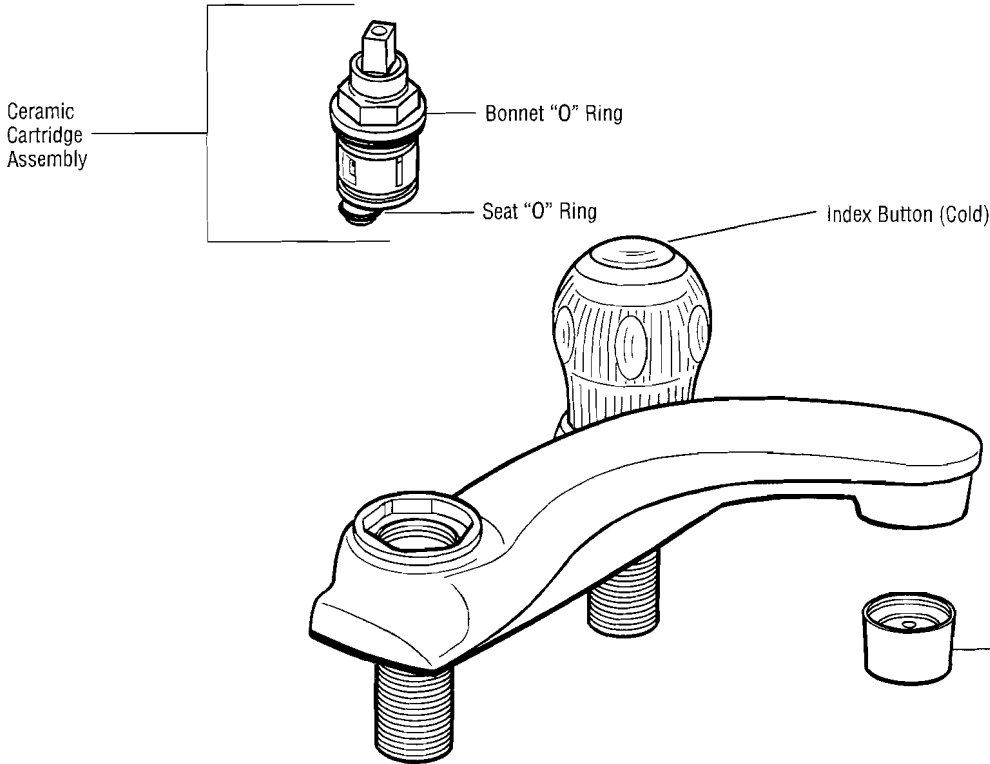

**Lavatory Centerset
Twin Handle
Washerless
06 Series**

Common Parts	Part No.
Handle Assembly with H/C Buttons (Clear)	00A2778
Index Button (Hot)	99B9000
Index Button (Cold)	99B9001
Handle Screw	99B1778
Bonnet	99B1663
Valve Repair Kit	05050
Bonnet "O" Ring	99B0131
Stem "O" Ring	99S1037
Main Seal and Spring Assy	00A1408
Renewable Seat	99B0465
Renewable Seat (Cold) (blade only)*	99B0765
Seat "O" Ring	99S1322
Conventional Hook-Up (Bag)	00A1390
Twist Tite Hook-Up (Bag)	00A1413
Blade Handle (Bag)*	00A1410

*not shown

For Pop-Up Assembly see page 106 or 107.

FINISH TRIM COMPONENTS

Parts	Chrome	Polished Brass
Aerator	15410	00G5410

STERLING®

A KOHLER COMPANY

Twin Handle Centerset Ceramic Washerless C6 Series

Plumbing Parts Depot
610-495-8790
www.ppd1.biz

Common Parts	Part No.
Handle Assembly with H/C Buttons (Clear)	00A2778
Index Button (Hot)	99B9000
Index Button (Cold)	99B9001
Handle Screw	99B1778
Ceramic Stem Assy	00A3267
Bonnet "O" Ring	99B0131
Seat "O" Ring	99B5066
Conventional Hook-Up (Bag)	00A1390
Twist Tite Hook-Up (Bag)	00A1413
Blade Handle (Bag)*	00A1410

*not shown

For Pop-Up Assembly see page 106 or 107.

FINISH TRIM COMPONENTS

Parts	Chrome	Polished Brass
Aerator	15410	00G5410