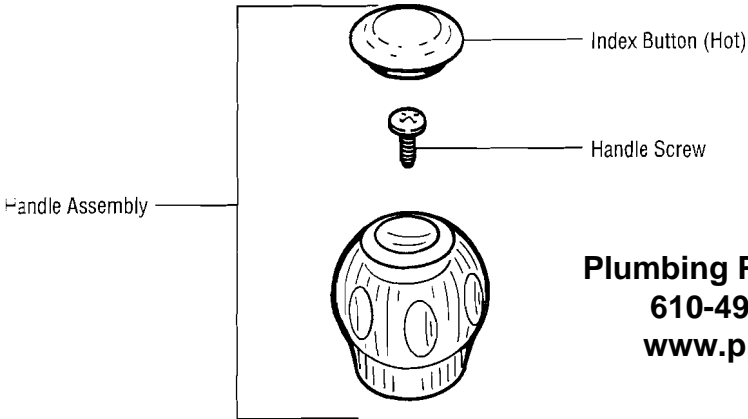

**Lavatory Centerset
Twin Handle
Washerless
06 Series**

Common Parts	Part No.
Handle Assembly with H/C Buttons (Clear)	00A2778
Index Button (Hot)	99B9000
Index Button (Cold)	99B9001
Handle Screw	99B1778
Bonnet	99B1663
Valve Repair Kit	05050
Bonnet "O" Ring	99B0131
Stem "O" Ring	99S1037
Main Seal and Spring Assy	00A1408
Renewable Seat	99B0465
Renewable Seat (Cold) (blade only)*	99B0765
Seat "O" Ring	99S1322
Conventional Hook-Up (Bag)	00A1390
Twist Tite Hook-Up (Bag)	00A1413
Blade Handle (Bag)*	00A1410

*not shown

For Pop-Up Assembly see page 106 or 107.

FINISH TRIM COMPONENTS

Parts	Chrome	Polished Brass
Aerator	15410	00G5410

STERLING®

A KOHLER COMPANY

Twin Handle Centerset Ceramic Washerless C6 Series

Plumbing Parts Depot
610-495-8790
www.ppd1.biz

Common Parts	Part No.
Handle Assembly with H/C Buttons (Clear)	00A2778
Index Button (Hot)	99B9000
Index Button (Cold)	99B9001
Handle Screw	99B1778
Ceramic Stem Assy	00A3267
Bonnet "O" Ring	99B0131
Seat "O" Ring	99B5066
Conventional Hook-Up (Bag)	00A1390
Twist Tite Hook-Up (Bag)	00A1413
Blade Handle (Bag)*	00A1410