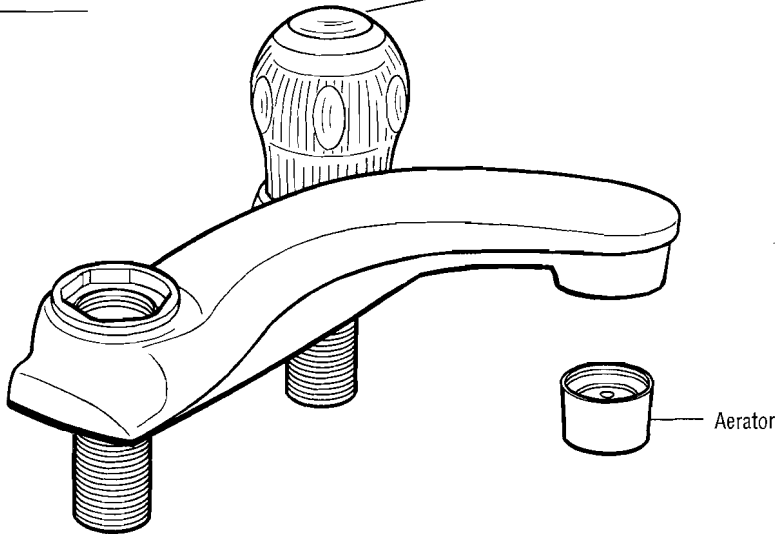

For Pop-Up Assembly see page 106 or 107.

FINISH TRIM COMPONENTS

Parts	Chrome	Polished Brass
Aerator	15410	00G5410