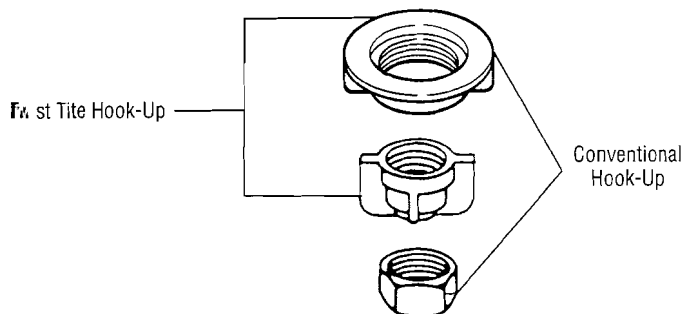

For Pop-Up Assembly see page 106 or 107.

FINISH TRIM COMPONENTS

Parts	Chrome	Polished Brass
Aerator	15410	00G5410