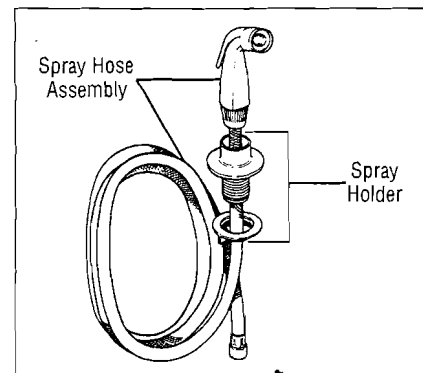

Common Parts	Part No.
Index Button	99B3272
Handle Screw	99B3822
Hub Nut "O" Ring	99B4003
Cartridge Assy with spray (Bulk)	00A5023
Cartridge Assy less spray (Bulk)	00A5013
Cartridge "O" Ring	99B3235
Spray Seal "O" Ring	99S5438
Seal	99B3121
Spout "O" Ring*	99B3239
Mounting Nut f/Center Tube	99B1241
Mounting Nut f/End Tube	99B4224
Twist Tite Tailpiece Nut	99B0807
Tailpiece Nut (Metallic)	99S0211

*not shown

NOTE:

Spray in Escutcheon model uses same part numbers as 07 Series.

FINISH TRIM COMPONENTS

Parts	Chrome	White	Almond
Handle Assy (Bulk)	00A3123	00W3123	00M3123
Hub Nut	99B3204	00W3204	00M3204
Spout Assy less Aerator	99B3212	00W3212	00M3212
Aerator	99B4100	00W4100	00M4100
Spray Hose Assembly	99B2820	00W3840	00M3840
Spray Holder	00A8642	00W8642	00M8642