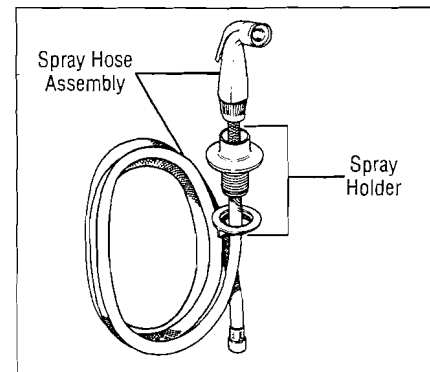

STERLING®

A KOHLER COMPANY

Single Control Kitchen Ceramic C7 Series

Plumbing Parts Depot
610-495-8790
www.ppd1.biz

Common Parts	Part No.
Set Screw f/Handle	99B2588
Ceramic S/C Cartridge	00A4933
Seal f/Ceramic Cartridge	99B4800
Spray Diverter f/S-C*	99B4643
"O" Ring f/Spray Diverter*	99B1432
Hex Wrench f/Handle*	99B3717
"O" Ring f/Spout*	99B3239
Mounting Nut	99B4224
Twist Tite Tailpiece Nut	99B0807
Tailpiece Nut (Metal)	99S0211

*not shown

FINISH TRIM COMPONENTS

Parts	Chrome	Almond	White
Handle Assembly	00C4811	00M4811	00W4811
Dome Cap	00C4622	00M4832	00W4832
Spout Assembly less Aerator	99B3212	00M3212	00W3212
Aerator	99B4100	00M4100	00W4100
Spray Hose Assembly	99B2820	00M3840	00W3840
Spray Holder	00A8642	00M8642	00W8642
Handle Plug	99B4970	00M4970	00W4970