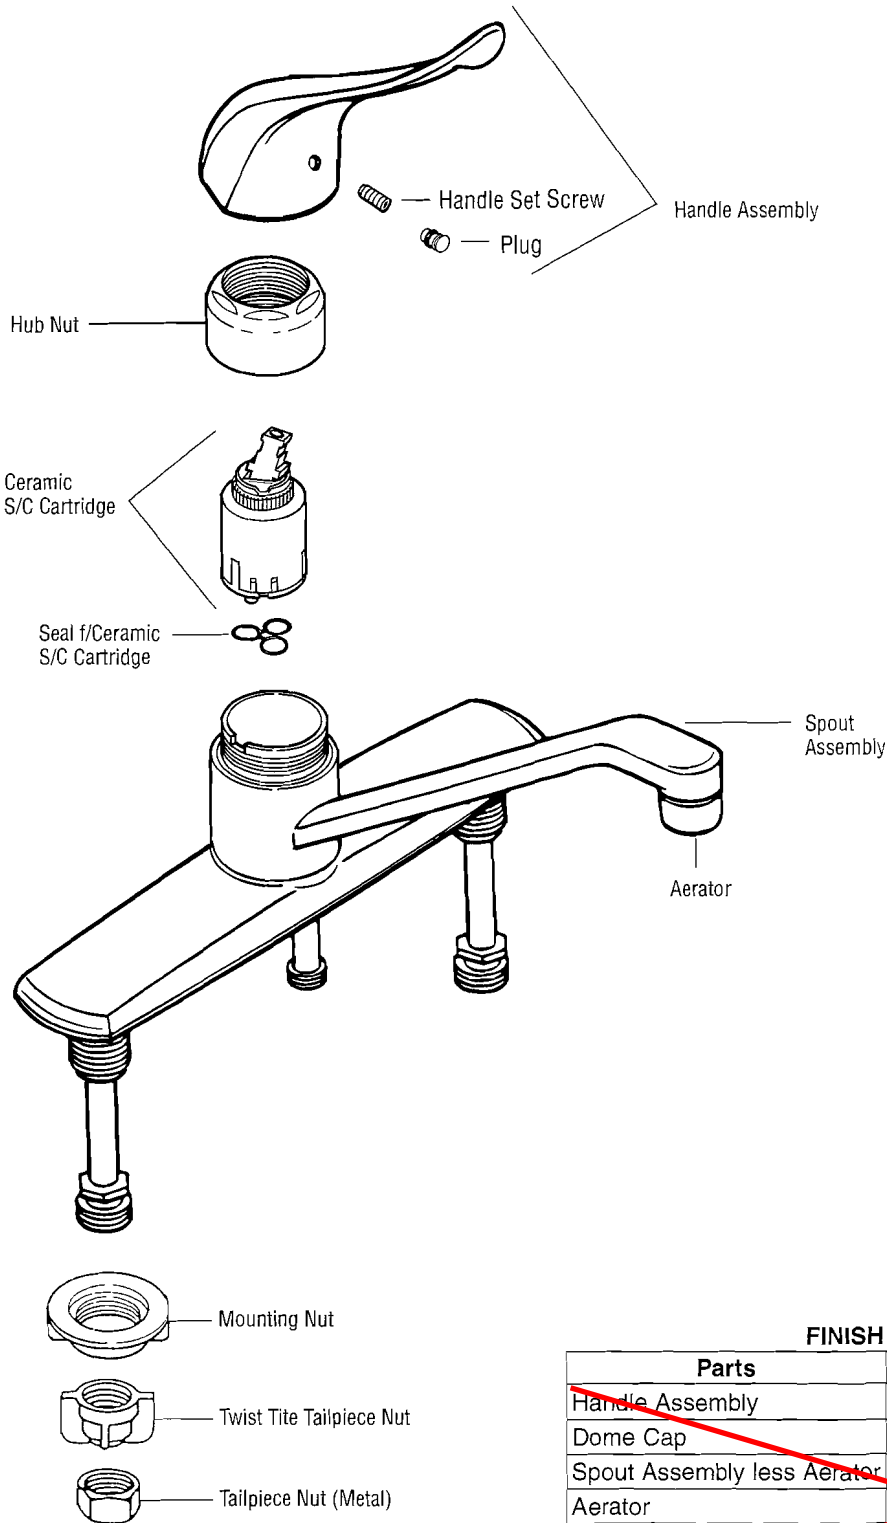

STERLING®

A KOHLER COMPANY

Single Control Kitchen Ceramic C7 Series

Plumbing Parts Depot
610-495-8790
www.ppd1.biz

Common Parts	Part No.
Set Screw f/Handle	99B2588
Ceramic S/C Cartridge	00A4933
Seal f/Ceramic Cartridge	99B4800
Spray Diverter f/S-C*	99B4643
"O" Ring f/Spray Diverter*	99B1432
Hex Wrench f/Handle*	99B3717
"O" Ring f/Spout*	99B3239
Mounting Nut	99B4224
Twist Tite Tailpiece Nut	99B0807
Tailpiece Nut (Metal)	99S0211

*not shown

FINISH TRIM COMPONENTS

Parts	Chrome	Almond	White
Handle Assembly	00C4811	00M4811	00W4811
Dome Cap	00C4622	00M4832	00W4832
Spout Assembly less Aerator	99B3212	00M3212	00W3212
Aerator	99B4100	00M4100	00W4100
Spray Hose Assembly	99B2820	00M3840	00W3840
Spray Holder	00A8642	00M8642	00W8642
Handle Plug	99B4970	00M4970	00W4970