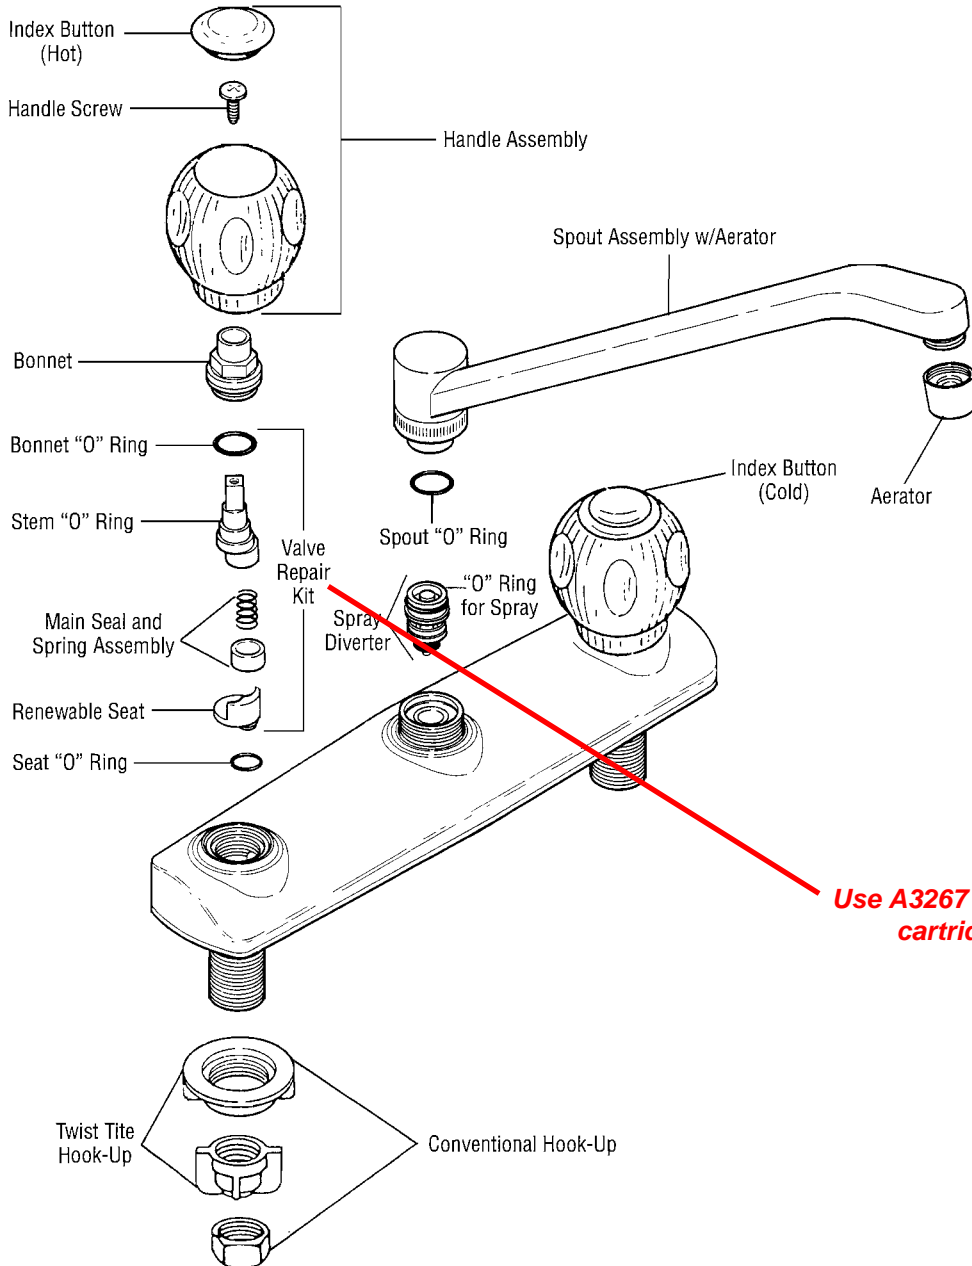

STERLING

A KOHLER COMPANY

Plumbing Parts Depot

610-495-8790

www.ppd1.biz

Kitchen Twin Handle Washerless 081 Series

Use A3267 ceramic cartridge

Common Parts	Part No.
Handle Assy (Clear) with H/C buttons	00A2778
Index Button (Hot)	99B9000
Index Button (Cold)	99B9001
Handle Screw	99B1778
Bonnet	99B1663
Valve Repair Kit	05050
Bonnet "O" Ring	99B0131
Stem "O" Ring	99S1037
Main Seal & Spring Assy	00A1408
Renewable Seat	99B0465
Seat "O" Ring	99S1322
Conventional Hook-Up (PR)	00A1390
Twist Tite Hook-Up (PR)	00A1413
Spout "O" Ring	99S0906
"O" Ring for Spray	99B1432
Spray Diverter	00A2122

*not shown

FINISH TRIM COMPONENTS

Parts	Chrome
Spout Assy	00A3049
Aerator	99B4100
Spray Hose Assy	99S0878
Spray Holder	00A8642